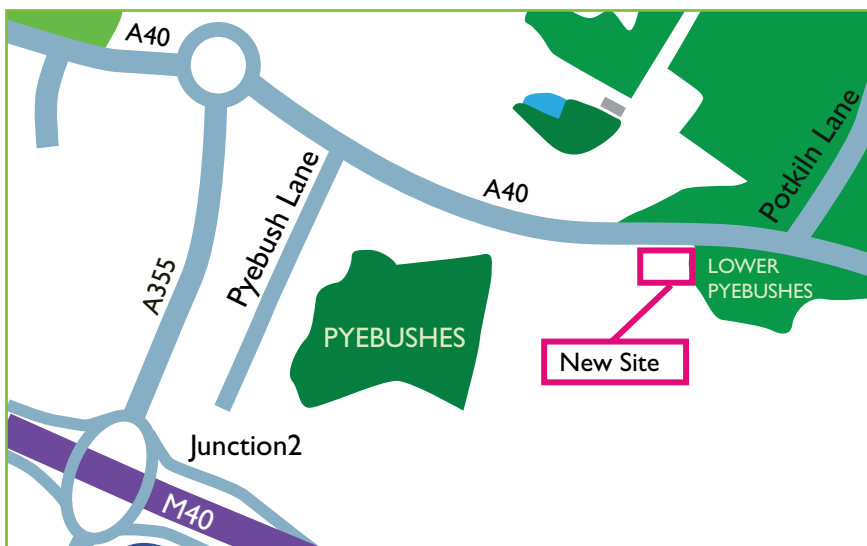

With 23 parking spaces, the Beaconsfield HWRC will be open seven days a week, from 8am – 6pm in the summer and 8am – 5pm in the winter.

As part of this development, the existing Candlemas Lane HWRC will be closing at 12.00 (noon) on Saturday 24 February 2007.

We are currently finalising the Buckinghamshire Joint Waste Strategy to cover the period up to 2021. The main aims of the strategy are to reduce waste at source, recycle more of what is left and find a proven technology to deal with the rest. It is clear that we can no longer rely on landfill to deal with our waste. Recycling plays a key role in reducing the amount of waste that is sent to landfill in the county and therefore help tackle the problem of climate change.

For more information visit www.buckscc.gov.uk, then click on environment, then waste management or call **01296 382307**.

Printed on 100% recycled paper