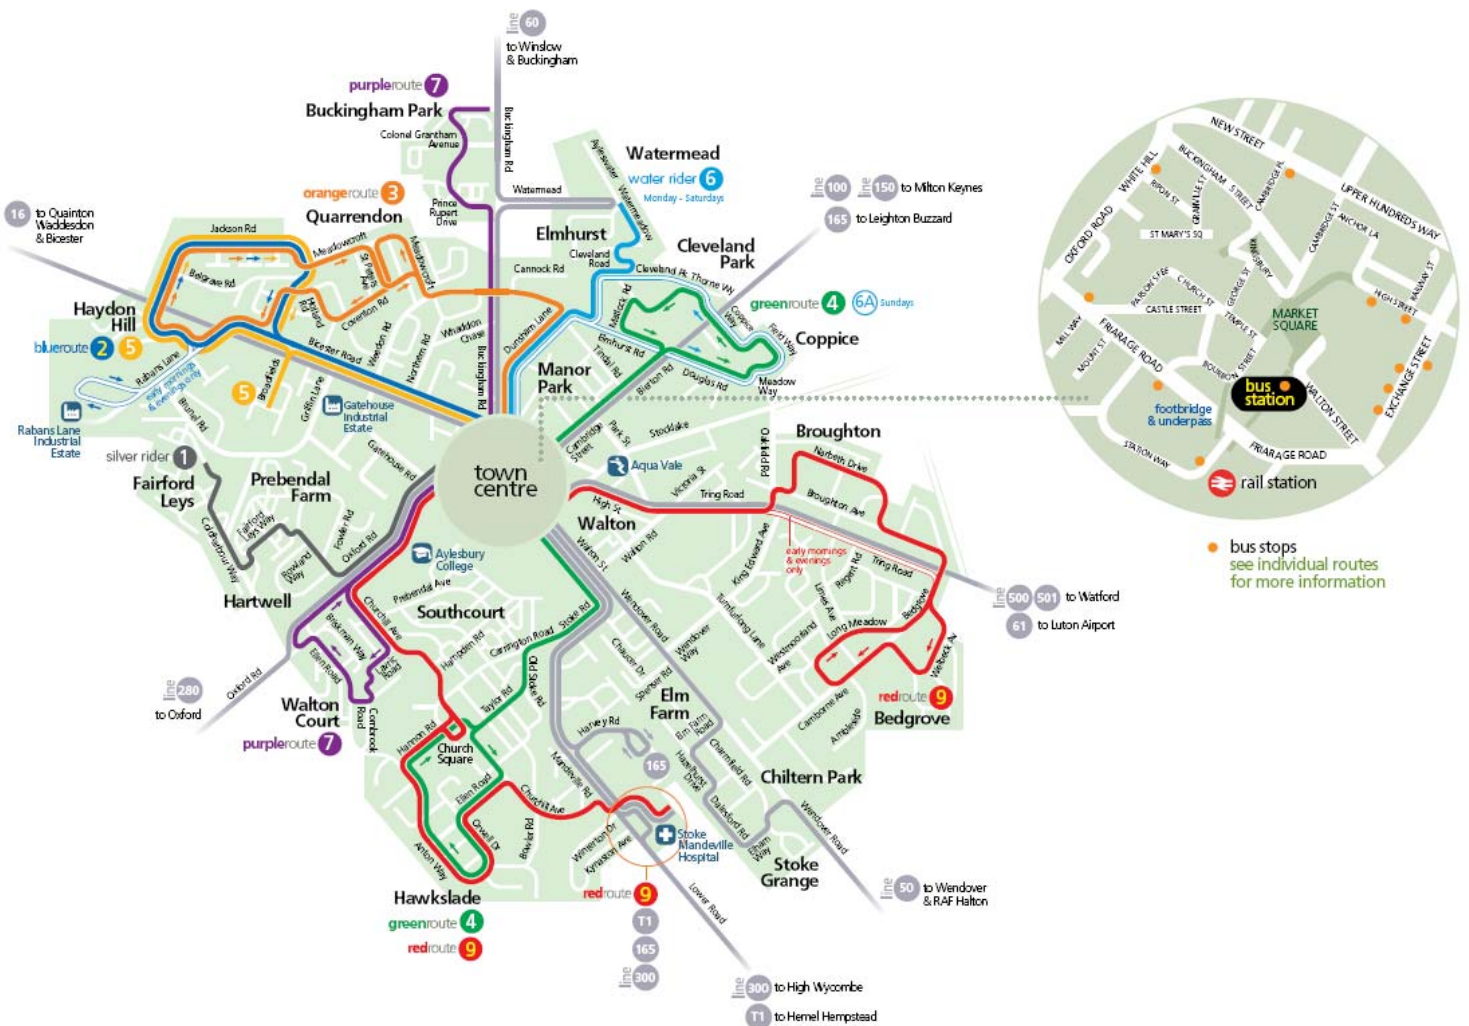

Bus Services in Aylesbury Map

Longer distance services: 16, 17, 31, 50, 60, 61, 67, 100, 110, 111, 112, 150, 153, 154, 161, 164, 165, 280, 300, 500, 501, 773, T1

Take Action: Catch the bus instead of driving once a week