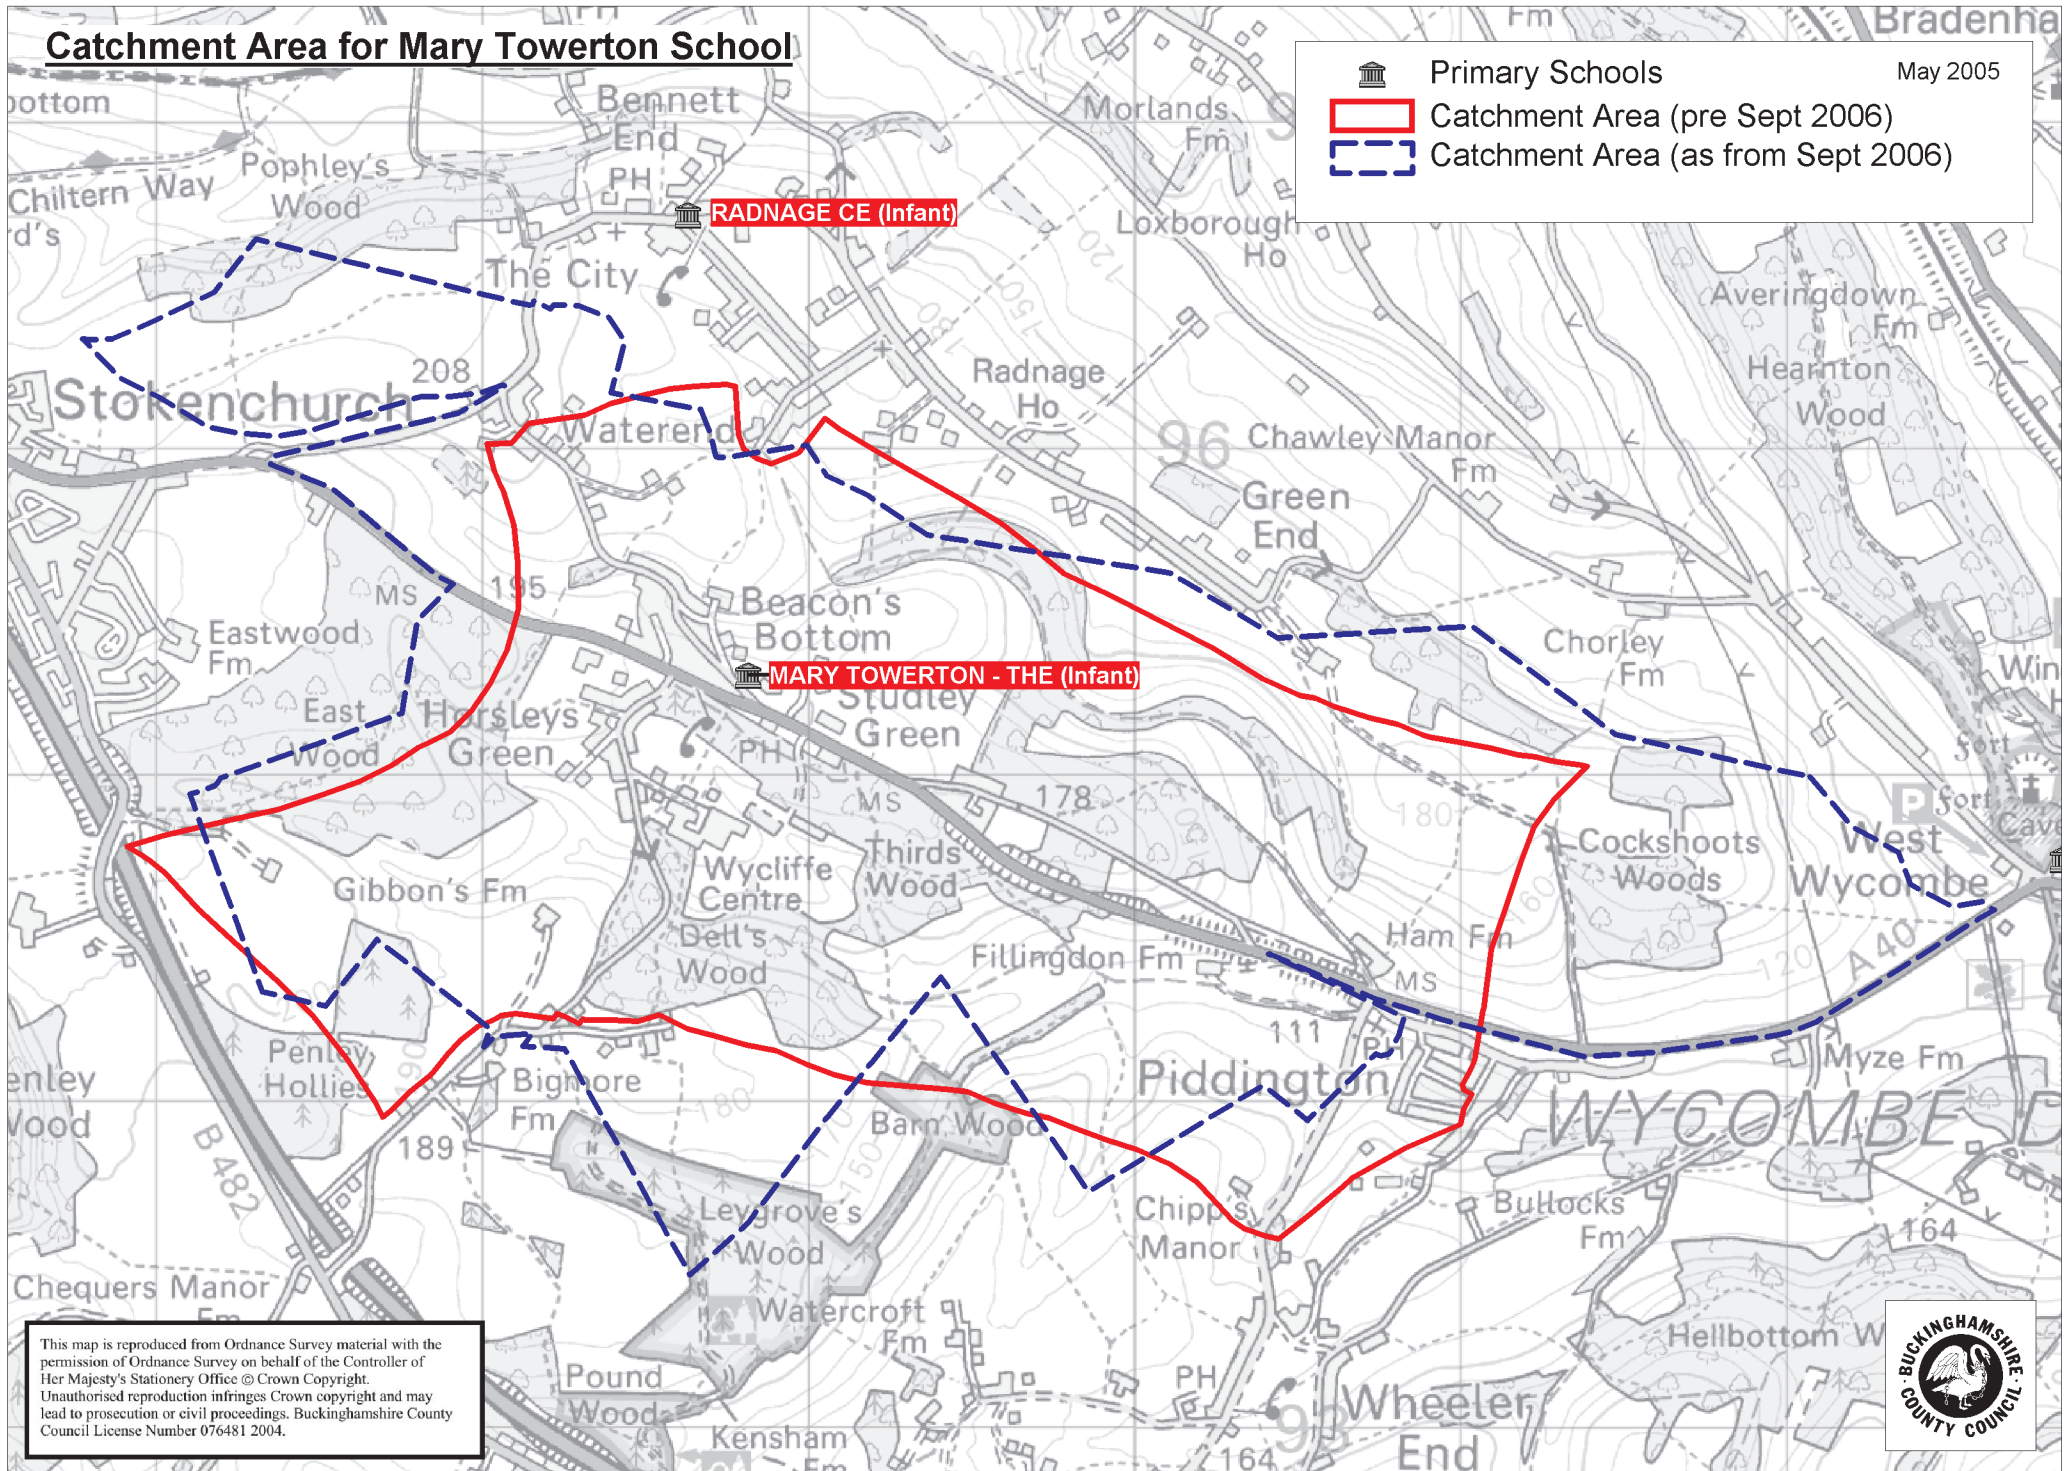

Catchment Area for Mary Towerton School

May 2005

-  Primary Schools
-  Catchment Area (pre Sept 2006)
-  Catchment Area (as from Sept 2006)

This map is reproduced from Ordnance Survey material with the permission of Ordnance Survey on behalf of the Controller of Her Majesty's Stationery Office © Crown Copyright. Unauthorised reproduction infringes Crown copyright and may lead to prosecution or civil proceedings. Buckinghamshire County Council License Number 076481 2004.