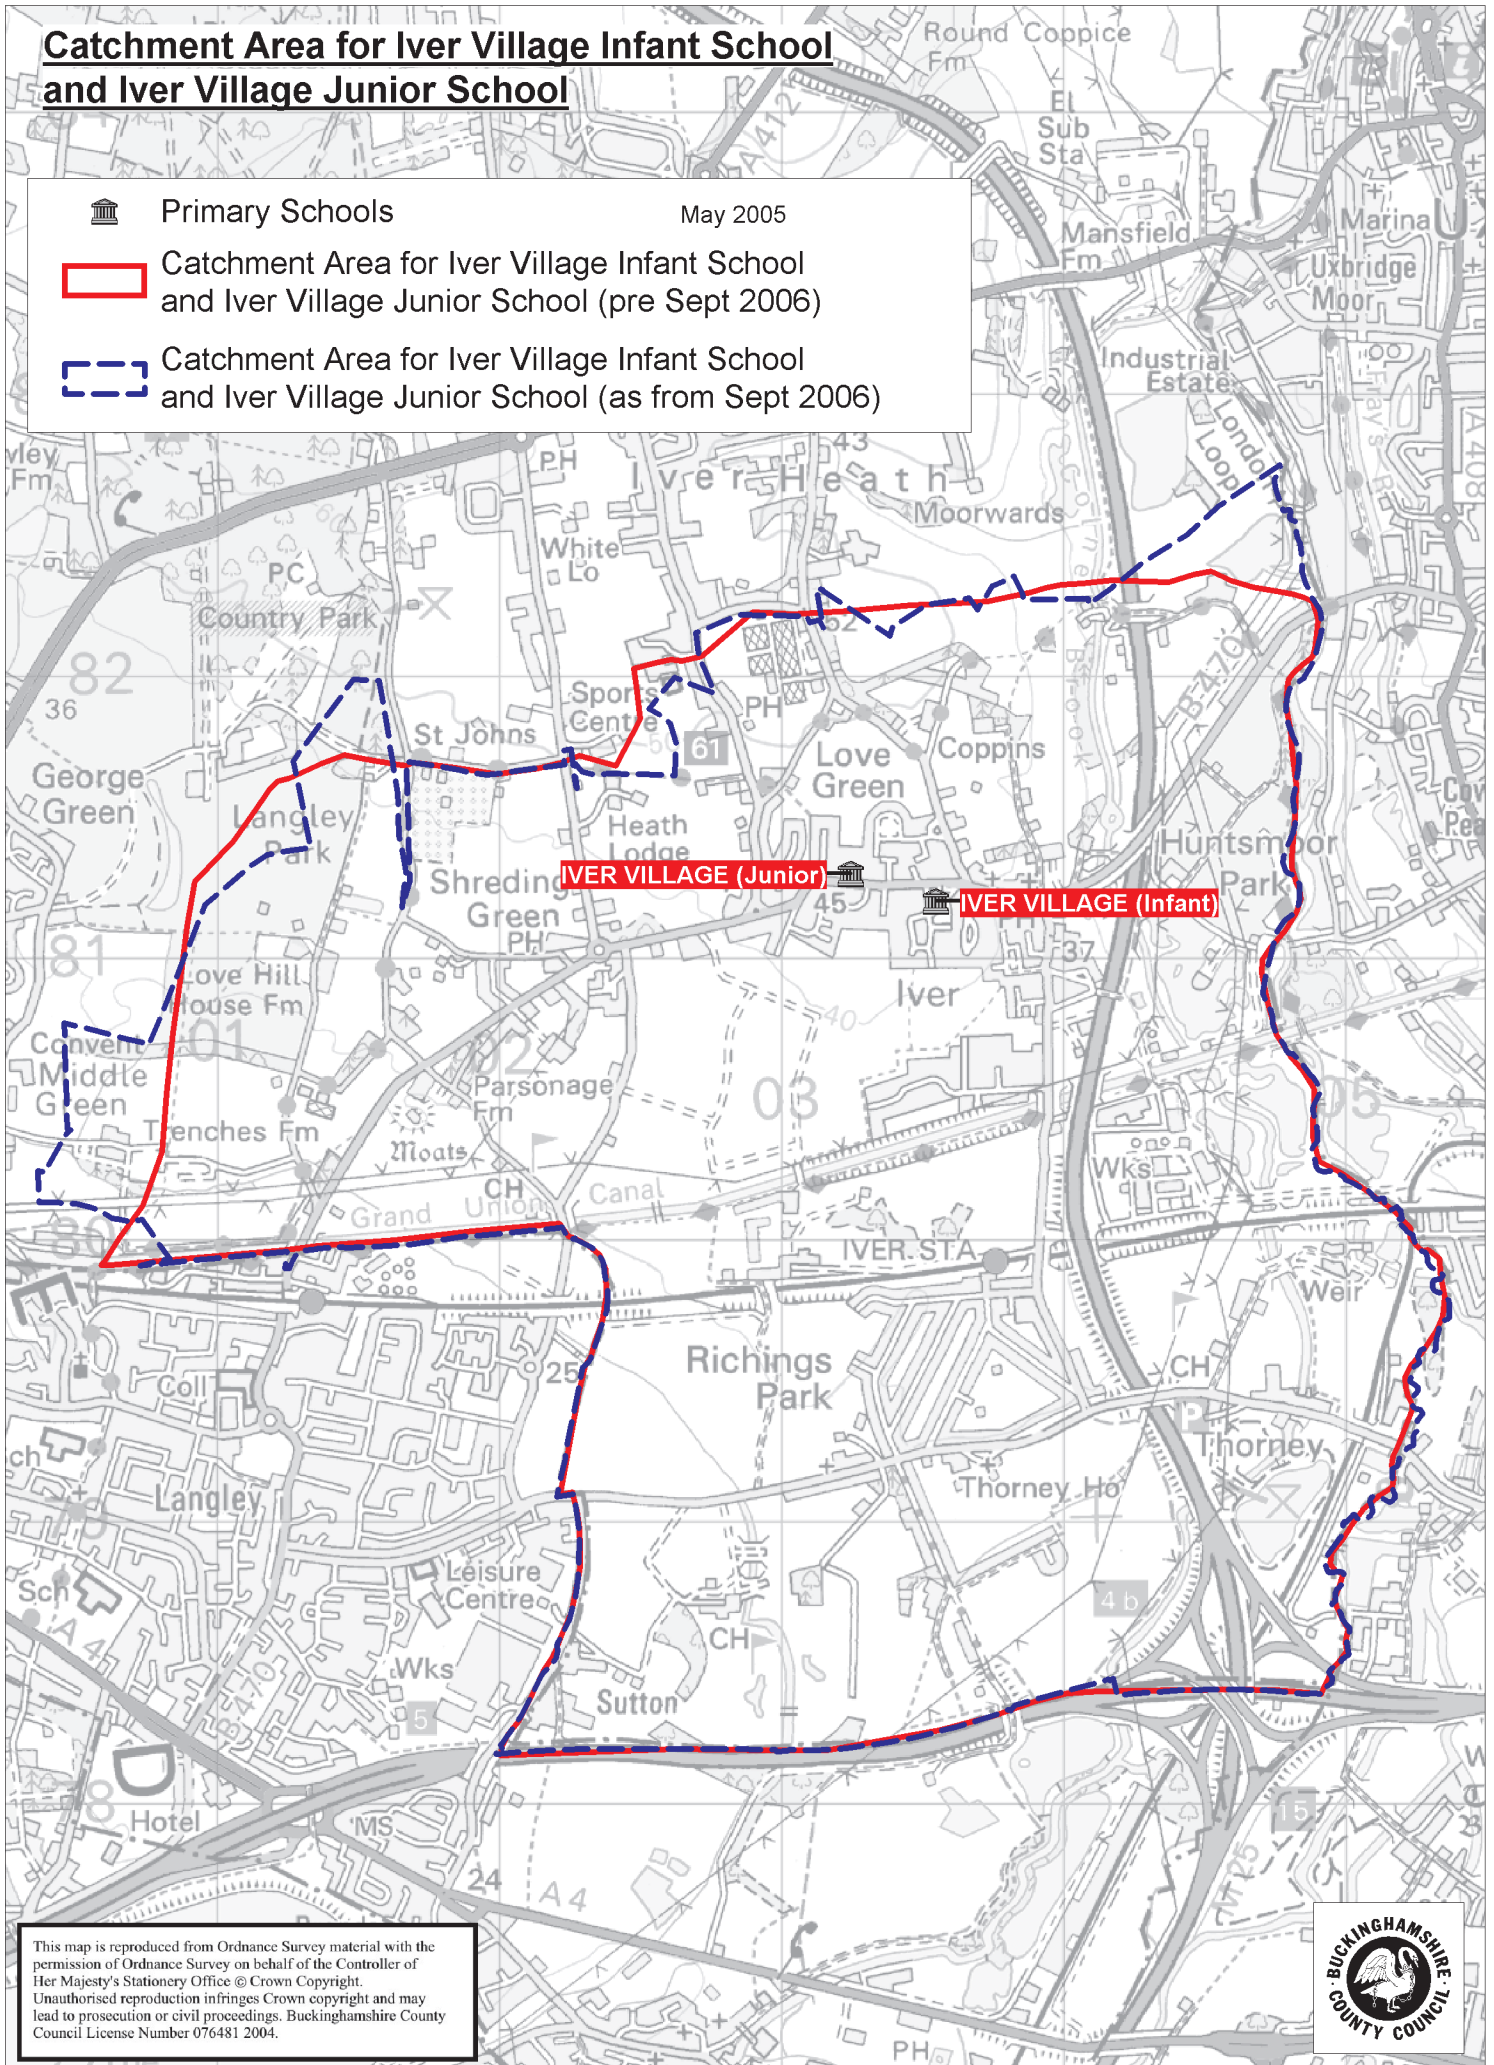

# Catchment Area for Iver Village Infant School and Iver Village Junior School

 Primary Schools May 2005  
 Catchment Area for Iver Village Infant School and Iver Village Junior School (pre Sept 2006)  
 Catchment Area for Iver Village Infant School and Iver Village Junior School (as from Sept 2006)

This map is reproduced from Ordnance Survey material with the permission of Ordnance Survey on behalf of the Controller of Her Majesty's Stationery Office © Crown Copyright. Unauthorised reproduction infringes Crown copyright and may lead to prosecution or civil proceedings. Buckinghamshire County Council License Number 076481 2004.