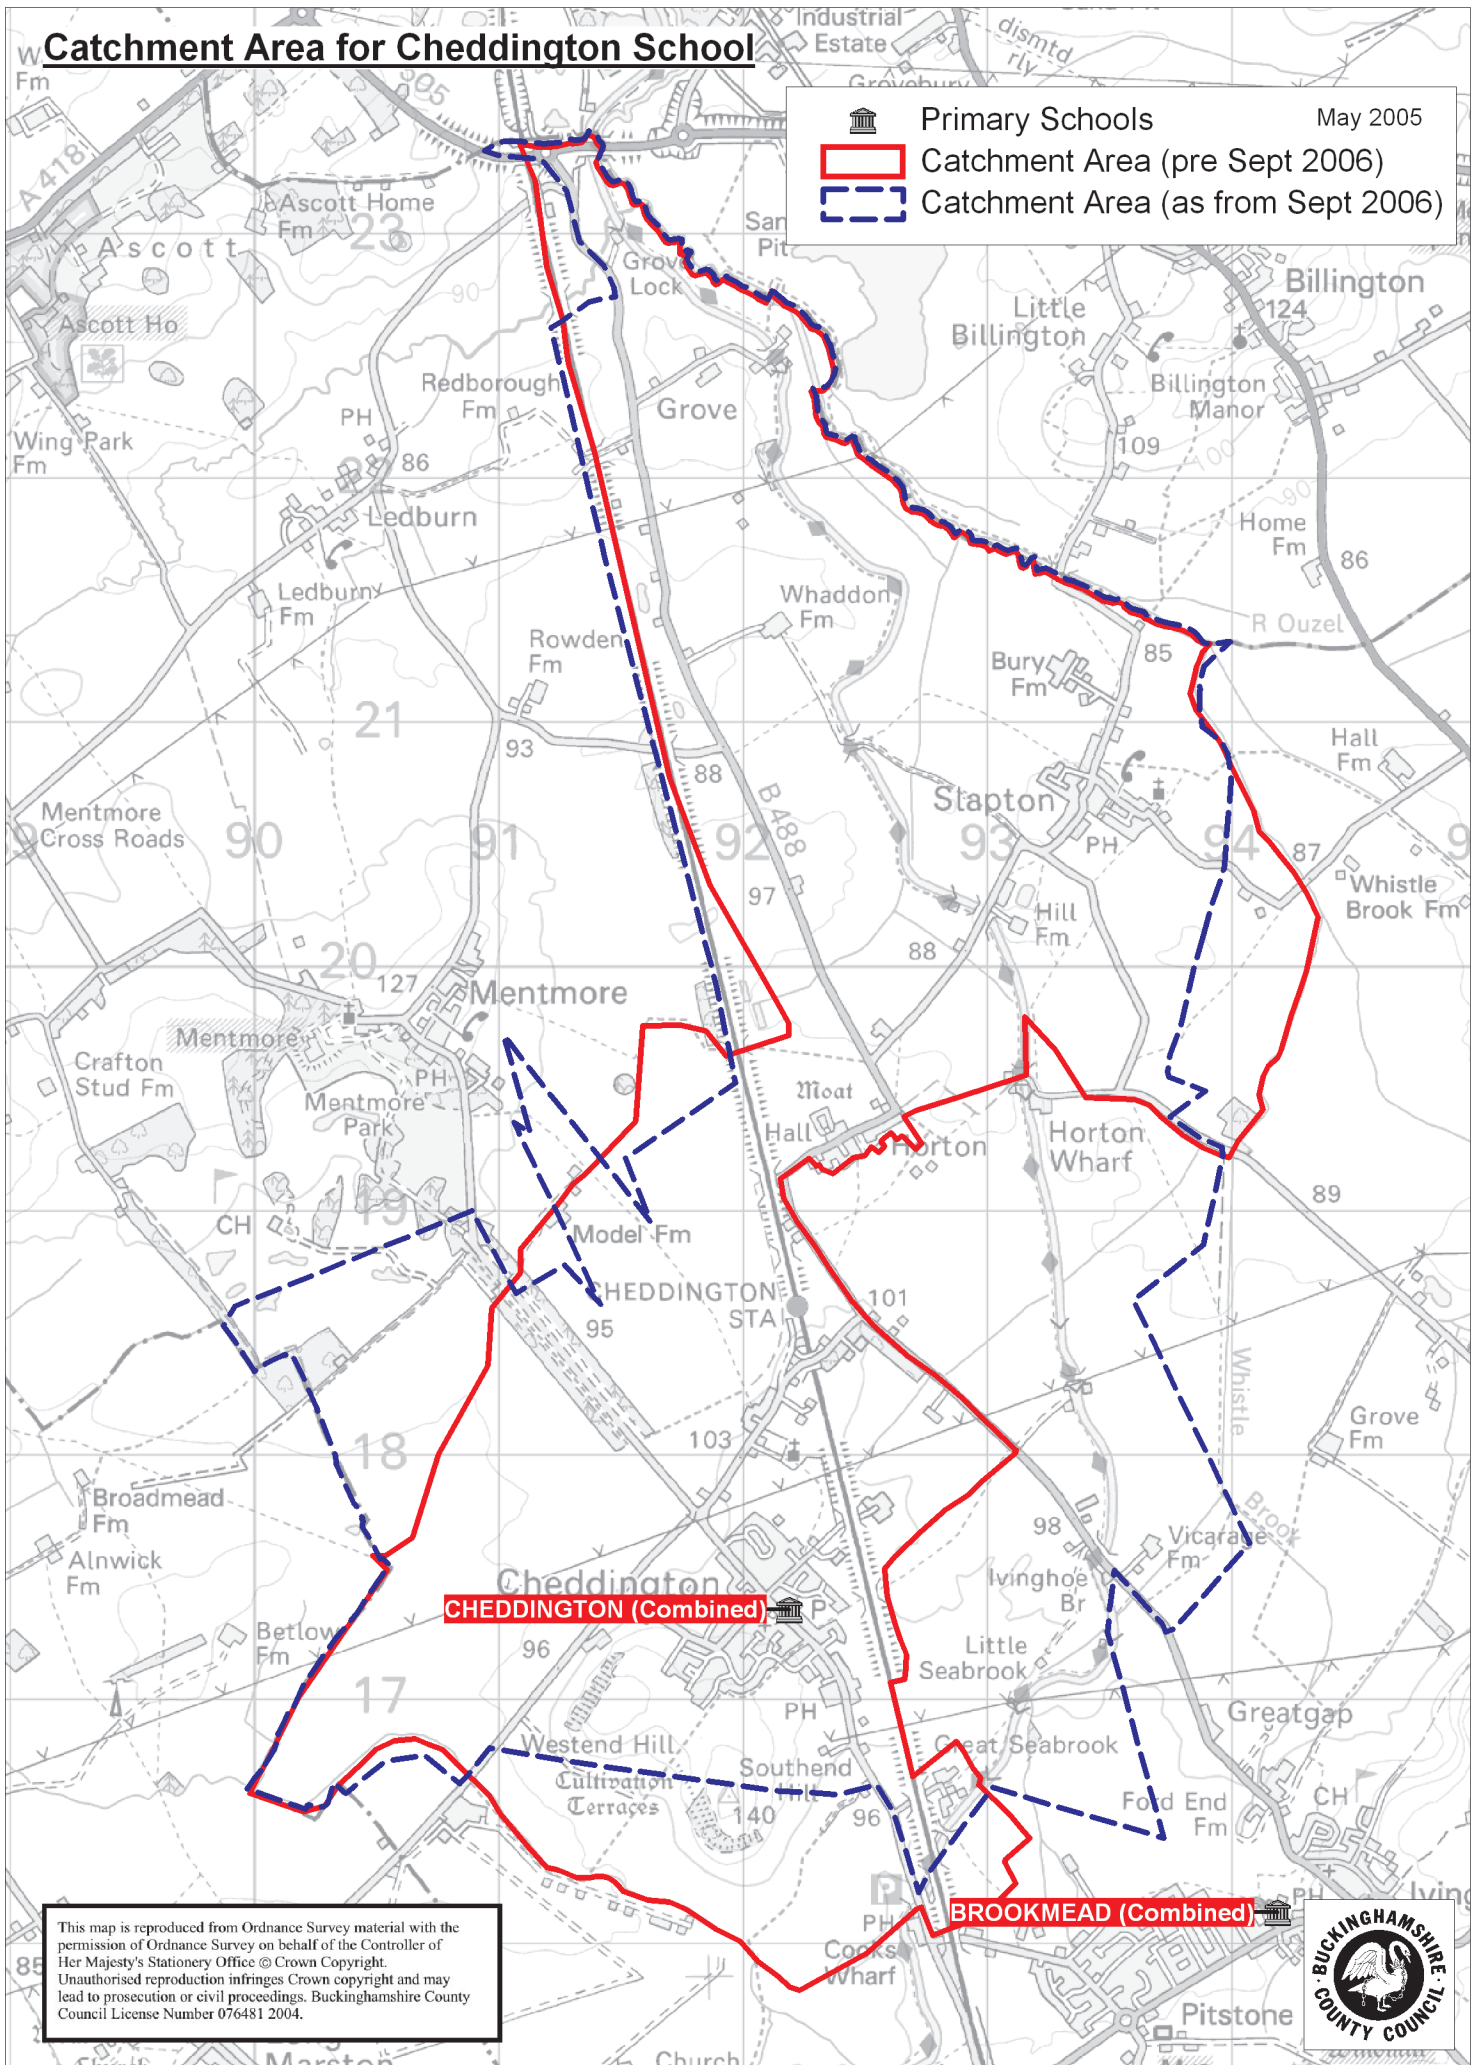

Catchment Area for Cheddington School

Primary Schools

May 2005

Catchment Area (pre Sept 2006)

Catchment Area (as from Sept 2006)

CHEDDINGTON (Combined)

BROOKMEAD (Combined)

This map is reproduced from Ordnance Survey material with the permission of Ordnance Survey on behalf of the Controller of Her Majesty's Stationery Office © Crown Copyright. Unauthorised reproduction infringes Crown copyright and may lead to prosecution or civil proceedings. Buckinghamshire County Council License Number 076481 2004.