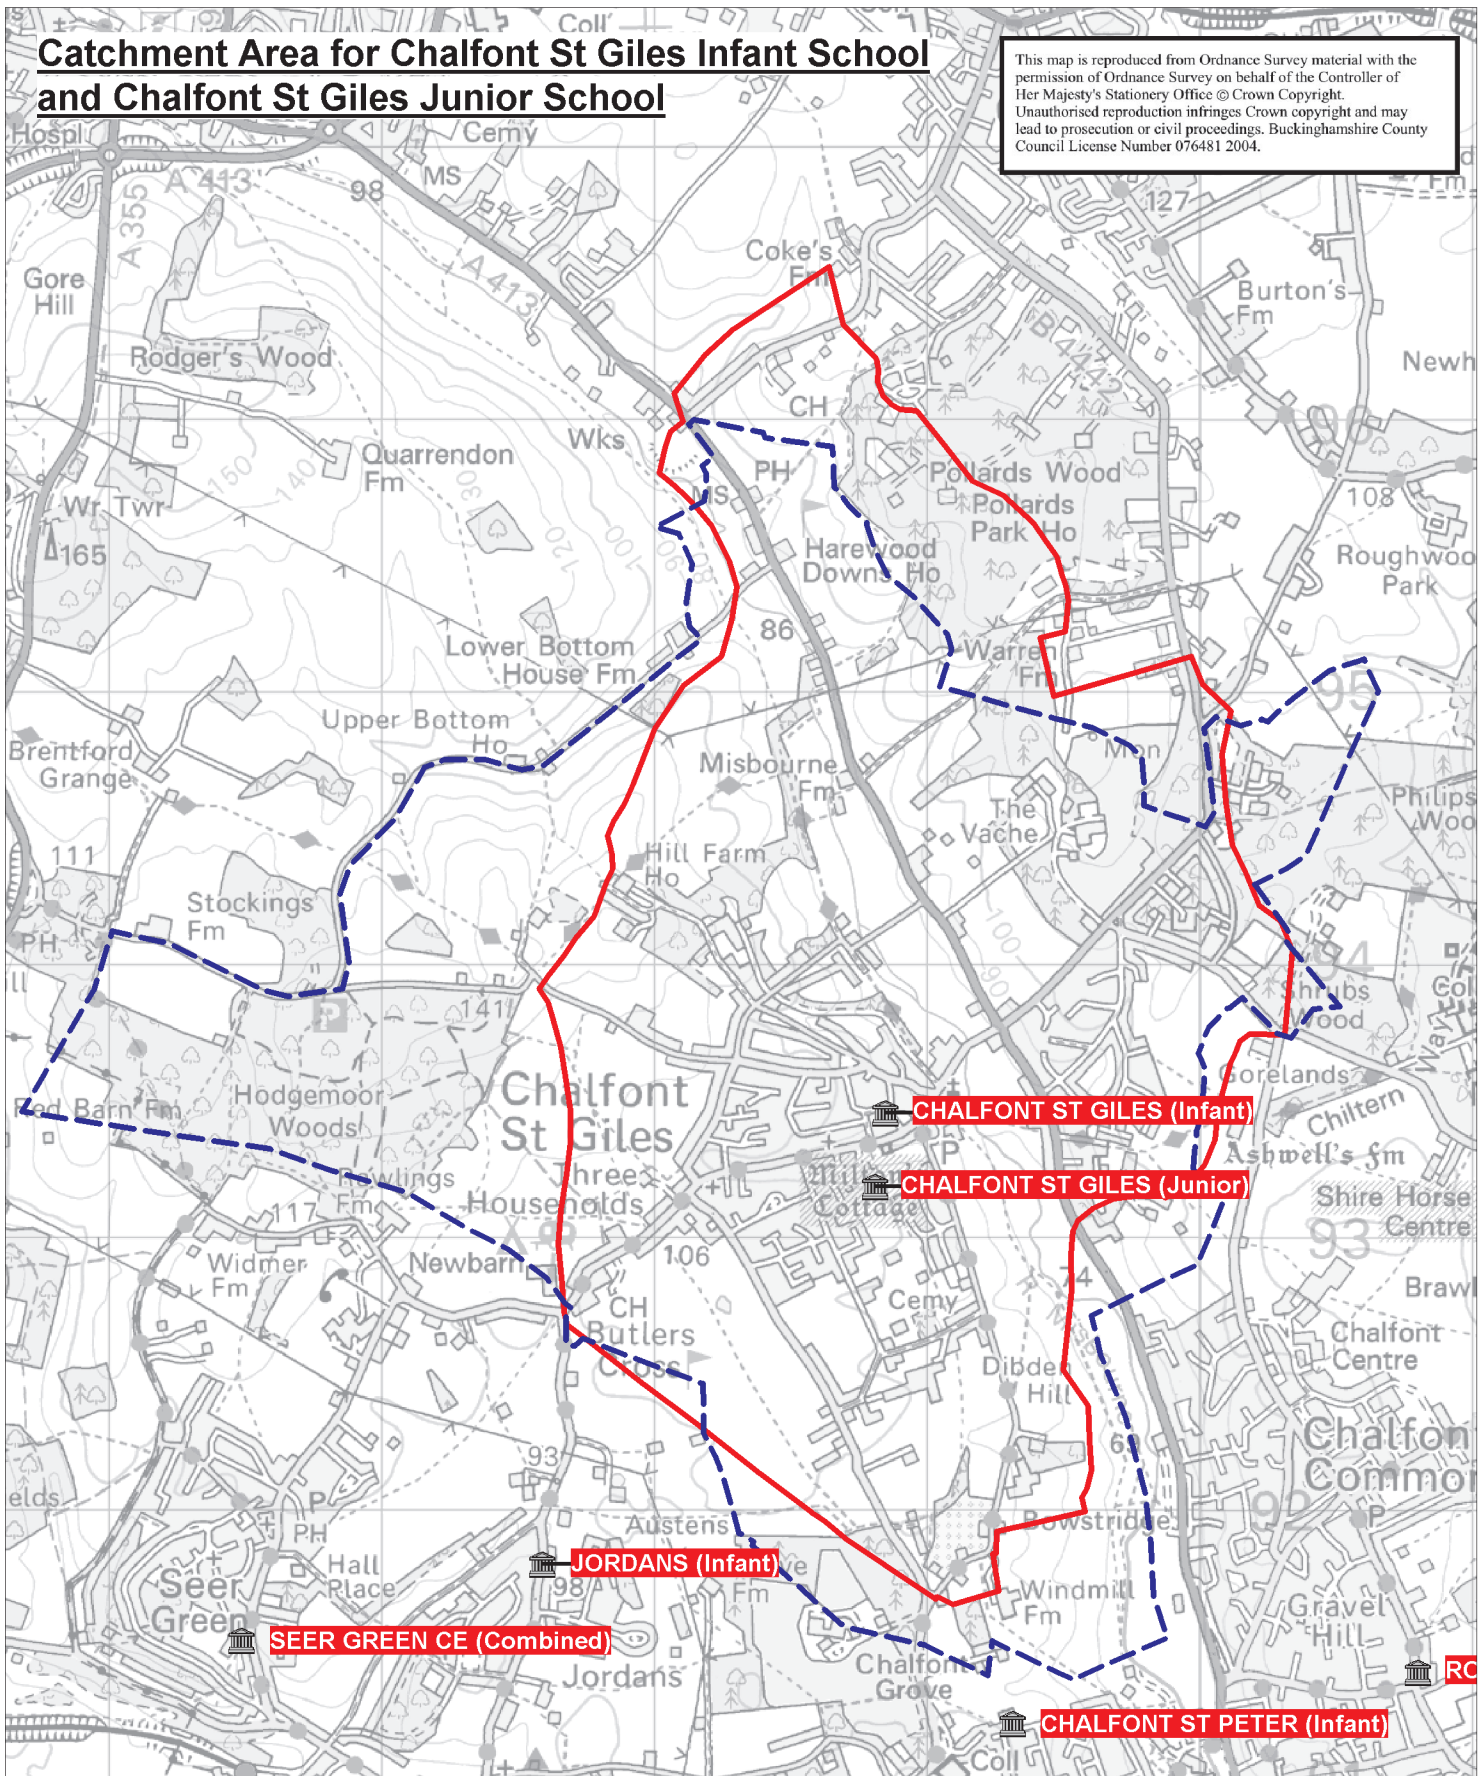

Catchment Area for Chalfont St Giles Infant School and Chalfont St Giles Junior School

This map is reproduced from Ordnance Survey material with the permission of Ordnance Survey on behalf of the Controller of Her Majesty's Stationery Office © Crown Copyright. Unauthorised reproduction infringes Crown copyright and may lead to prosecution or civil proceedings. Buckinghamshire County Council License Number 076481 2004.