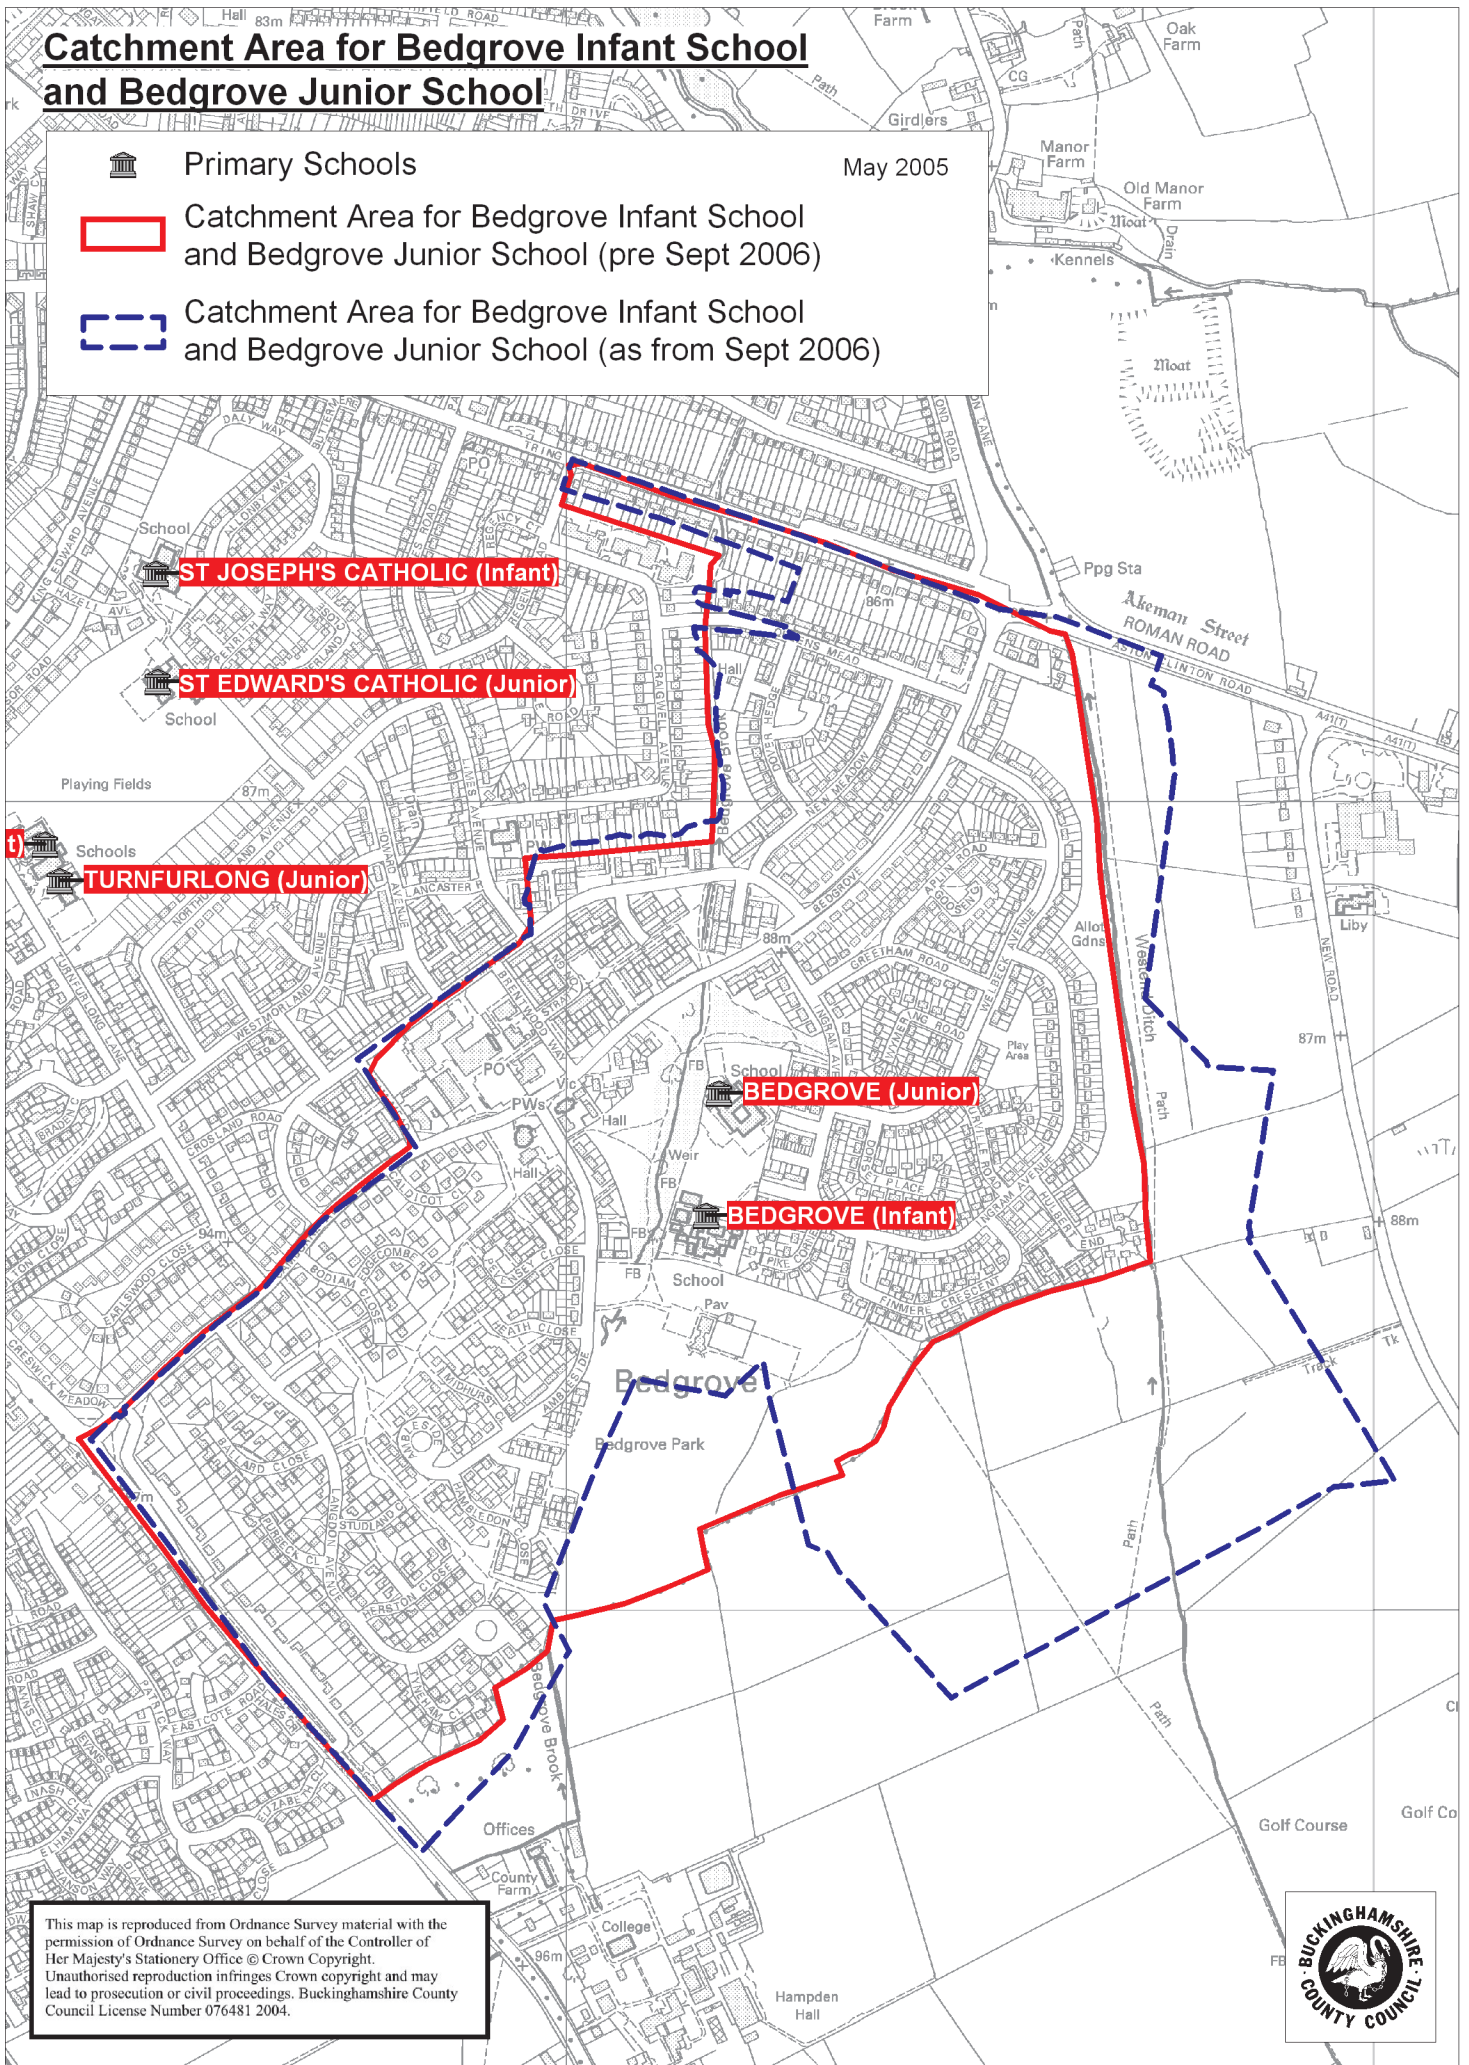

Catchment Area for Bedgrove Infant School and Bedgrove Junior School

May 2005

Primary Schools

Catchment Area for Bedgrove Infant School and Bedgrove Junior School (pre Sept 2006)

Catchment Area for Bedgrove Infant School and Bedgrove Junior School (as from Sept 2006)

This map is reproduced from Ordnance Survey material with the permission of Ordnance Survey on behalf of the Controller of Her Majesty's Stationery Office © Crown Copyright. Unauthorised reproduction infringes Crown copyright and may lead to prosecution or civil proceedings. Buckinghamshire County Council License Number 076481 2004.