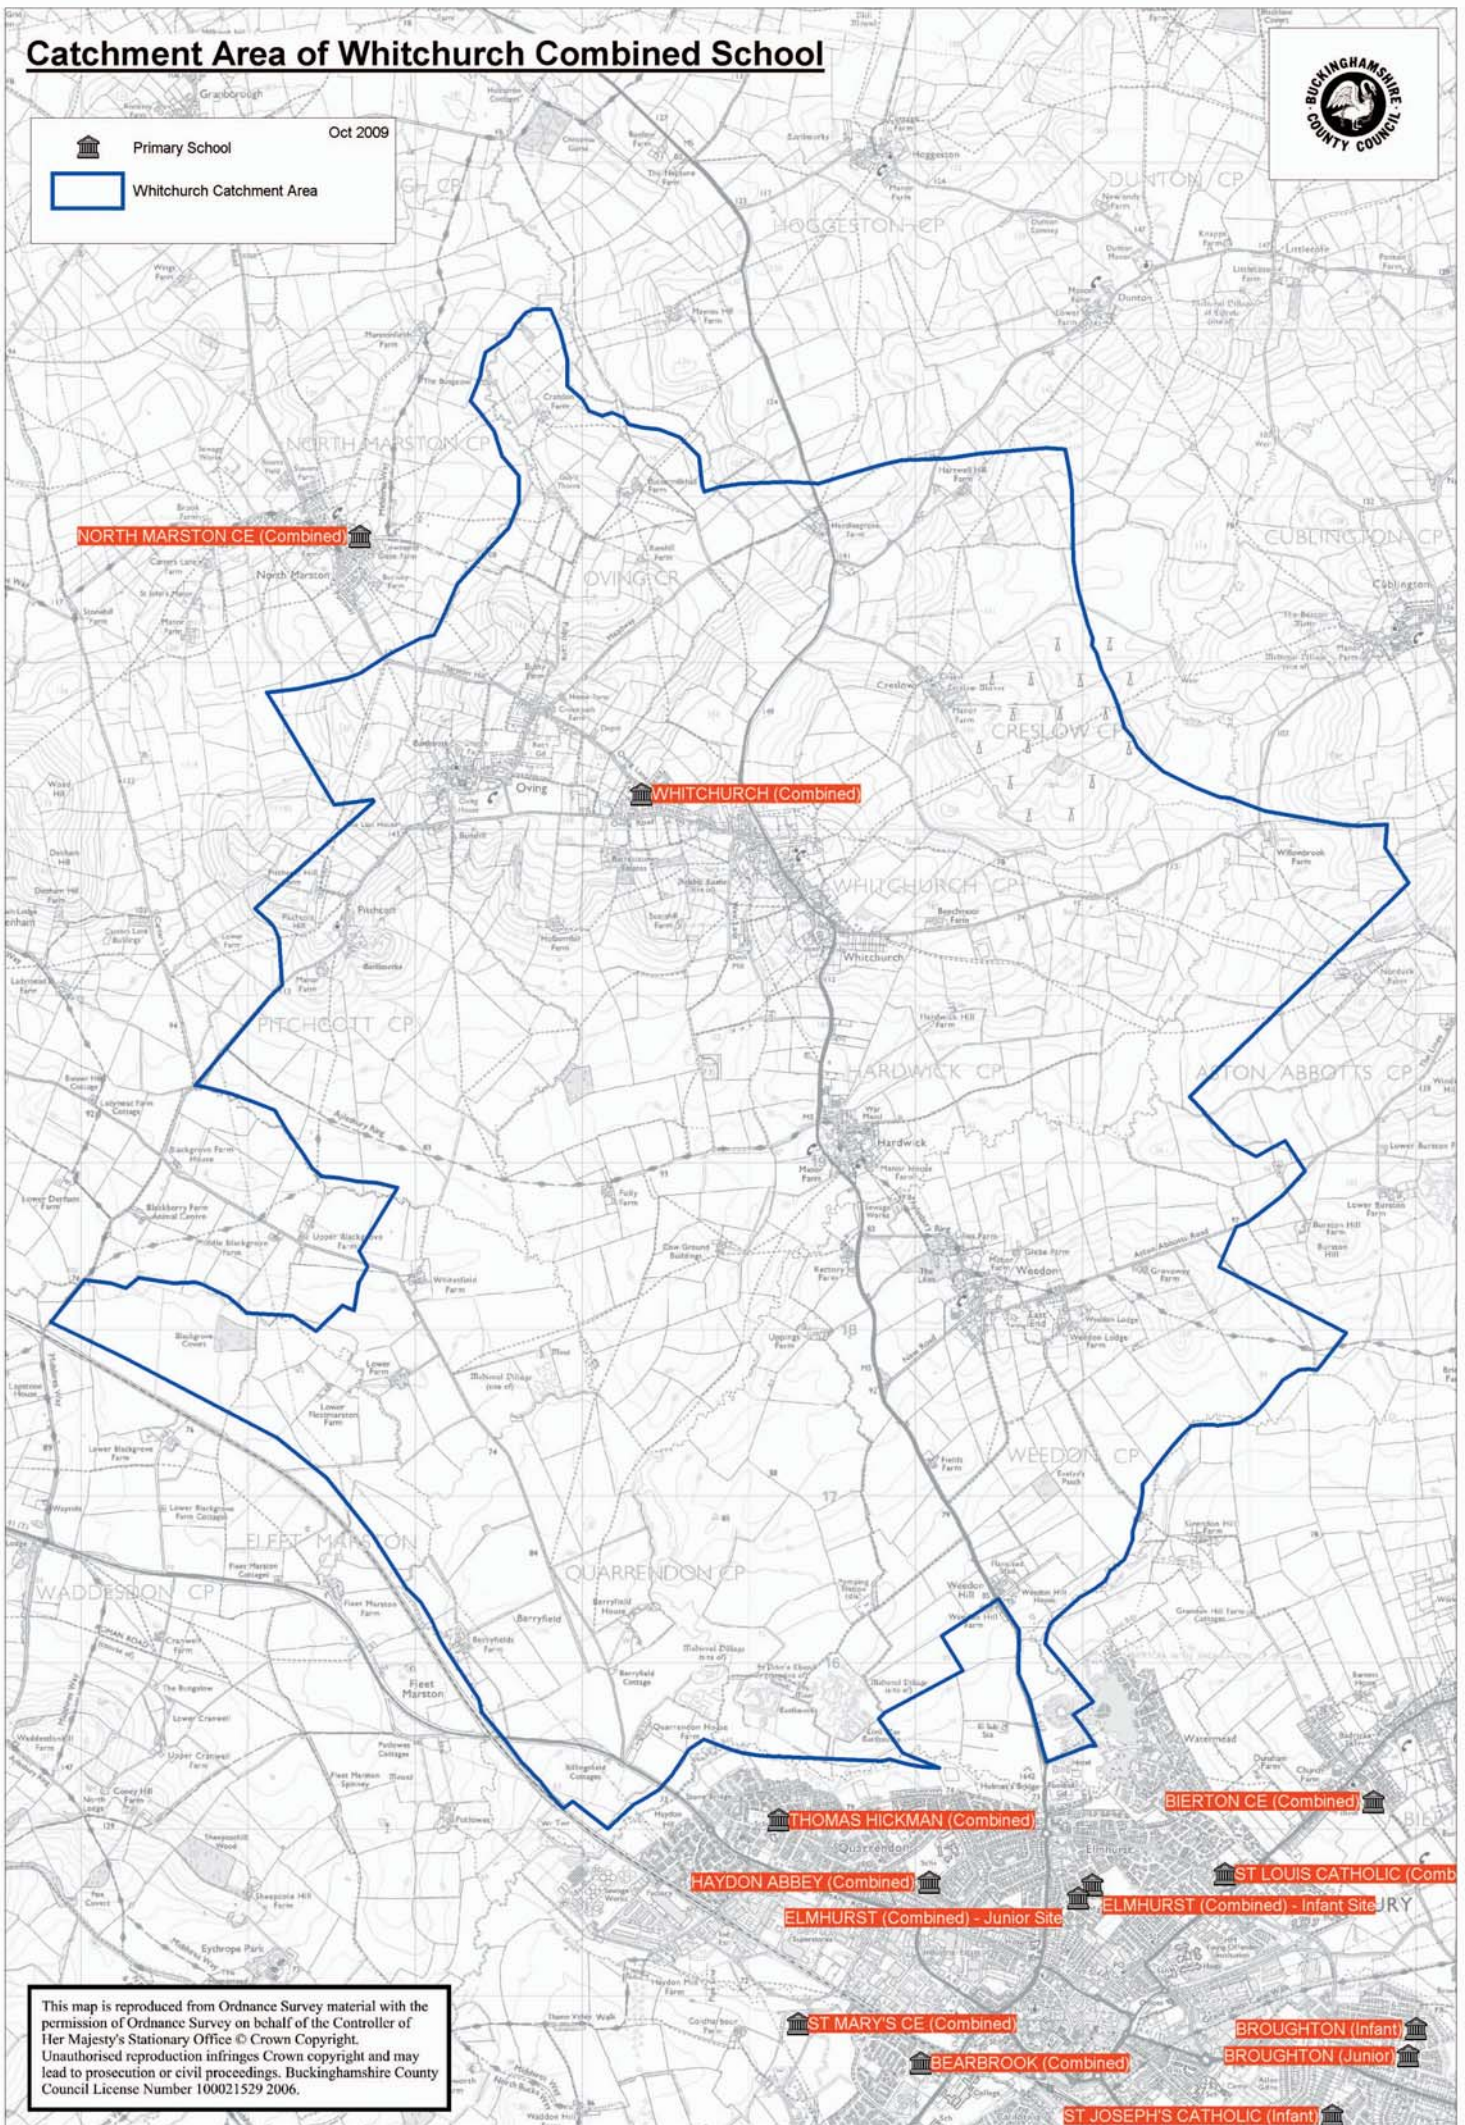

Catchment Area of Whitchurch Combined School

Oct 2009

 Primary School
 Whitchurch Catchment Area

This map is reproduced from Ordnance Survey material with the permission of Ordnance Survey on behalf of the Controller of Her Majesty's Stationary Office © Crown Copyright. Unauthorised reproduction infringes Crown copyright and may lead to prosecution or civil proceedings. Buckinghamshire County Council License Number 100021529 2006.