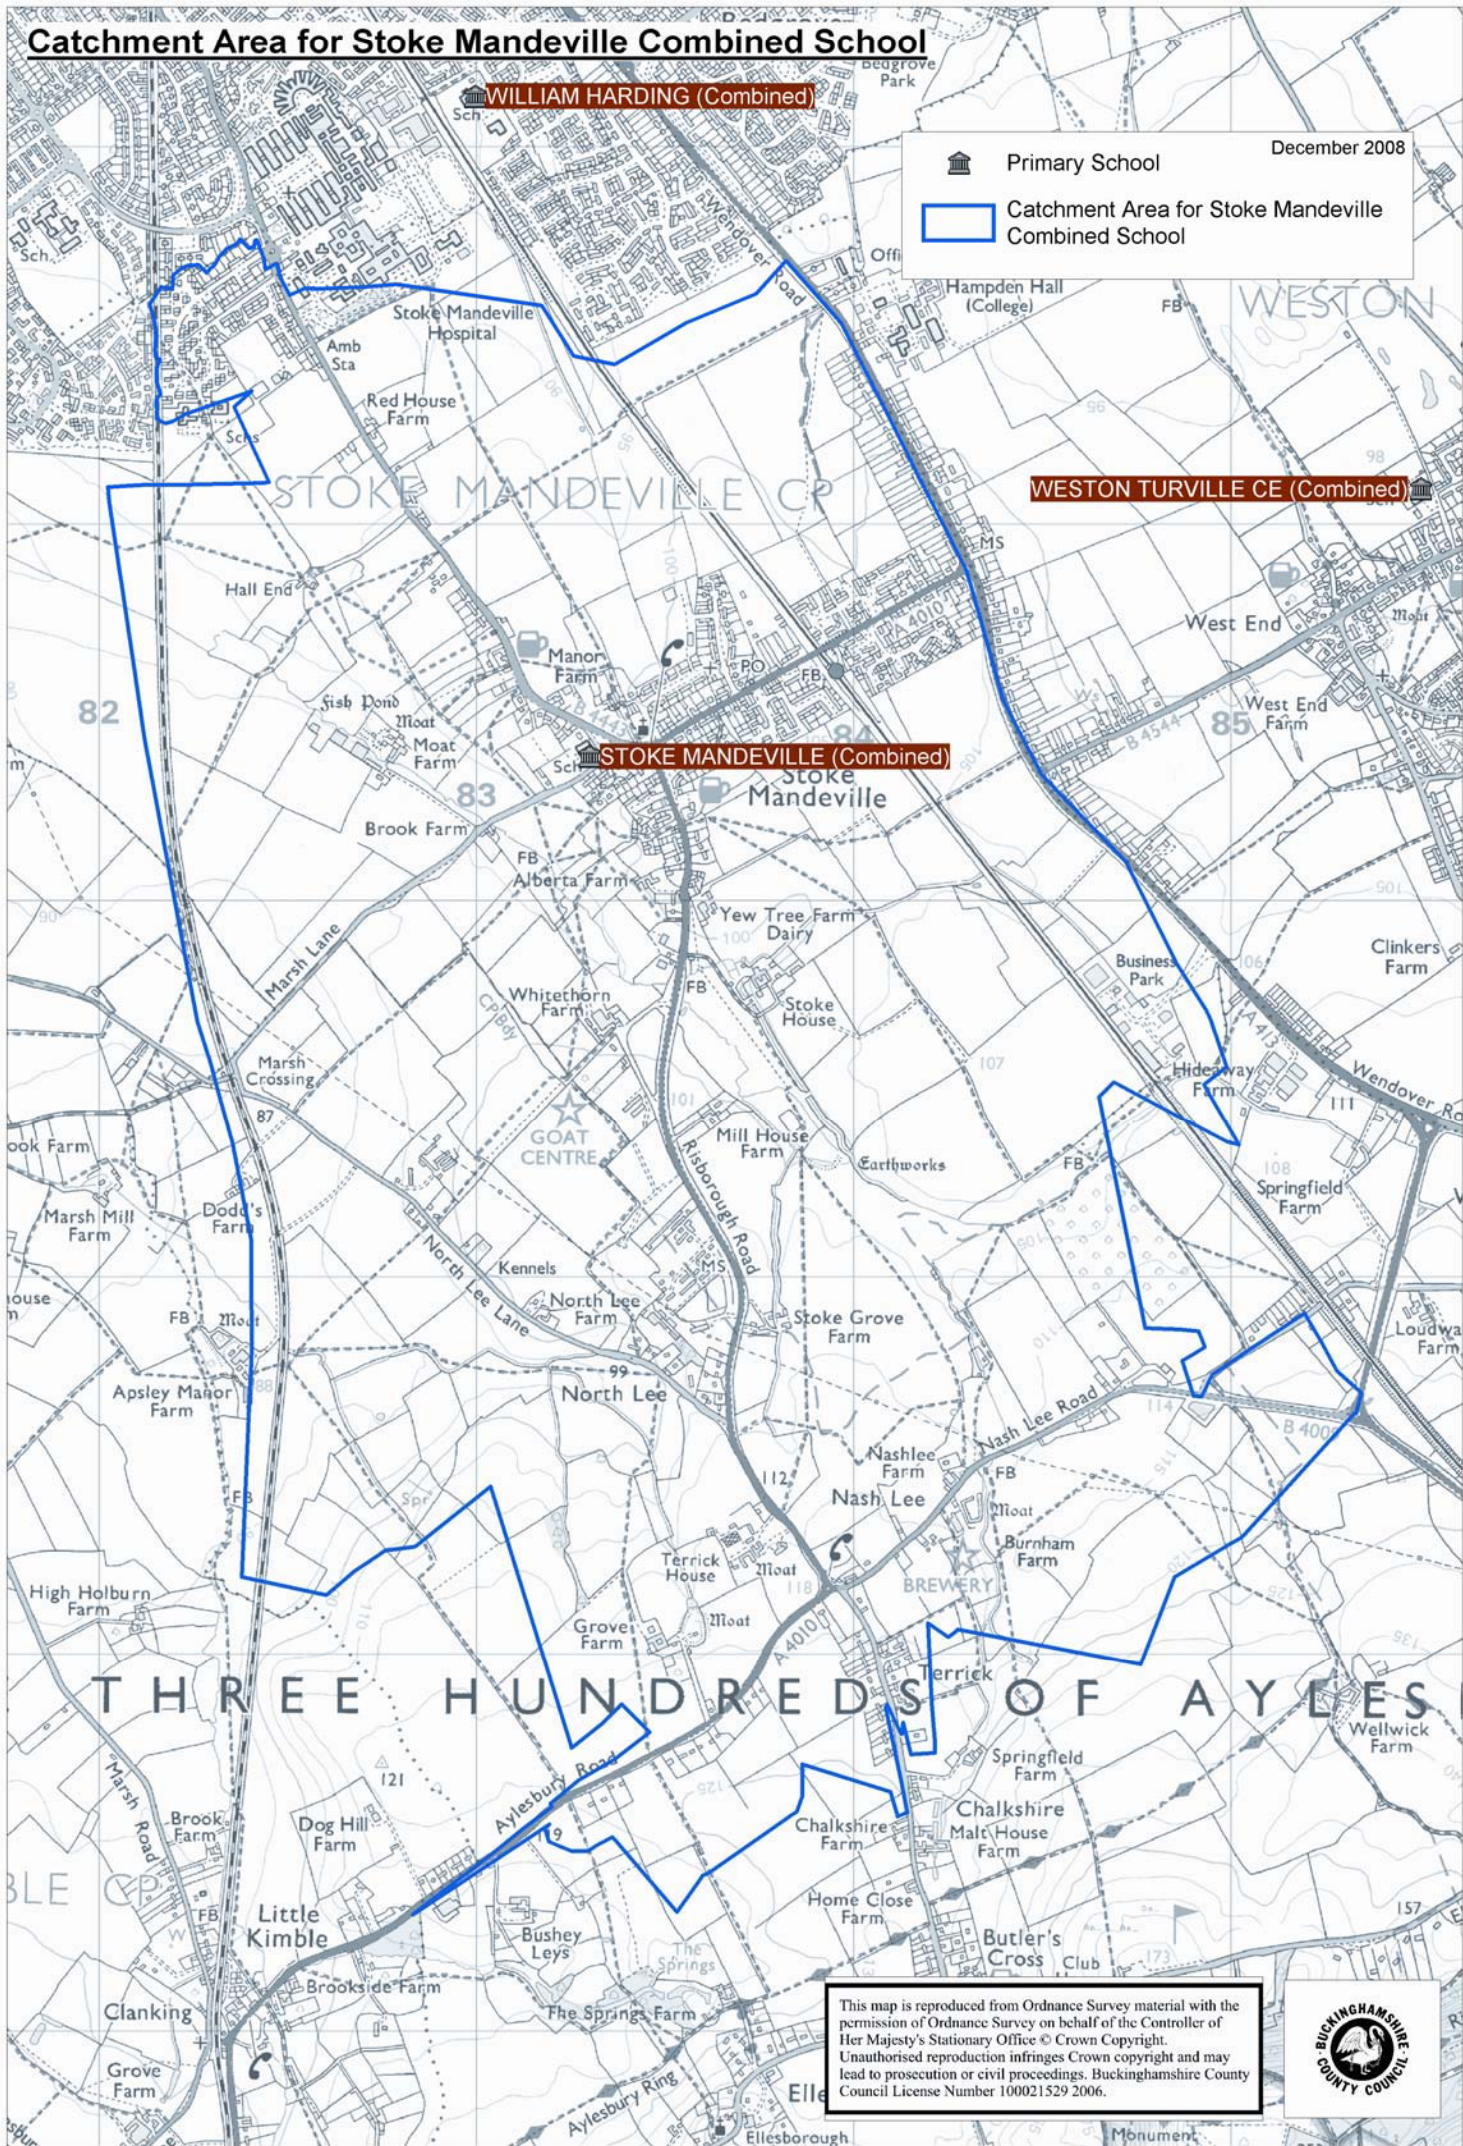

Catchment Area for Stoke Mandeville Combined School

December 2008

 Primary School

 Catchment Area for Stoke Mandeville Combined School

WILLIAM HARDING (Combined)

WESTON TURVILLE CE (Combined)

STOKE MANDEVILLE (Combined)

This map is reproduced from Ordnance Survey material with the permission of Ordnance Survey on behalf of the Controller of Her Majesty's Stationary Office © Crown Copyright. Unauthorised reproduction infringes Crown copyright and may lead to prosecution or civil proceedings. Buckinghamshire County Council License Number 100021529 2006.