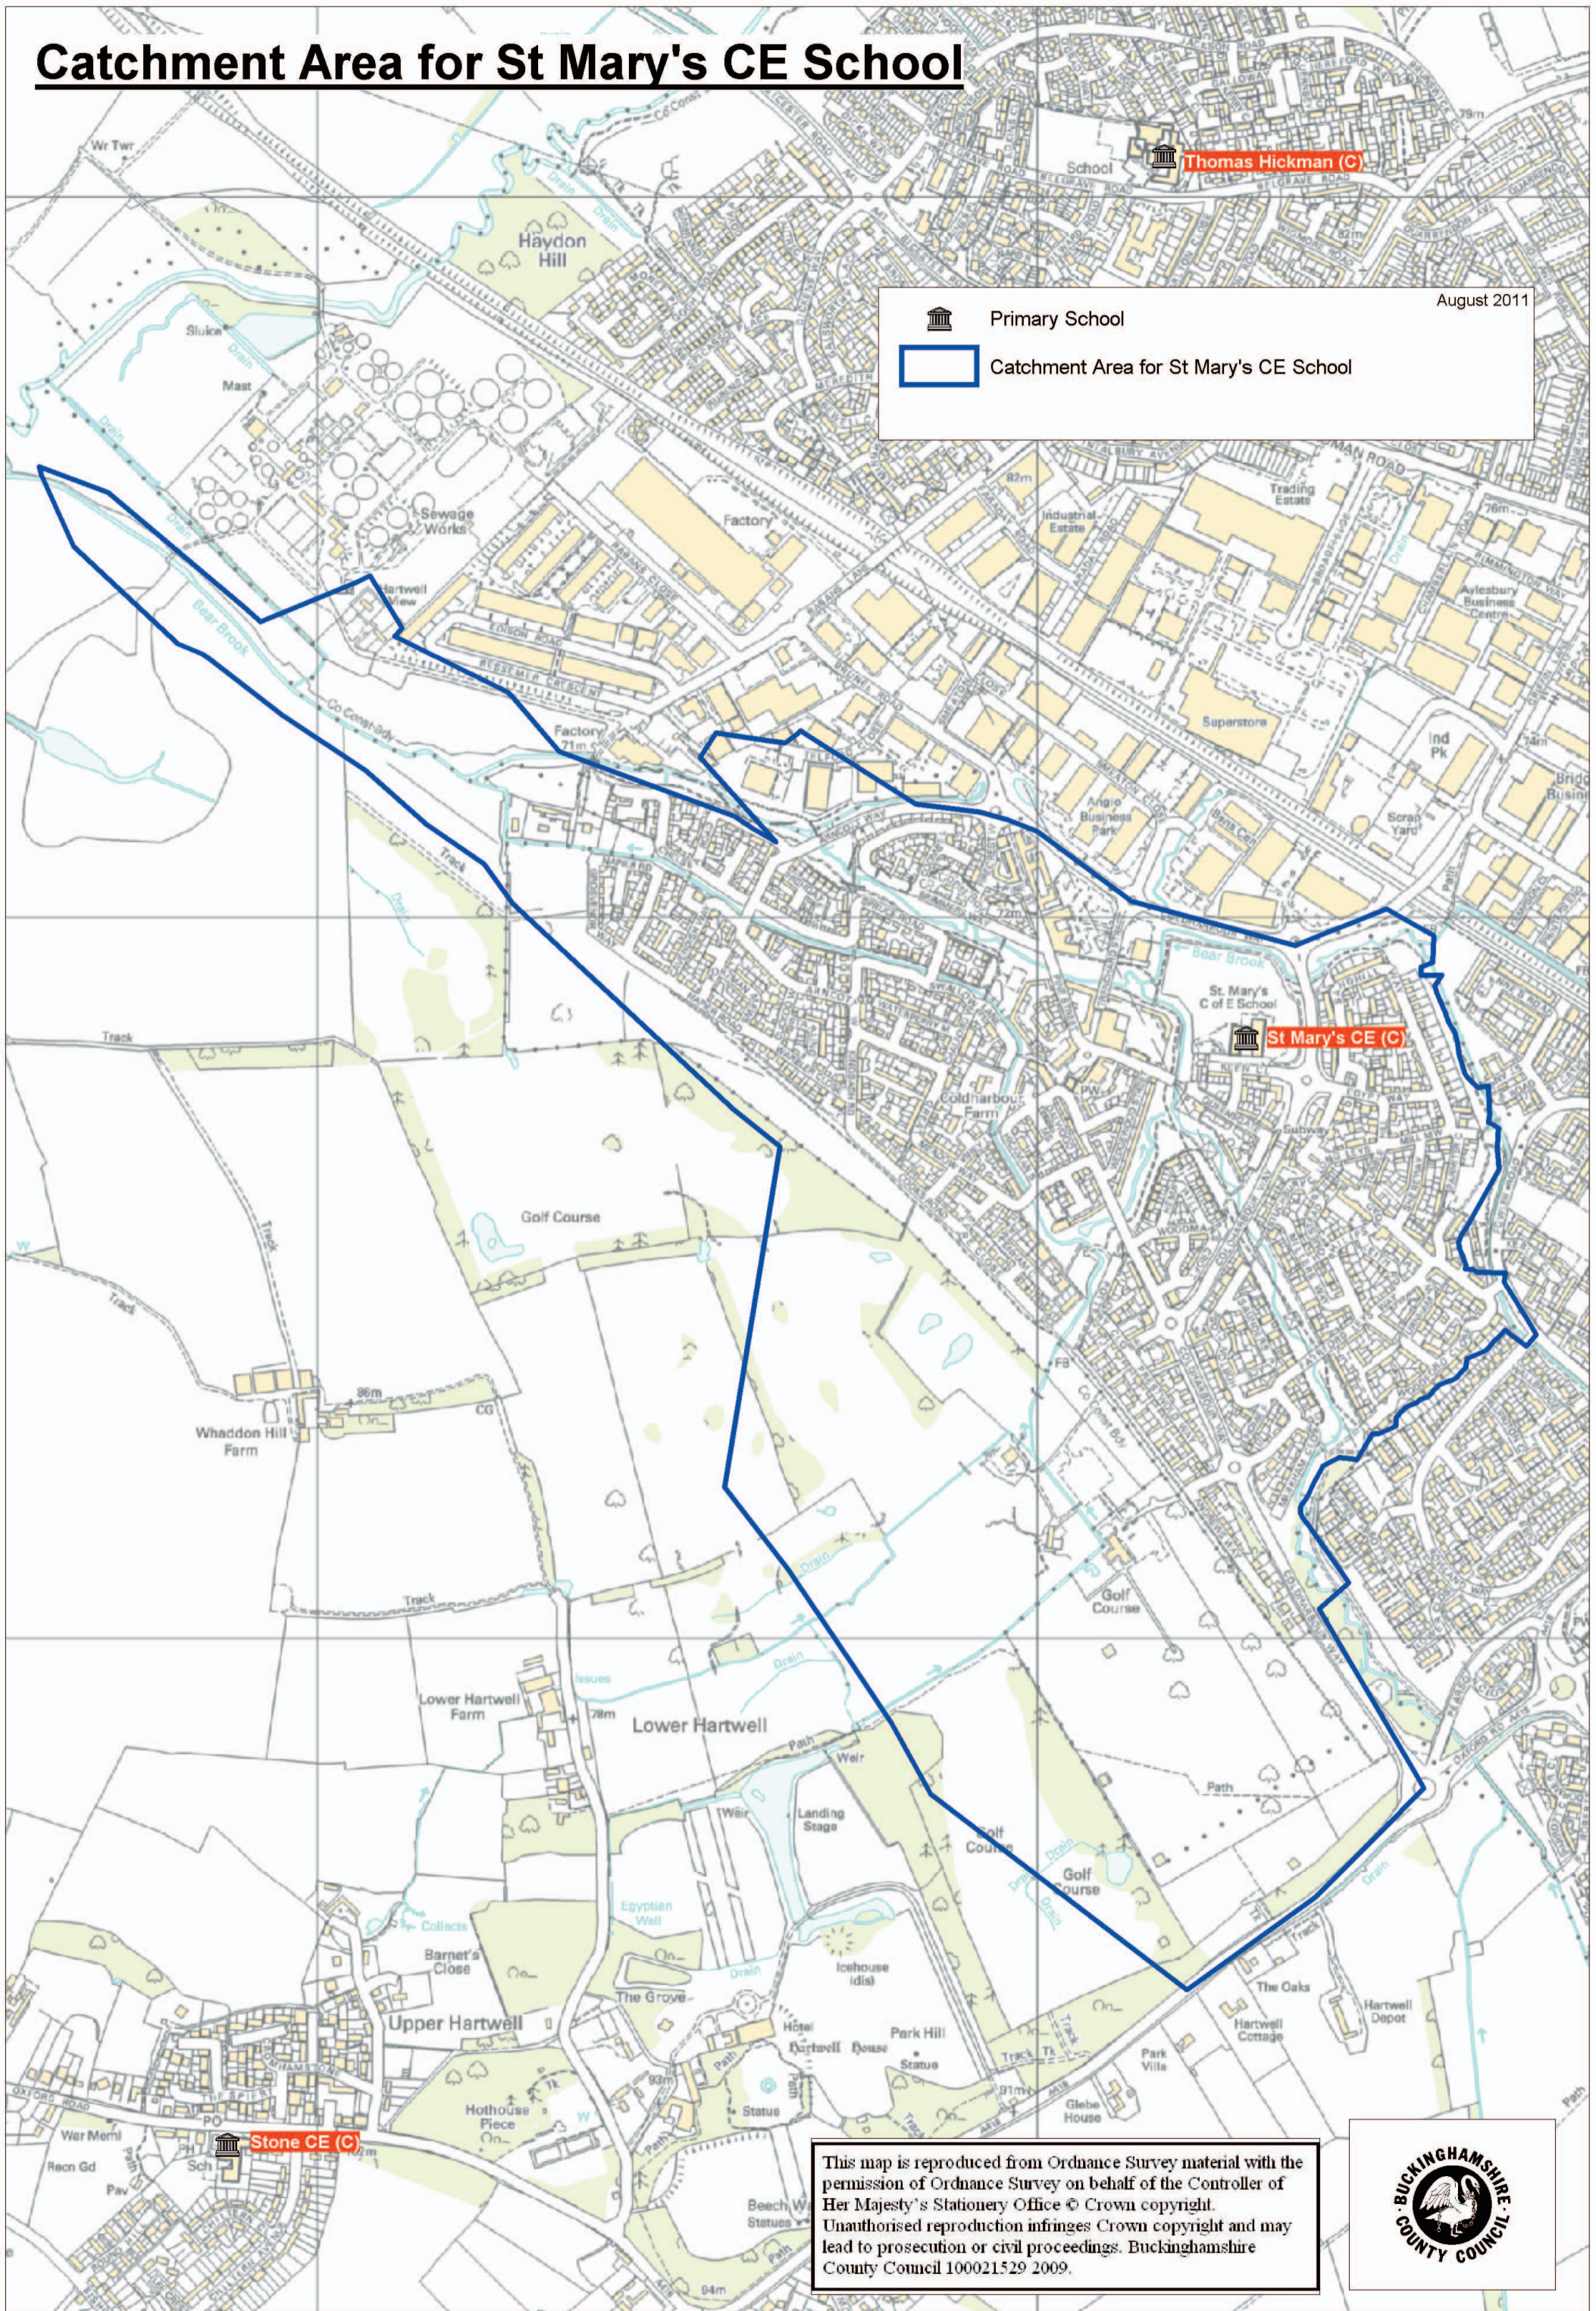

# Catchment Area for St Mary's CE School

August 2011

-  Primary School
-  Catchment Area for St Mary's CE School

This map is reproduced from Ordnance Survey material with the permission of Ordnance Survey on behalf of the Controller of Her Majesty's Stationery Office © Crown copyright. Unauthorised reproduction infringes Crown copyright and may lead to prosecution or civil proceedings. Buckinghamshire County Council 100021529 2009.