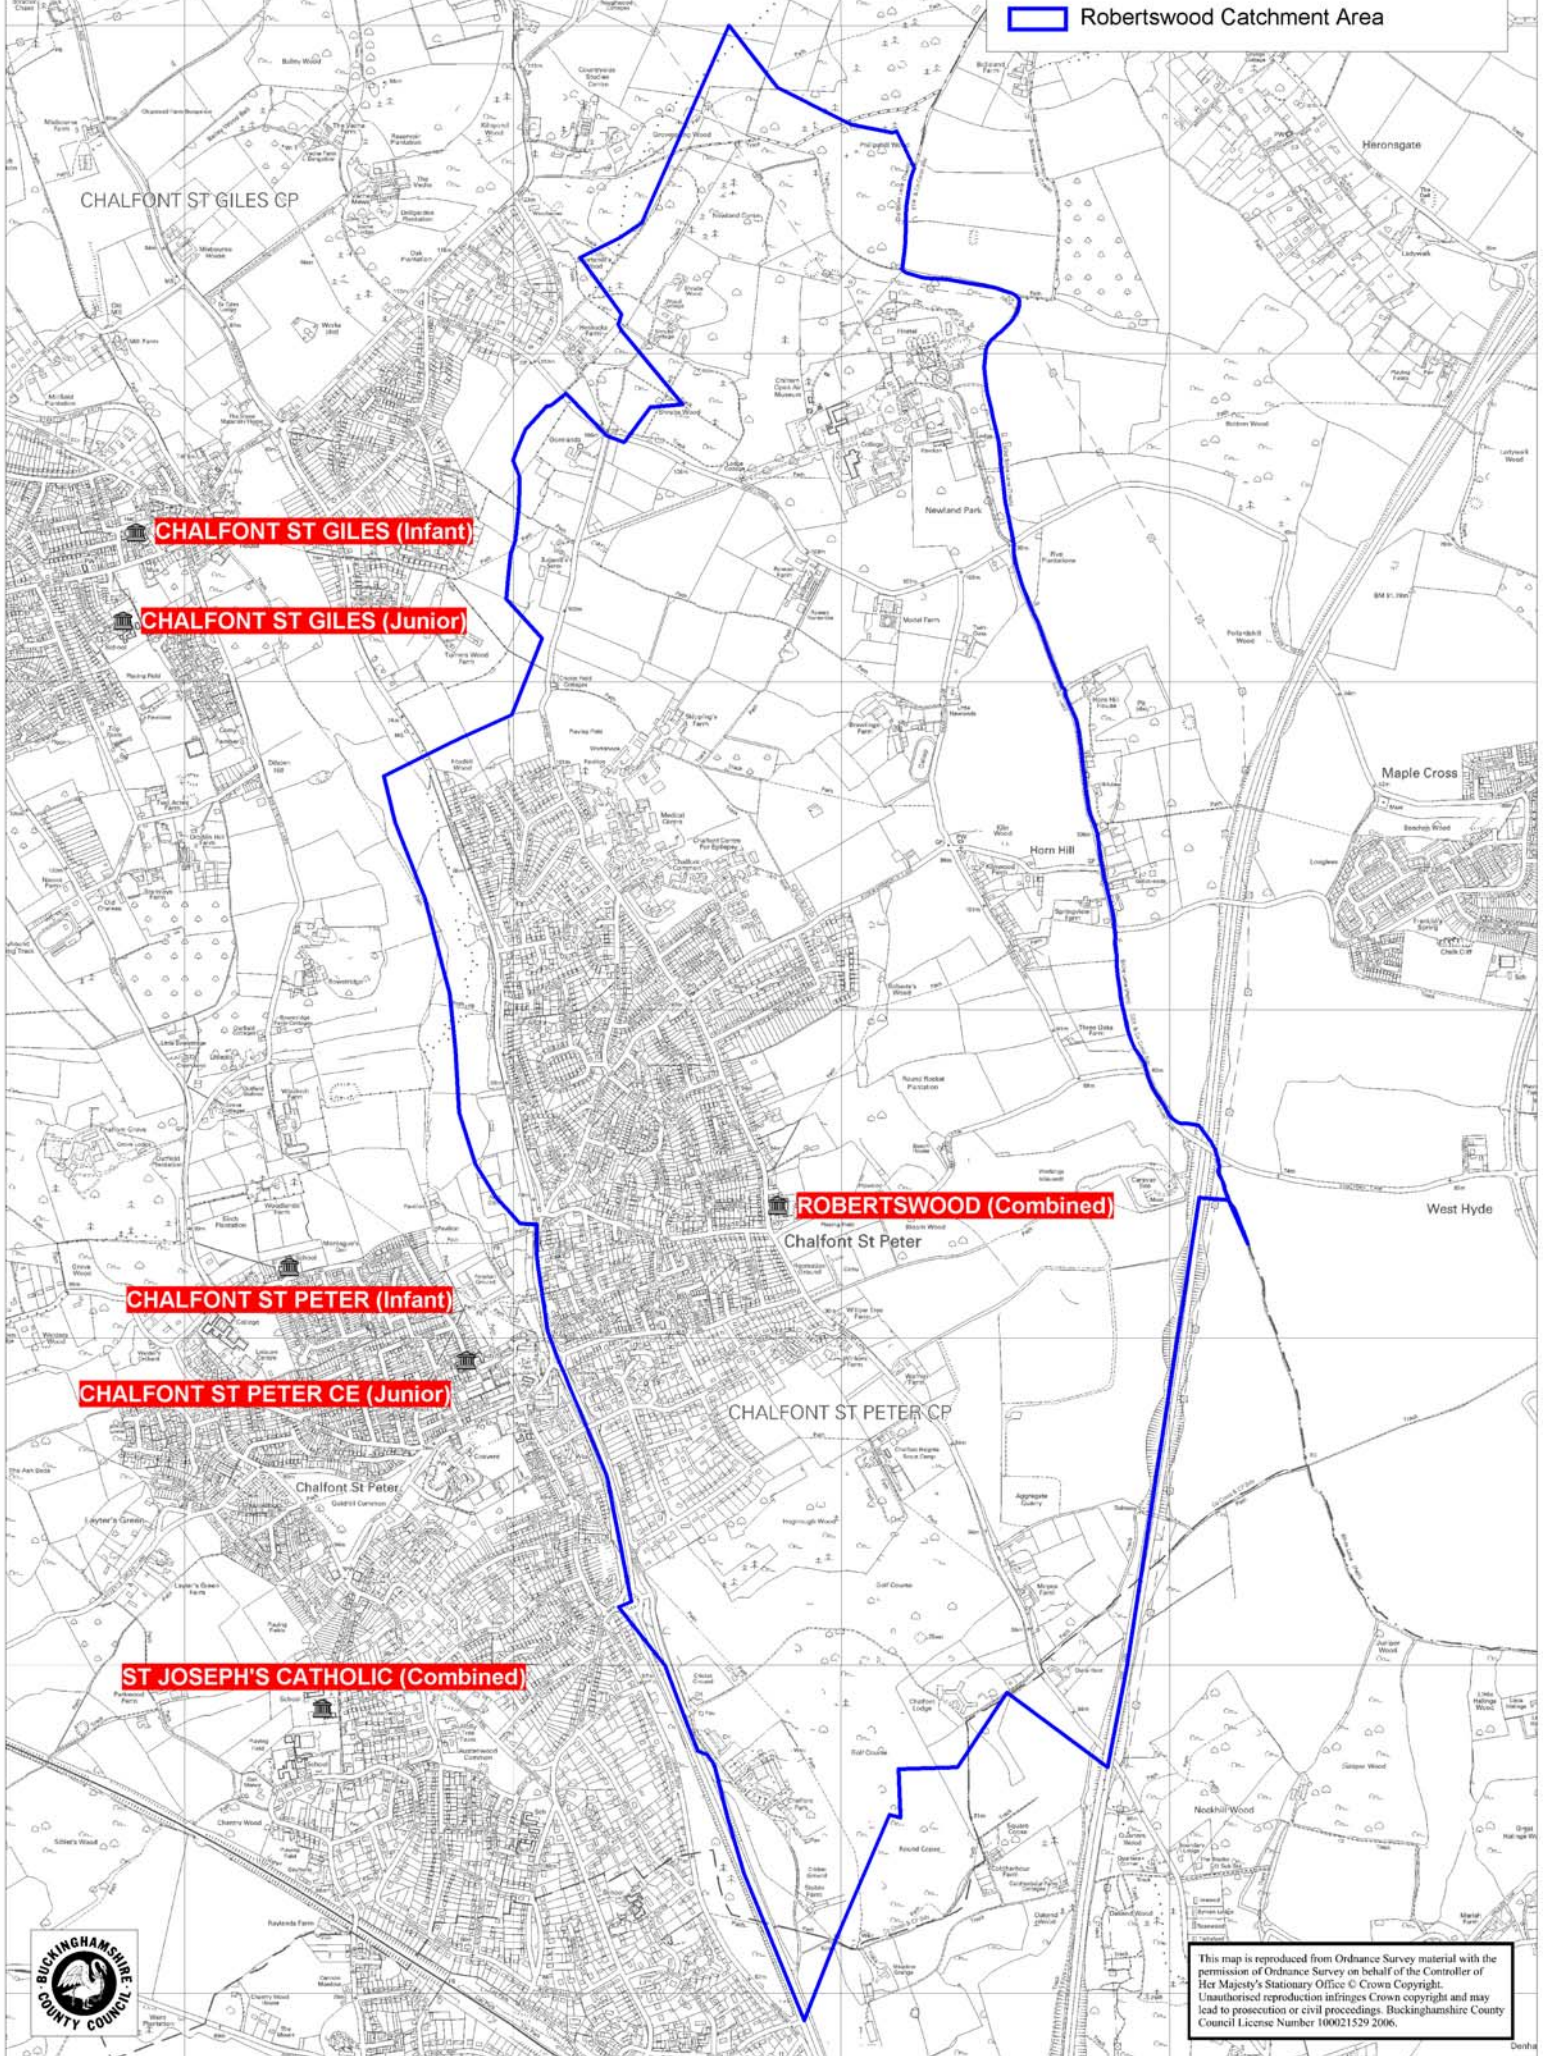

Catchment Area for Robertswood Combined School

Primary Schools
 Robertswood Catchment Area

July 2008