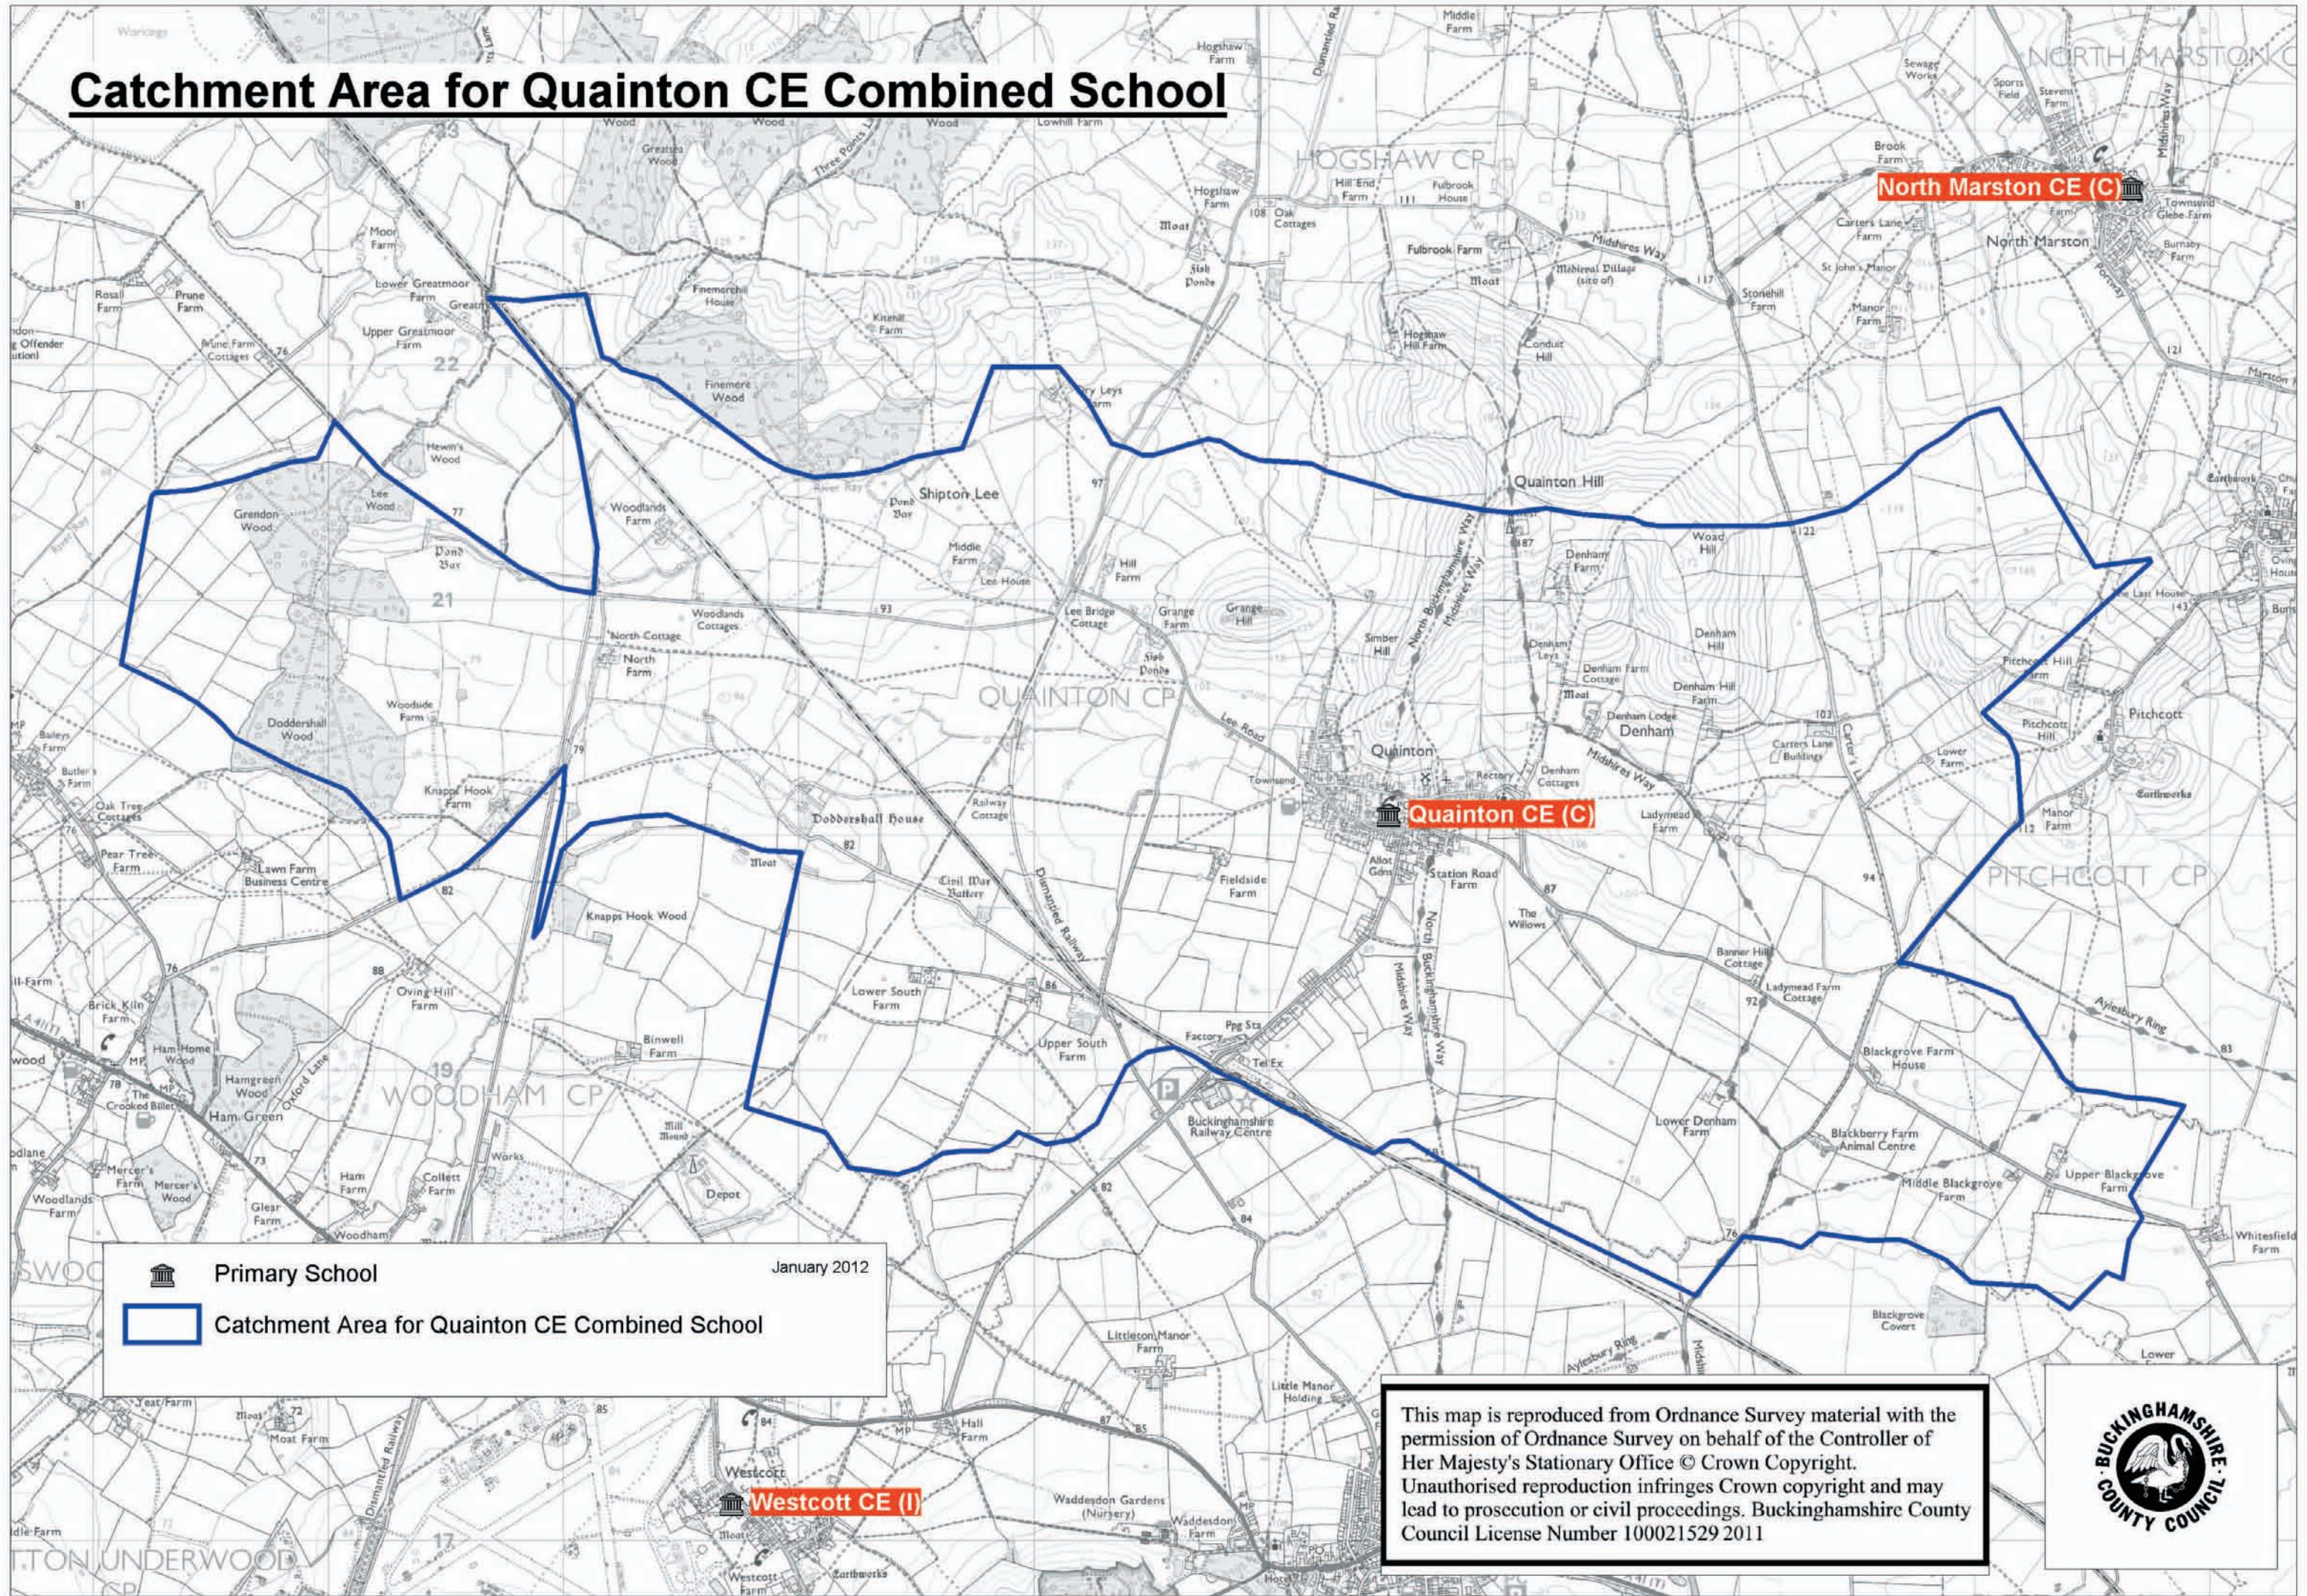

Catchment Area for Quanton CE Combined School

 Primary School

 Catchment Area for Quanton CE Combined School

January 2012

This map is reproduced from Ordnance Survey material with the permission of Ordnance Survey on behalf of the Controller of Her Majesty's Stationary Office © Crown Copyright. Unauthorised reproduction infringes Crown copyright and may lead to prosecution or civil proceedings. Buckinghamshire County Council License Number 100021529 2011