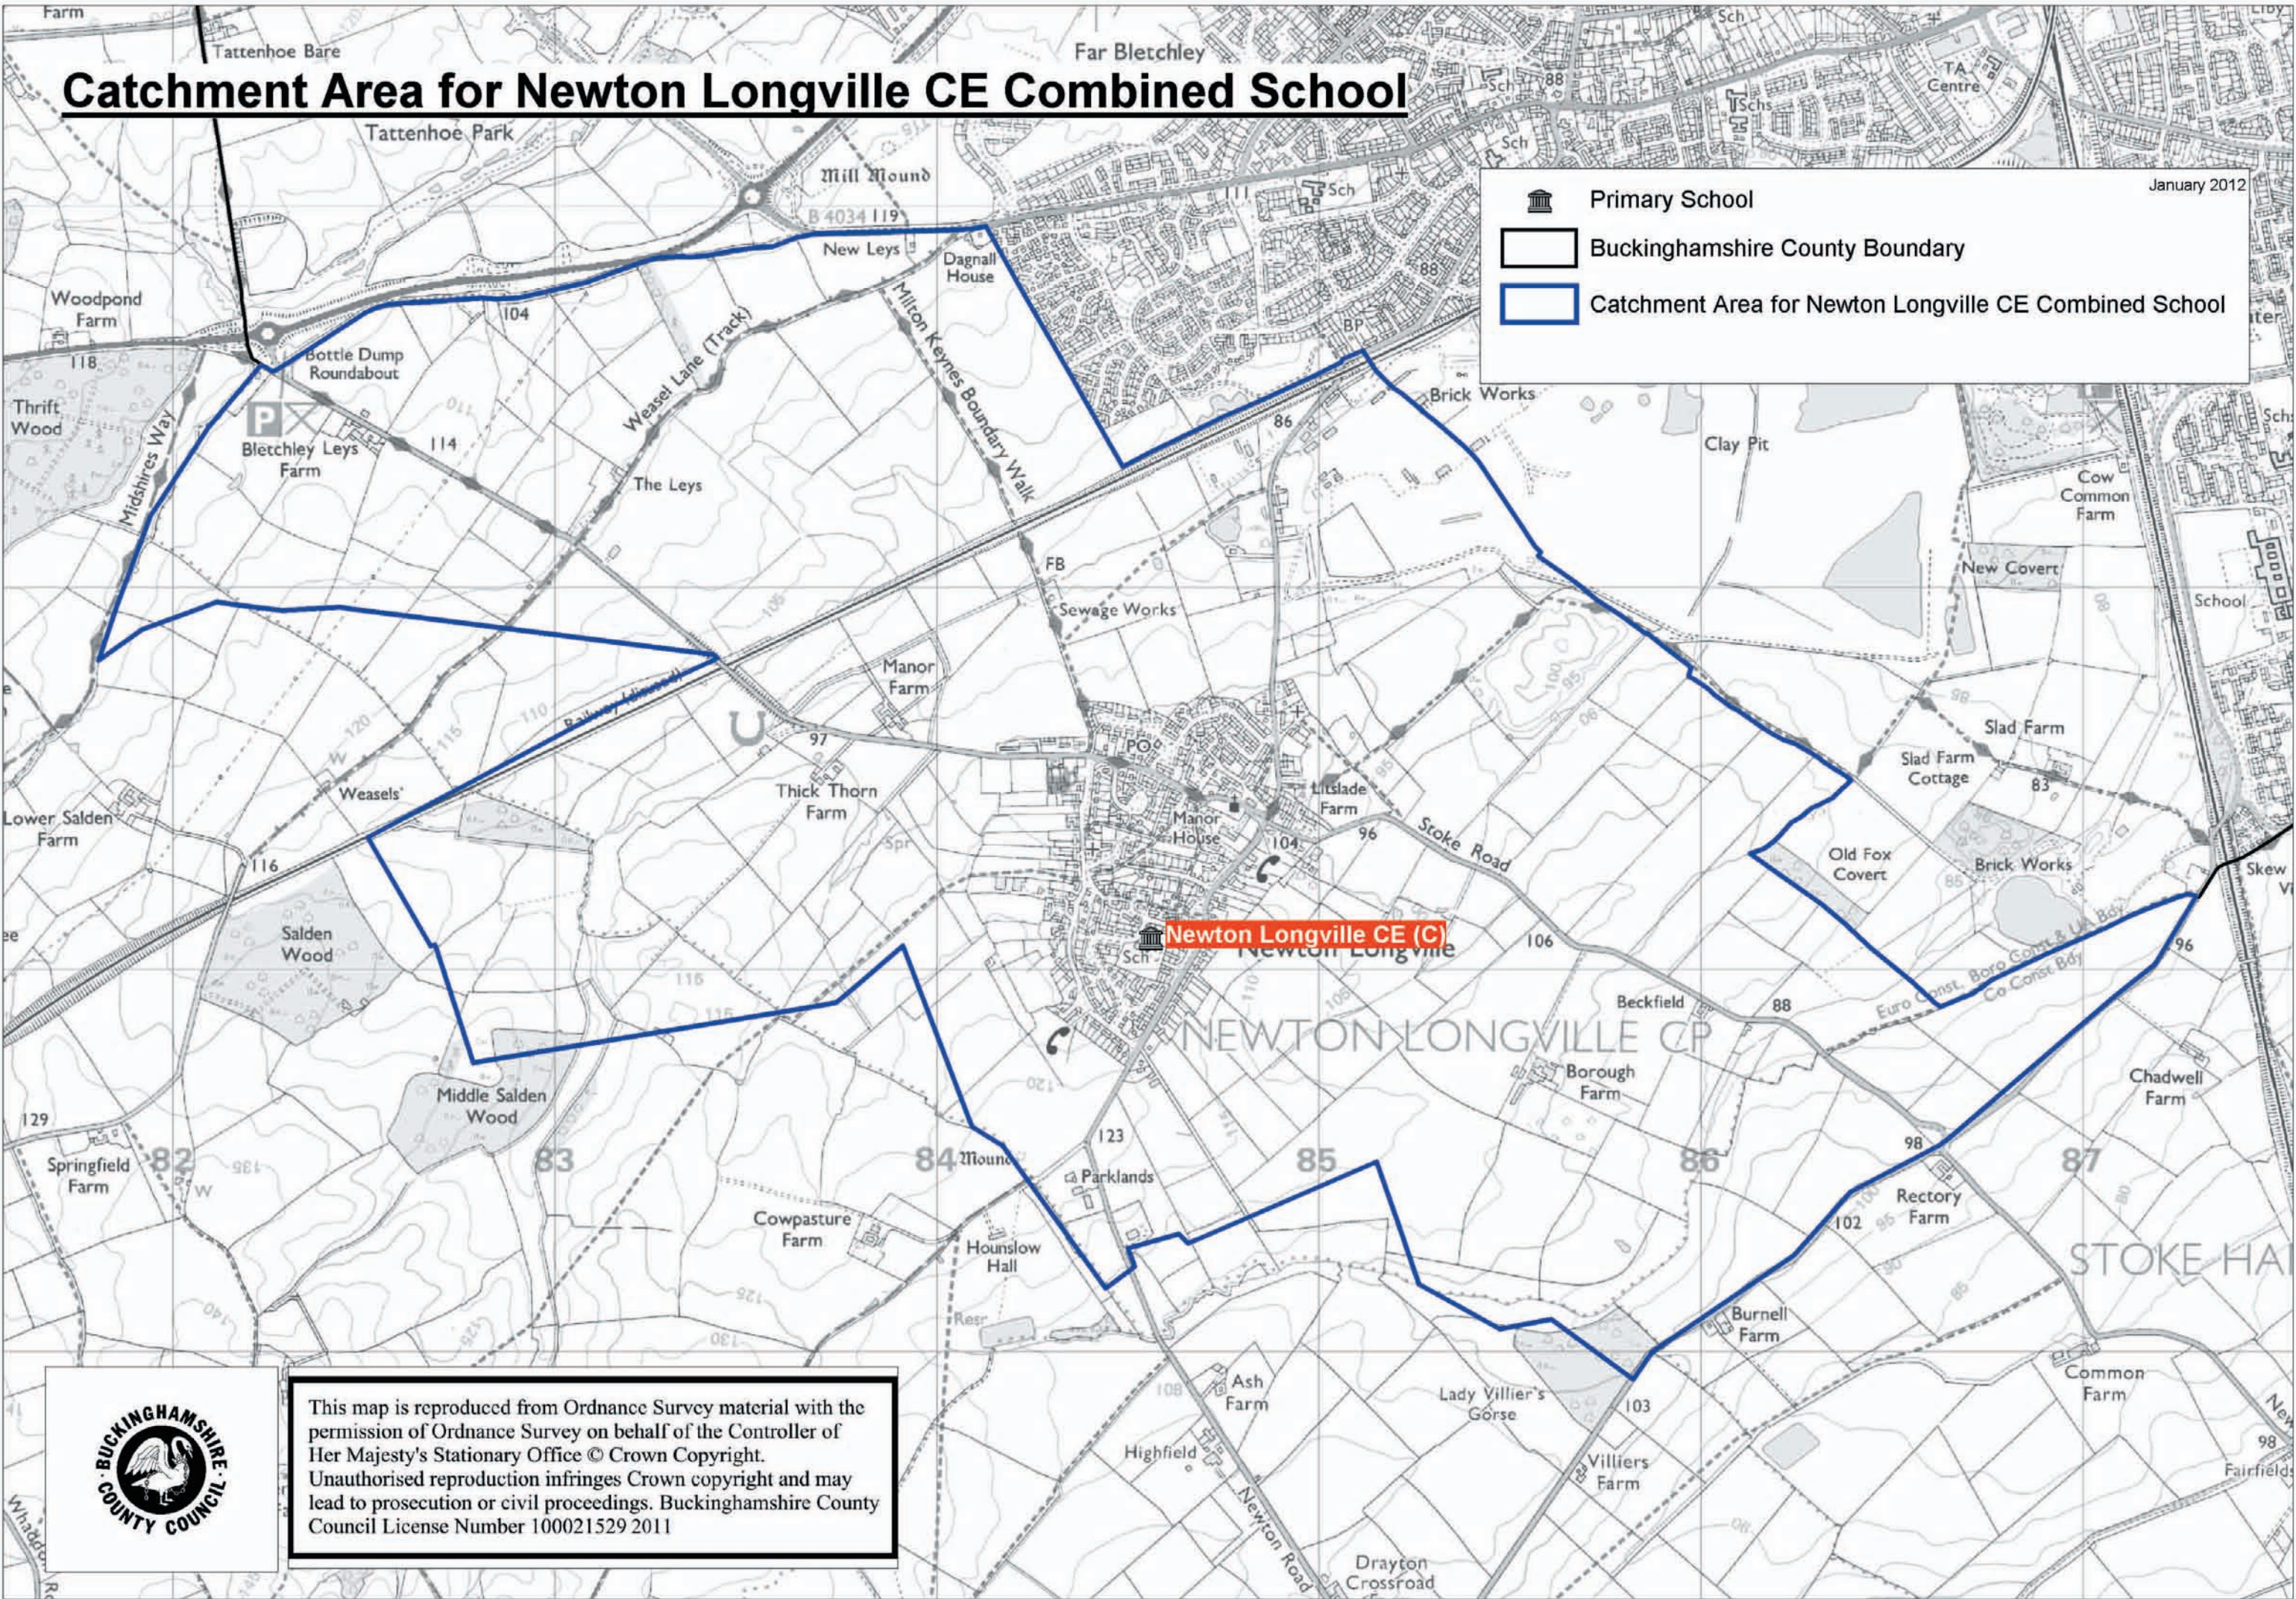

Catchment Area for Newton Longville CE Combined School

January 2012

-  Primary School
-  Buckinghamshire County Boundary
-  Catchment Area for Newton Longville CE Combined School

This map is reproduced from Ordnance Survey material with the permission of Ordnance Survey on behalf of the Controller of Her Majesty's Stationary Office © Crown Copyright. Unauthorised reproduction infringes Crown copyright and may lead to prosecution or civil proceedings. Buckinghamshire County Council License Number 100021529 2011