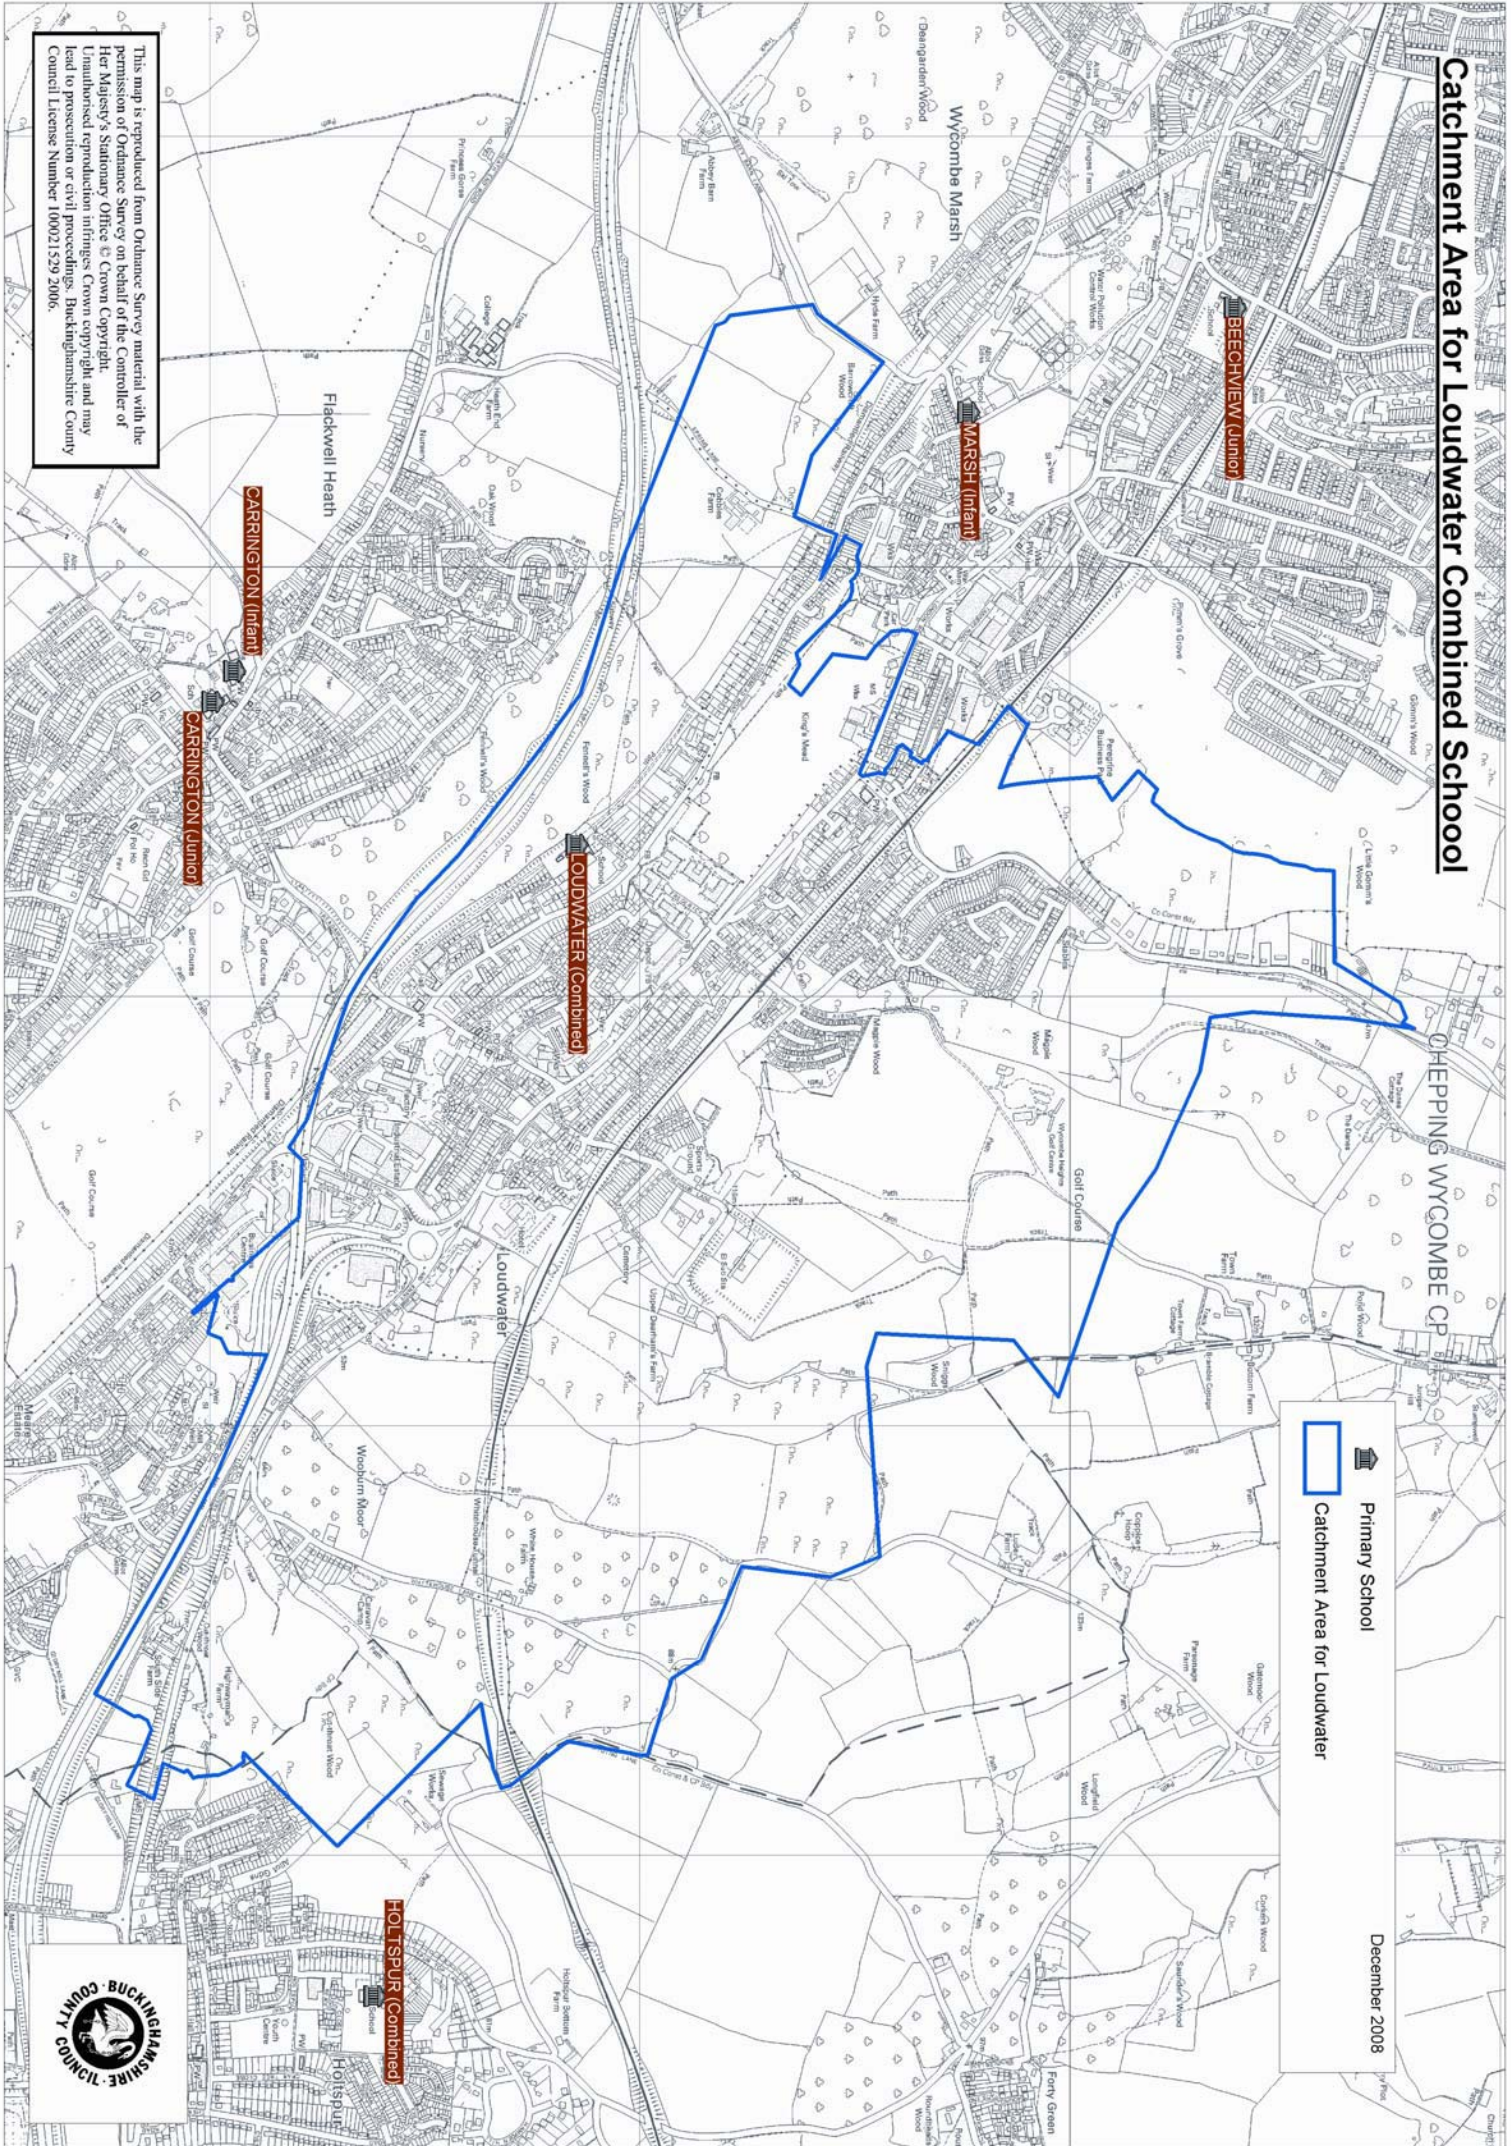

Catchment Area for Loudwater Combined School

 Primary School
 Catchment Area for Loudwater

December 2008

This map is reproduced from Ordnance Survey material with the permission of Ordnance Survey on behalf of the Controller of Her Majesty's Stationary Office © Crown Copyright. Unauthorised reproduction infringes Crown copyright and may lead to prosecution or civil proceedings. Buckinghamshire County Council License Number 100021529 2006.