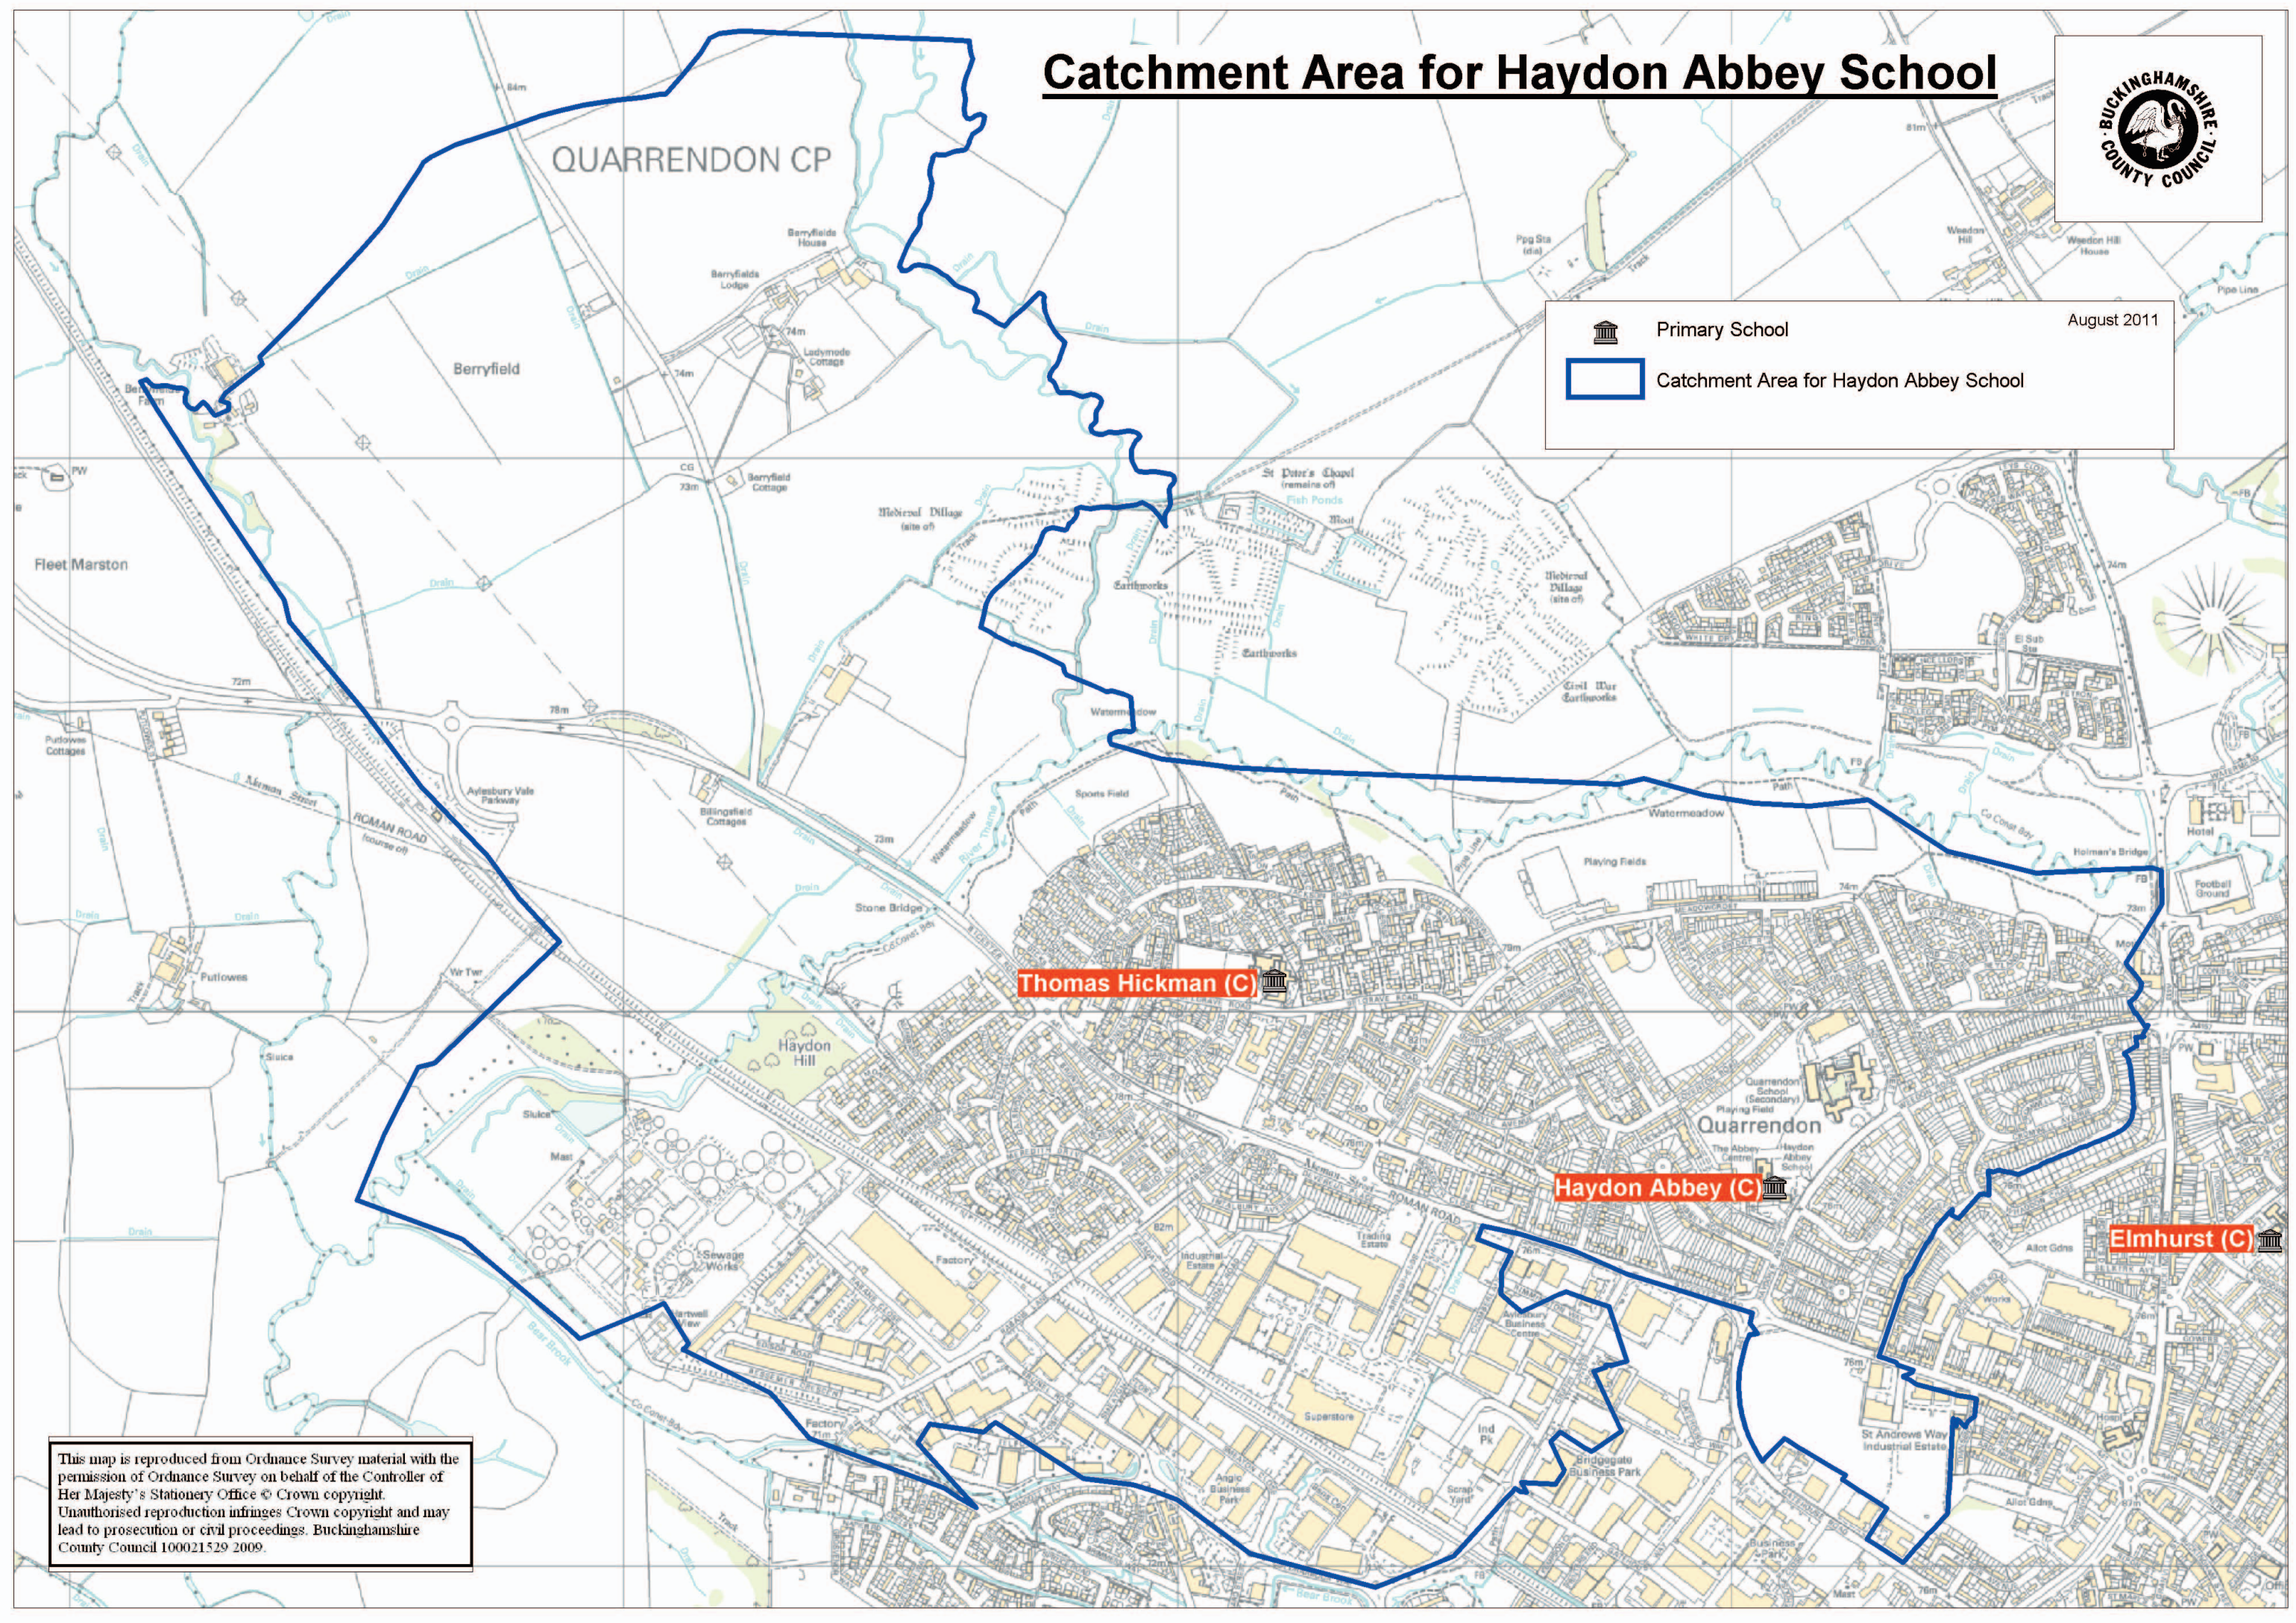

Catchment Area for Haydon Abbey School

August 2011

 Primary School

 Catchment Area for Haydon Abbey School

This map is reproduced from Ordnance Survey material with the permission of Ordnance Survey on behalf of the Controller of Her Majesty's Stationery Office © Crown copyright. Unauthorised reproduction infringes Crown copyright and may lead to prosecution or civil proceedings. Buckinghamshire County Council 100021529 2009.