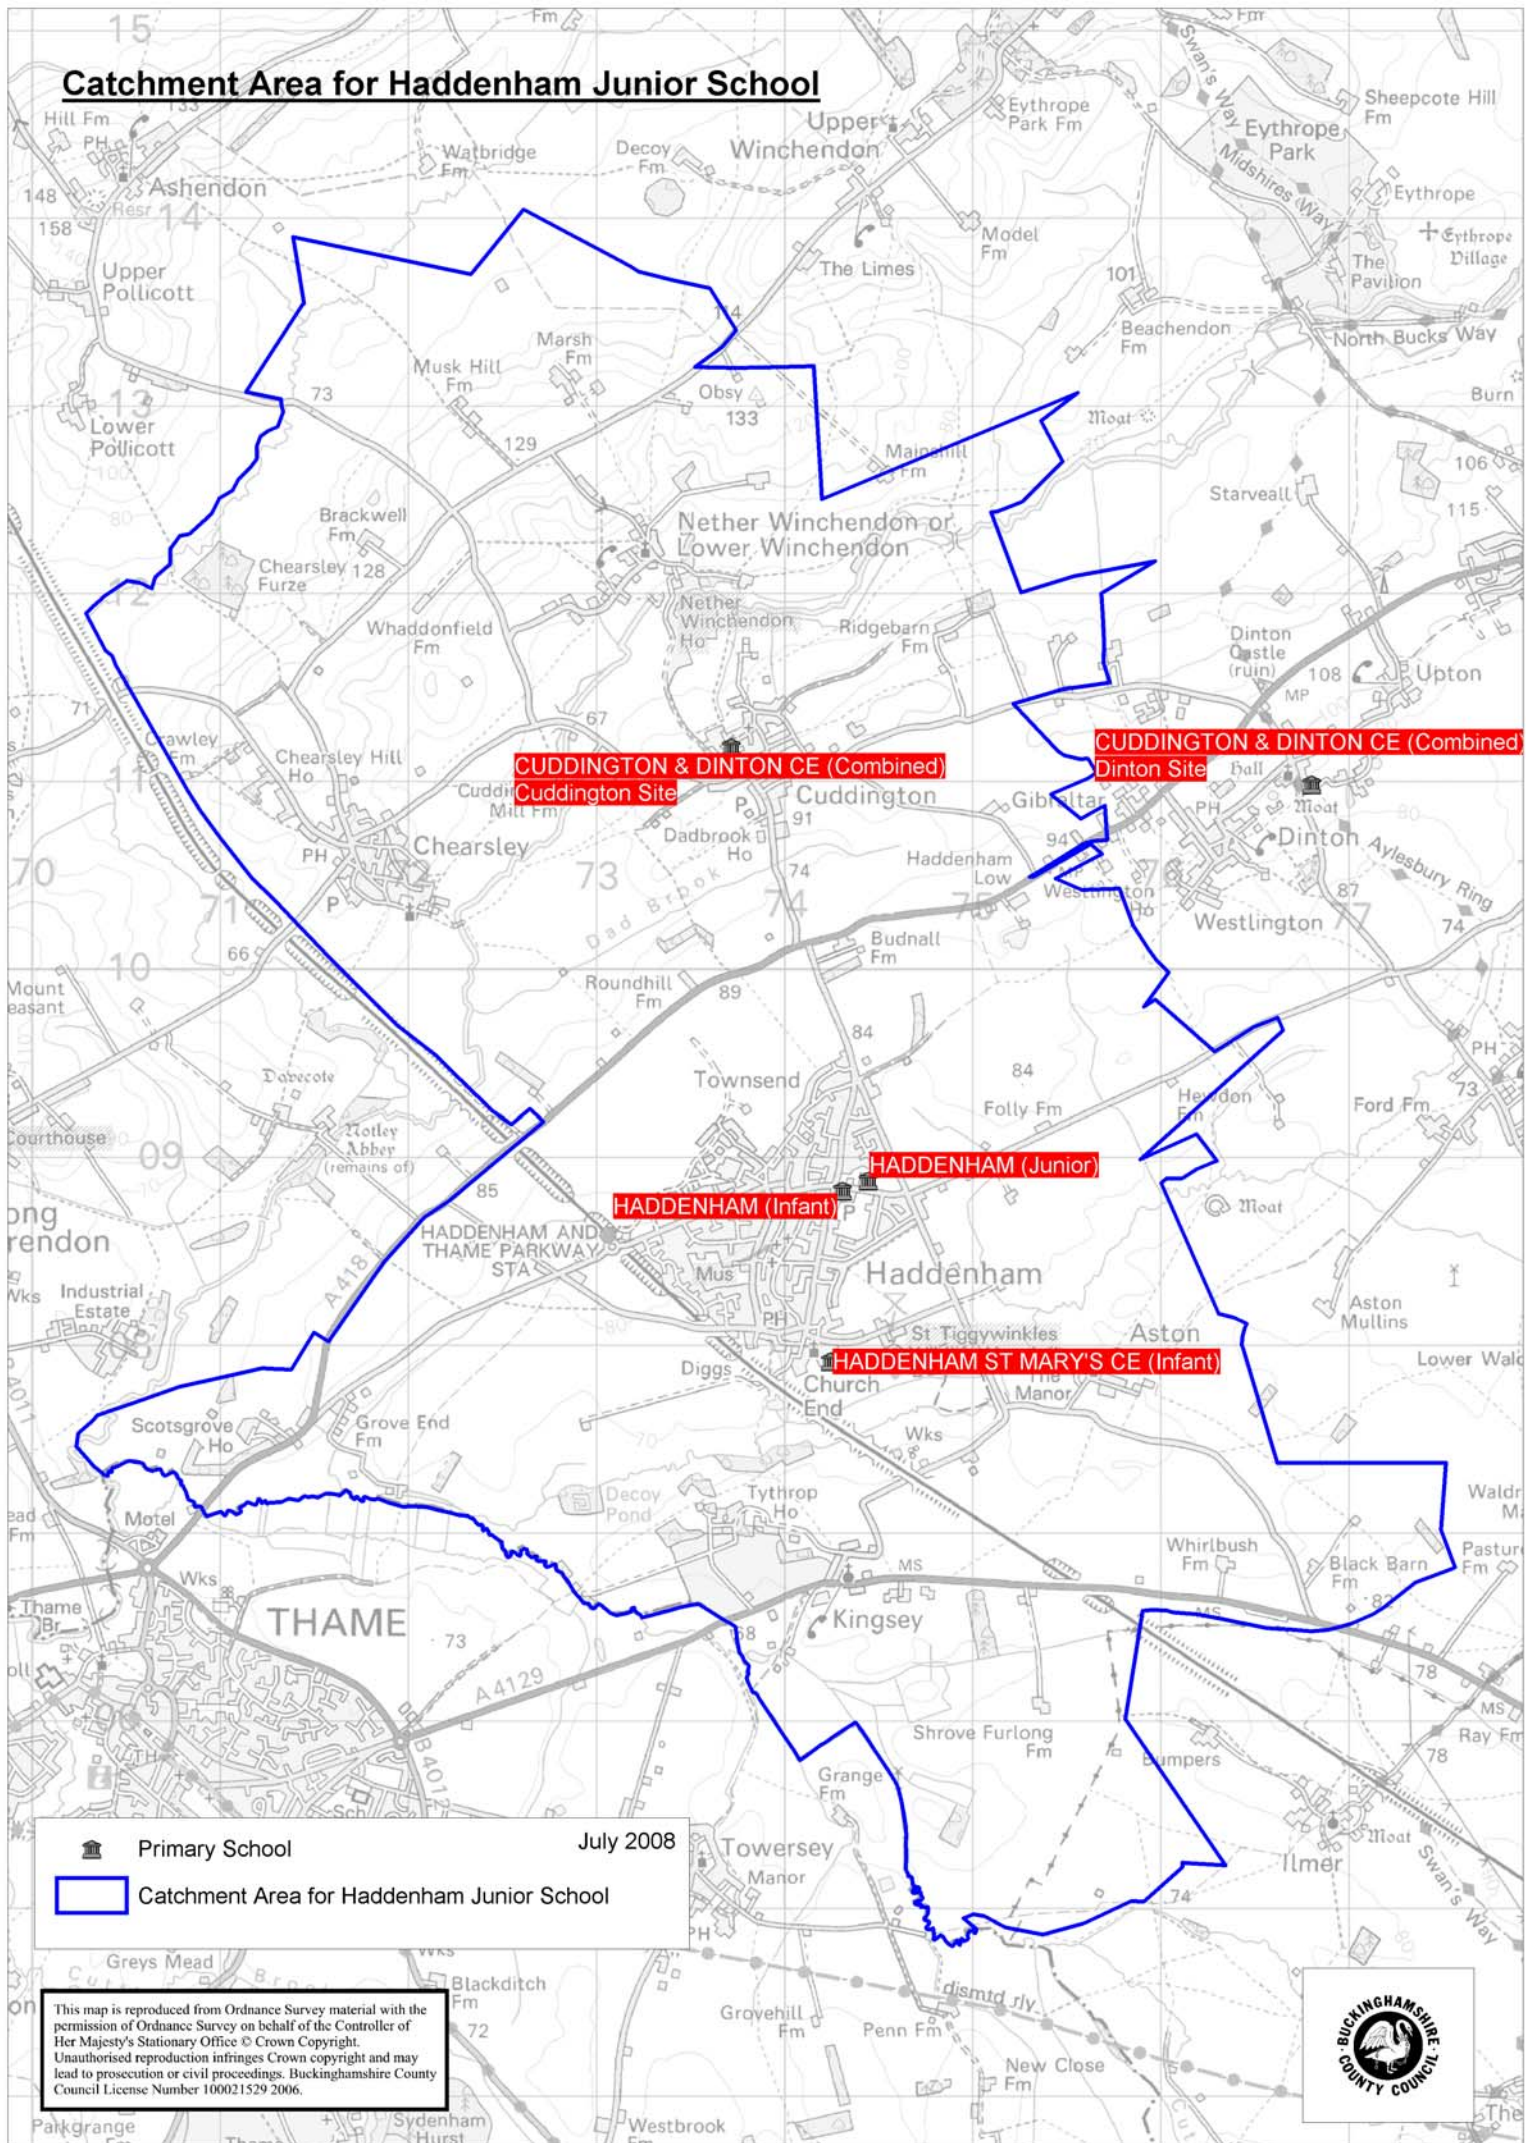

Catchment Area for Haddenham Junior School

 Primary School
 Catchment Area for Haddenham Junior School

July 2008

This map is reproduced from Ordnance Survey material with the permission of Ordnance Survey on behalf of the Controller of Her Majesty's Stationary Office © Crown Copyright. Unauthorised reproduction infringes Crown copyright and may lead to prosecution or civil proceedings. Buckinghamshire County Council License Number 100021529 2006.