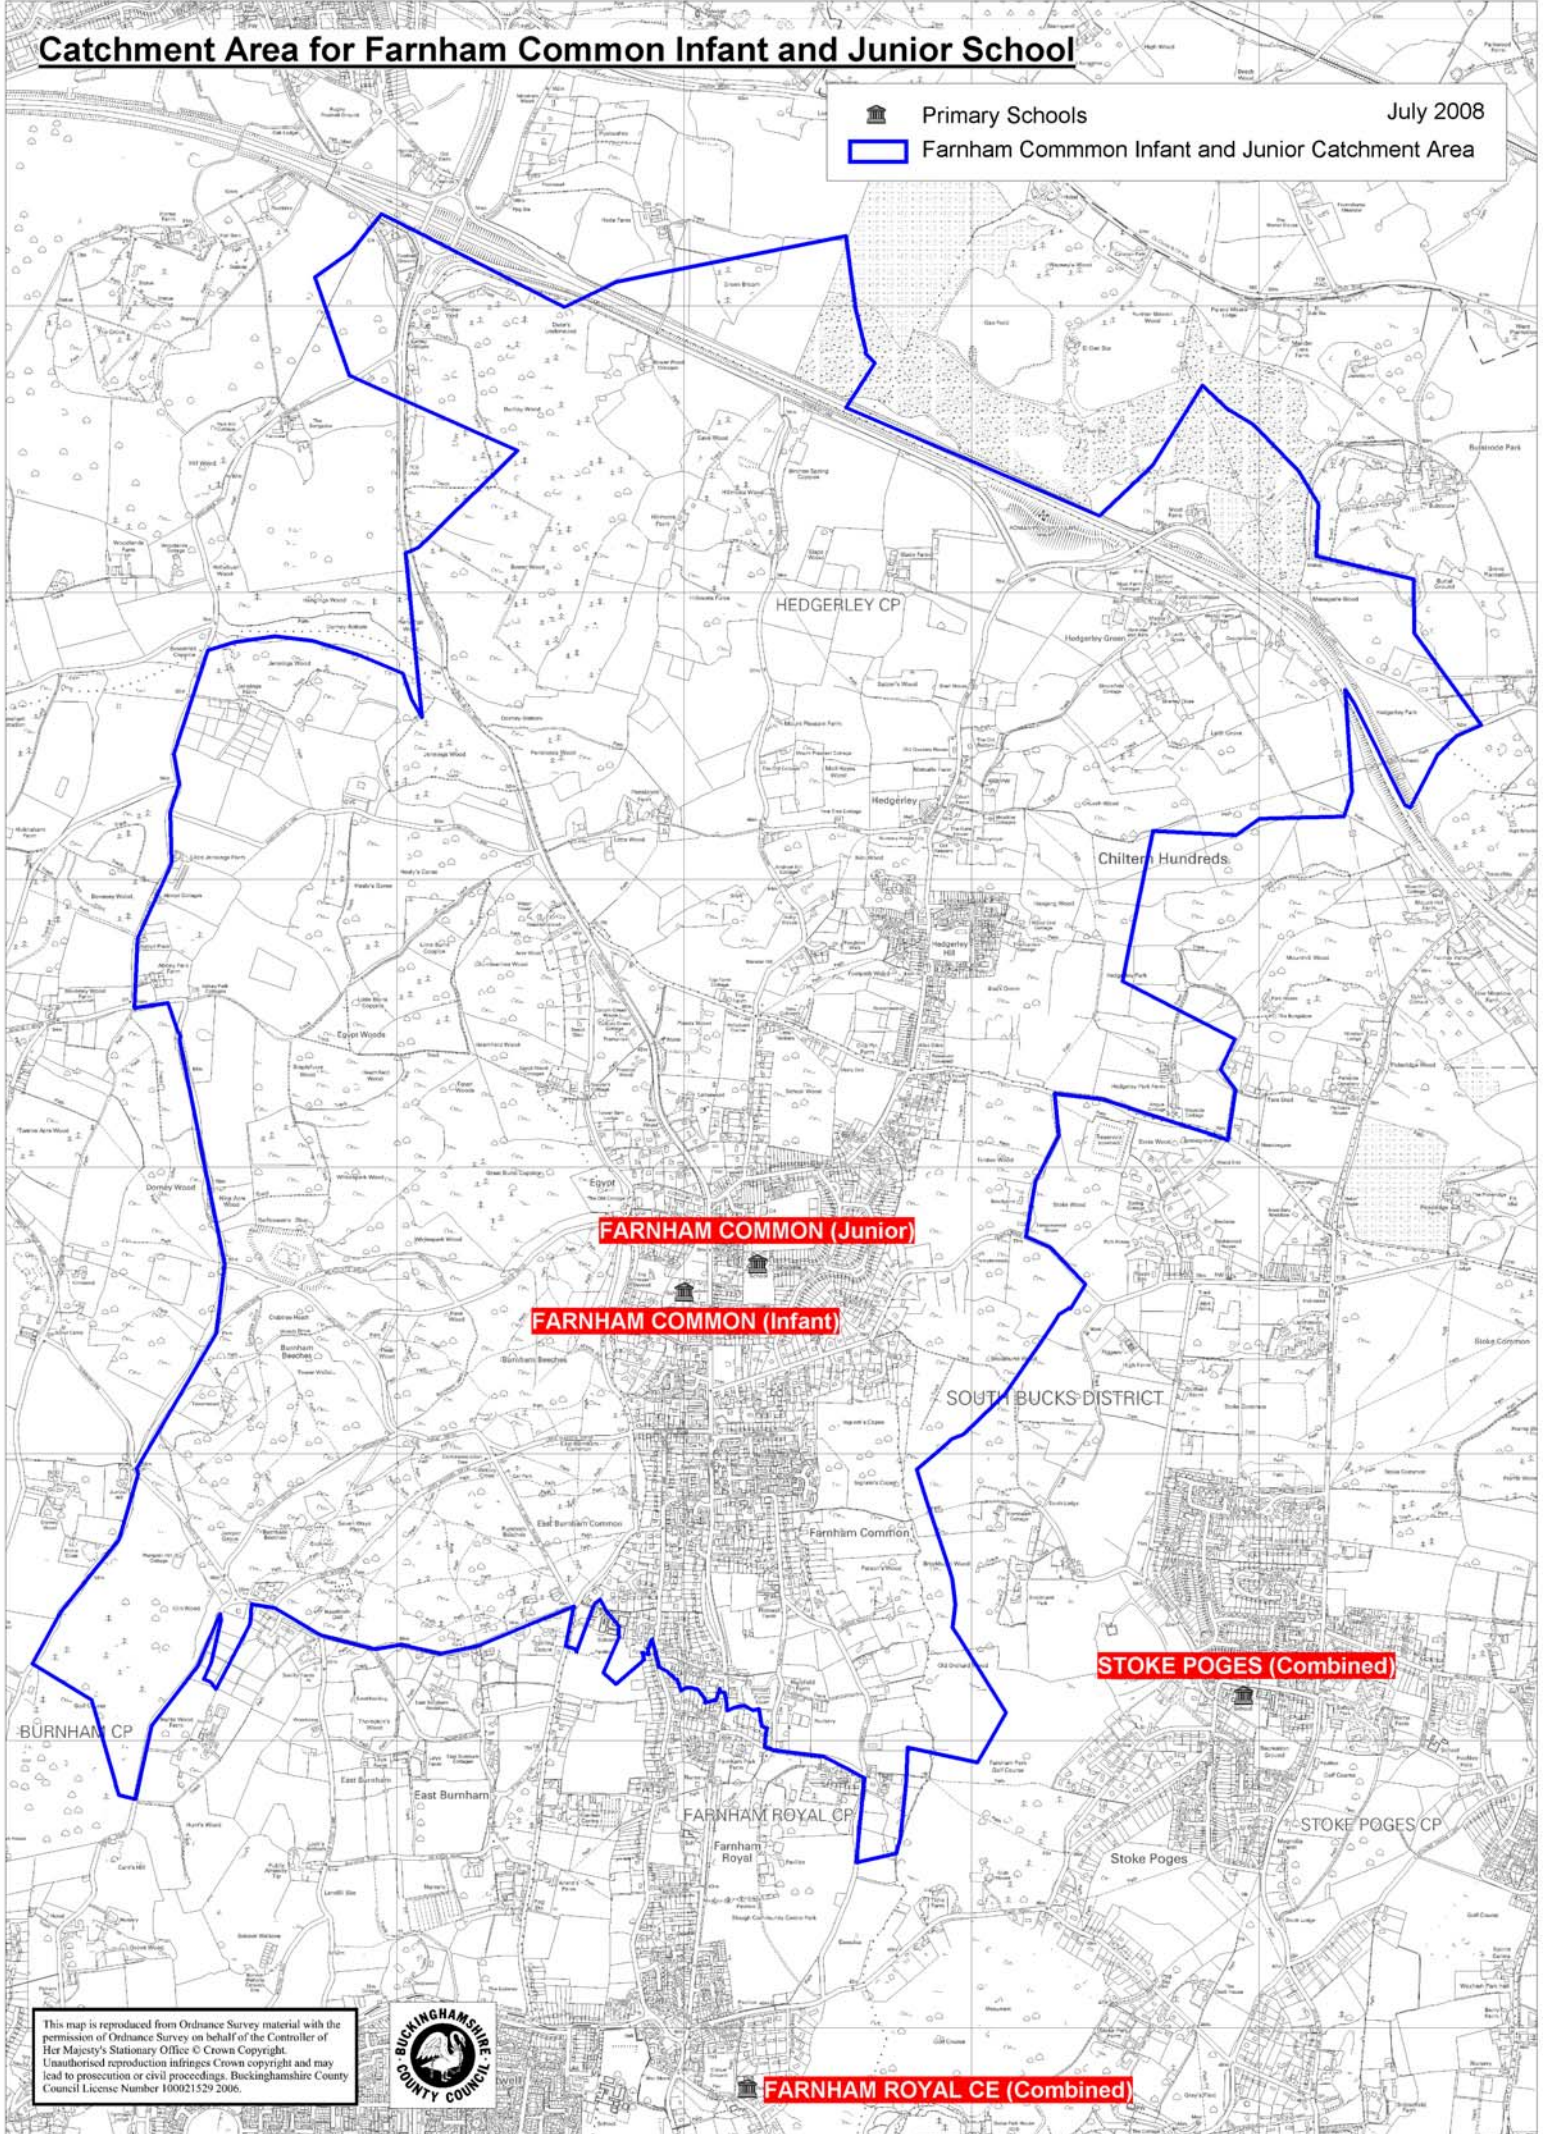

Catchment Area for Farnham Common Infant and Junior School

Primary Schools

July 2008

Farnham Common Infant and Junior Catchment Area

FARNHAM COMMON (Junior)

FARNHAM COMMON (Infant)

STOKE POGES (Combined)

FARNHAM ROYAL CE (Combined)