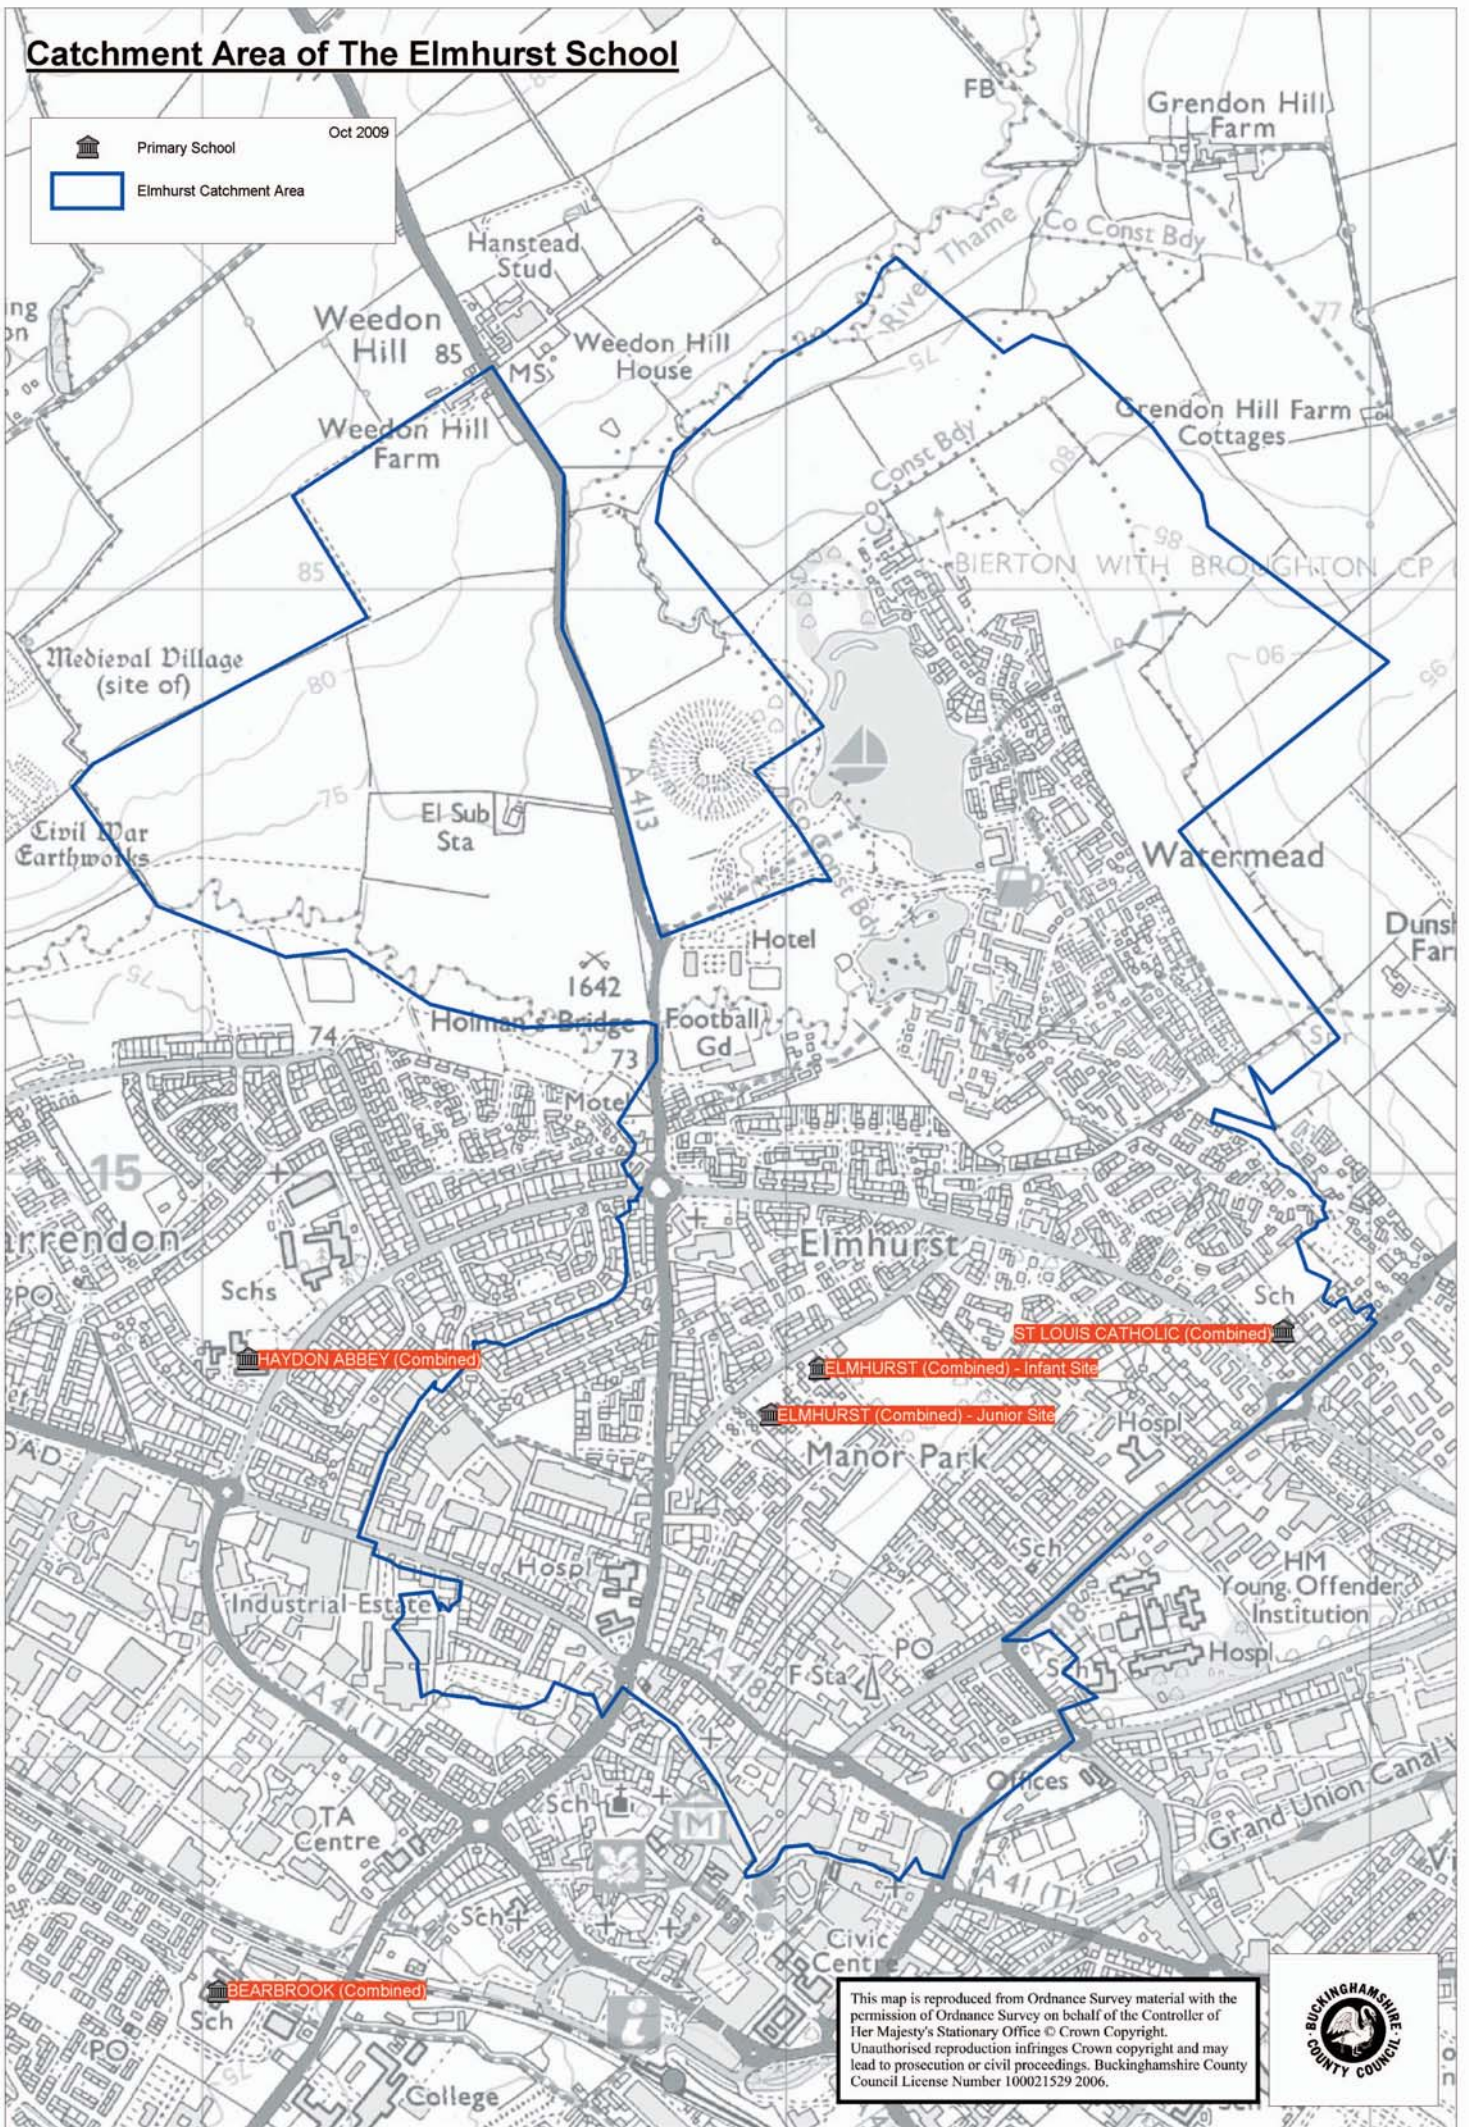

Catchment Area of The Elmhurst School

Oct 2009

 Primary School
 Elmhurst Catchment Area

This map is reproduced from Ordnance Survey material with the permission of Ordnance Survey on behalf of the Controller of Her Majesty's Stationary Office © Crown Copyright. Unauthorised reproduction infringes Crown copyright and may lead to prosecution or civil proceedings. Buckinghamshire County Council License Number 100021529 2006.