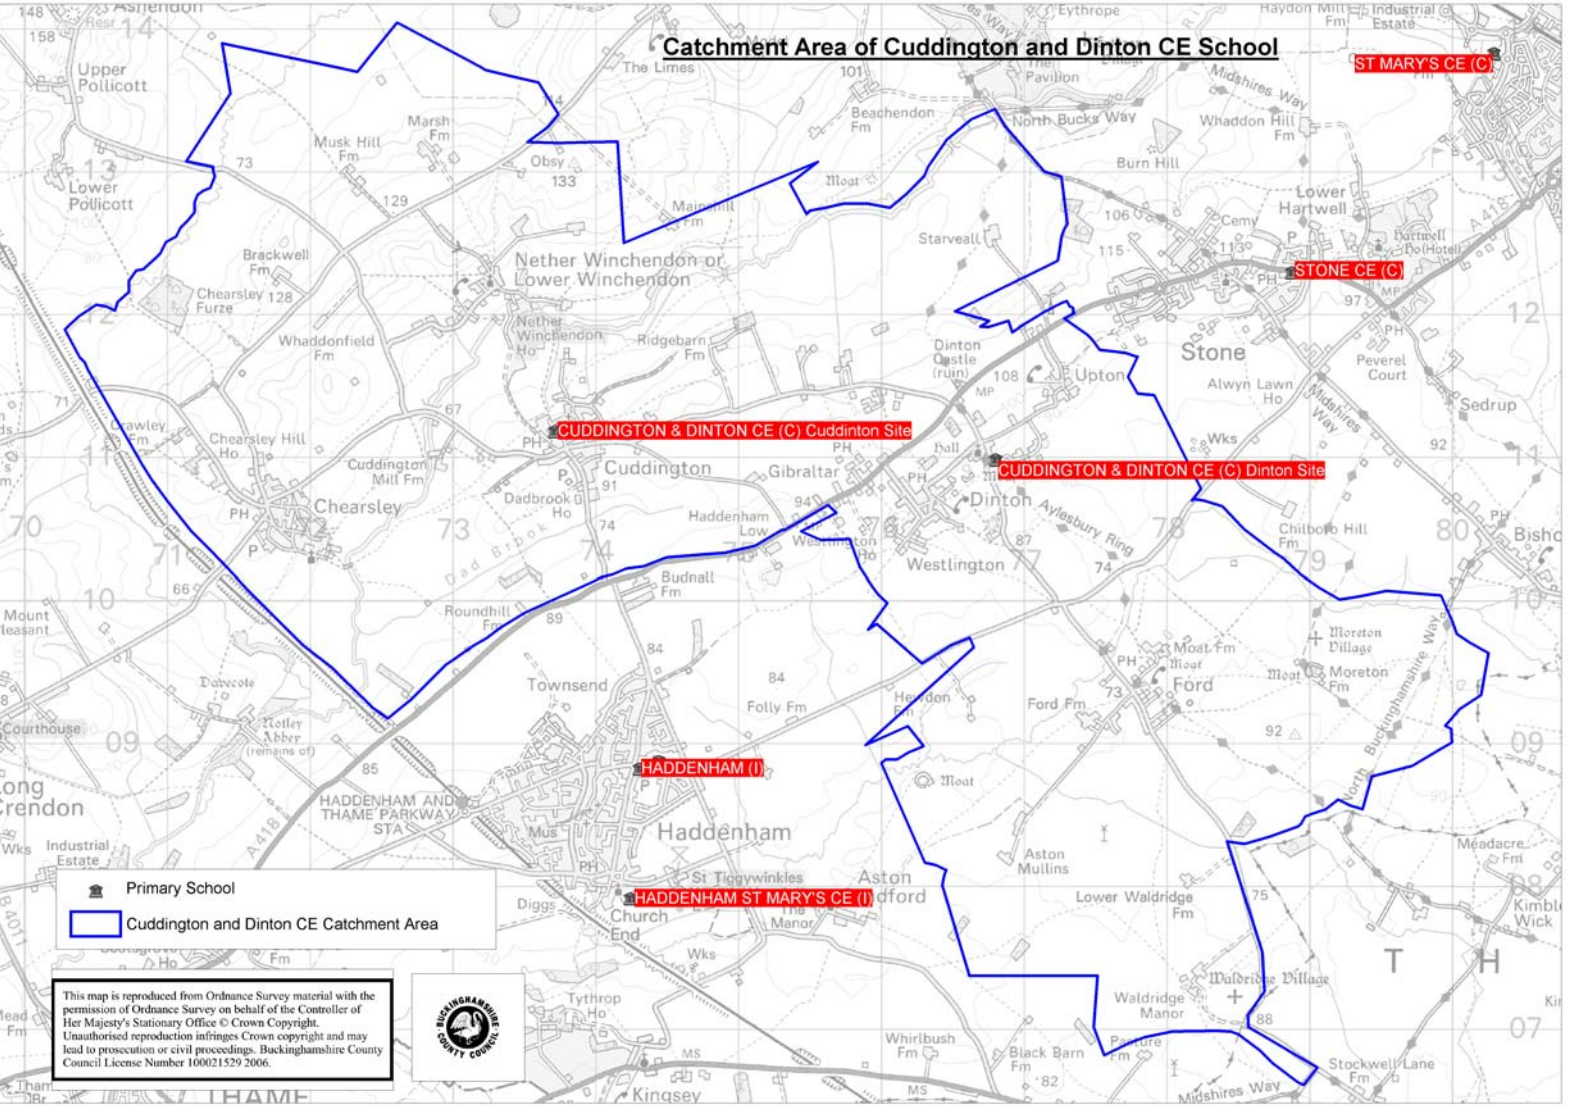

Catchment Area of Cuddington and Dinton CE School

Primary School
 Cuddington and Dinton CE Catchment Area