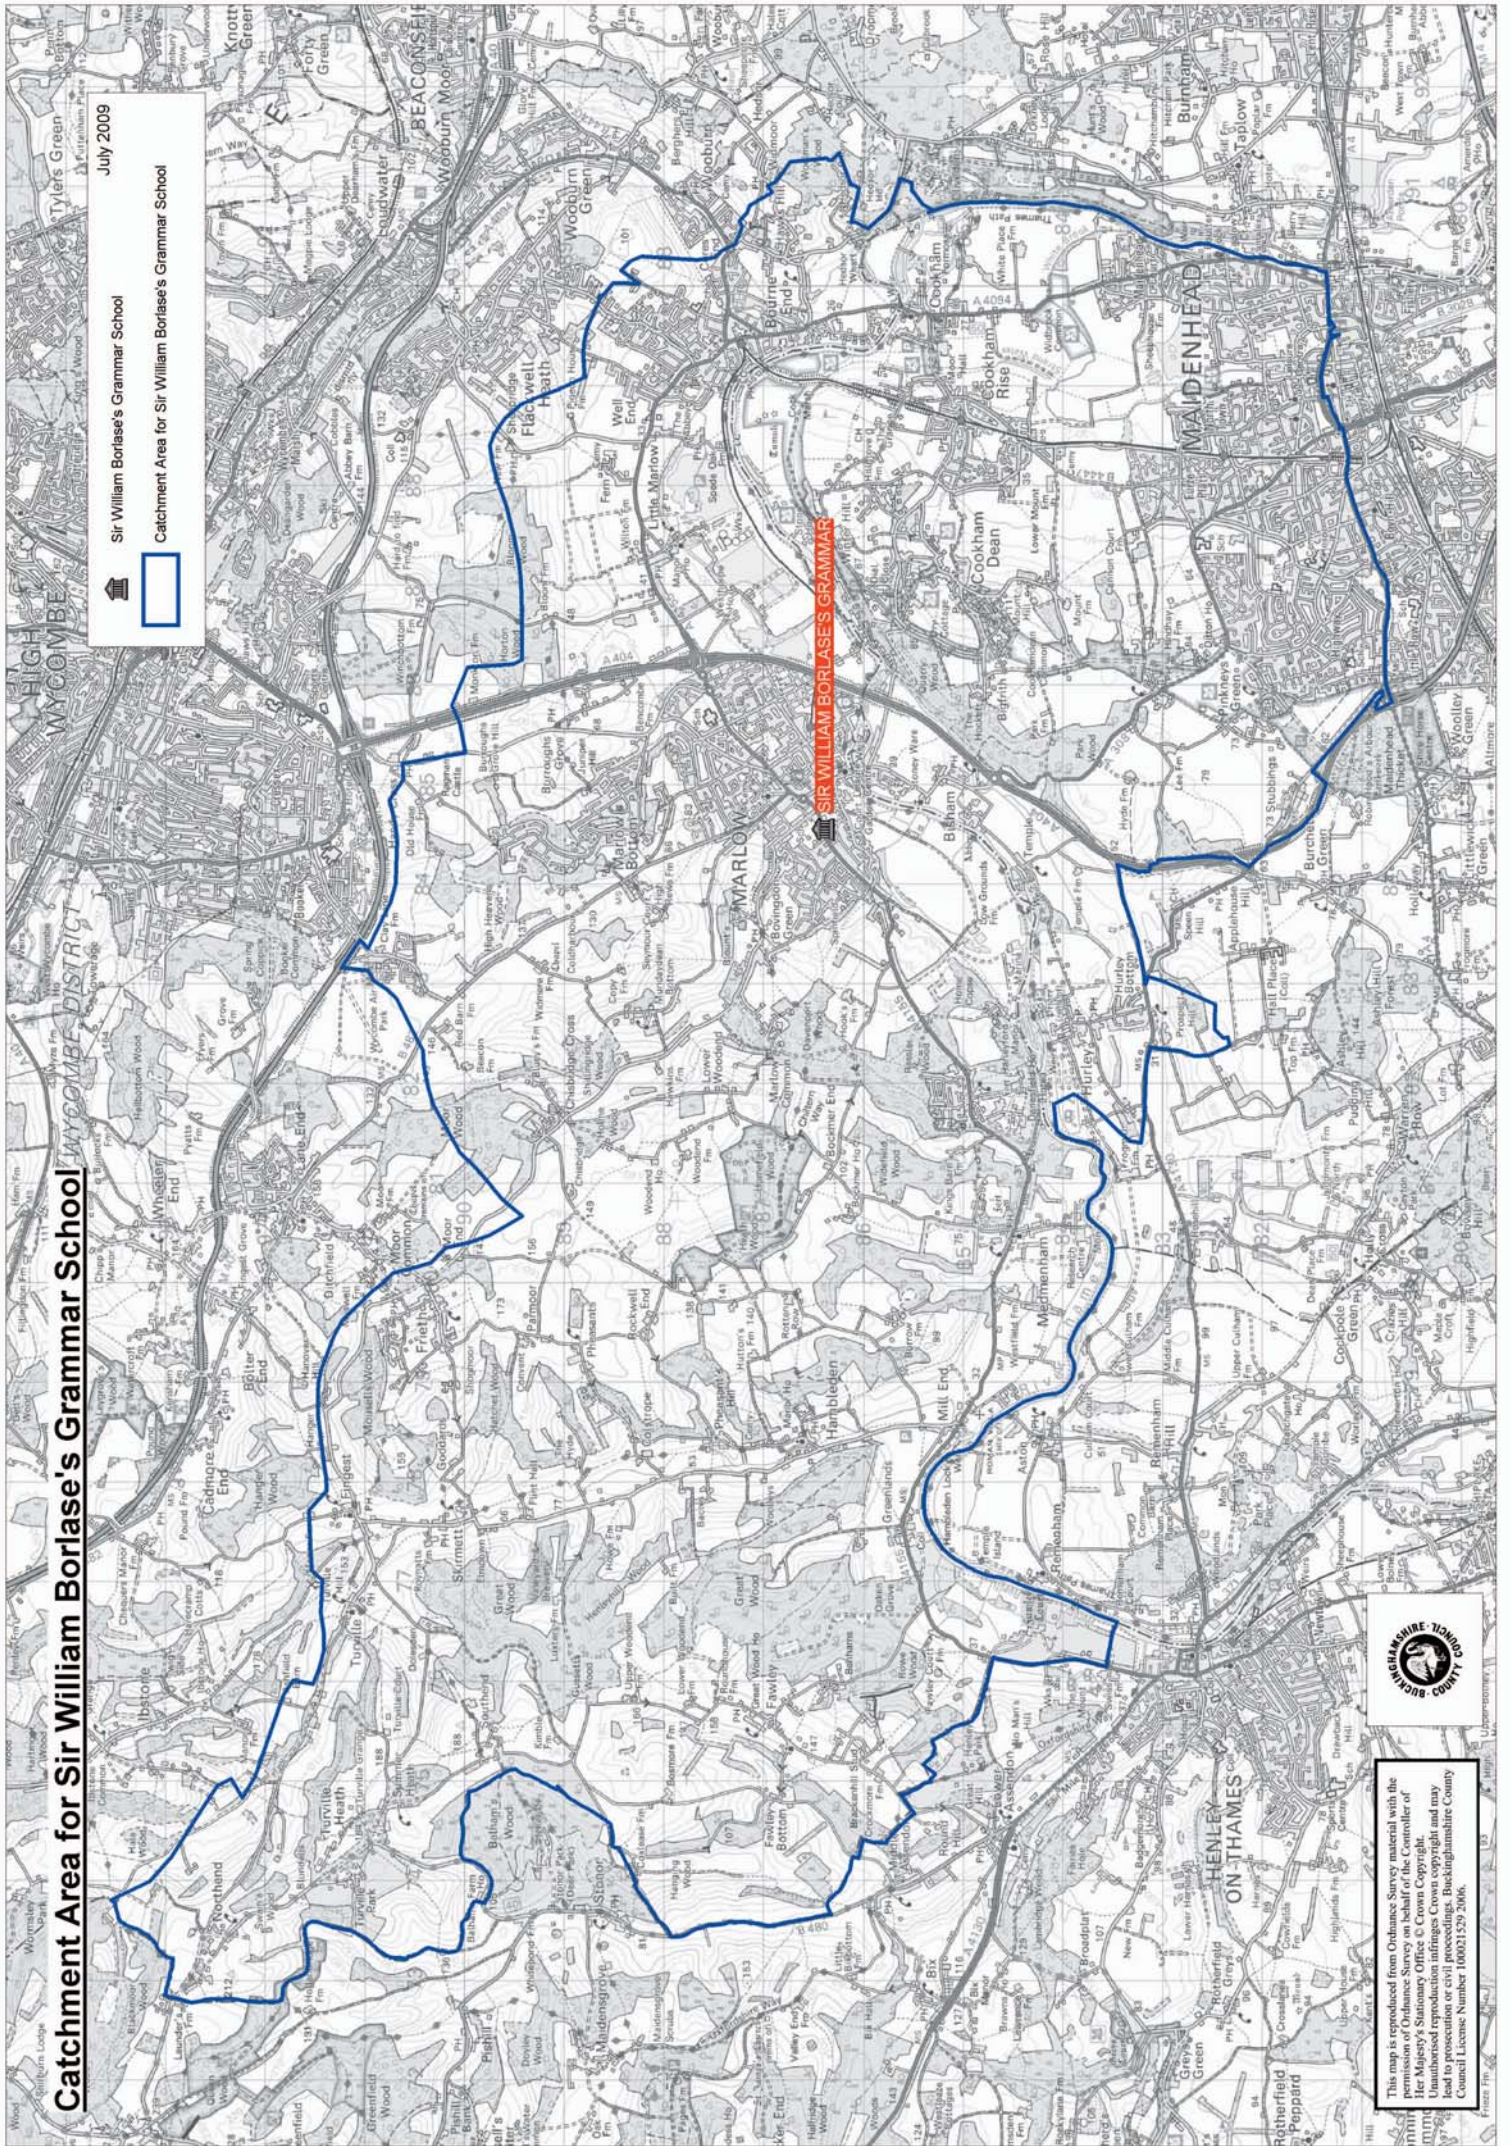

Catchment Area for Sir William Borlase's Grammar School

July 2009

Sir William Borlase's Grammar School

Catchment Area for Sir William Borlase's Grammar School

SIR WILLIAM BORLASE'S GRAMMAR