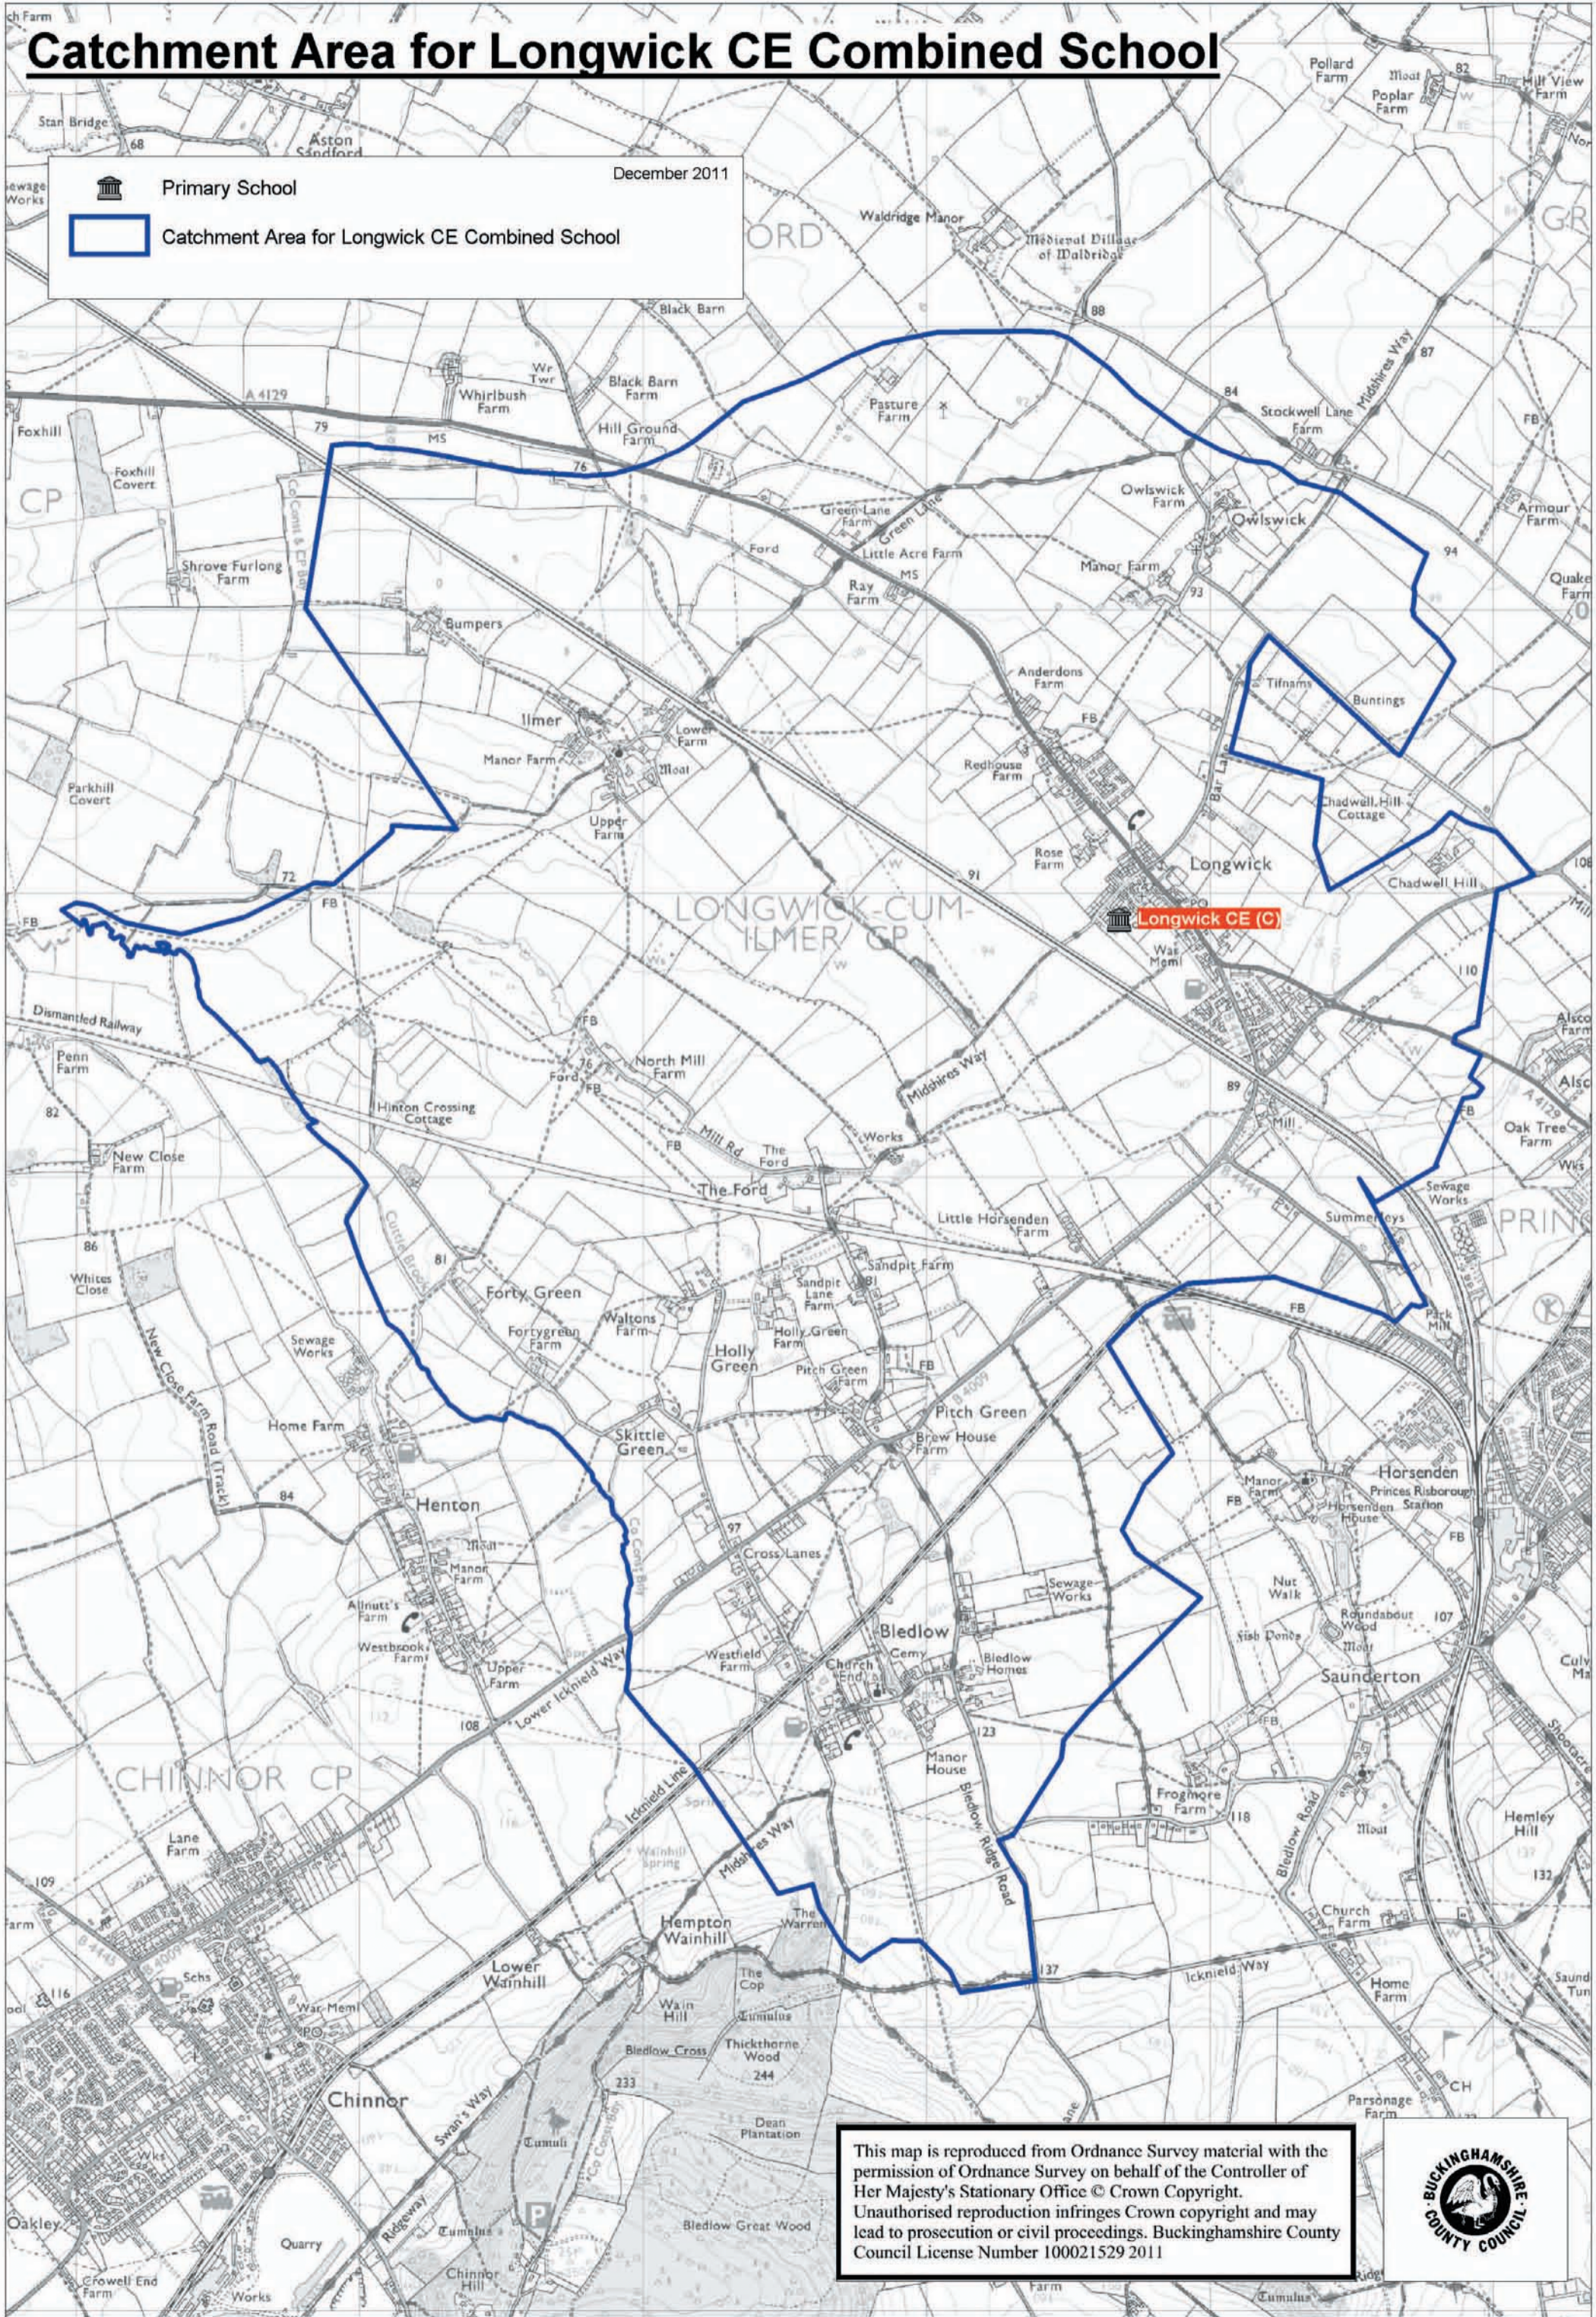

Catchment Area for Longwick CE Combined School

December 2011

-  Primary School
-  Catchment Area for Longwick CE Combined School

This map is reproduced from Ordnance Survey material with the permission of Ordnance Survey on behalf of the Controller of Her Majesty's Stationary Office © Crown Copyright. Unauthorised reproduction infringes Crown copyright and may lead to prosecution or civil proceedings. Buckinghamshire County Council License Number 100021529 2011