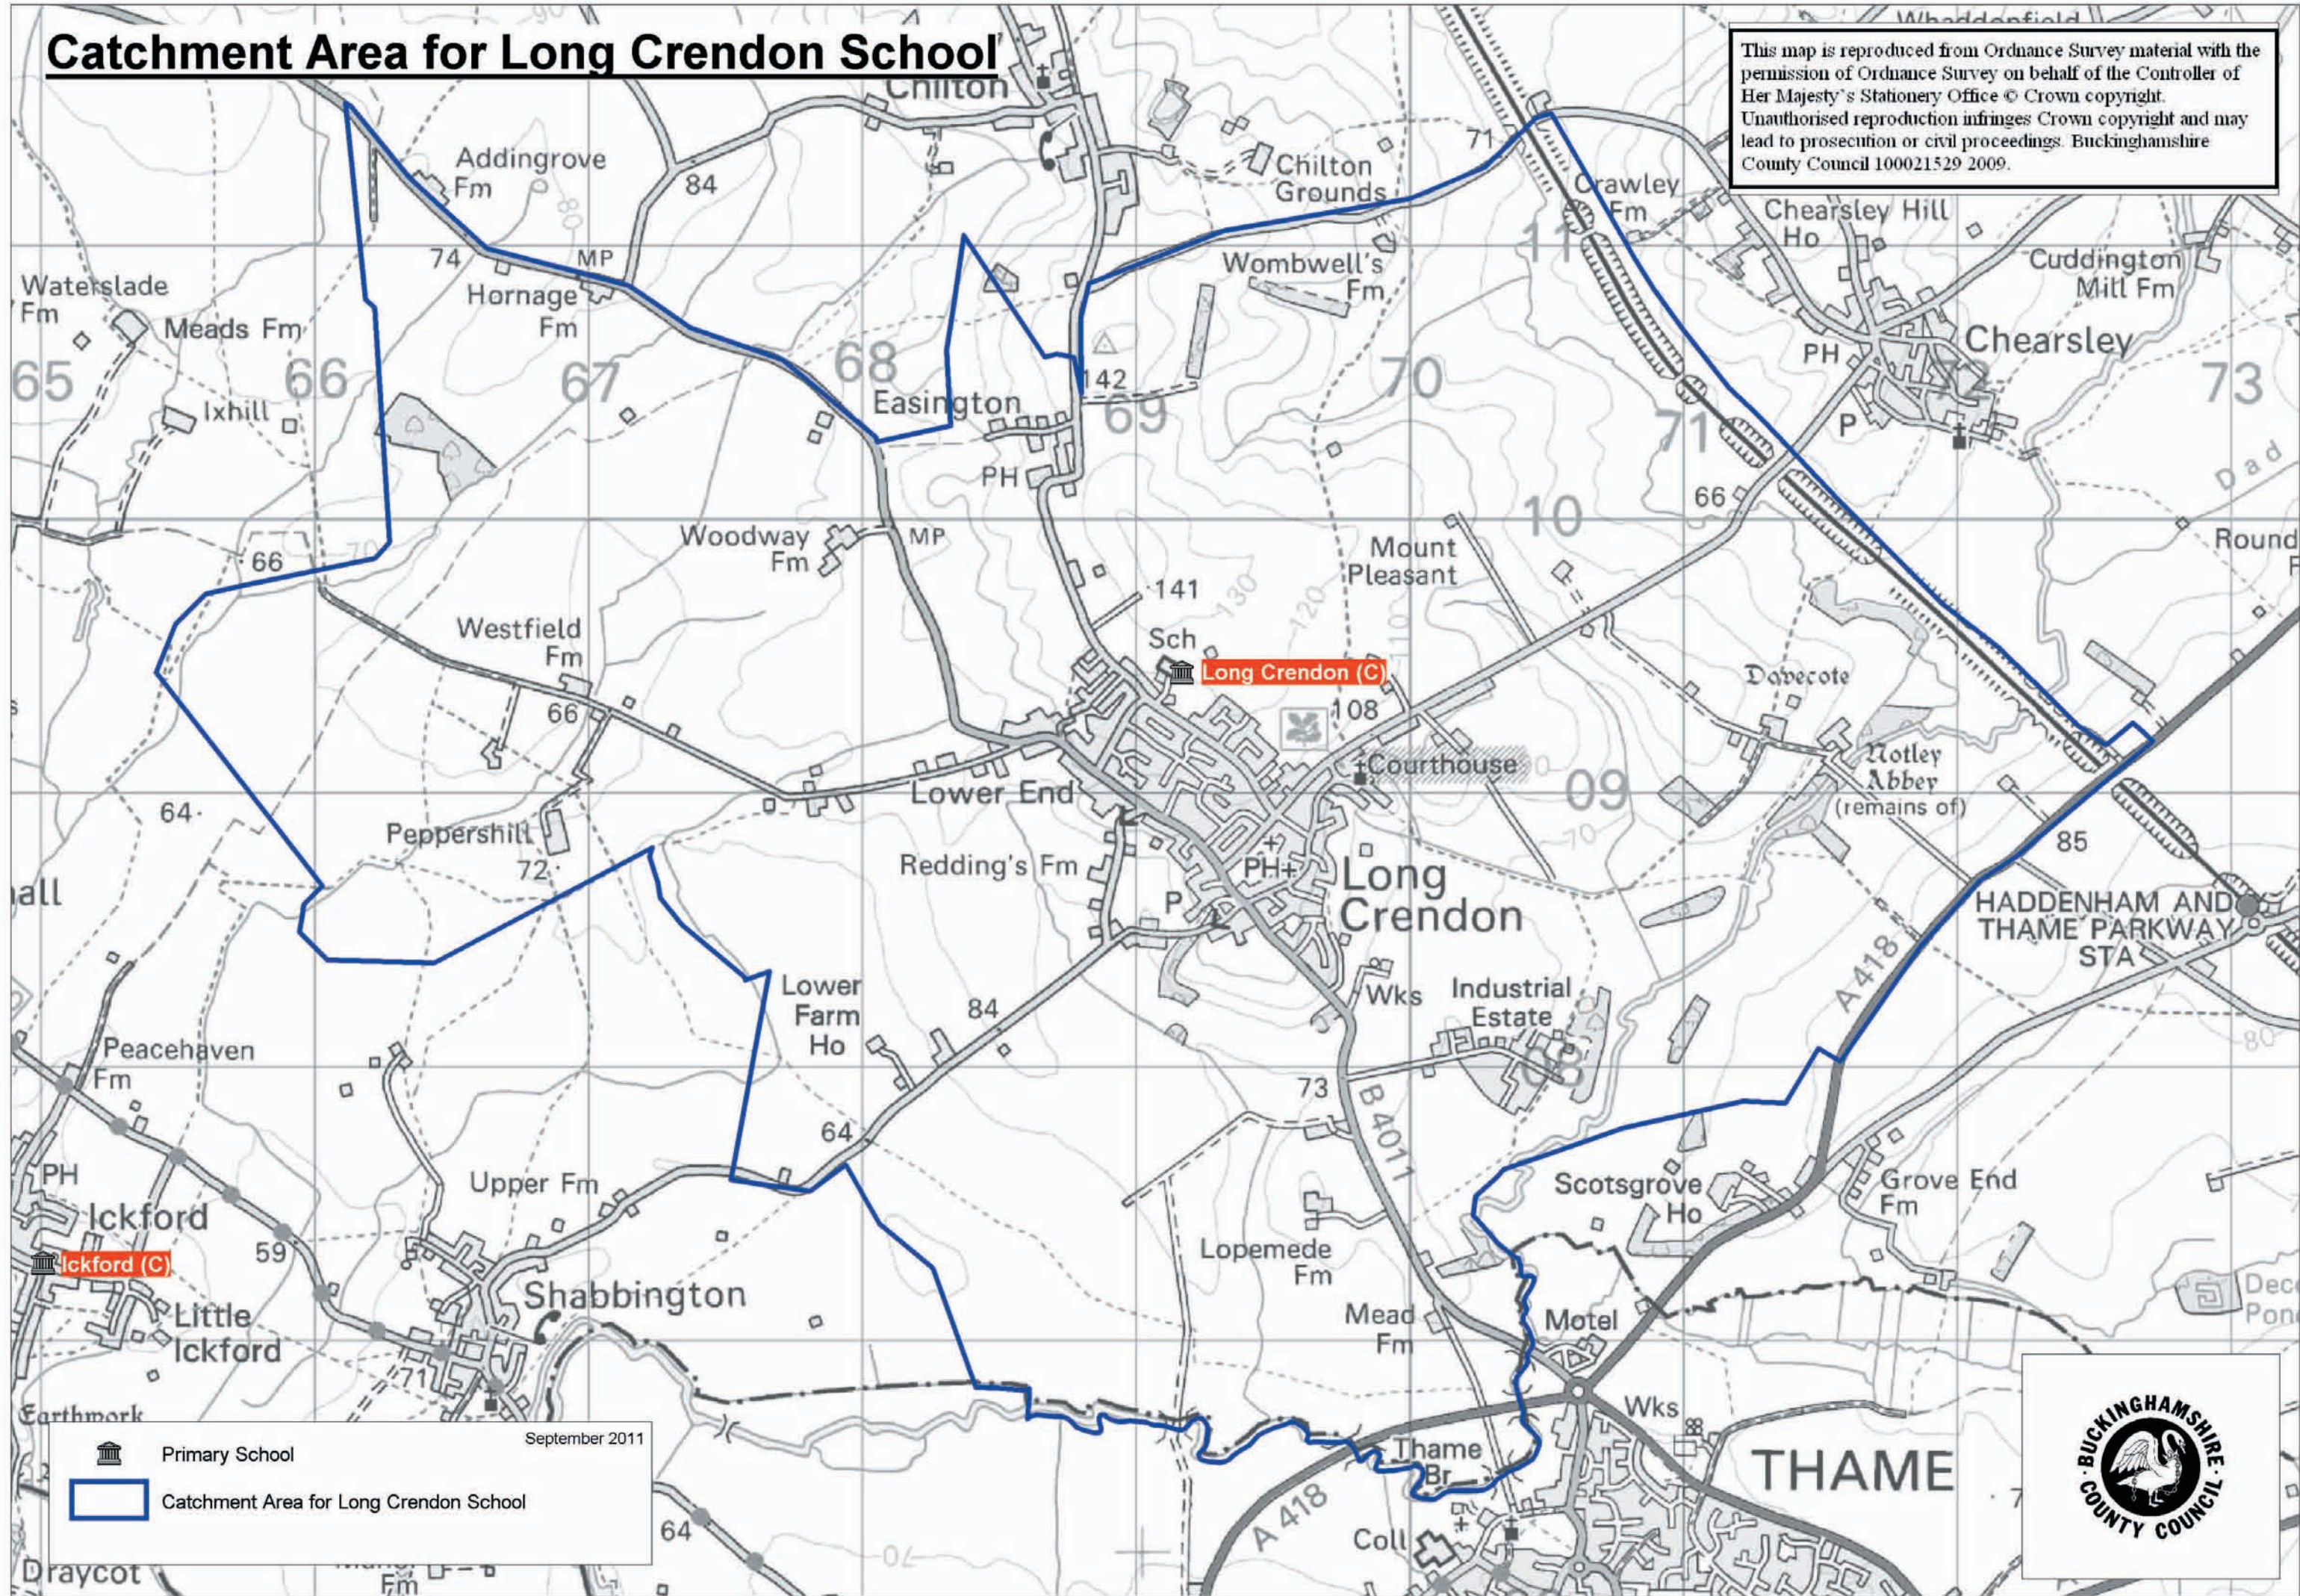

Catchment Area for Long Crendon School

This map is reproduced from Ordnance Survey material with the permission of Ordnance Survey on behalf of the Controller of Her Majesty's Stationery Office © Crown copyright. Unauthorised reproduction infringes Crown copyright and may lead to prosecution or civil proceedings. Buckinghamshire County Council 100021529 2009.

-  Primary School
-  Catchment Area for Long Crendon School

September 2011