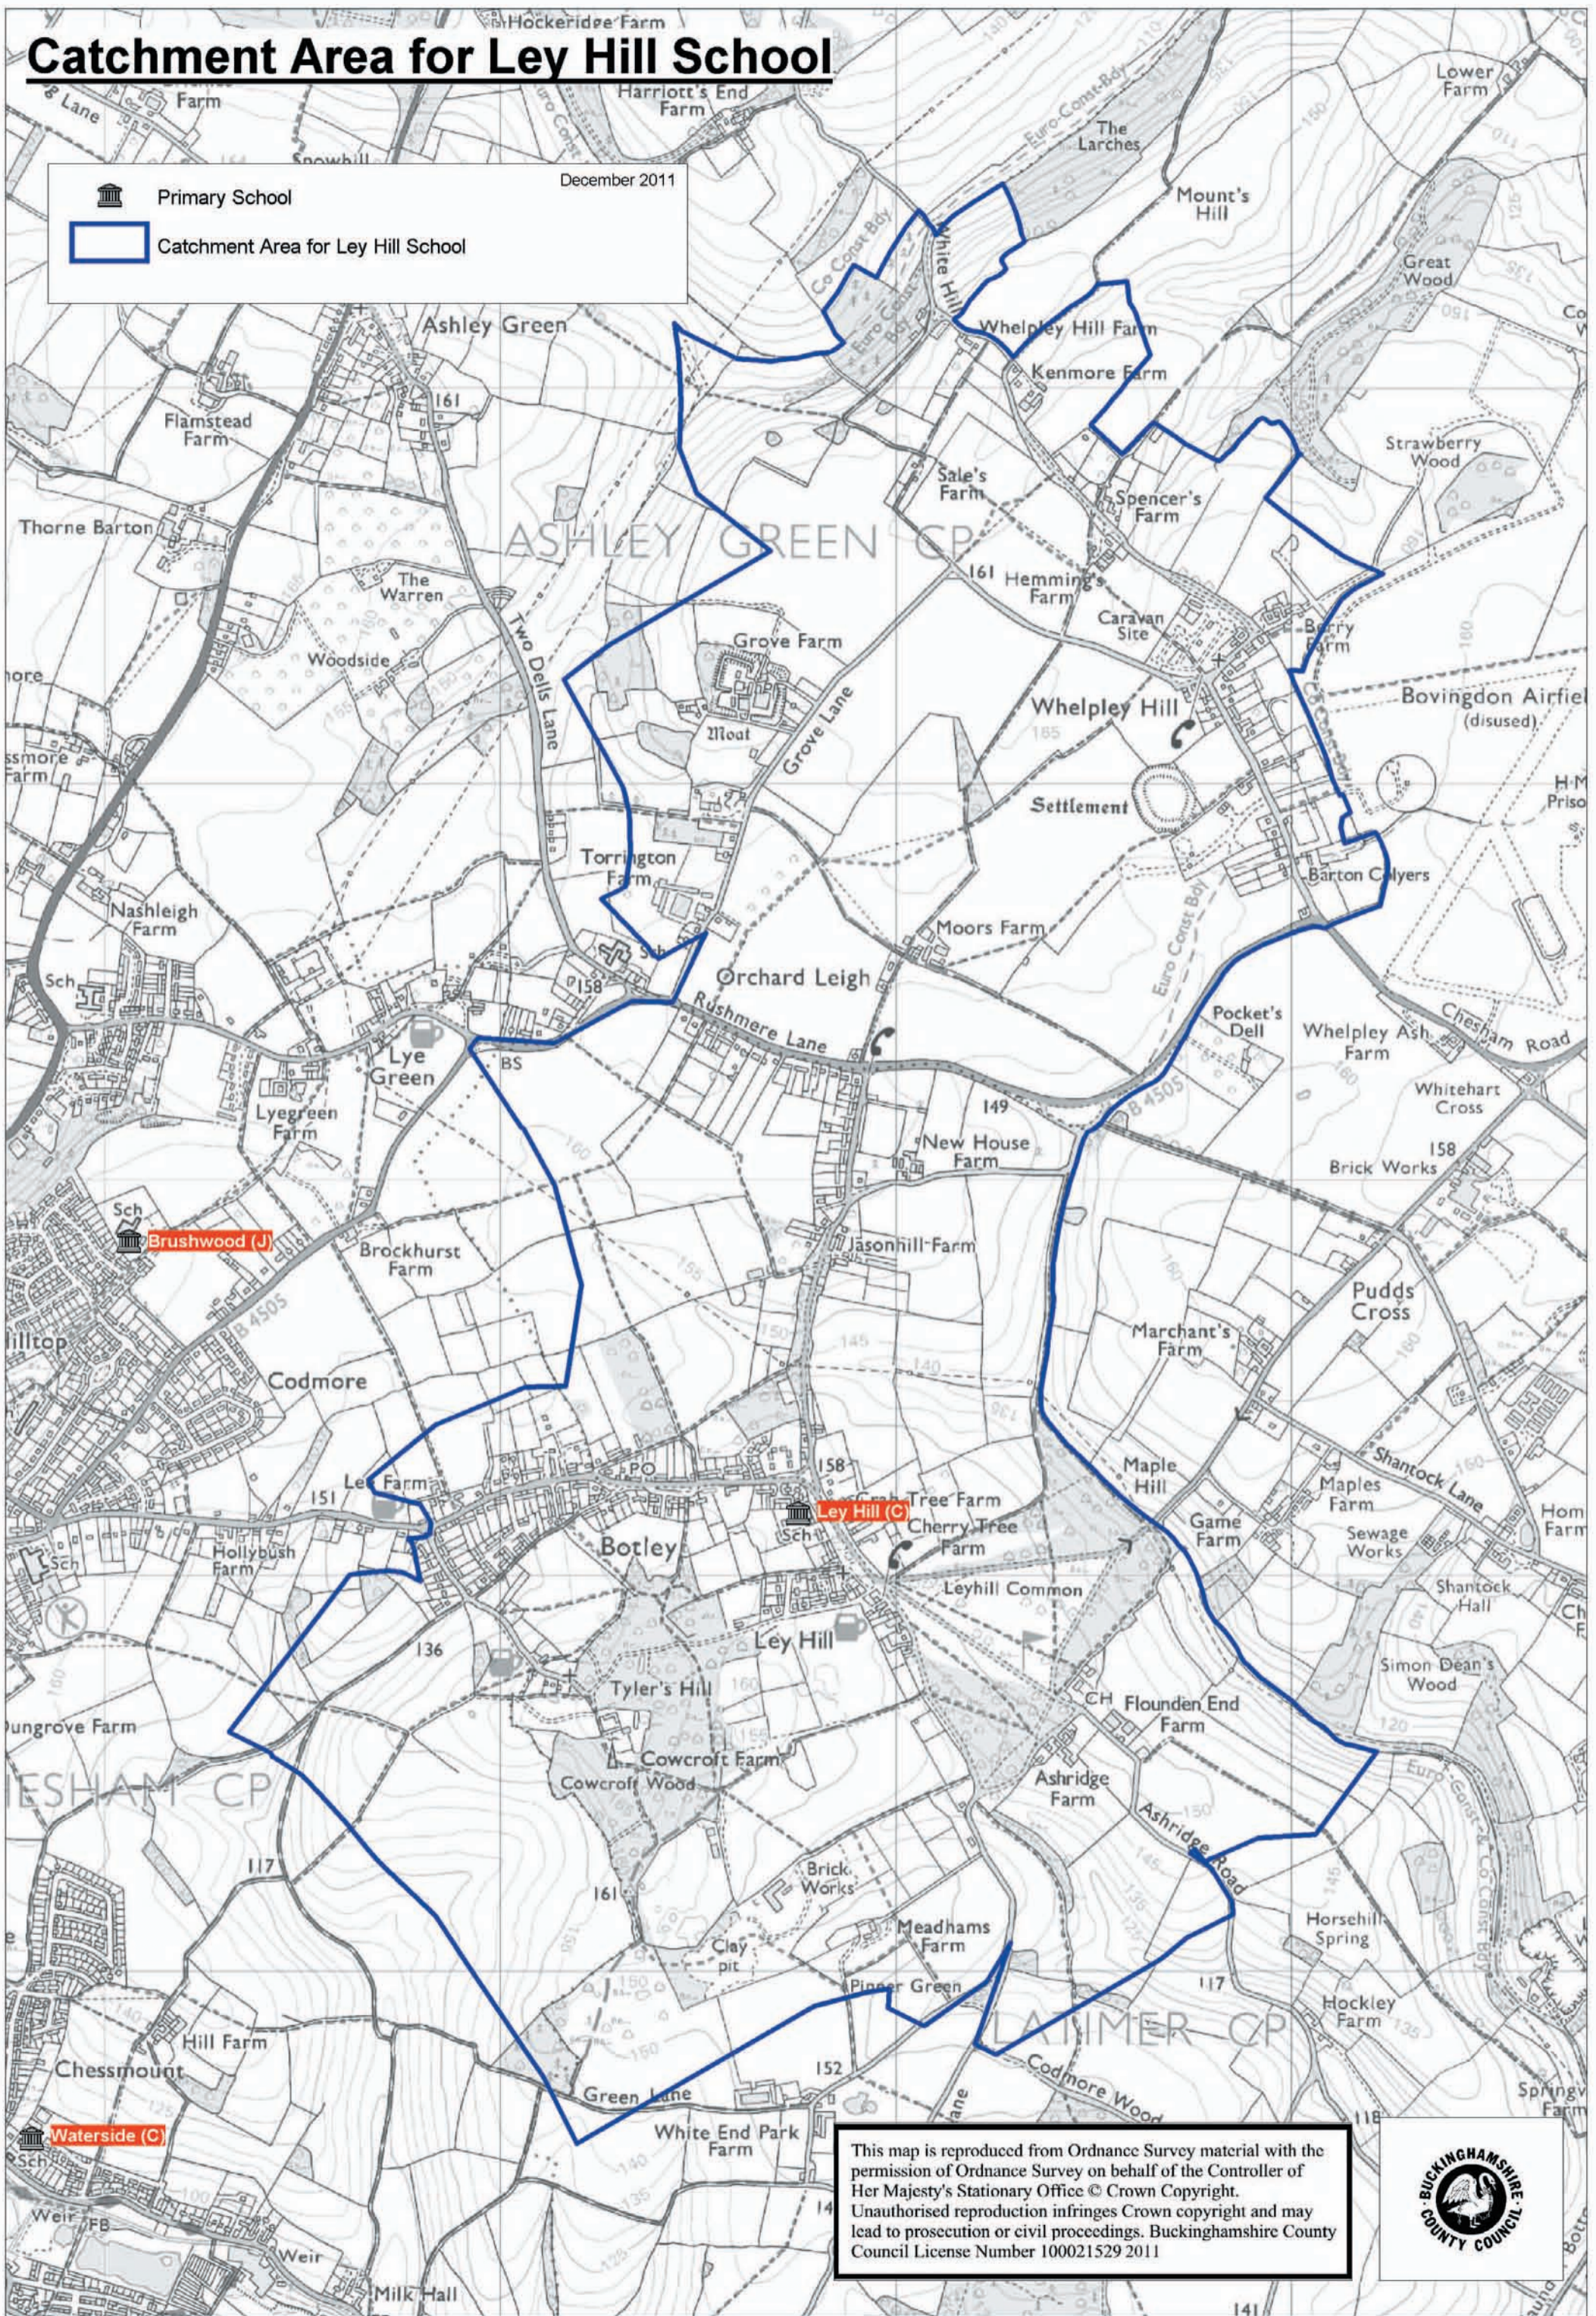

Catchment Area for Ley Hill School

December 2011

 Primary School

 Catchment Area for Ley Hill School

This map is reproduced from Ordnance Survey material with the permission of Ordnance Survey on behalf of the Controller of Her Majesty's Stationary Office © Crown Copyright. Unauthorised reproduction infringes Crown copyright and may lead to prosecution or civil proceedings. Buckinghamshire County Council License Number 100021529 2011