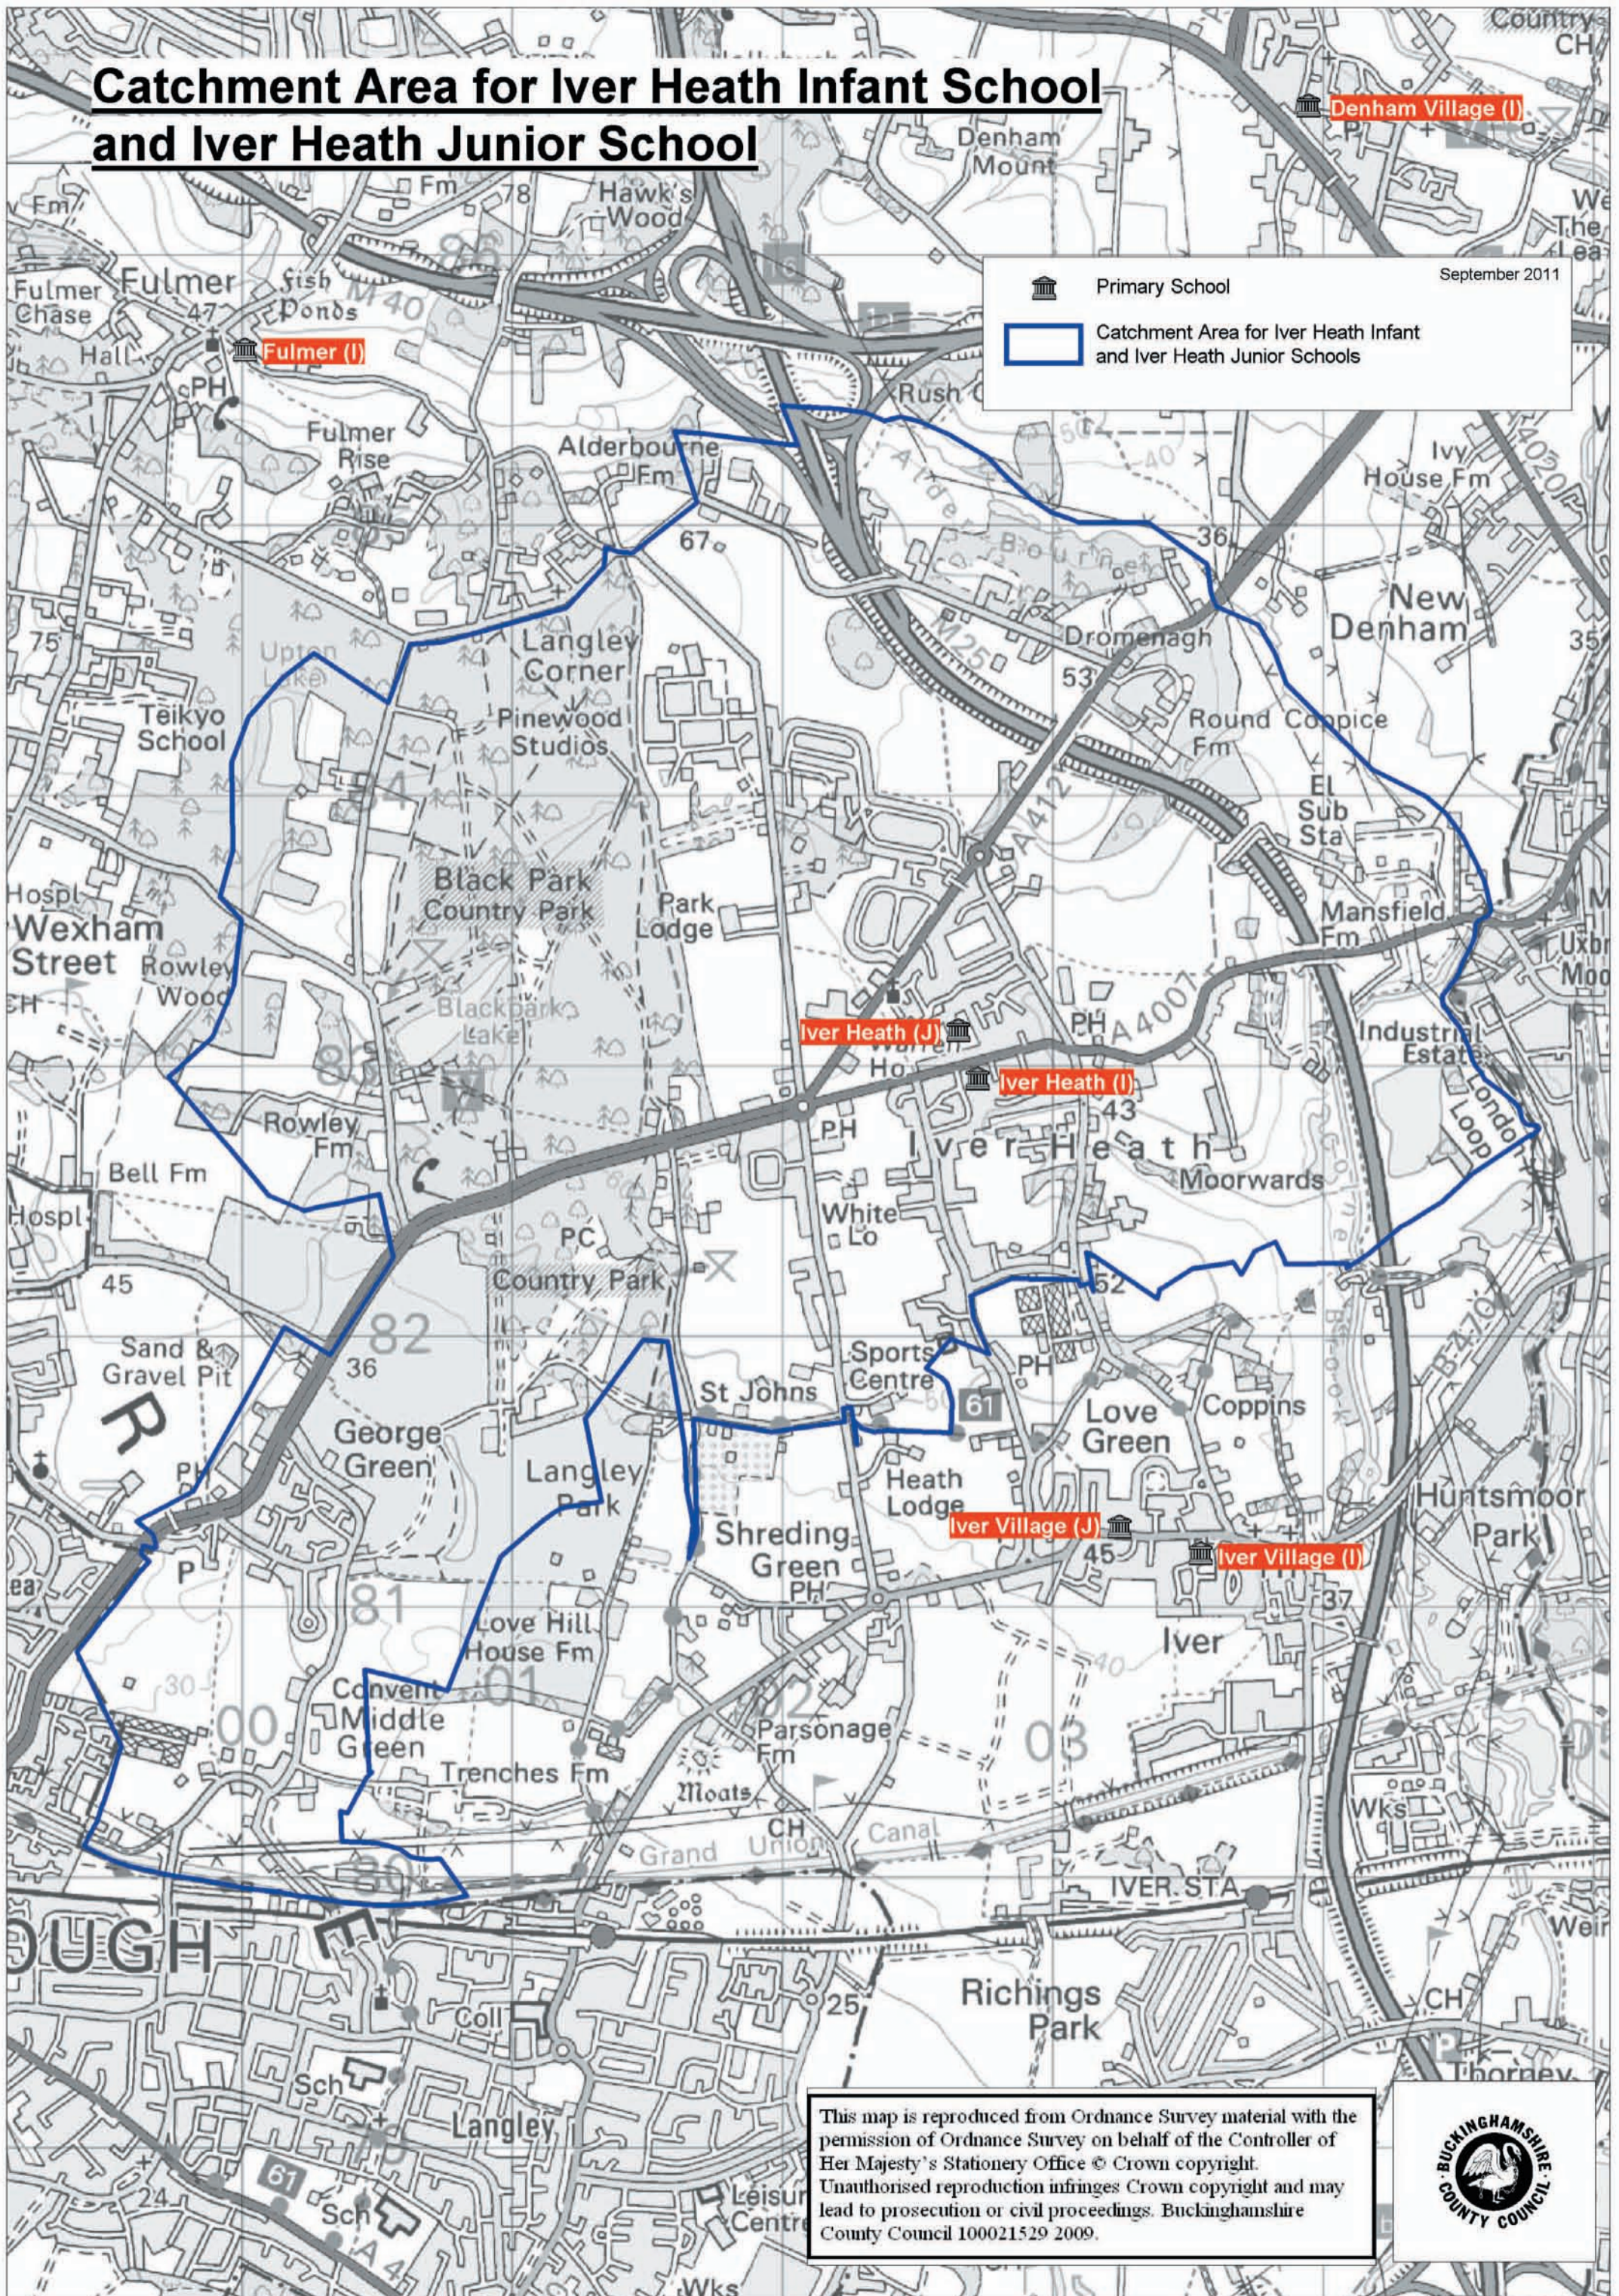

# Catchment Area for Iver Heath Infant School and Iver Heath Junior School

September 2011

- Primary School
- Catchment Area for Iver Heath Infant and Iver Heath Junior Schools

This map is reproduced from Ordnance Survey material with the permission of Ordnance Survey on behalf of the Controller of Her Majesty's Stationery Office © Crown copyright. Unauthorised reproduction infringes Crown copyright and may lead to prosecution or civil proceedings. Buckinghamshire County Council 100021529 2009.