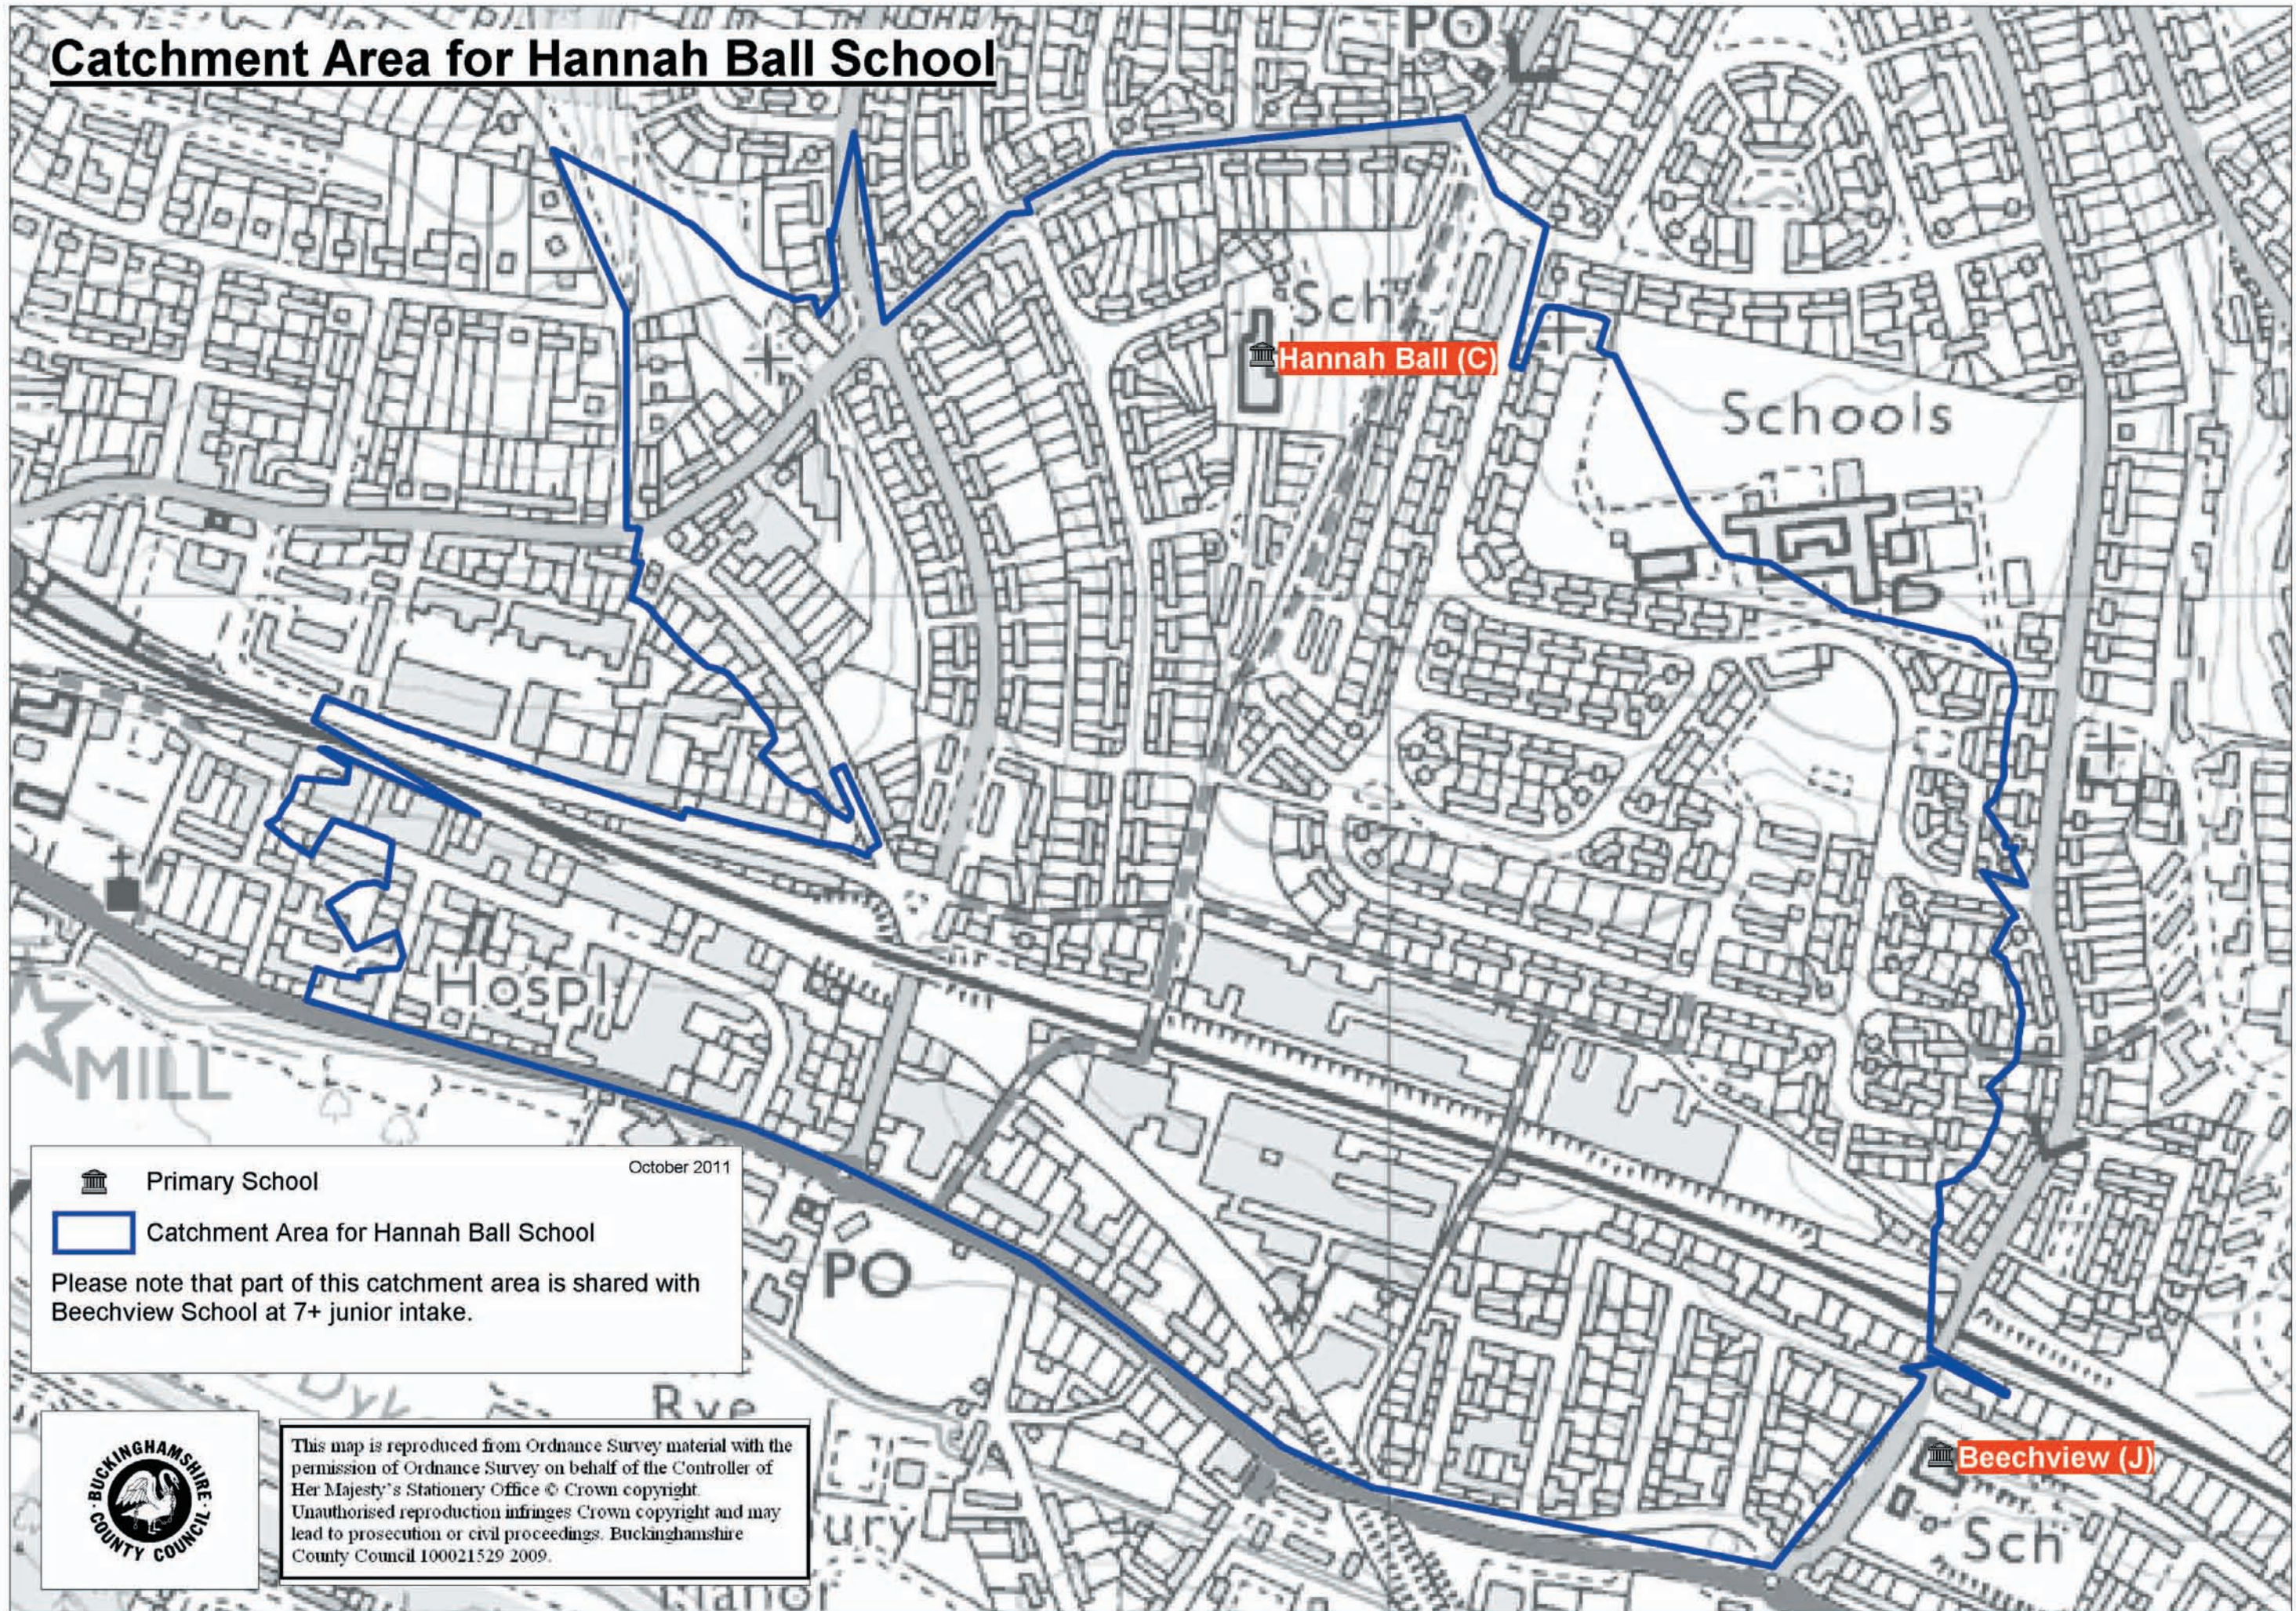

# Catchment Area for Hannah Ball School

 Primary School

October 2011

 Catchment Area for Hannah Ball School

Please note that part of this catchment area is shared with Beechview School at 7+ junior intake.

This map is reproduced from Ordnance Survey material with the permission of Ordnance Survey on behalf of the Controller of Her Majesty's Stationery Office © Crown copyright. Unauthorised reproduction infringes Crown copyright and may lead to prosecution or civil proceedings. Buckinghamshire County Council 100021529 2009.