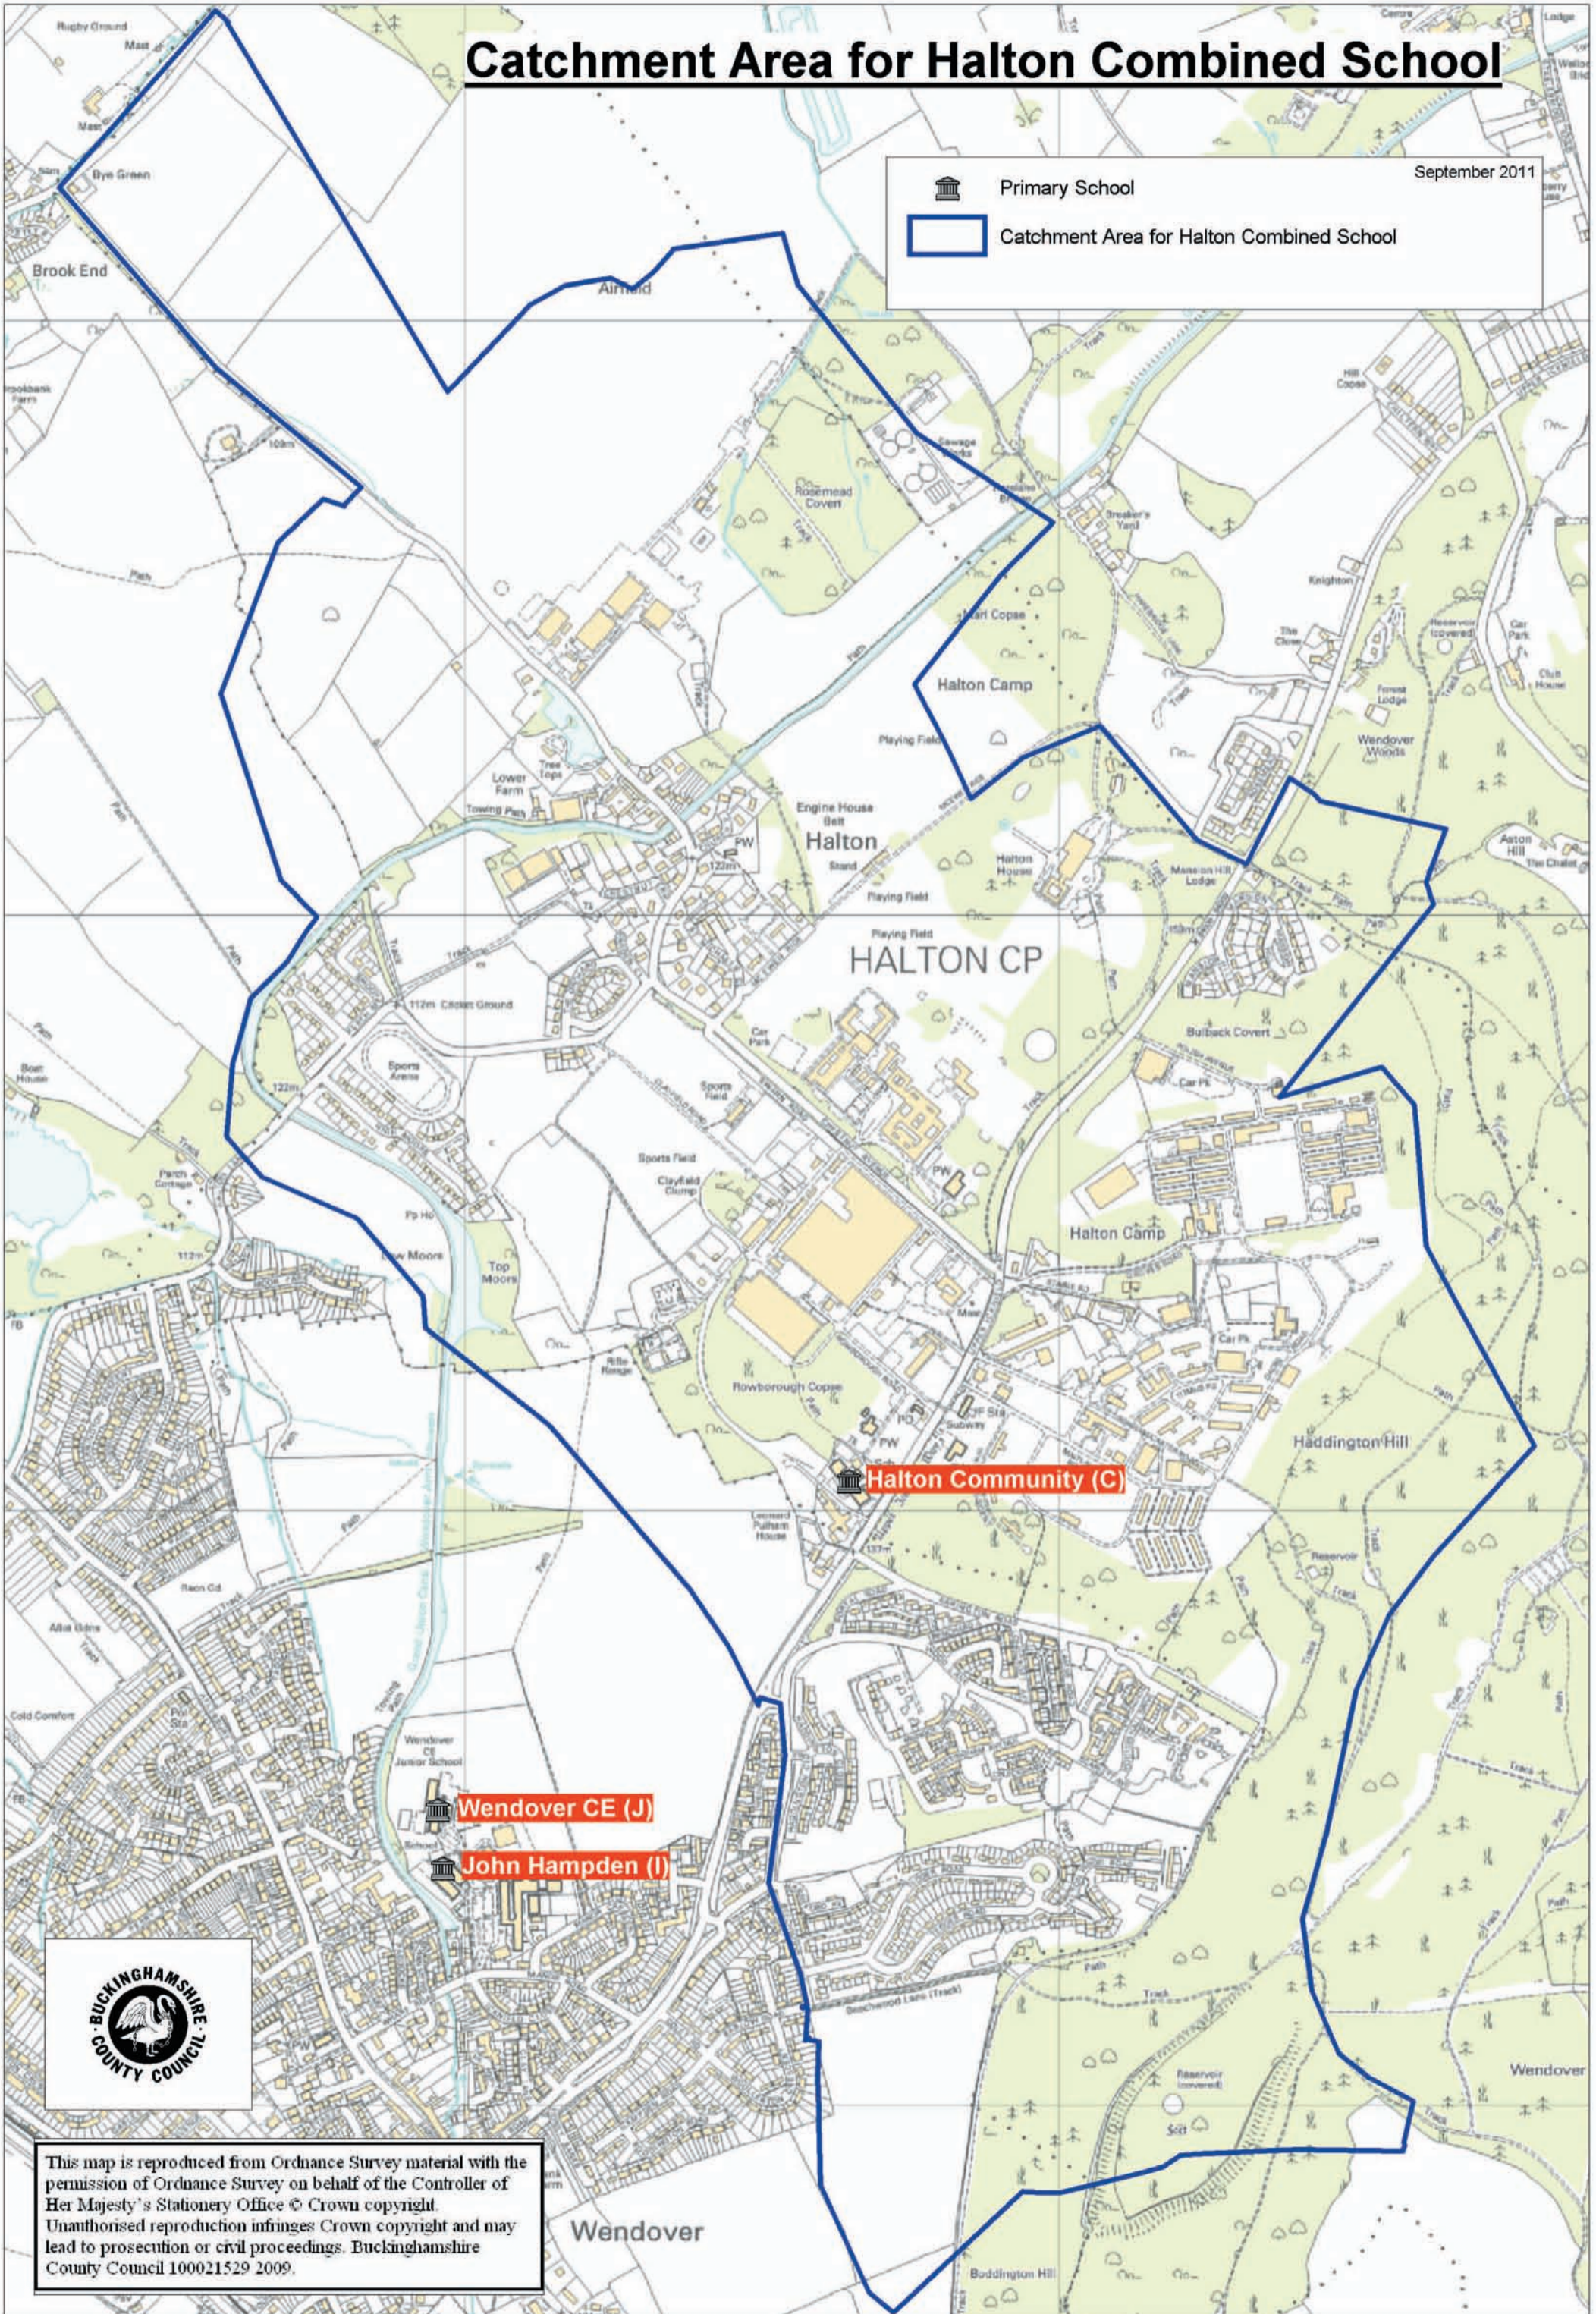

Catchment Area for Halton Combined School

September 2011

 Primary School
 Catchment Area for Halton Combined School

This map is reproduced from Ordnance Survey material with the permission of Ordnance Survey on behalf of the Controller of Her Majesty's Stationery Office © Crown copyright. Unauthorised reproduction infringes Crown copyright and may lead to prosecution or civil proceedings. Buckinghamshire County Council 100021529 2009.