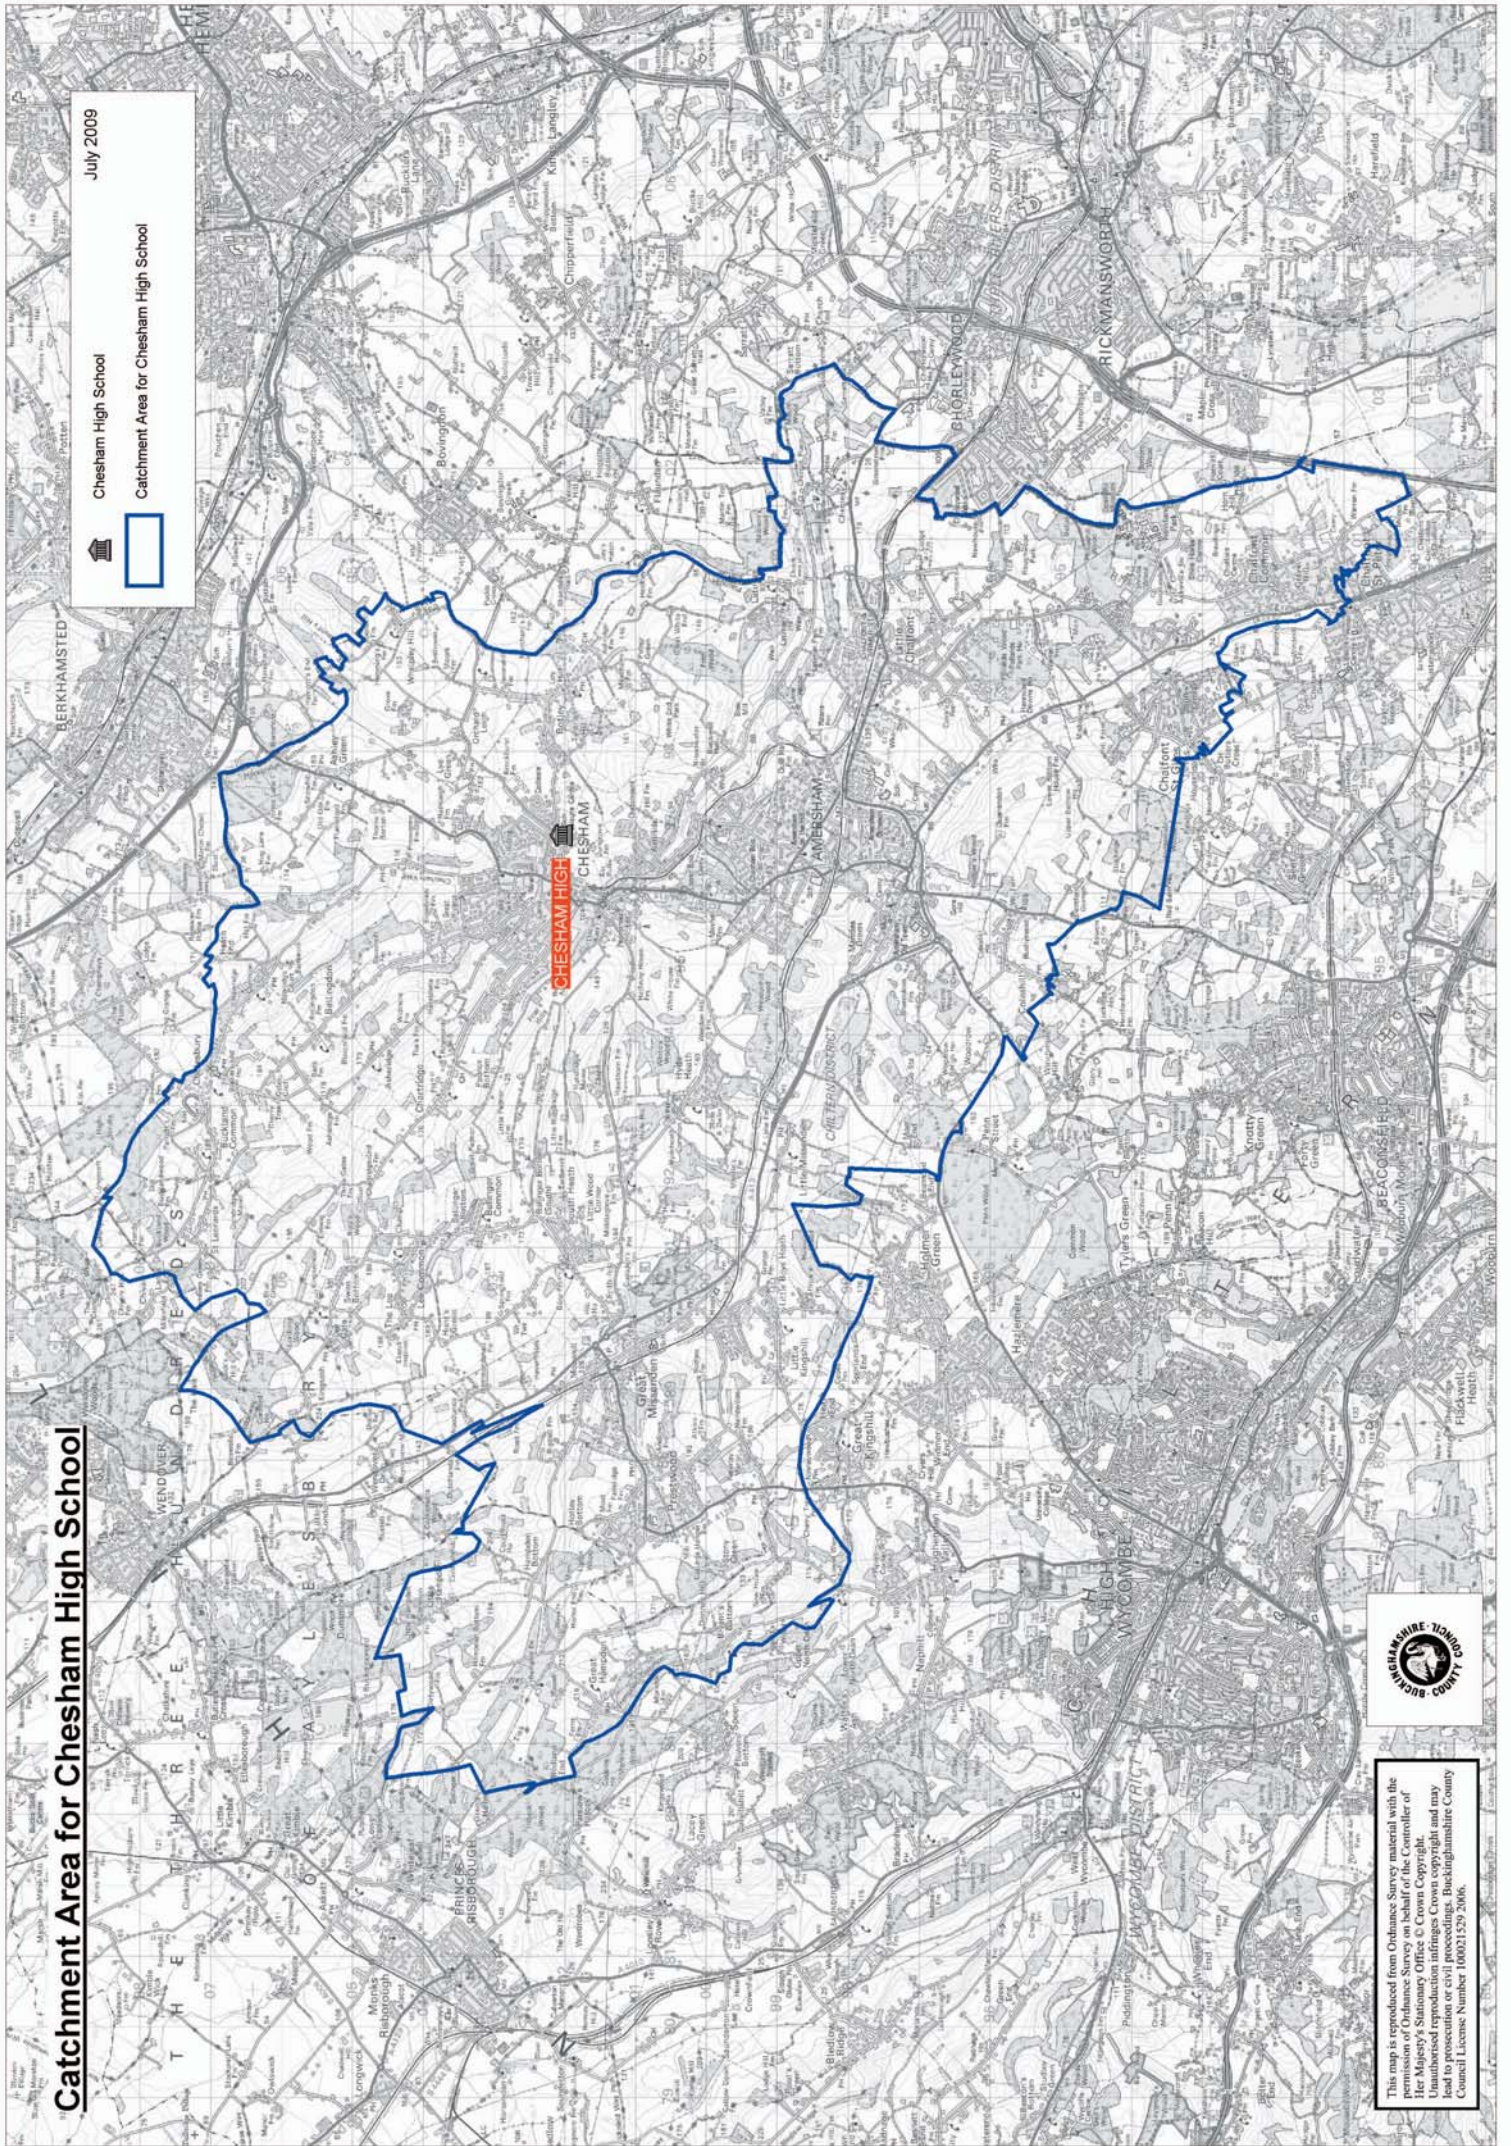

Catchment Area for Chesham High School

July 2009

Chesham High School

Catchment Area for Chesham High School