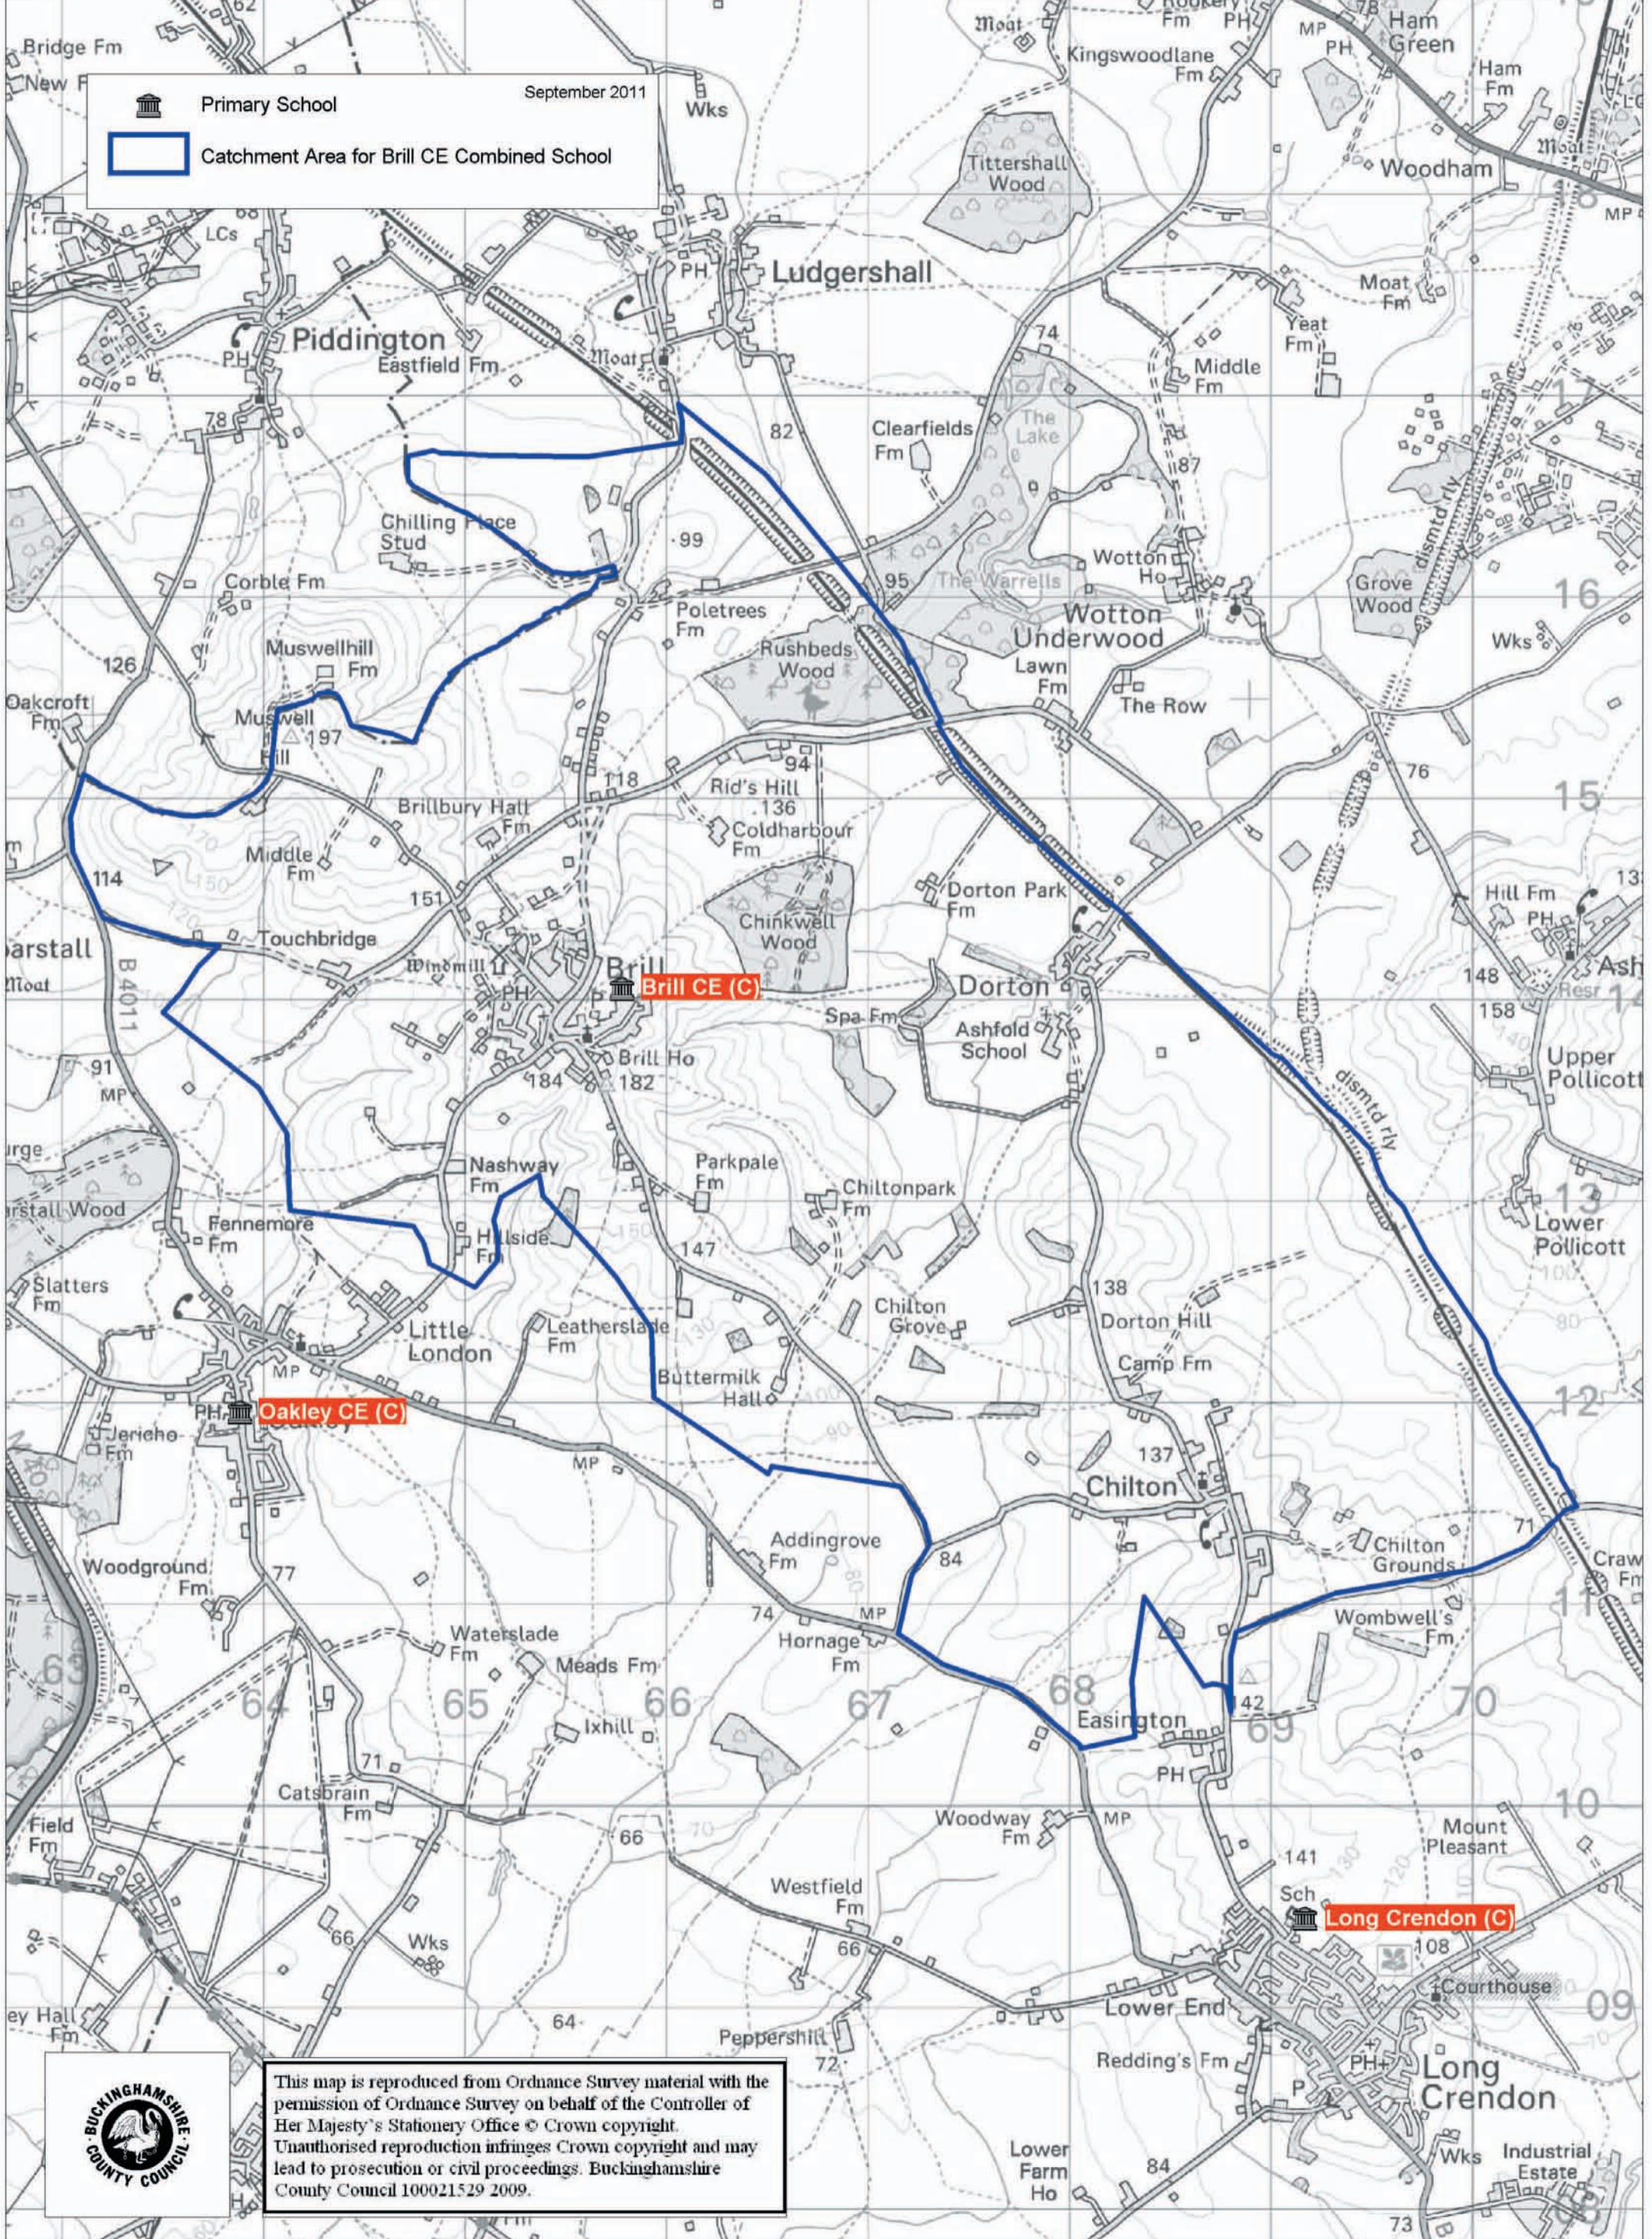

Catchment Area for Brill Church of England Combined School

This map is reproduced from Ordnance Survey material with the permission of Ordnance Survey on behalf of the Controller of Her Majesty's Stationery Office © Crown copyright. Unauthorised reproduction infringes Crown copyright and may lead to prosecution or civil proceedings. Buckinghamshire County Council 100021529 2009.