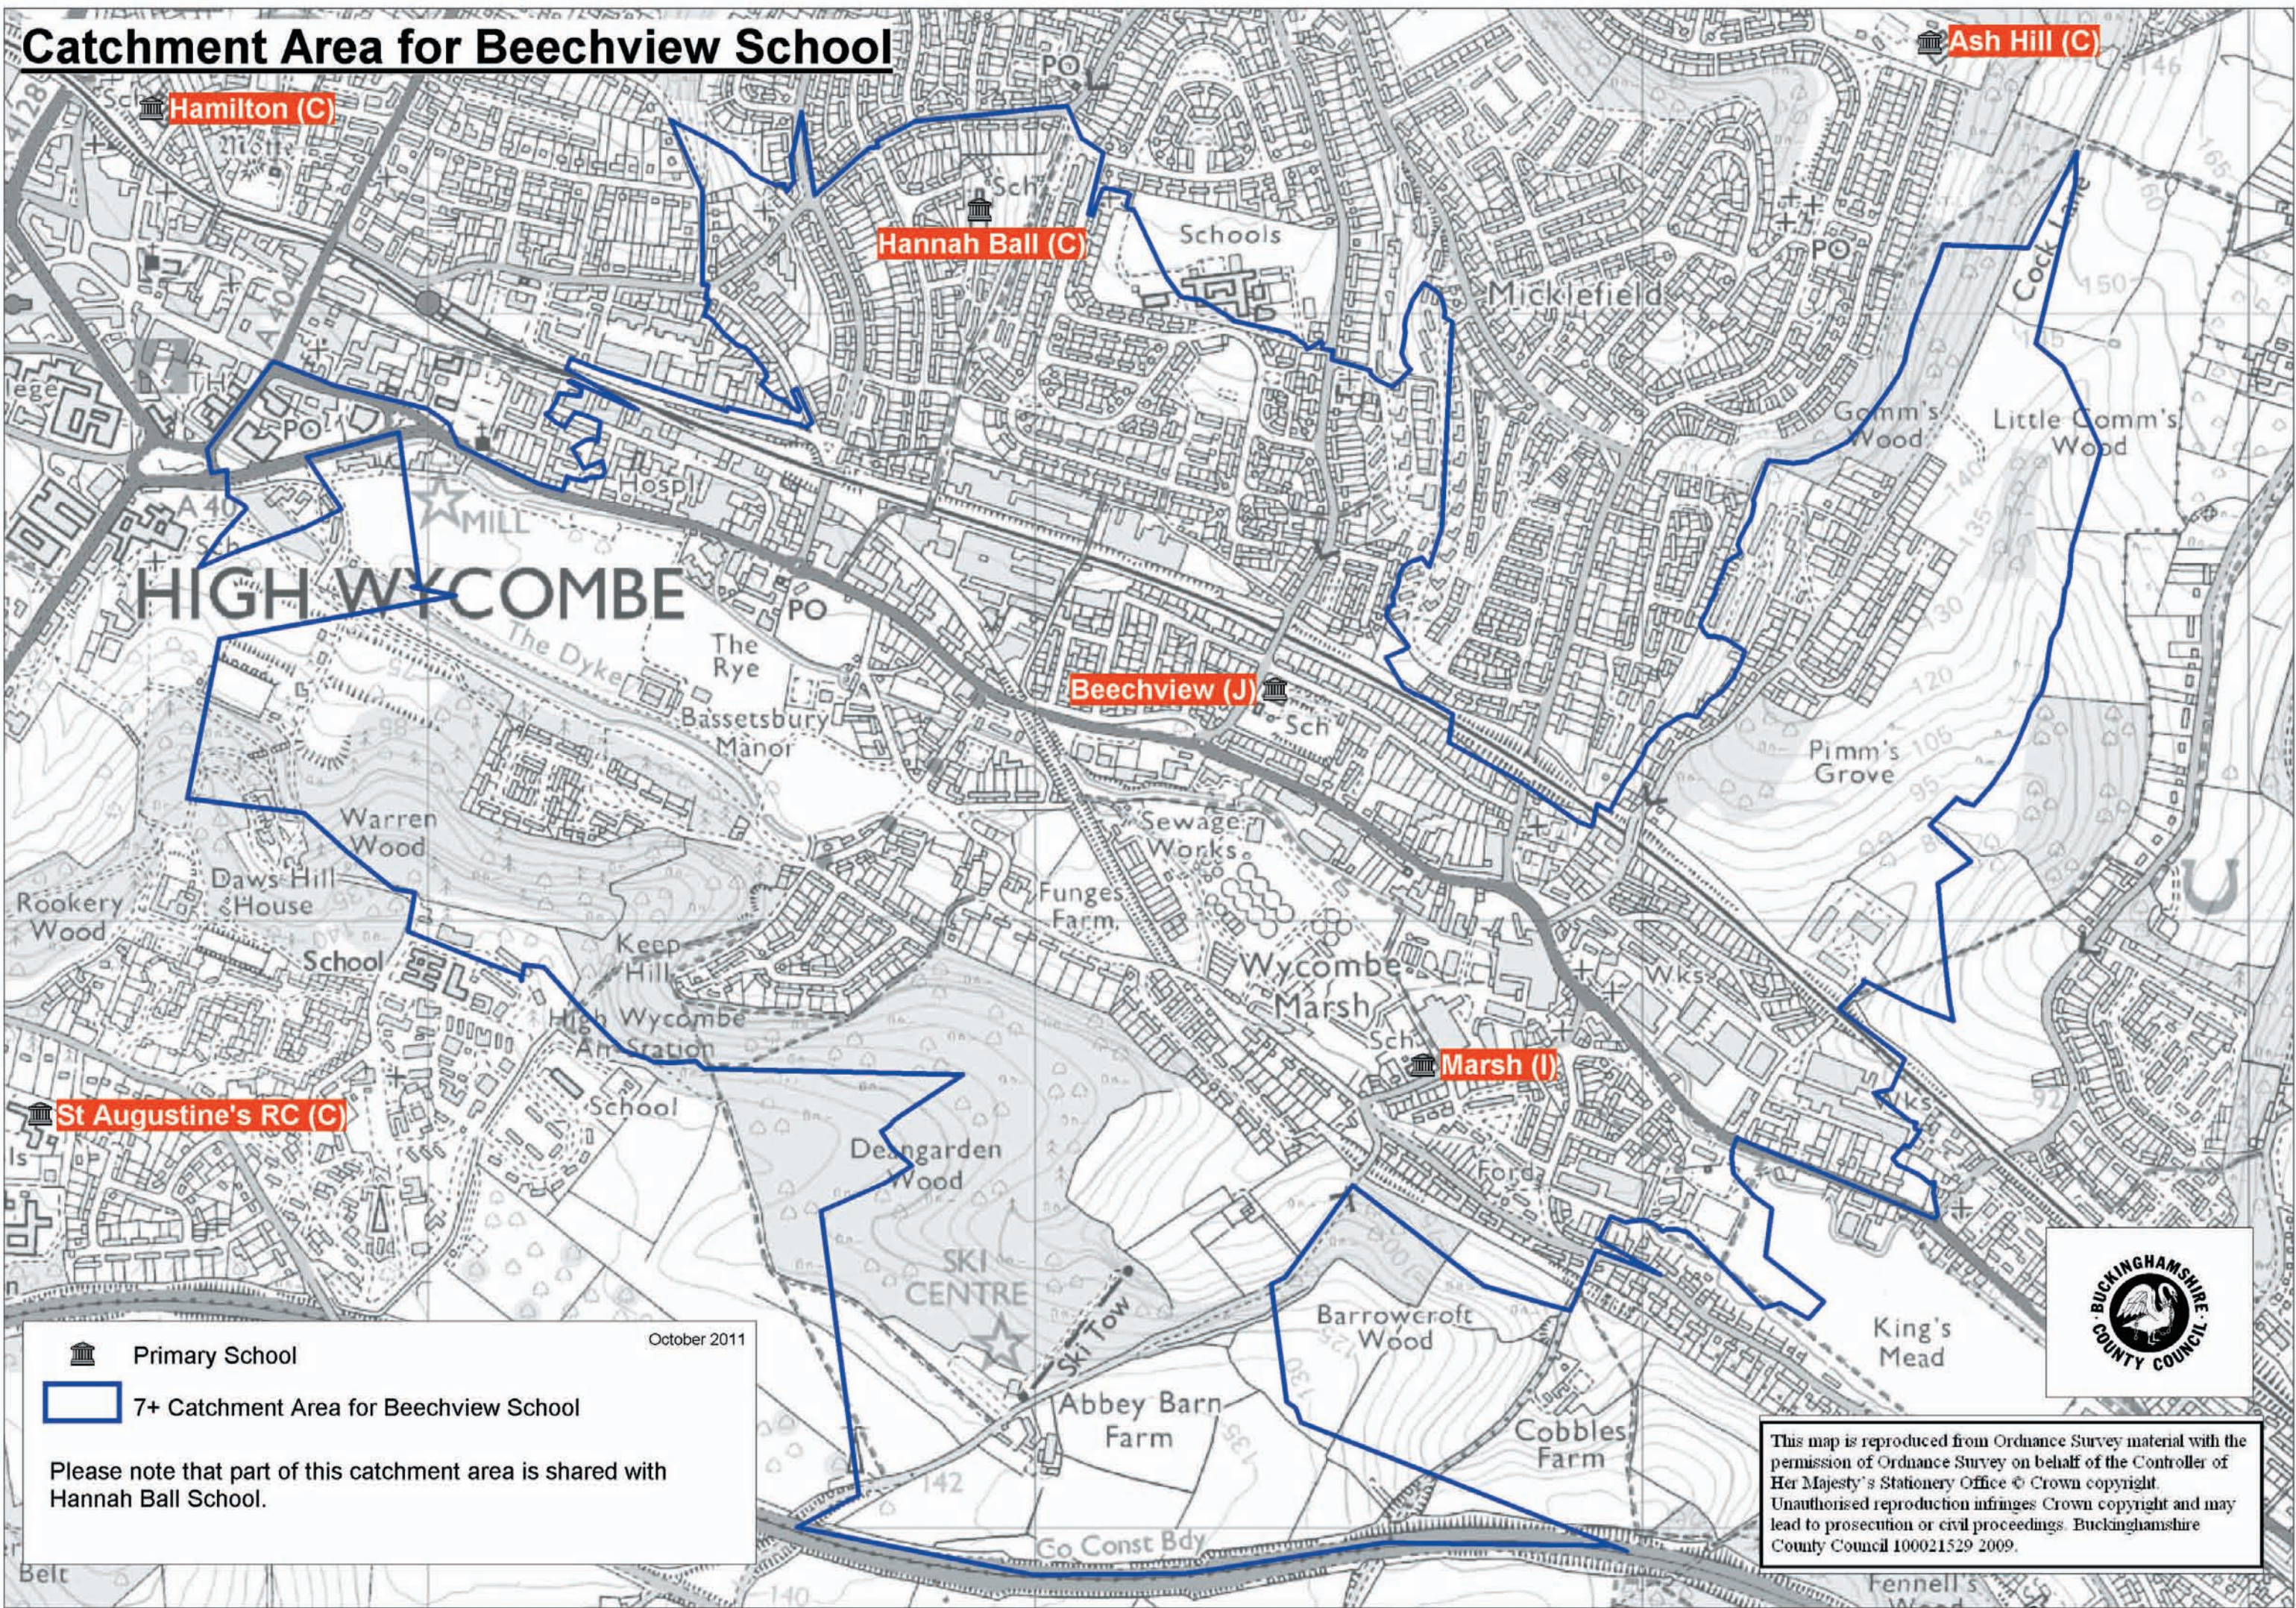

Catchment Area for Beechview School

 Primary School

 7+ Catchment Area for Beechview School

October 2011

Please note that part of this catchment area is shared with Hannah Ball School.

This map is reproduced from Ordnance Survey material with the permission of Ordnance Survey on behalf of the Controller of Her Majesty's Stationery Office © Crown copyright. Unauthorised reproduction infringes Crown copyright and may lead to prosecution or civil proceedings. Buckinghamshire County Council 100021529 2009.