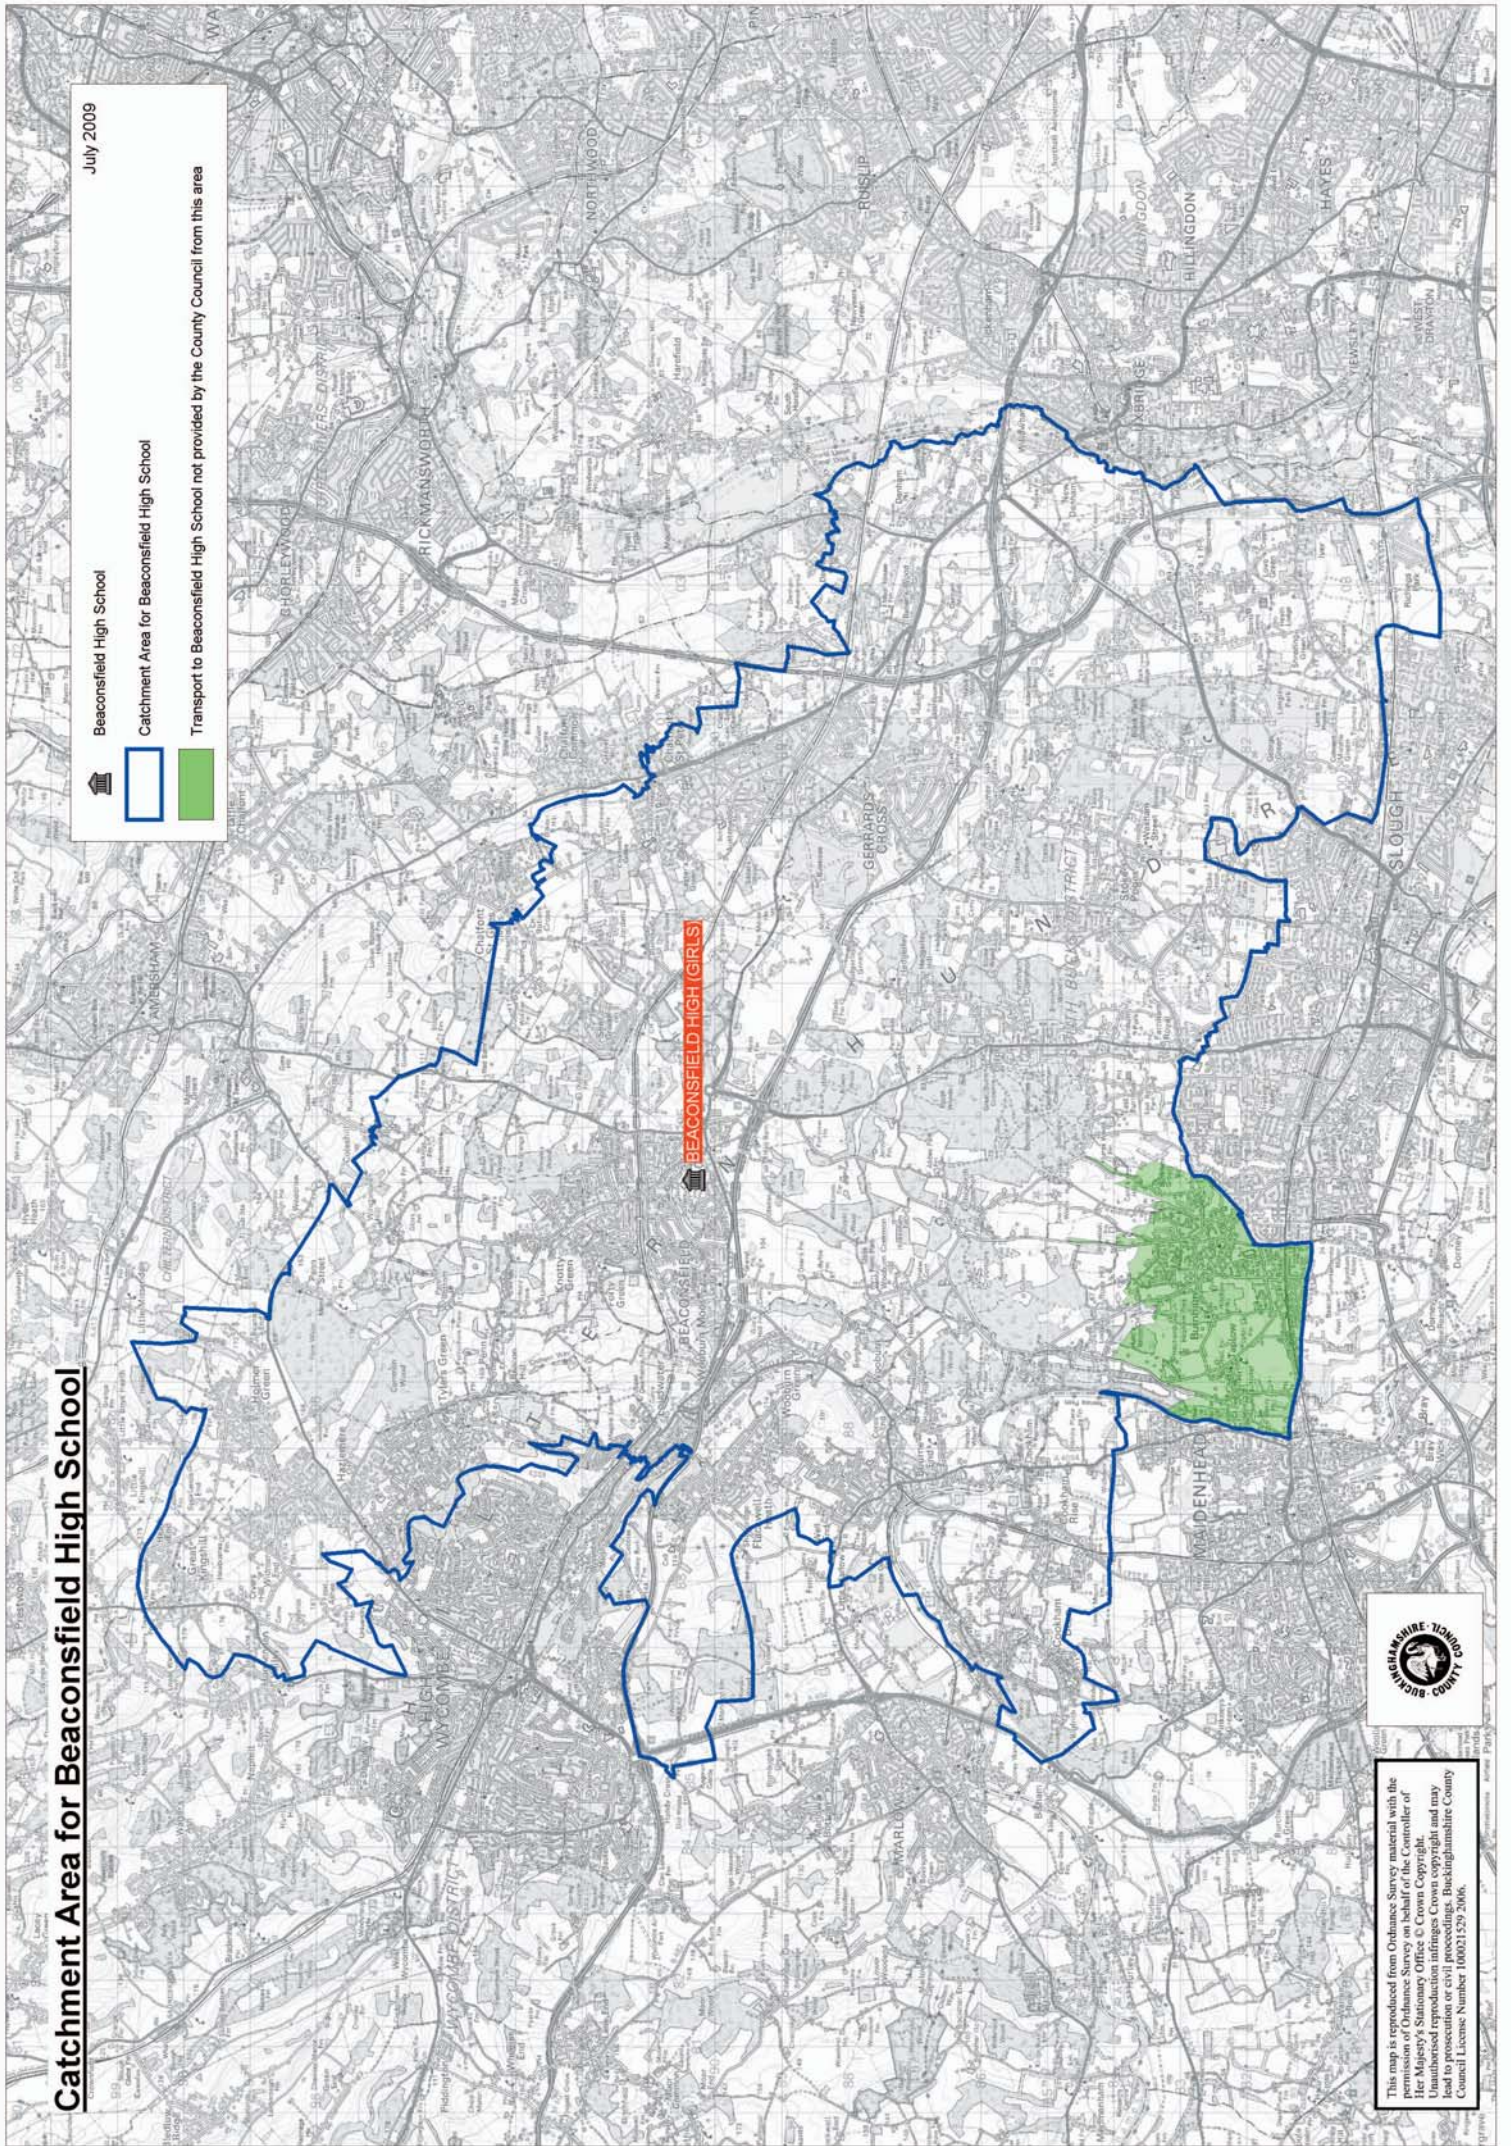

Catchment Area for Beaconsfield High School

July 2009

Beaconsfield High School

Catchment Area for Beaconsfield High School

Transport to Beaconsfield High School not provided by the County Council from this area