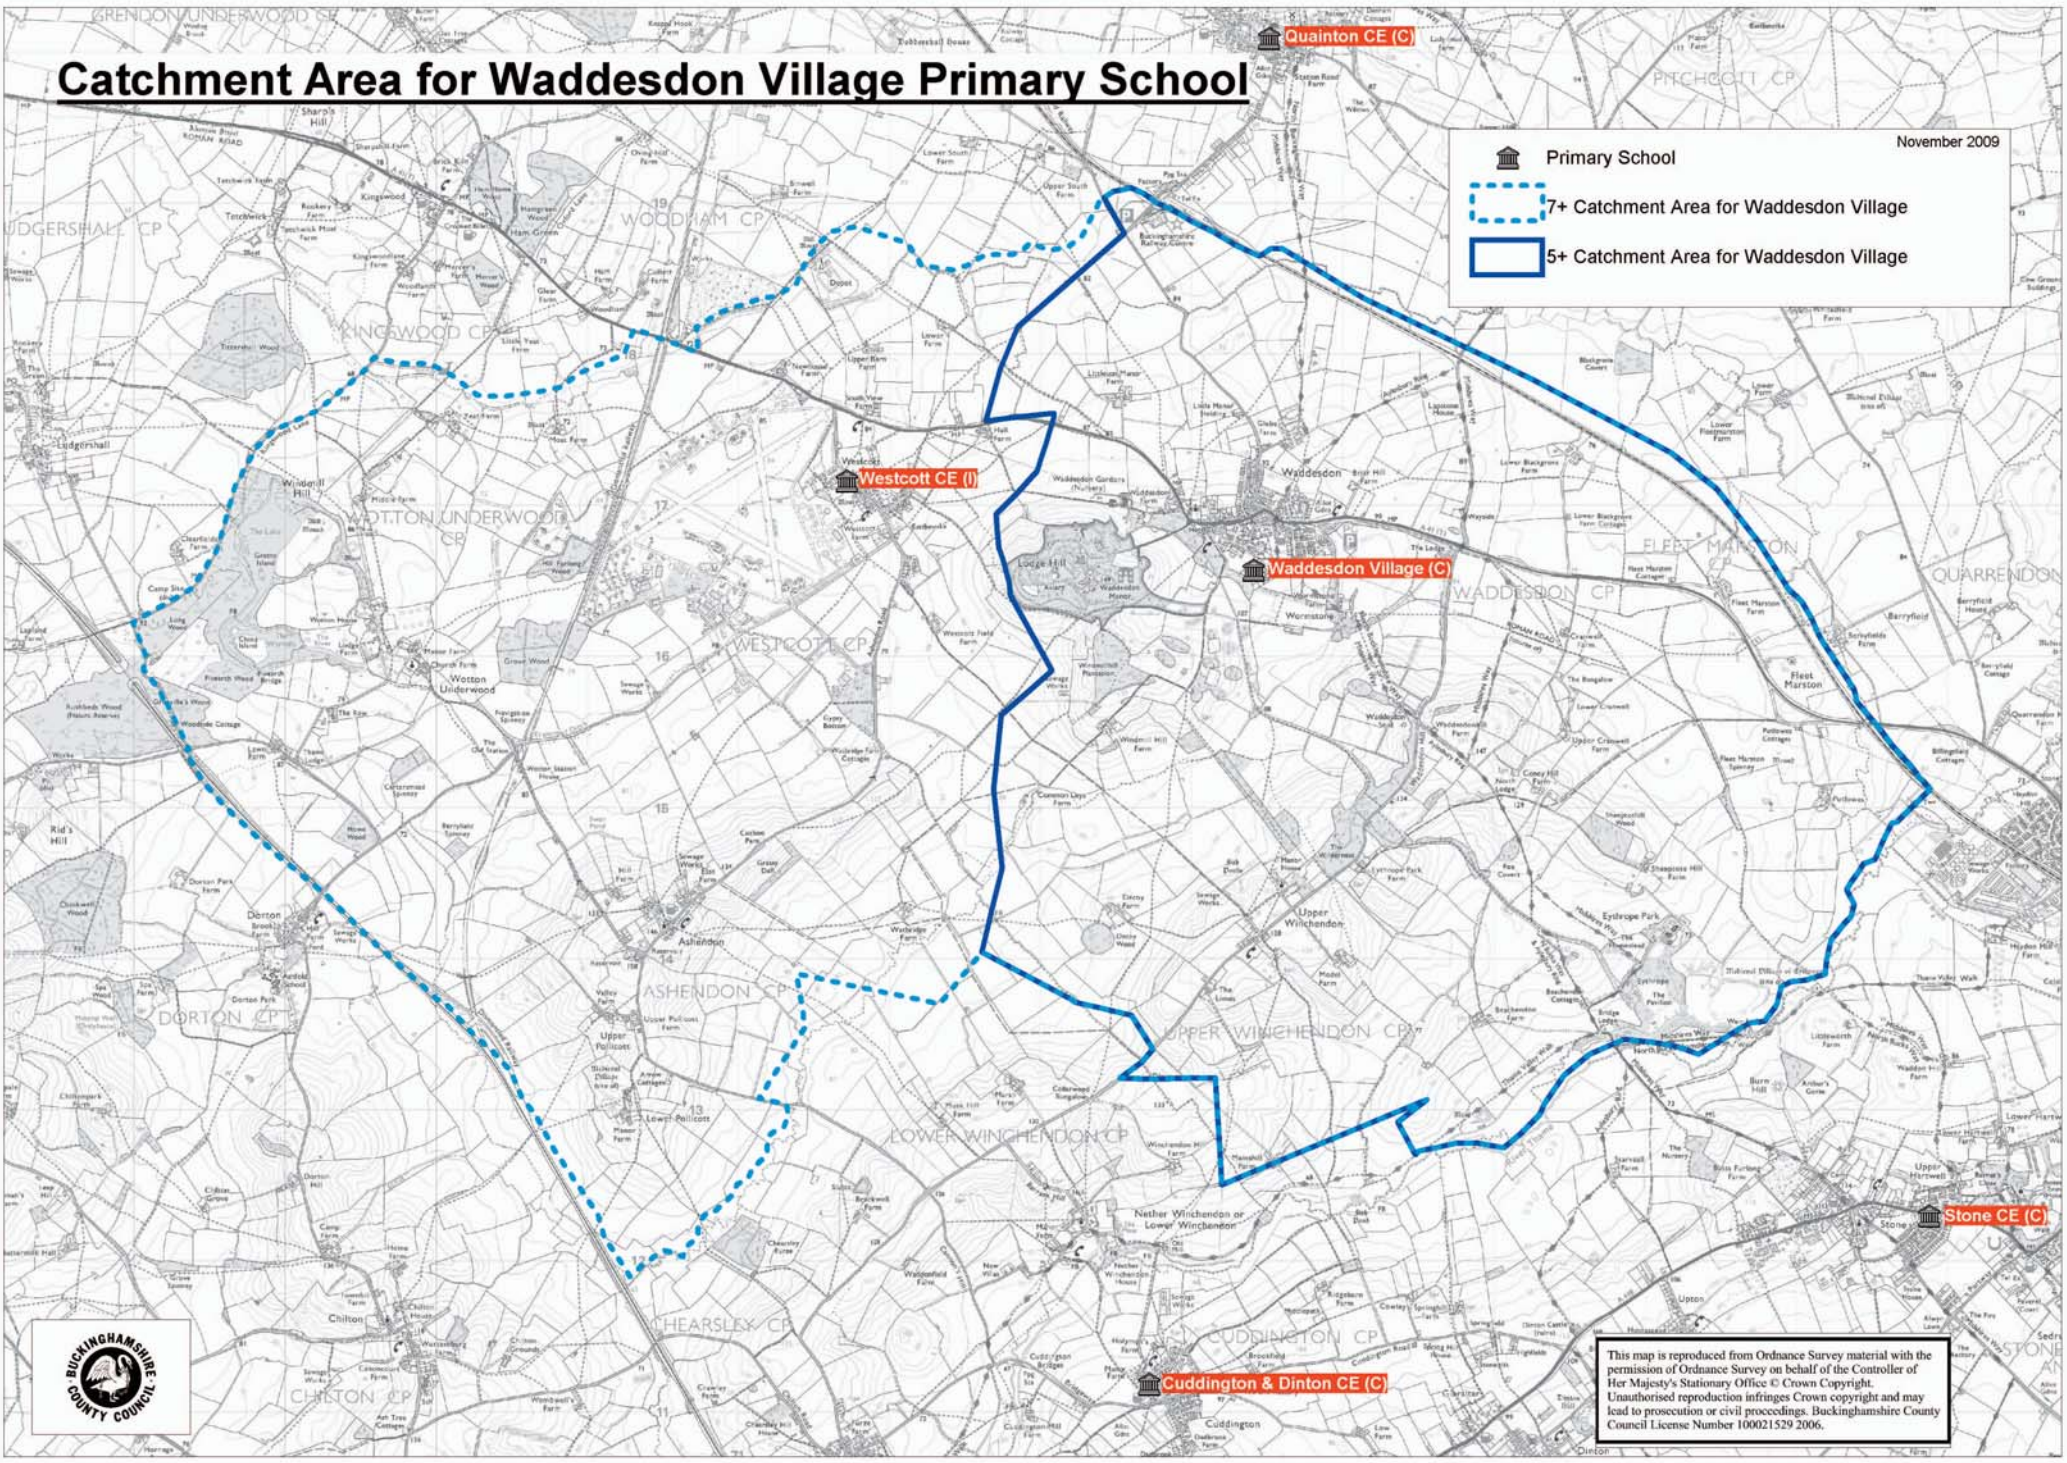

Catchment Area for Waddesdon Village Primary School

November 2009

 Primary School

 7+ Catchment Area for Waddesdon Village

 5+ Catchment Area for Waddesdon Village

This map is reproduced from Ordnance Survey material with the permission of Ordnance Survey on behalf of the Controller of Her Majesty's Stationary Office © Crown Copyright. Unauthorised reproduction infringes Crown copyright and may lead to prosecution or civil proceedings. Buckinghamshire County Council License Number 100021529 2006.