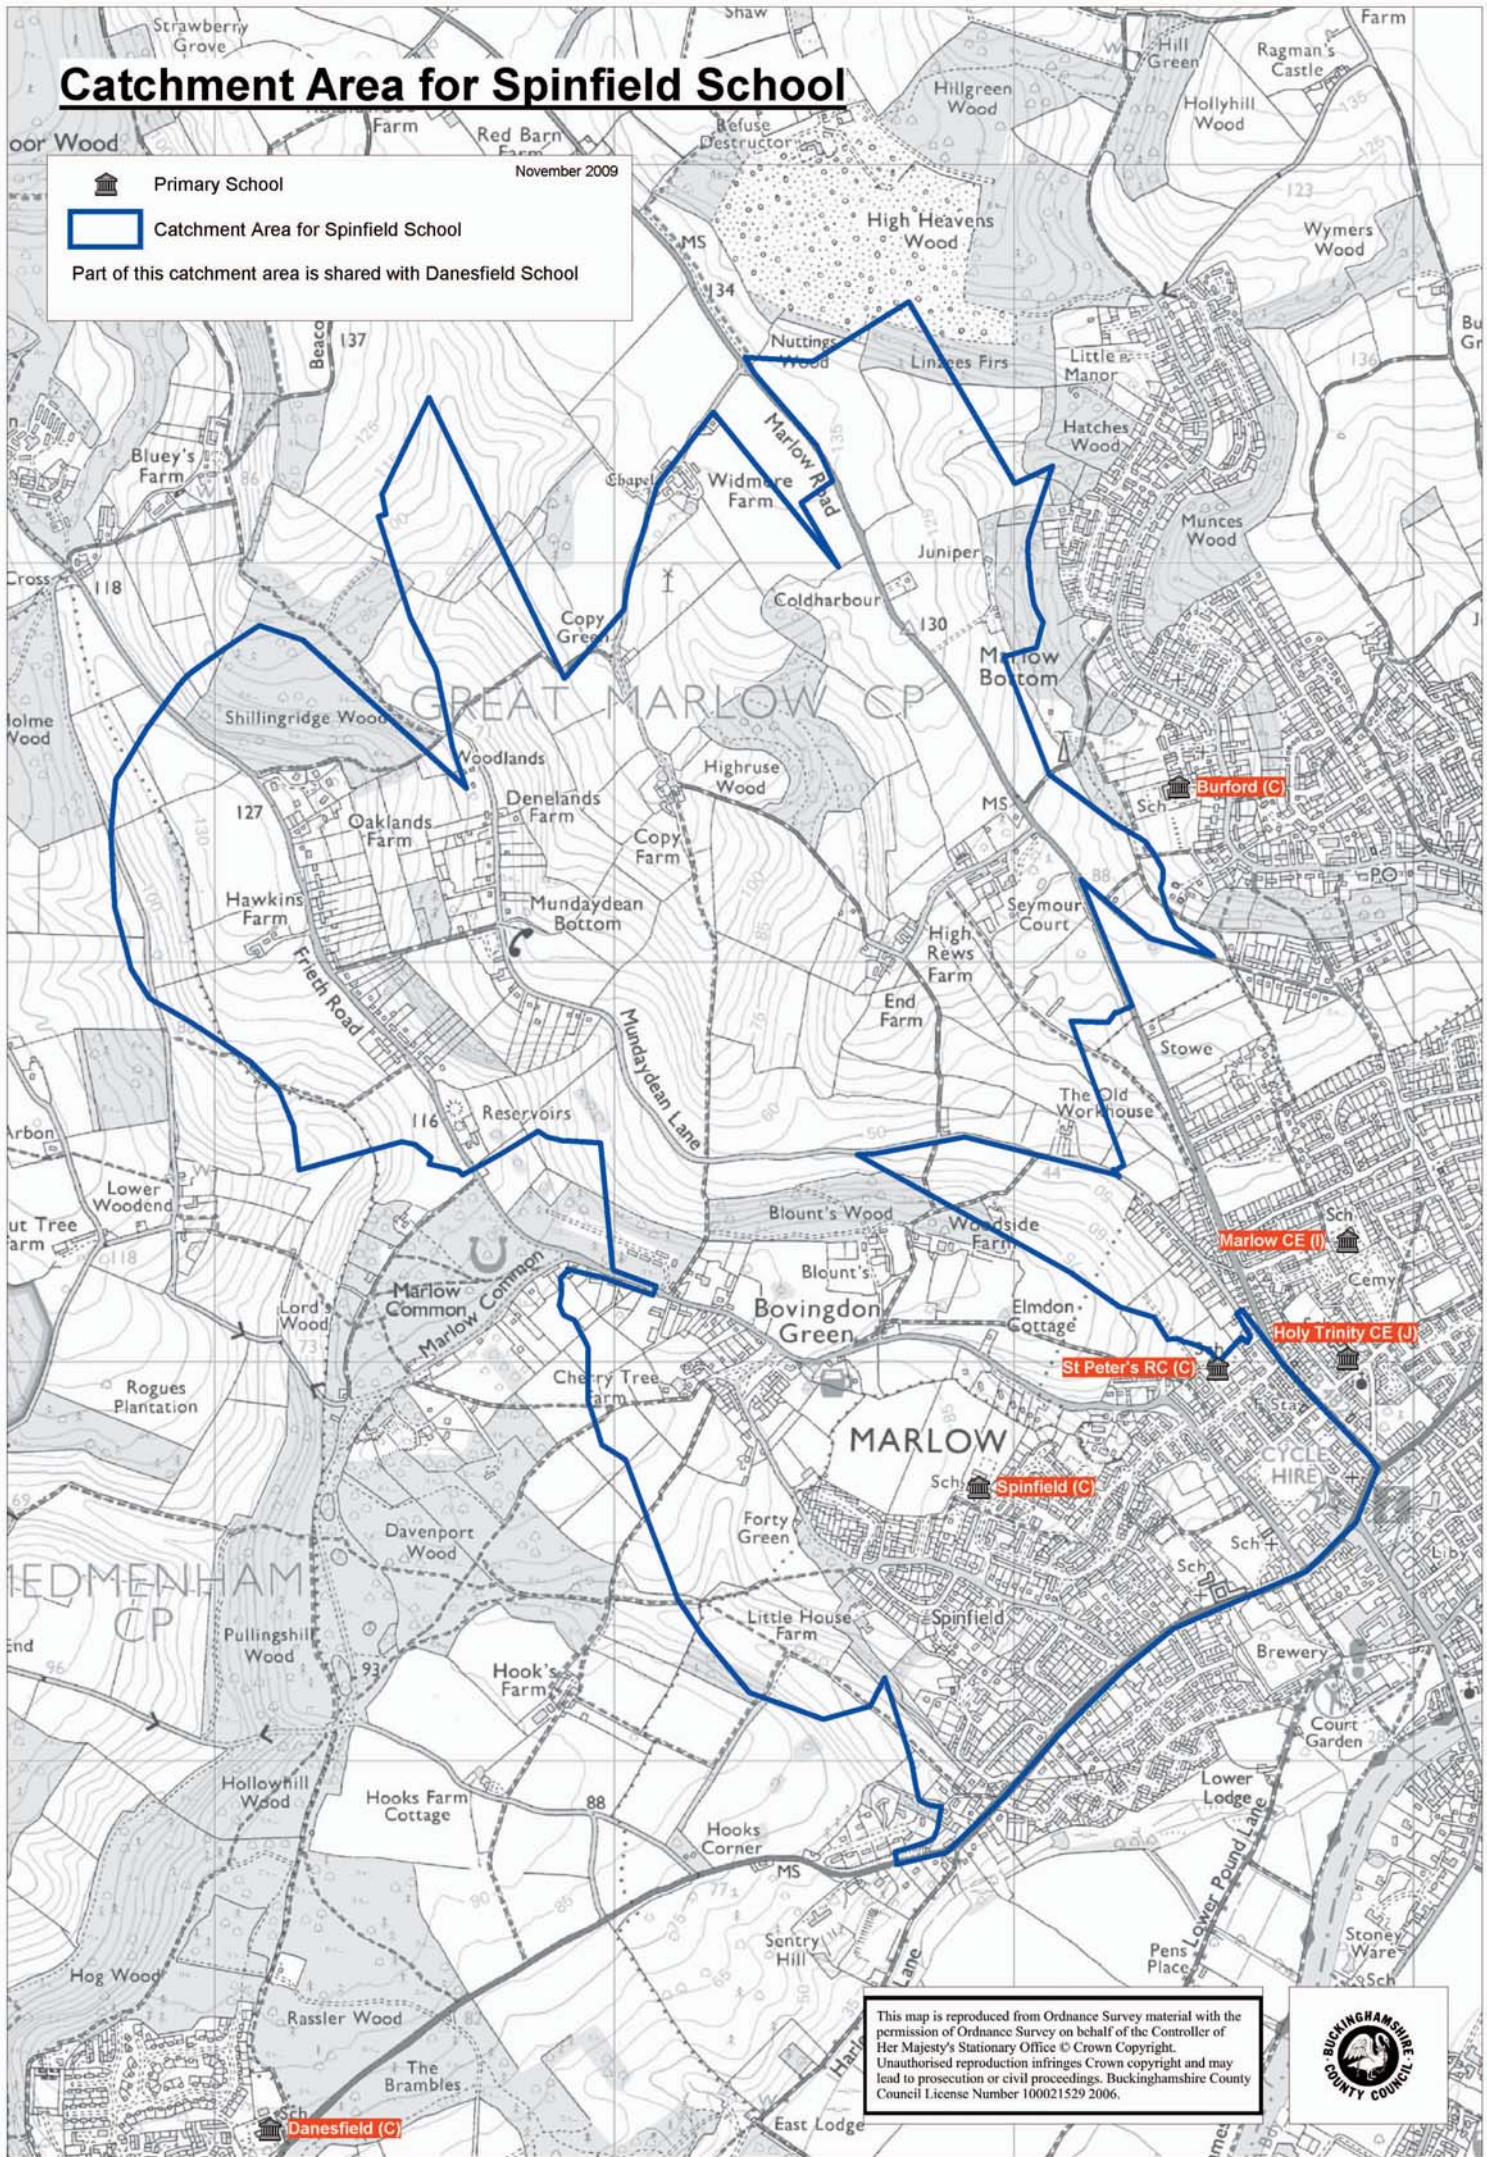

Catchment Area for Spinfield School

November 2009

 Primary School

 Catchment Area for Spinfield School

Part of this catchment area is shared with Danesfield School

This map is reproduced from Ordnance Survey material with the permission of Ordnance Survey on behalf of the Controller of Her Majesty's Stationary Office © Crown Copyright. Unauthorised reproduction infringes Crown copyright and may lead to prosecution or civil proceedings. Buckinghamshire County Council License Number 100021529 2006.