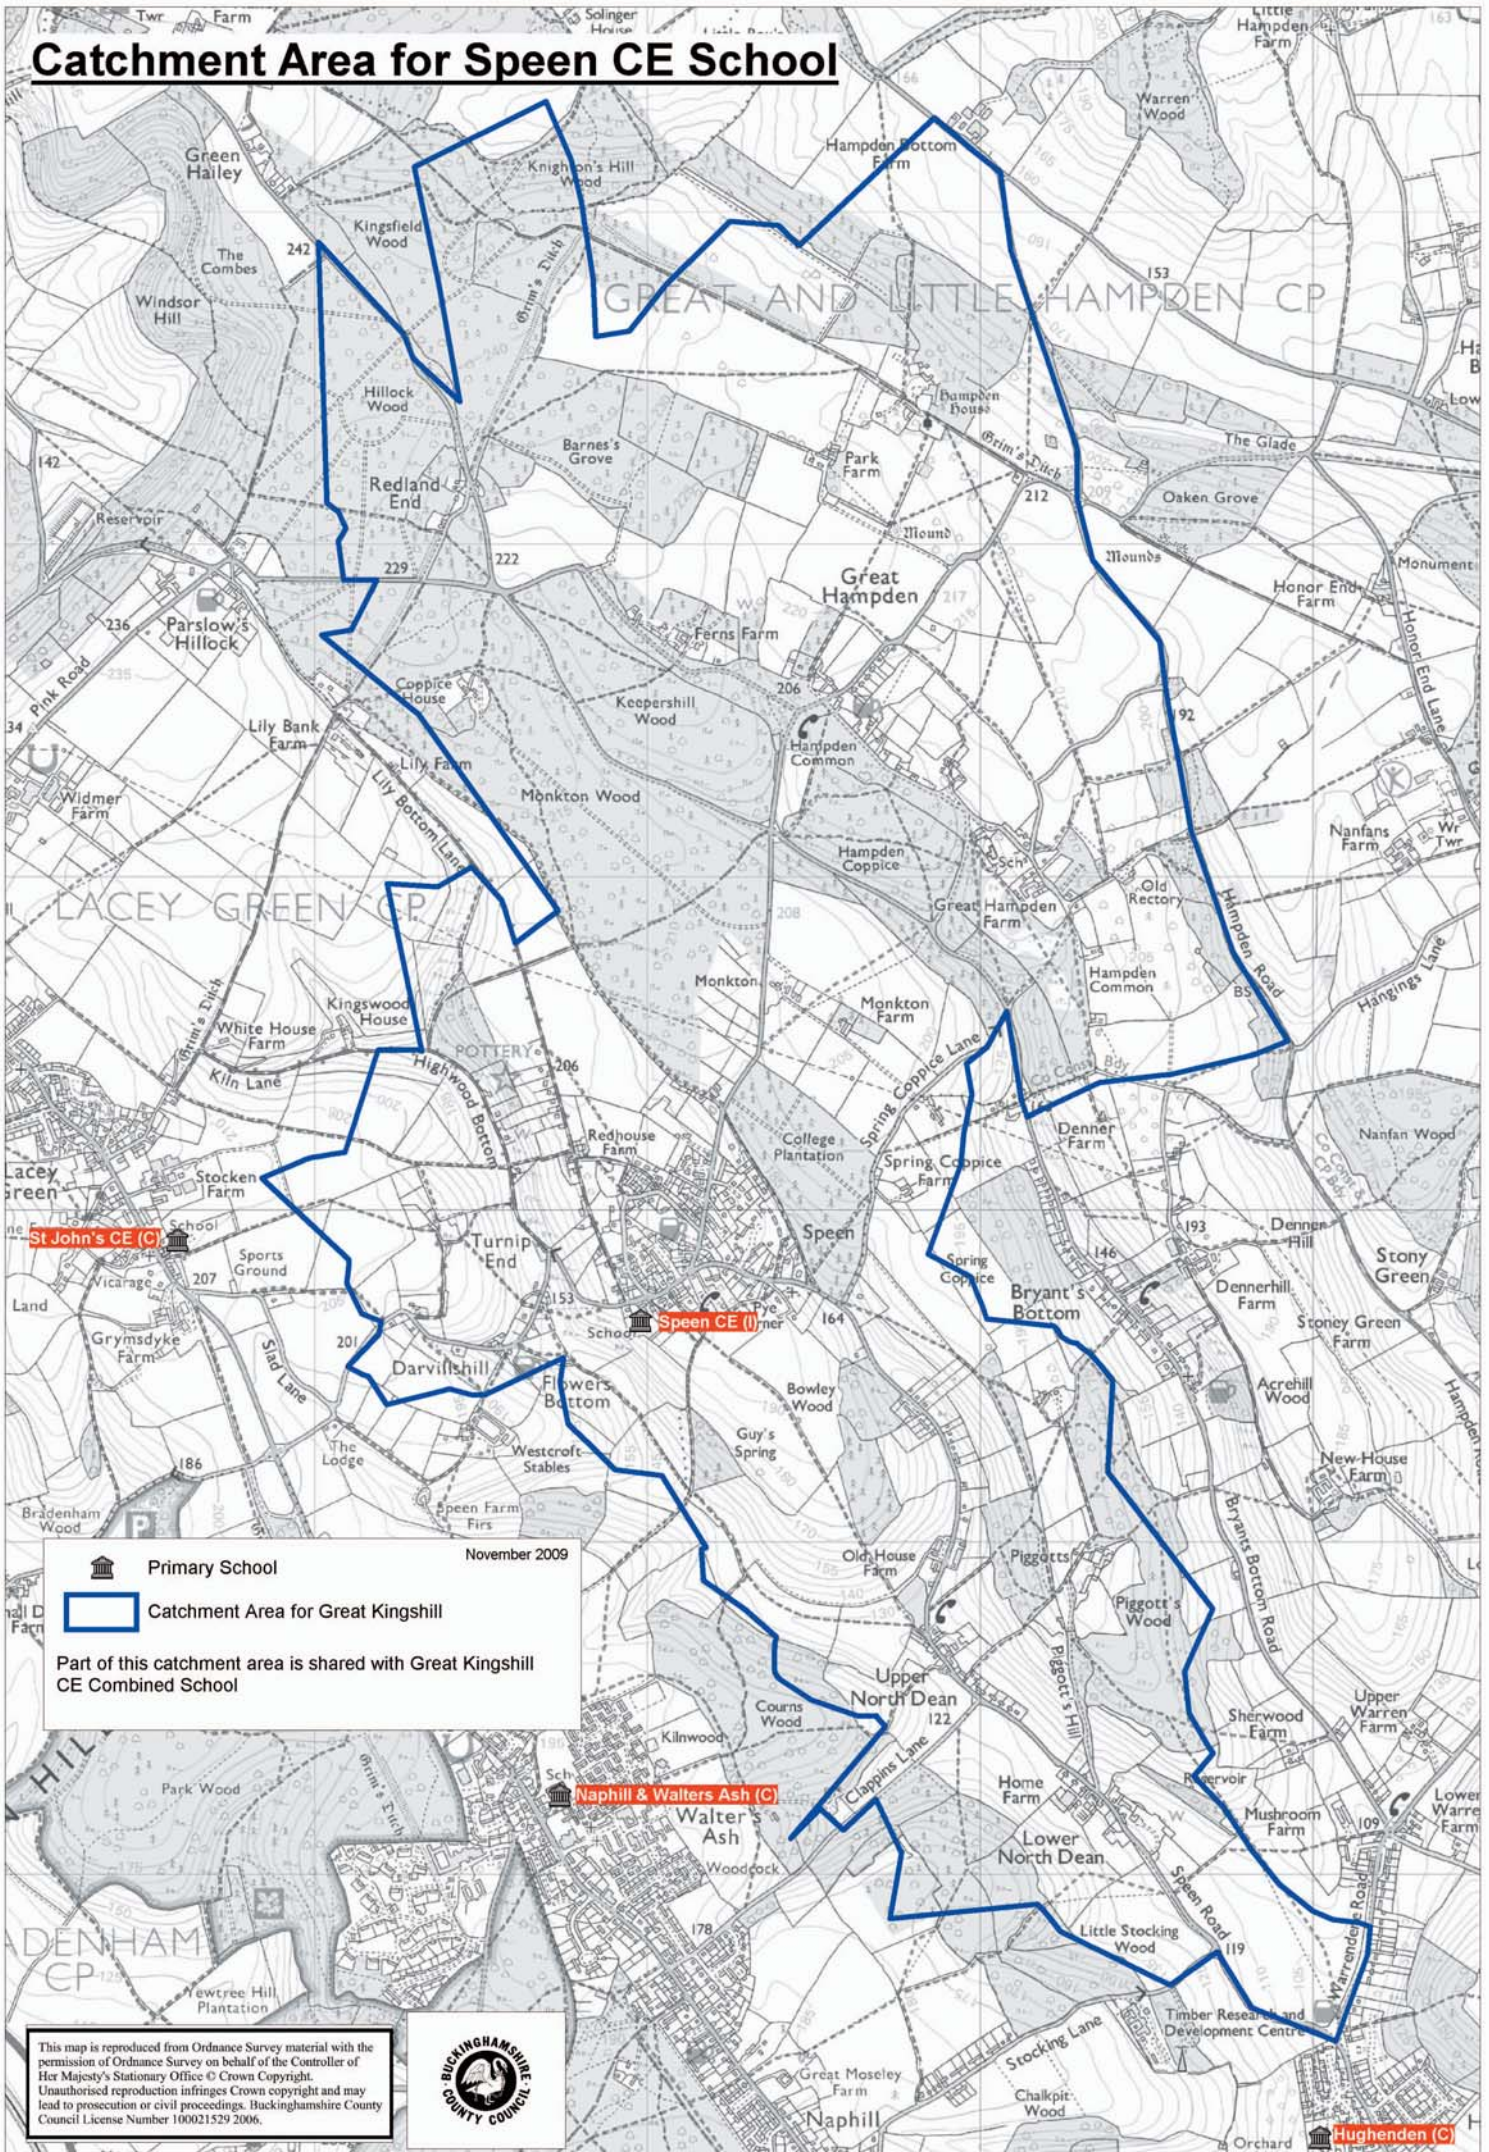

# Catchment Area for Speen CE School

 Primary School
 November 2009

 Catchment Area for Great Kingshill

Part of this catchment area is shared with Great Kingshill CE Combined School

This map is reproduced from Ordnance Survey material with the permission of Ordnance Survey on behalf of the Controller of Her Majesty's Stationary Office © Crown Copyright. Unauthorised reproduction infringes Crown copyright and may lead to prosecution or civil proceedings. Buckinghamshire County Council License Number 100021529 2006.

Hughenden (C)