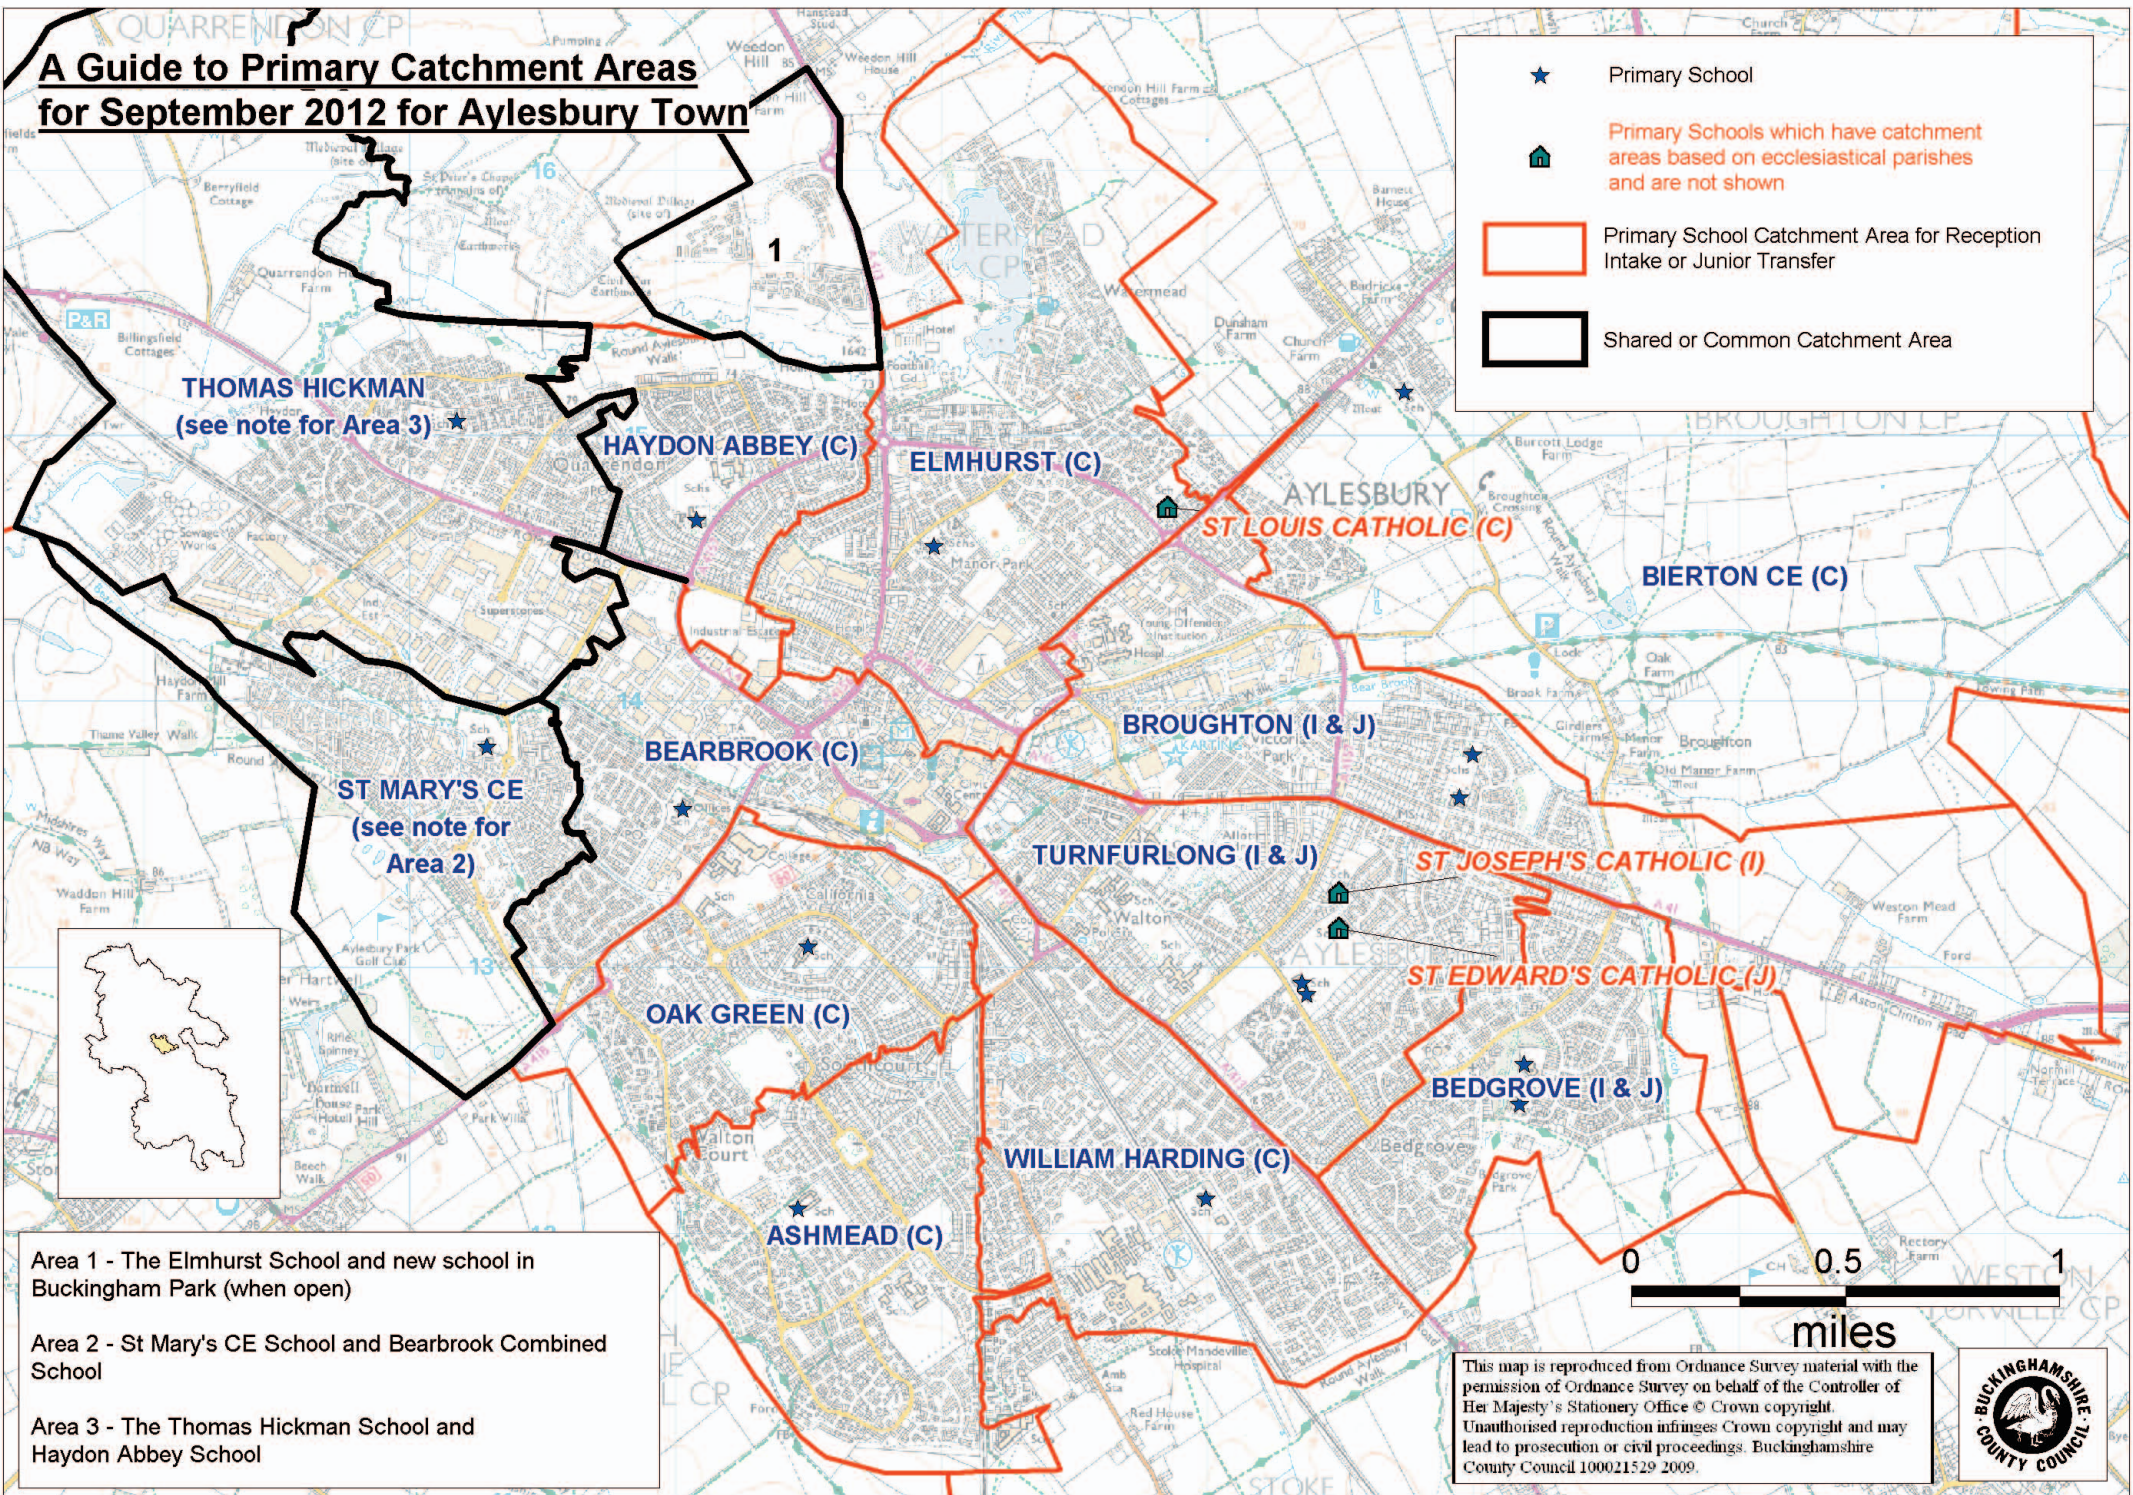

# A Guide to Primary Catchment Areas for September 2012 for Aylesbury Town

- ★ Primary School
- 🏠 Primary Schools which have catchment areas based on ecclesiastical parishes and are not shown
- ▭ Primary School Catchment Area for Reception Intake or Junior Transfer
- ▭ Shared or Common Catchment Area

Area 1 - The Elmhurst School and new school in Buckingham Park (when open)

Area 2 - St Mary's CE School and Bearbrook Combined School

Area 3 - The Thomas Hickman School and Haydon Abbey School

This map is reproduced from Ordnance Survey material with the permission of Ordnance Survey on behalf of the Controller of Her Majesty's Stationery Office © Crown copyright. Unauthorised reproduction infringes Crown copyright and may lead to prosecution or civil proceedings. Buckinghamshire County Council 100021529 2009.