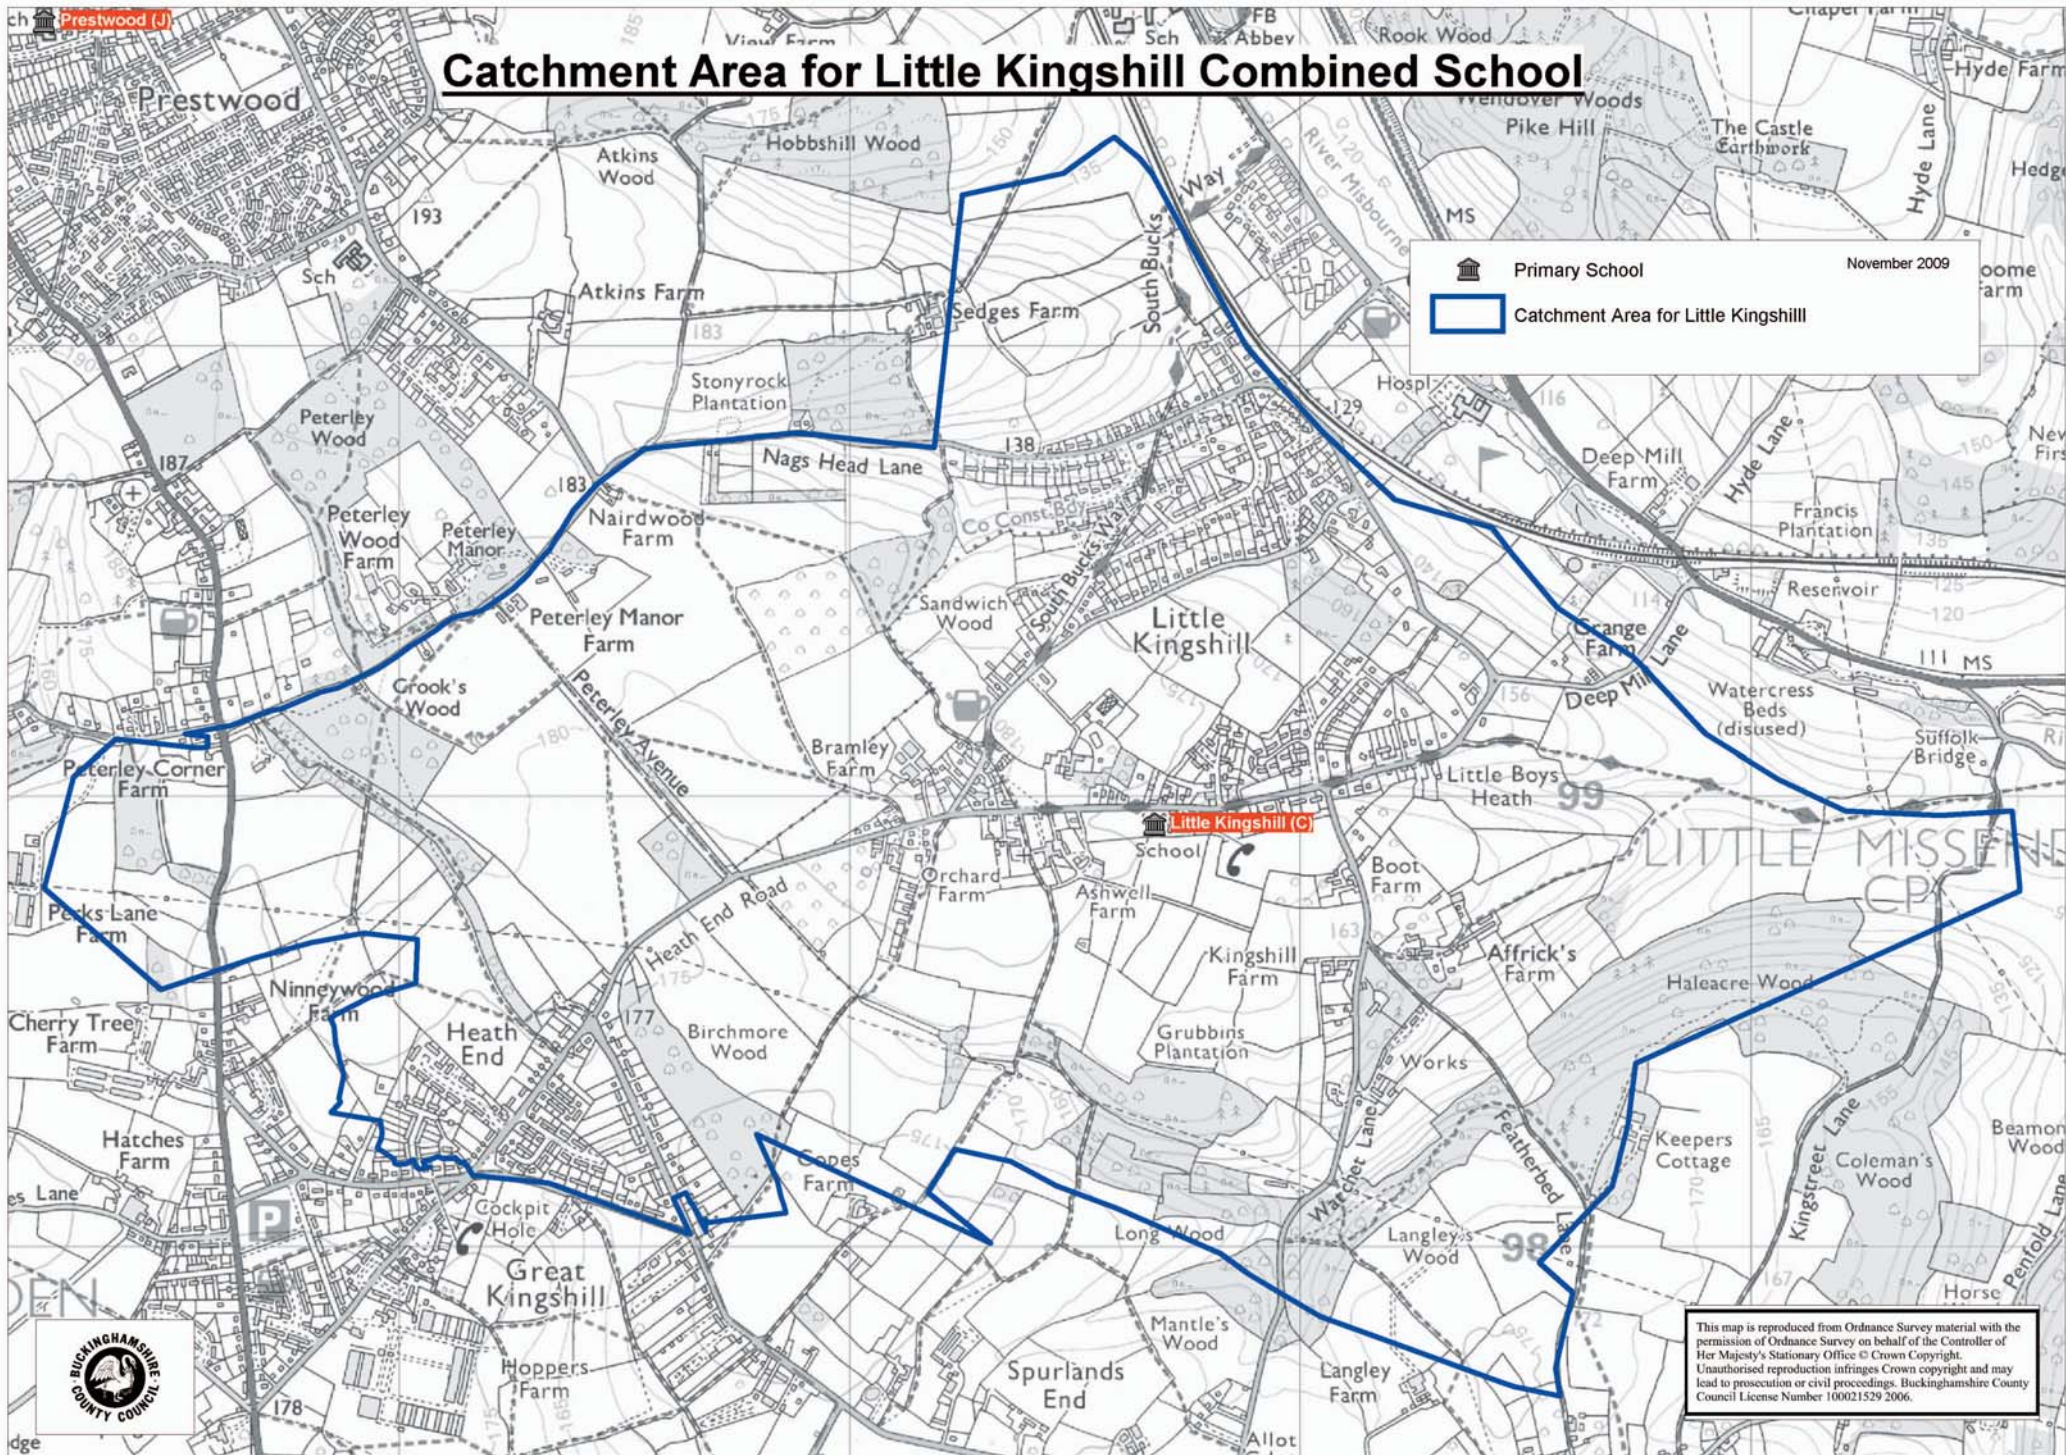

Catchment Area for Little Kingshill Combined School

Primary School
 Catchment Area for Little Kingshill

November 2009