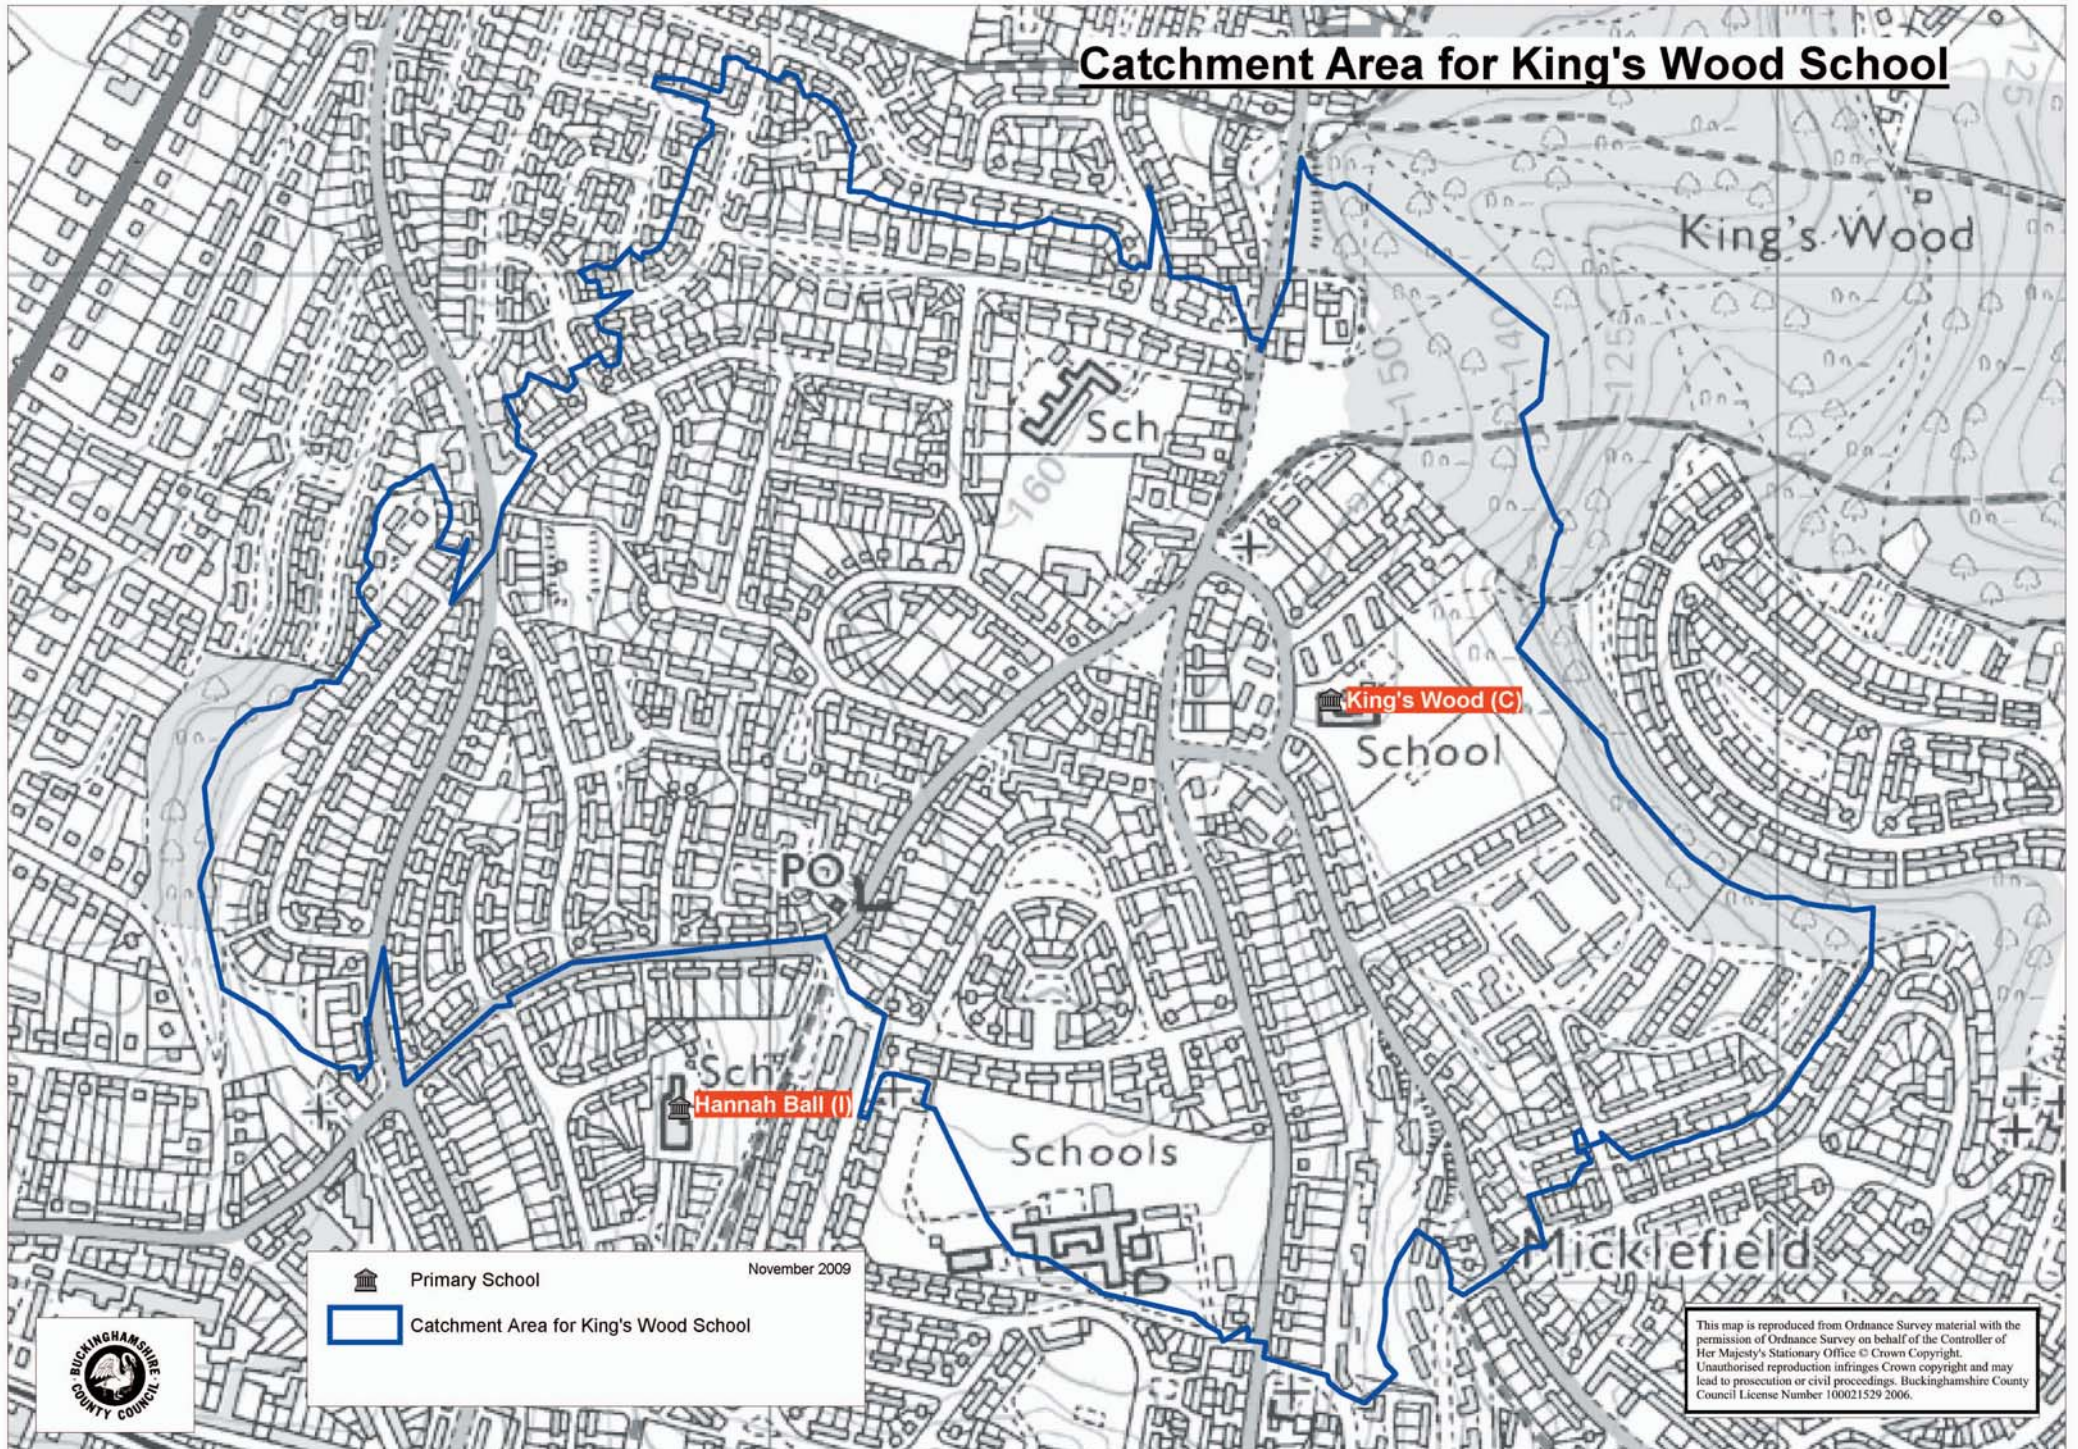

Catchment Area for King's Wood School

November 2009

- Primary School
- Catchment Area for King's Wood School