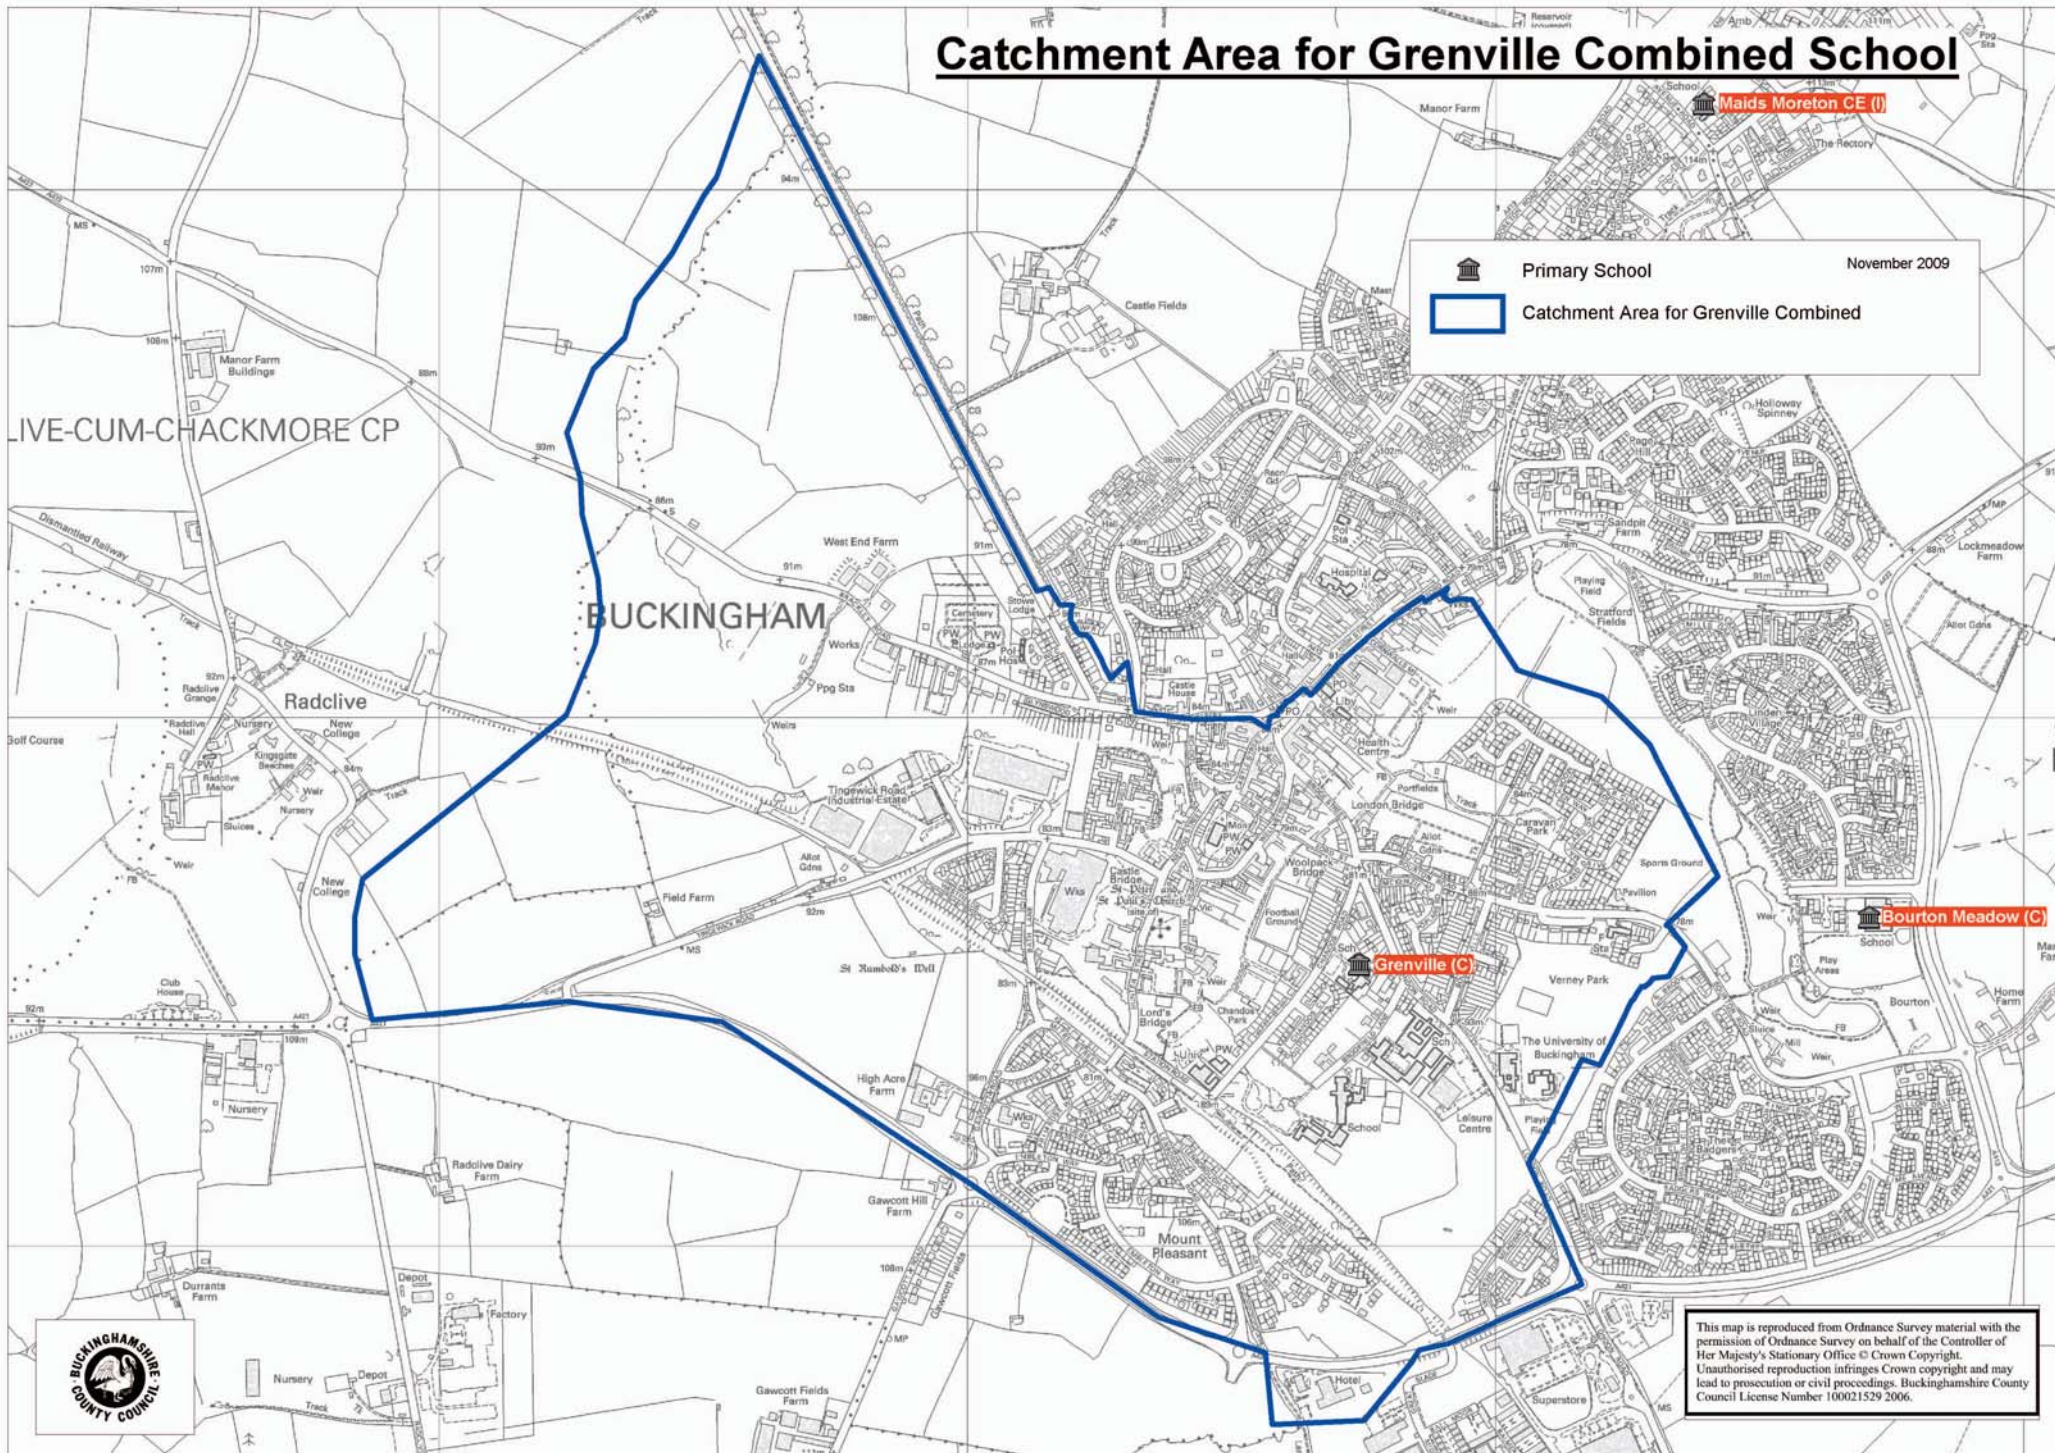

Catchment Area for Grenville Combined School

Primary School November 2009

Catchment Area for Grenville Combined