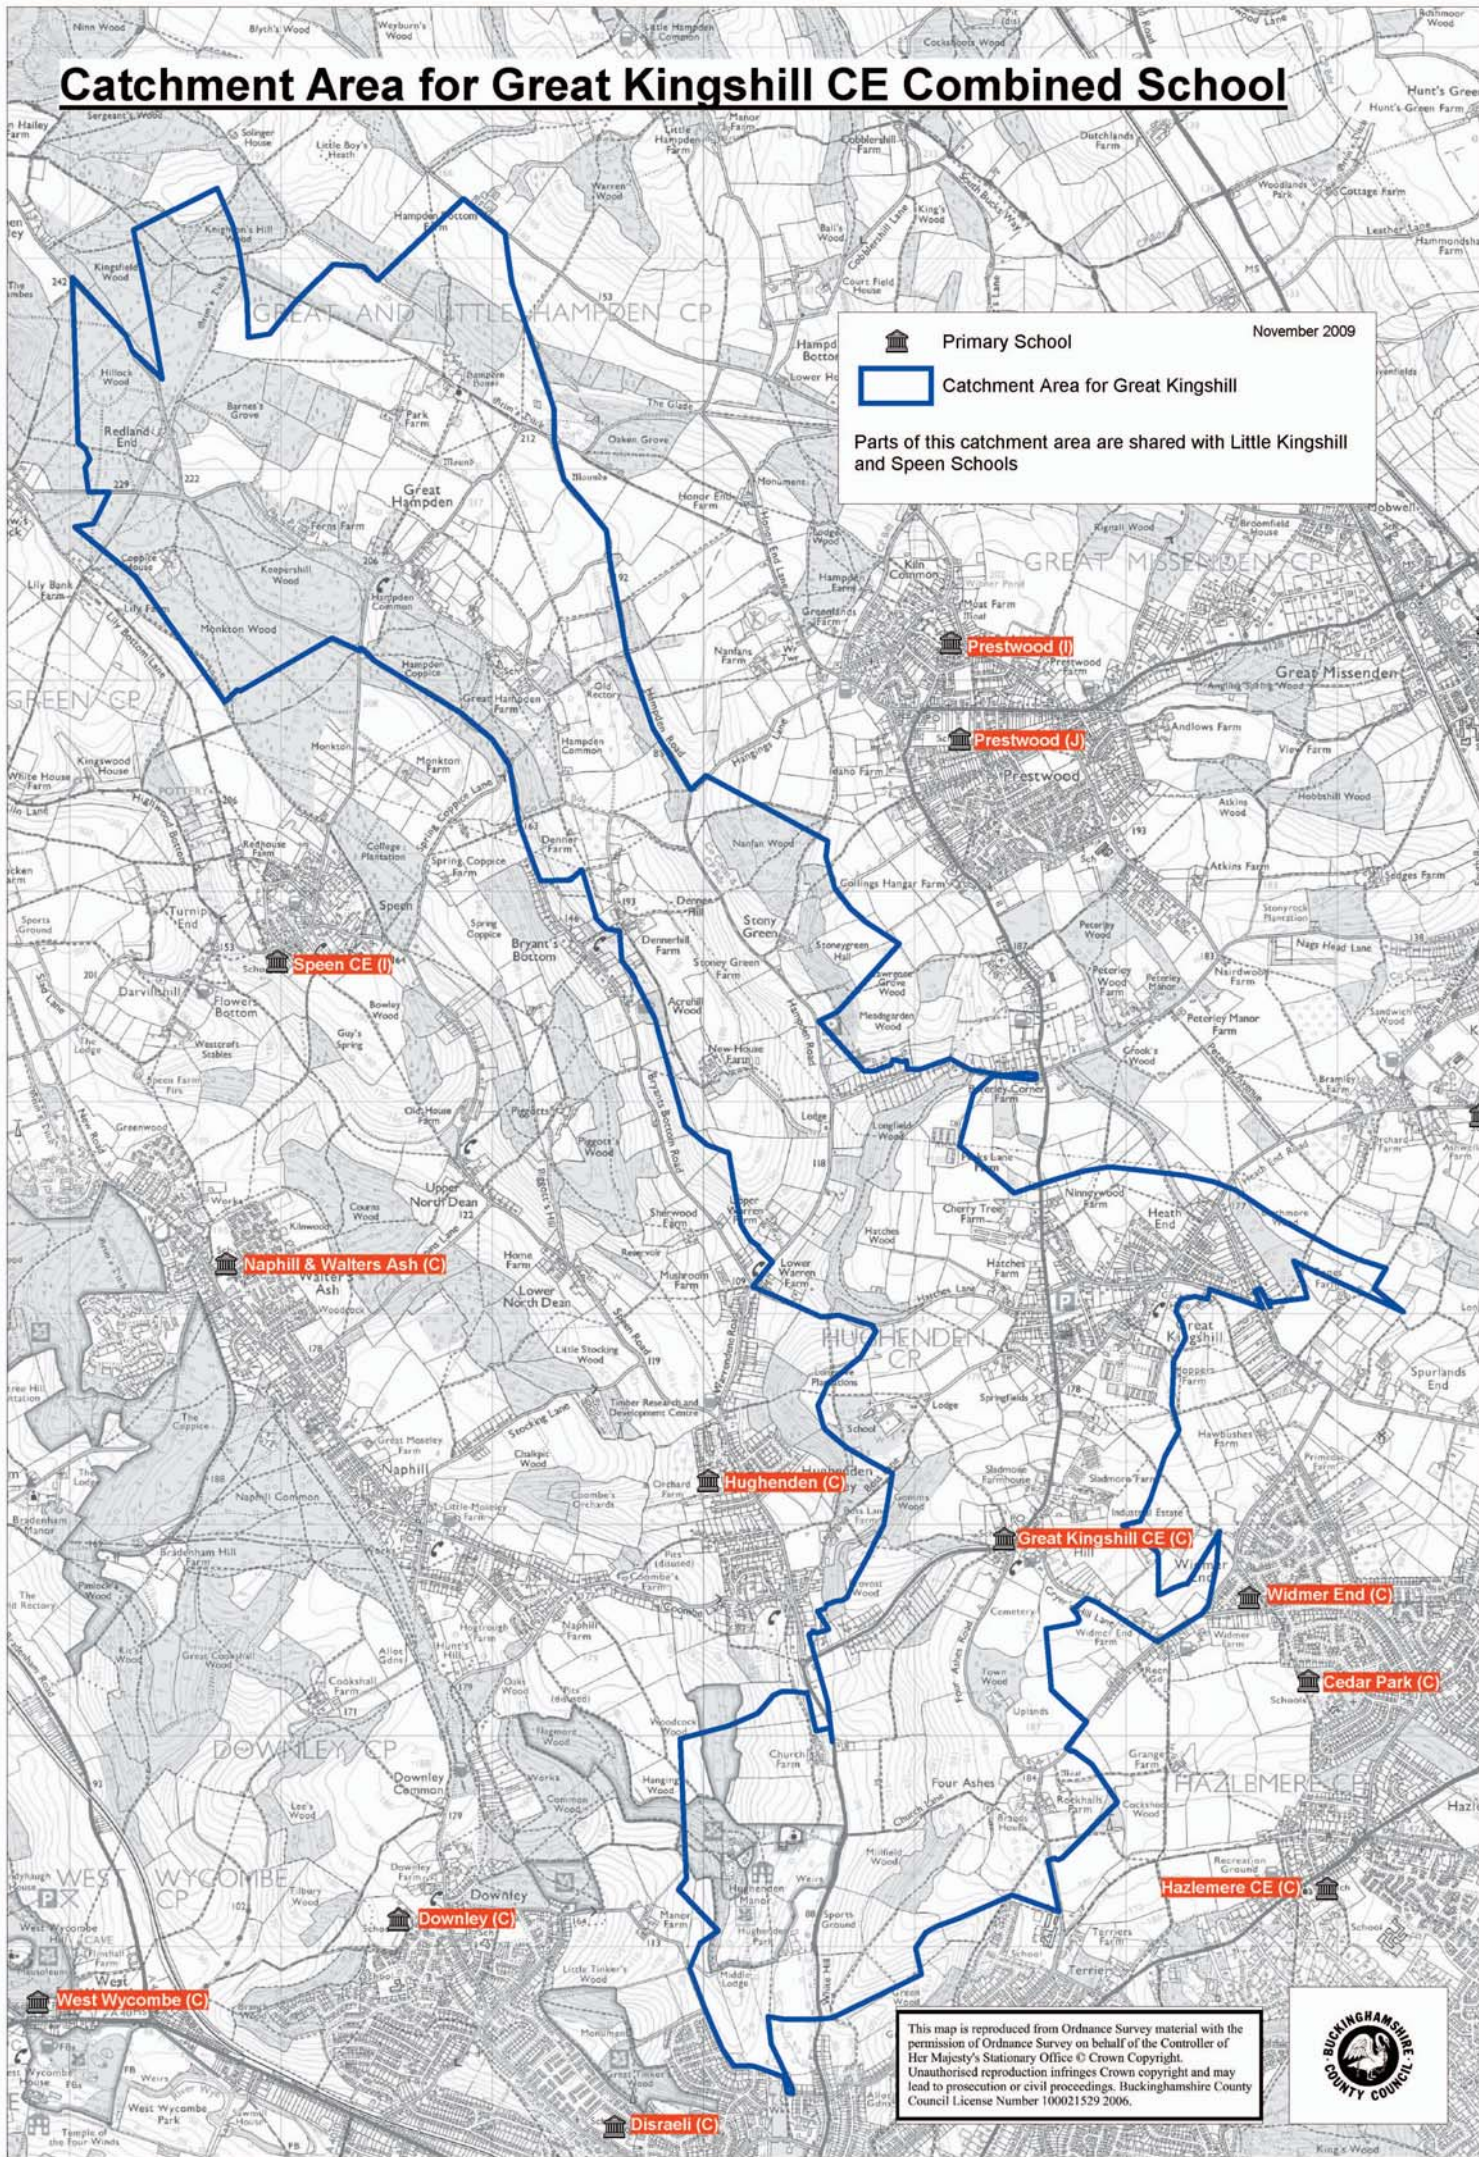

Catchment Area for Great Kingshill CE Combined School

Primary School
November 2009

Catchment Area for Great Kingshill

Parts of this catchment area are shared with Little Kingshill and Speen Schools