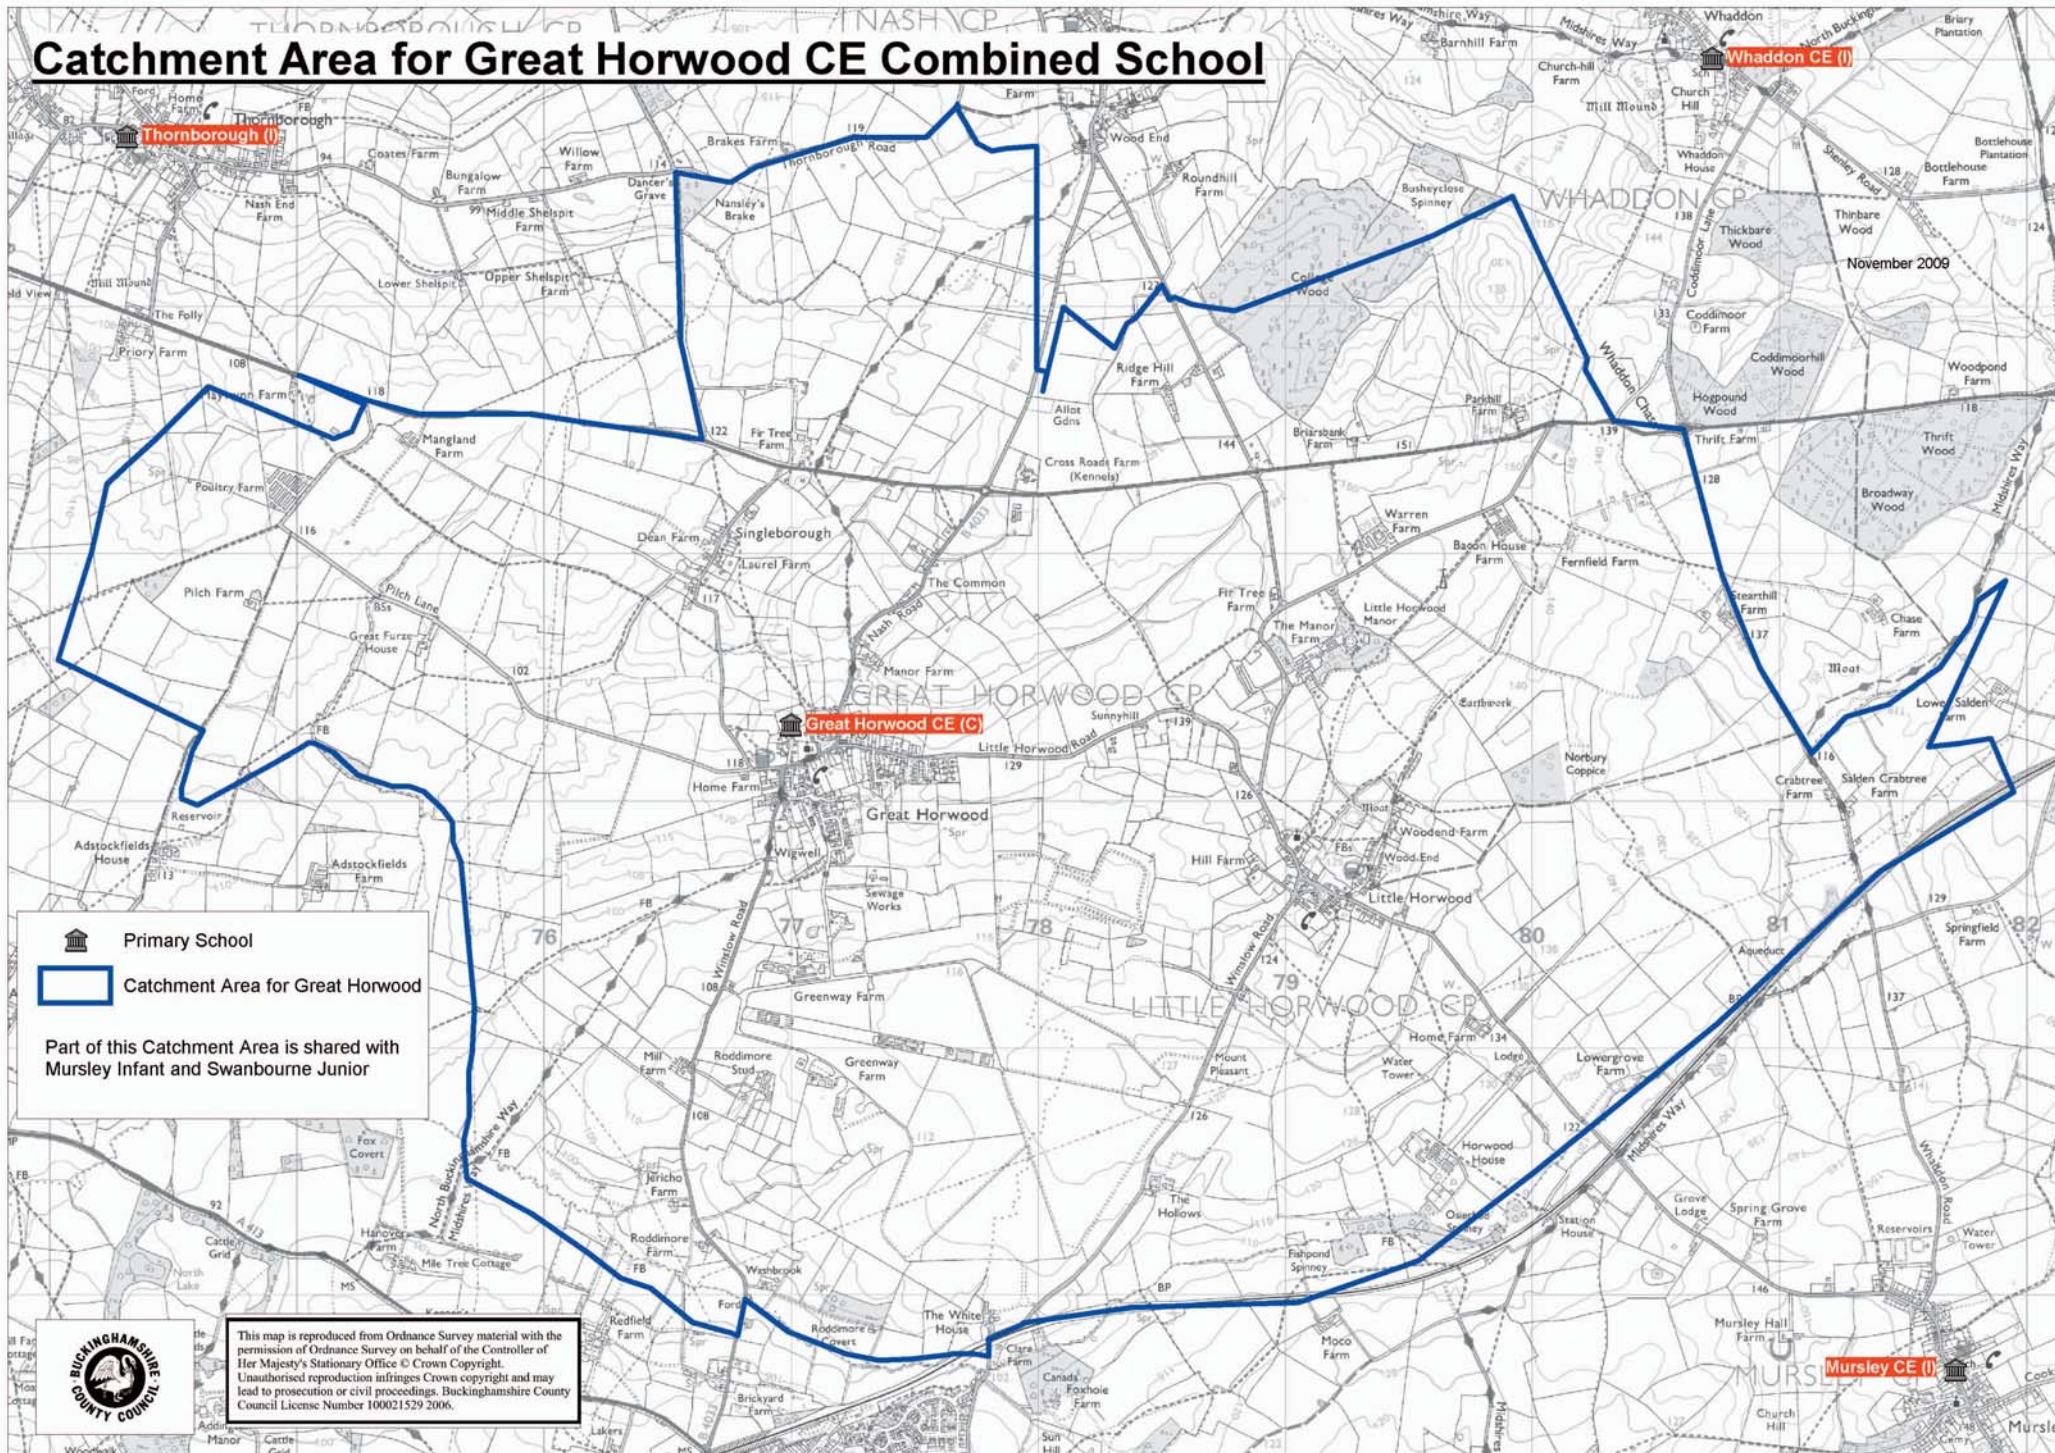

Catchment Area for Great Horwood CE Combined School

Primary School

Catchment Area for Great Horwood

Part of this Catchment Area is shared with Mursley Infant and Swanbourne Junior

Mursley CE (I)