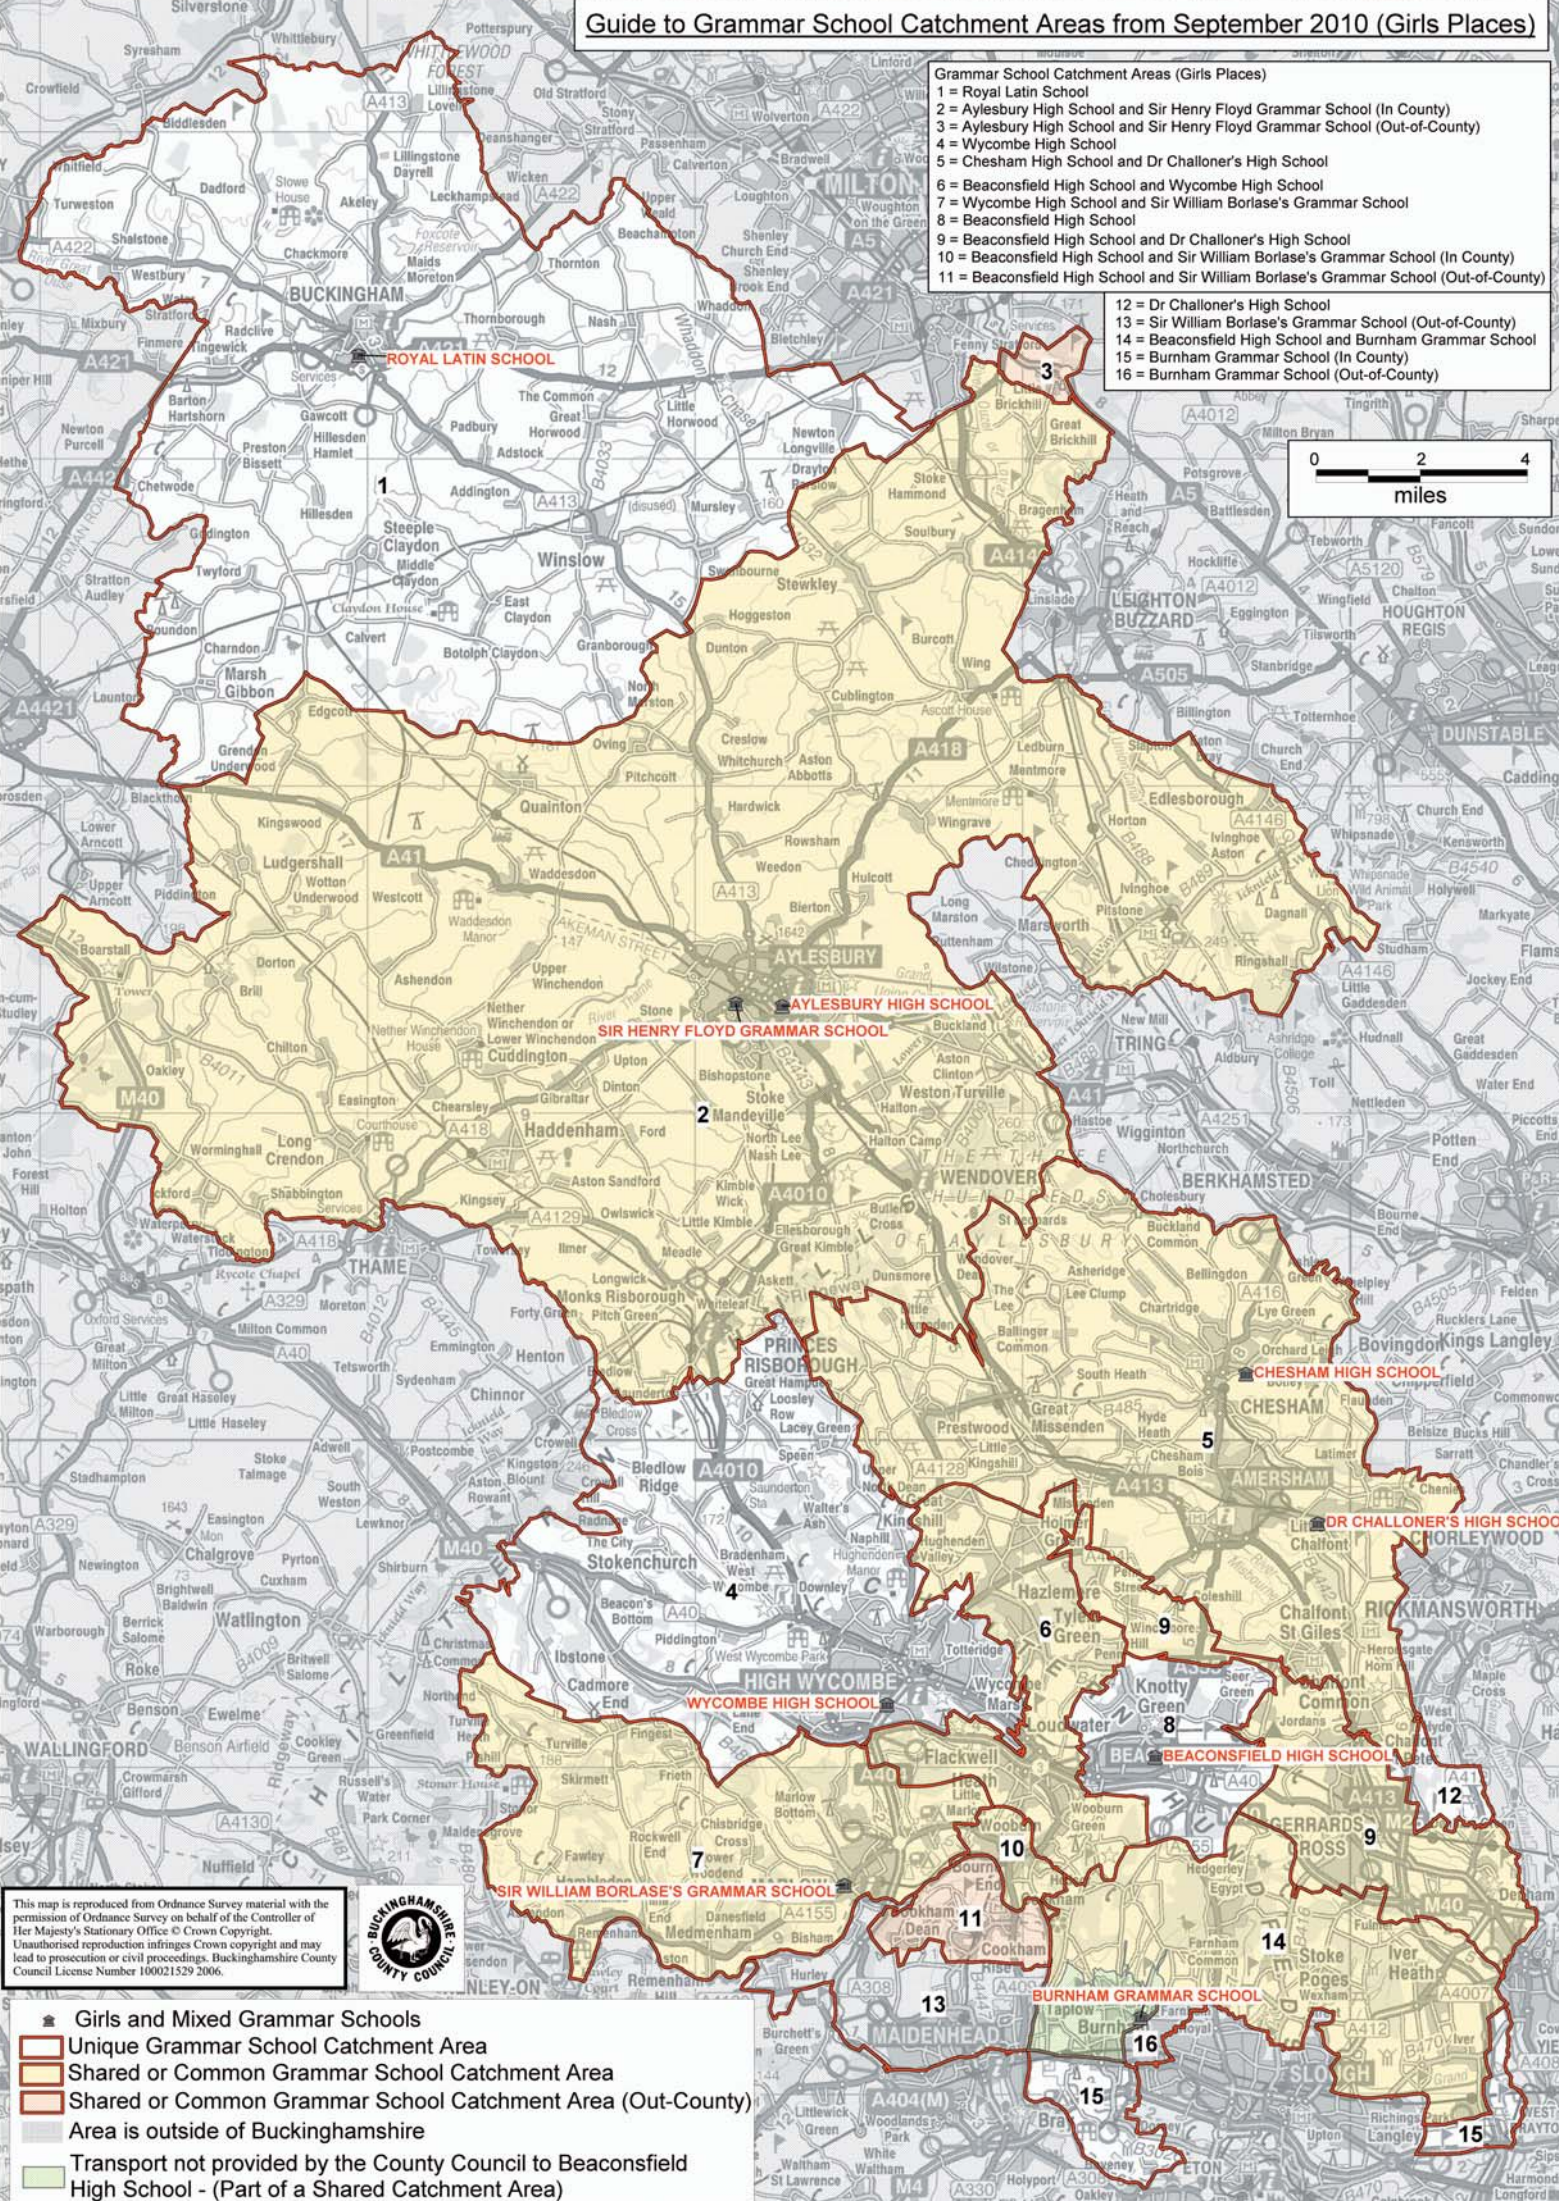

Guide to Grammar School Catchment Areas from September 2010 (Girls Places)

Grammar School Catchment Areas (Girls Places)

- 1 = Royal Latin School
- 2 = Aylesbury High School and Sir Henry Floyd Grammar School (In County)
- 3 = Aylesbury High School and Sir Henry Floyd Grammar School (Out-of-County)
- 4 = Wycombe High School
- 5 = Chesham High School and Dr Challoner's High School
- 6 = Beaconsfield High School and Wycombe High School
- 7 = Wycombe High School and Sir William Borlase's Grammar School
- 8 = Beaconsfield High School
- 9 = Beaconsfield High School and Dr Challoner's High School
- 10 = Beaconsfield High School and Sir William Borlase's Grammar School (In County)
- 11 = Beaconsfield High School and Sir William Borlase's Grammar School (Out-of-County)
- 12 = Dr Challoner's High School
- 13 = Sir William Borlase's Grammar School (Out-of-County)
- 14 = Beaconsfield High School and Burnham Grammar School
- 15 = Burnham Grammar School (In County)
- 16 = Burnham Grammar School (Out-of-County)

- Girls and Mixed Grammar Schools
- Unique Grammar School Catchment Area
- Shared or Common Grammar School Catchment Area
- Shared or Common Grammar School Catchment Area (Out-County)
- Area is outside of Buckinghamshire
- Transport not provided by the County Council to Beaconsfield High School - (Part of a Shared Catchment Area)