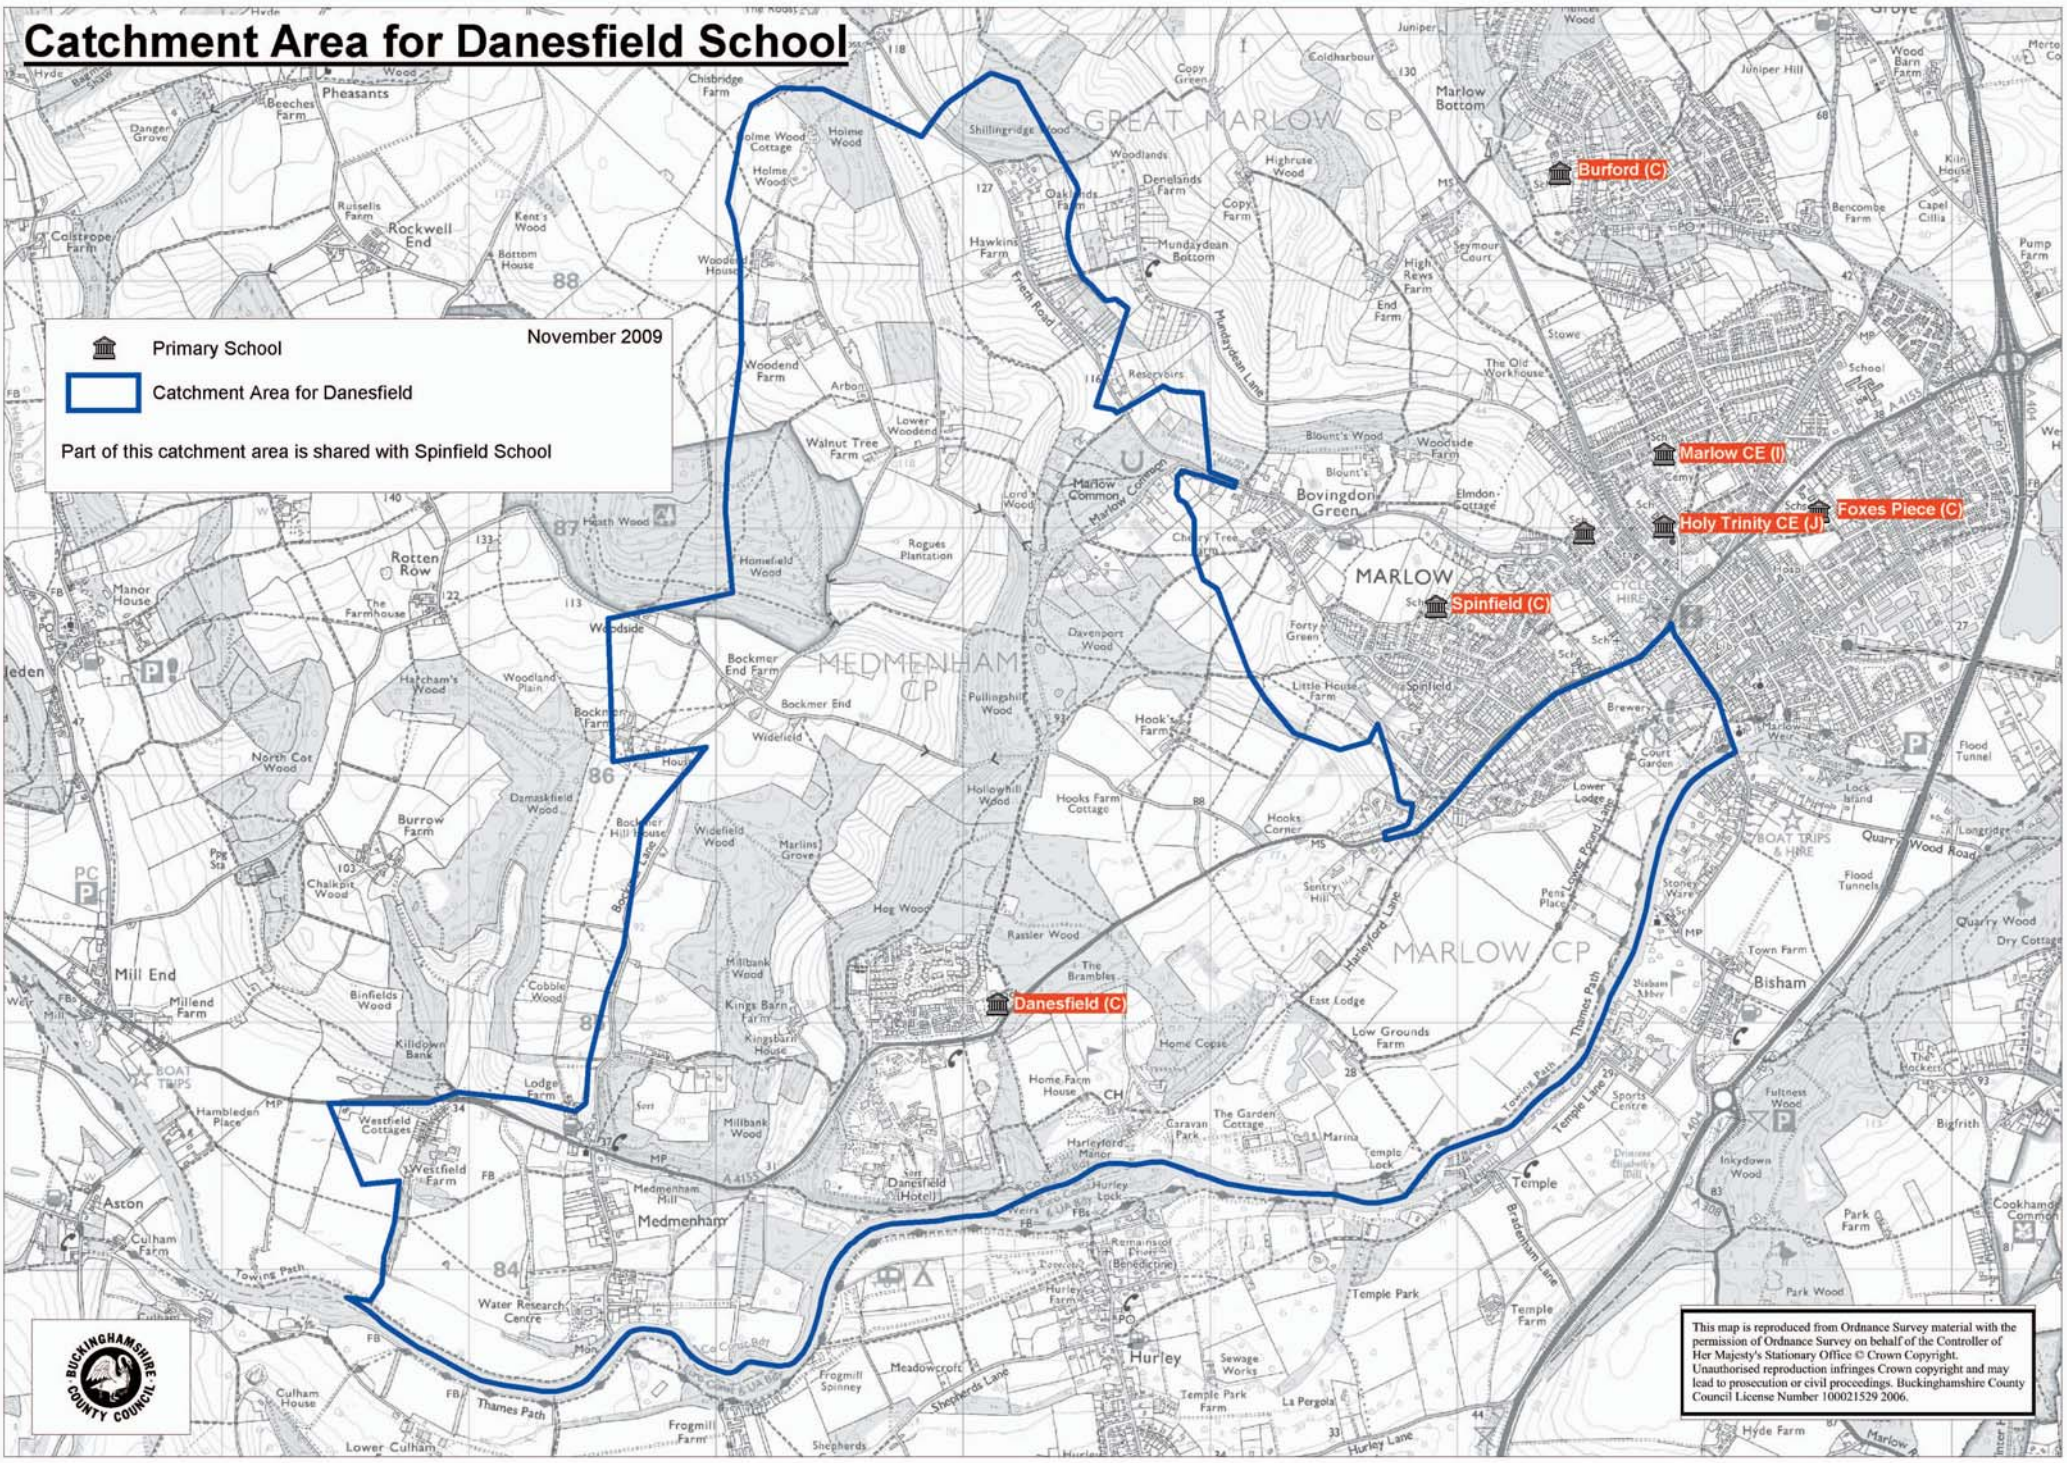

Catchment Area for Danesfield School

Primary School
 Catchment Area for Danesfield
November 2009
Part of this catchment area is shared with Spinfield School