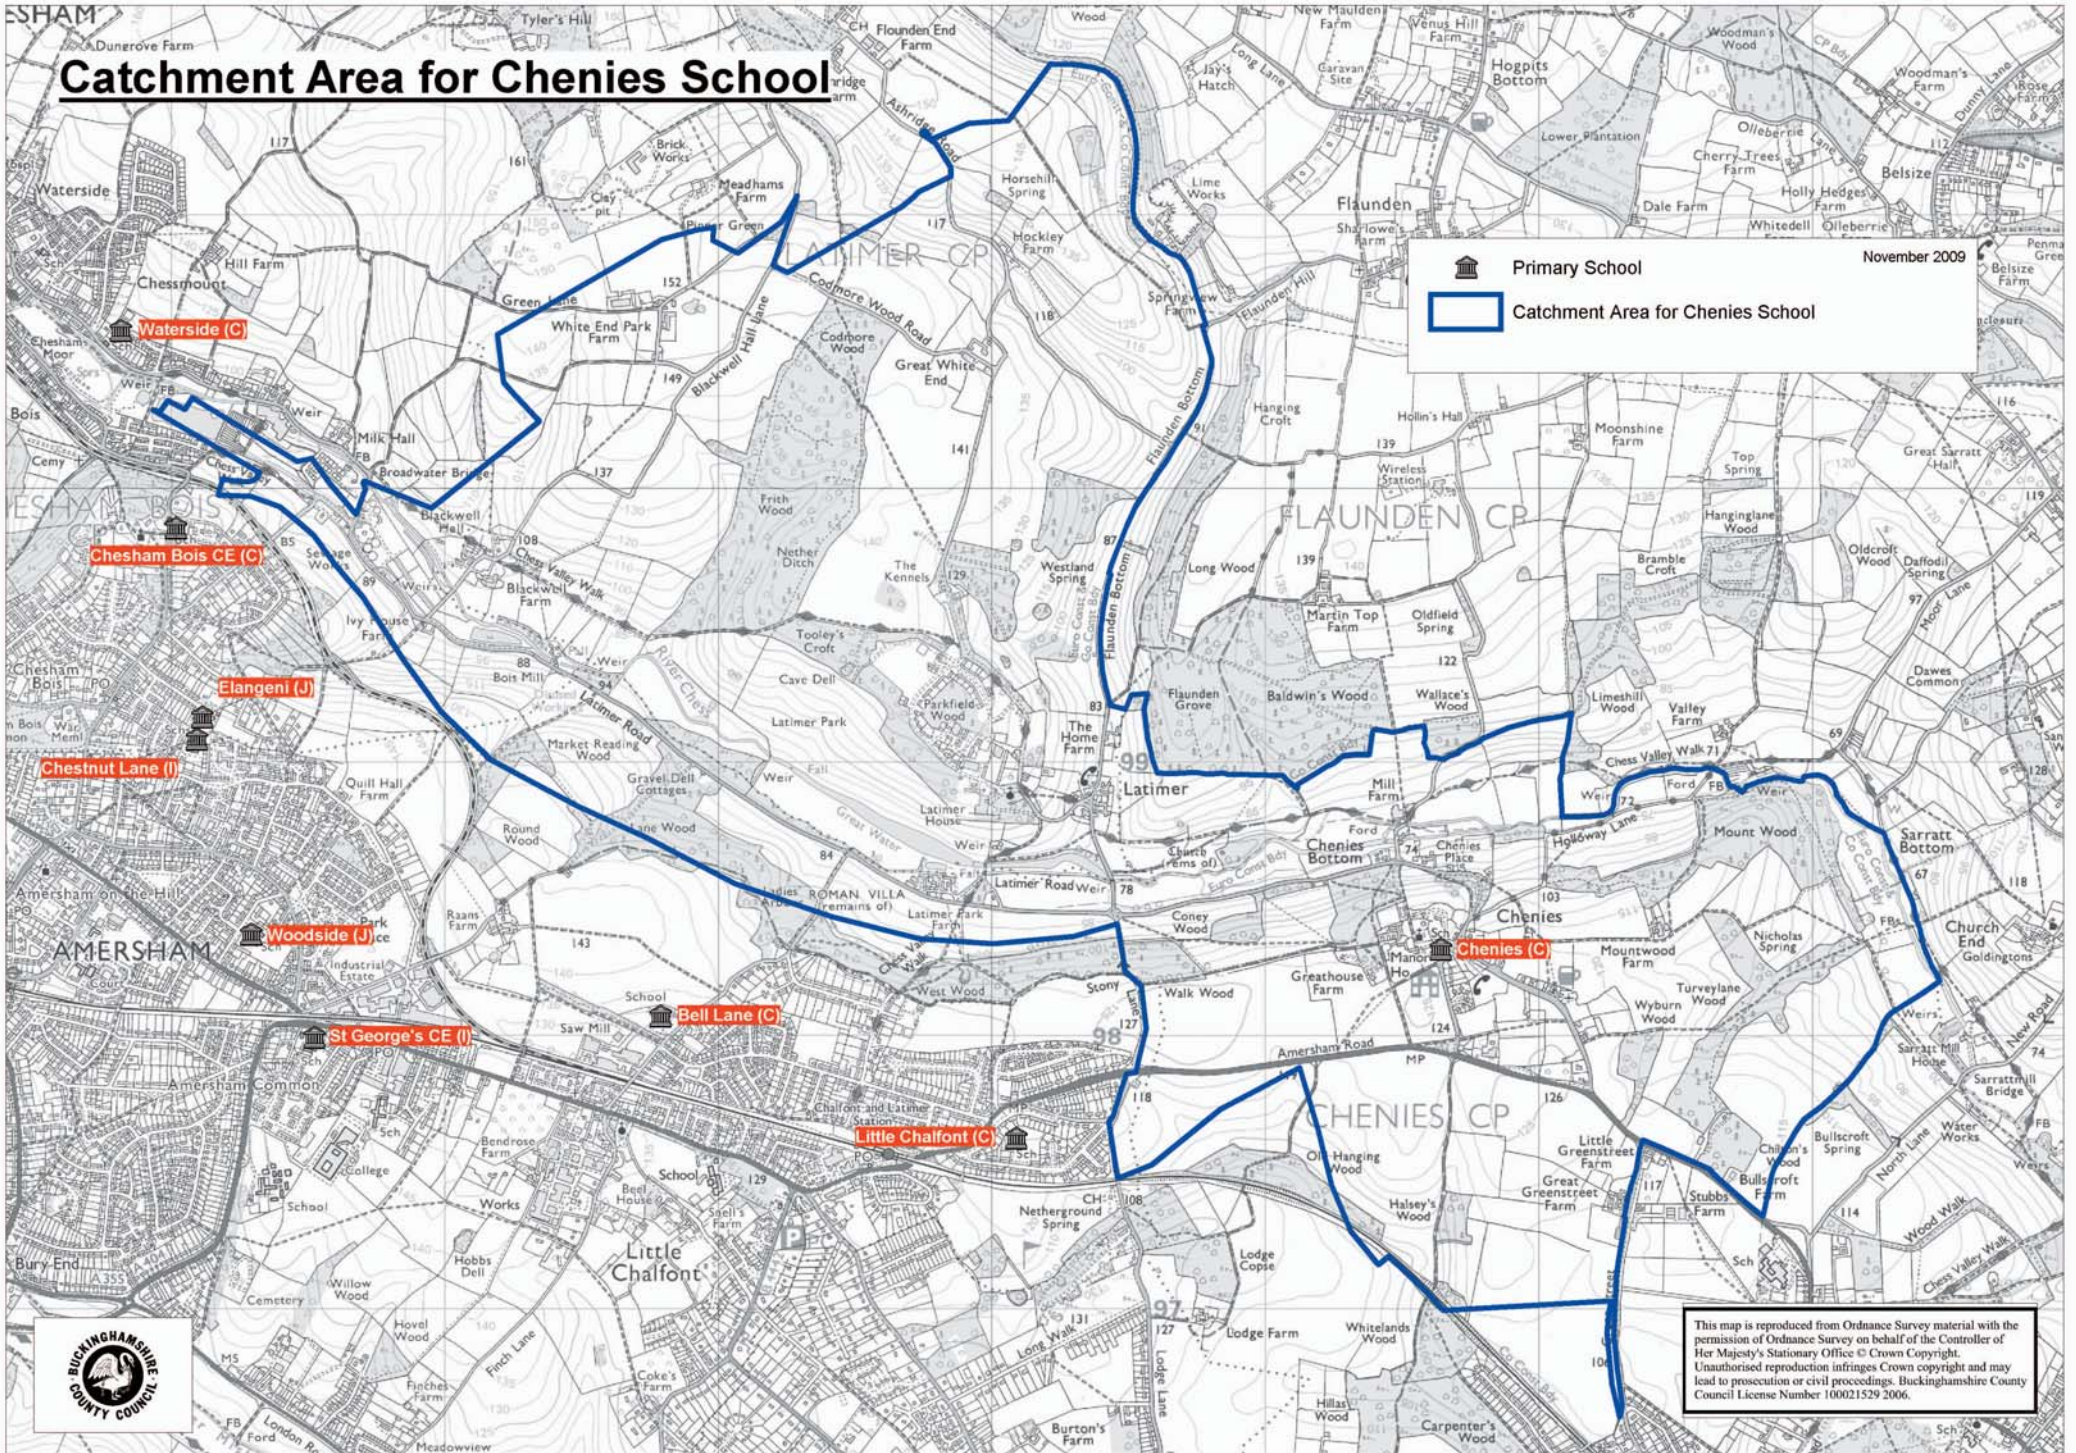

Catchment Area for Chenies School

Primary School
 Catchment Area for Chenies School
November 2009