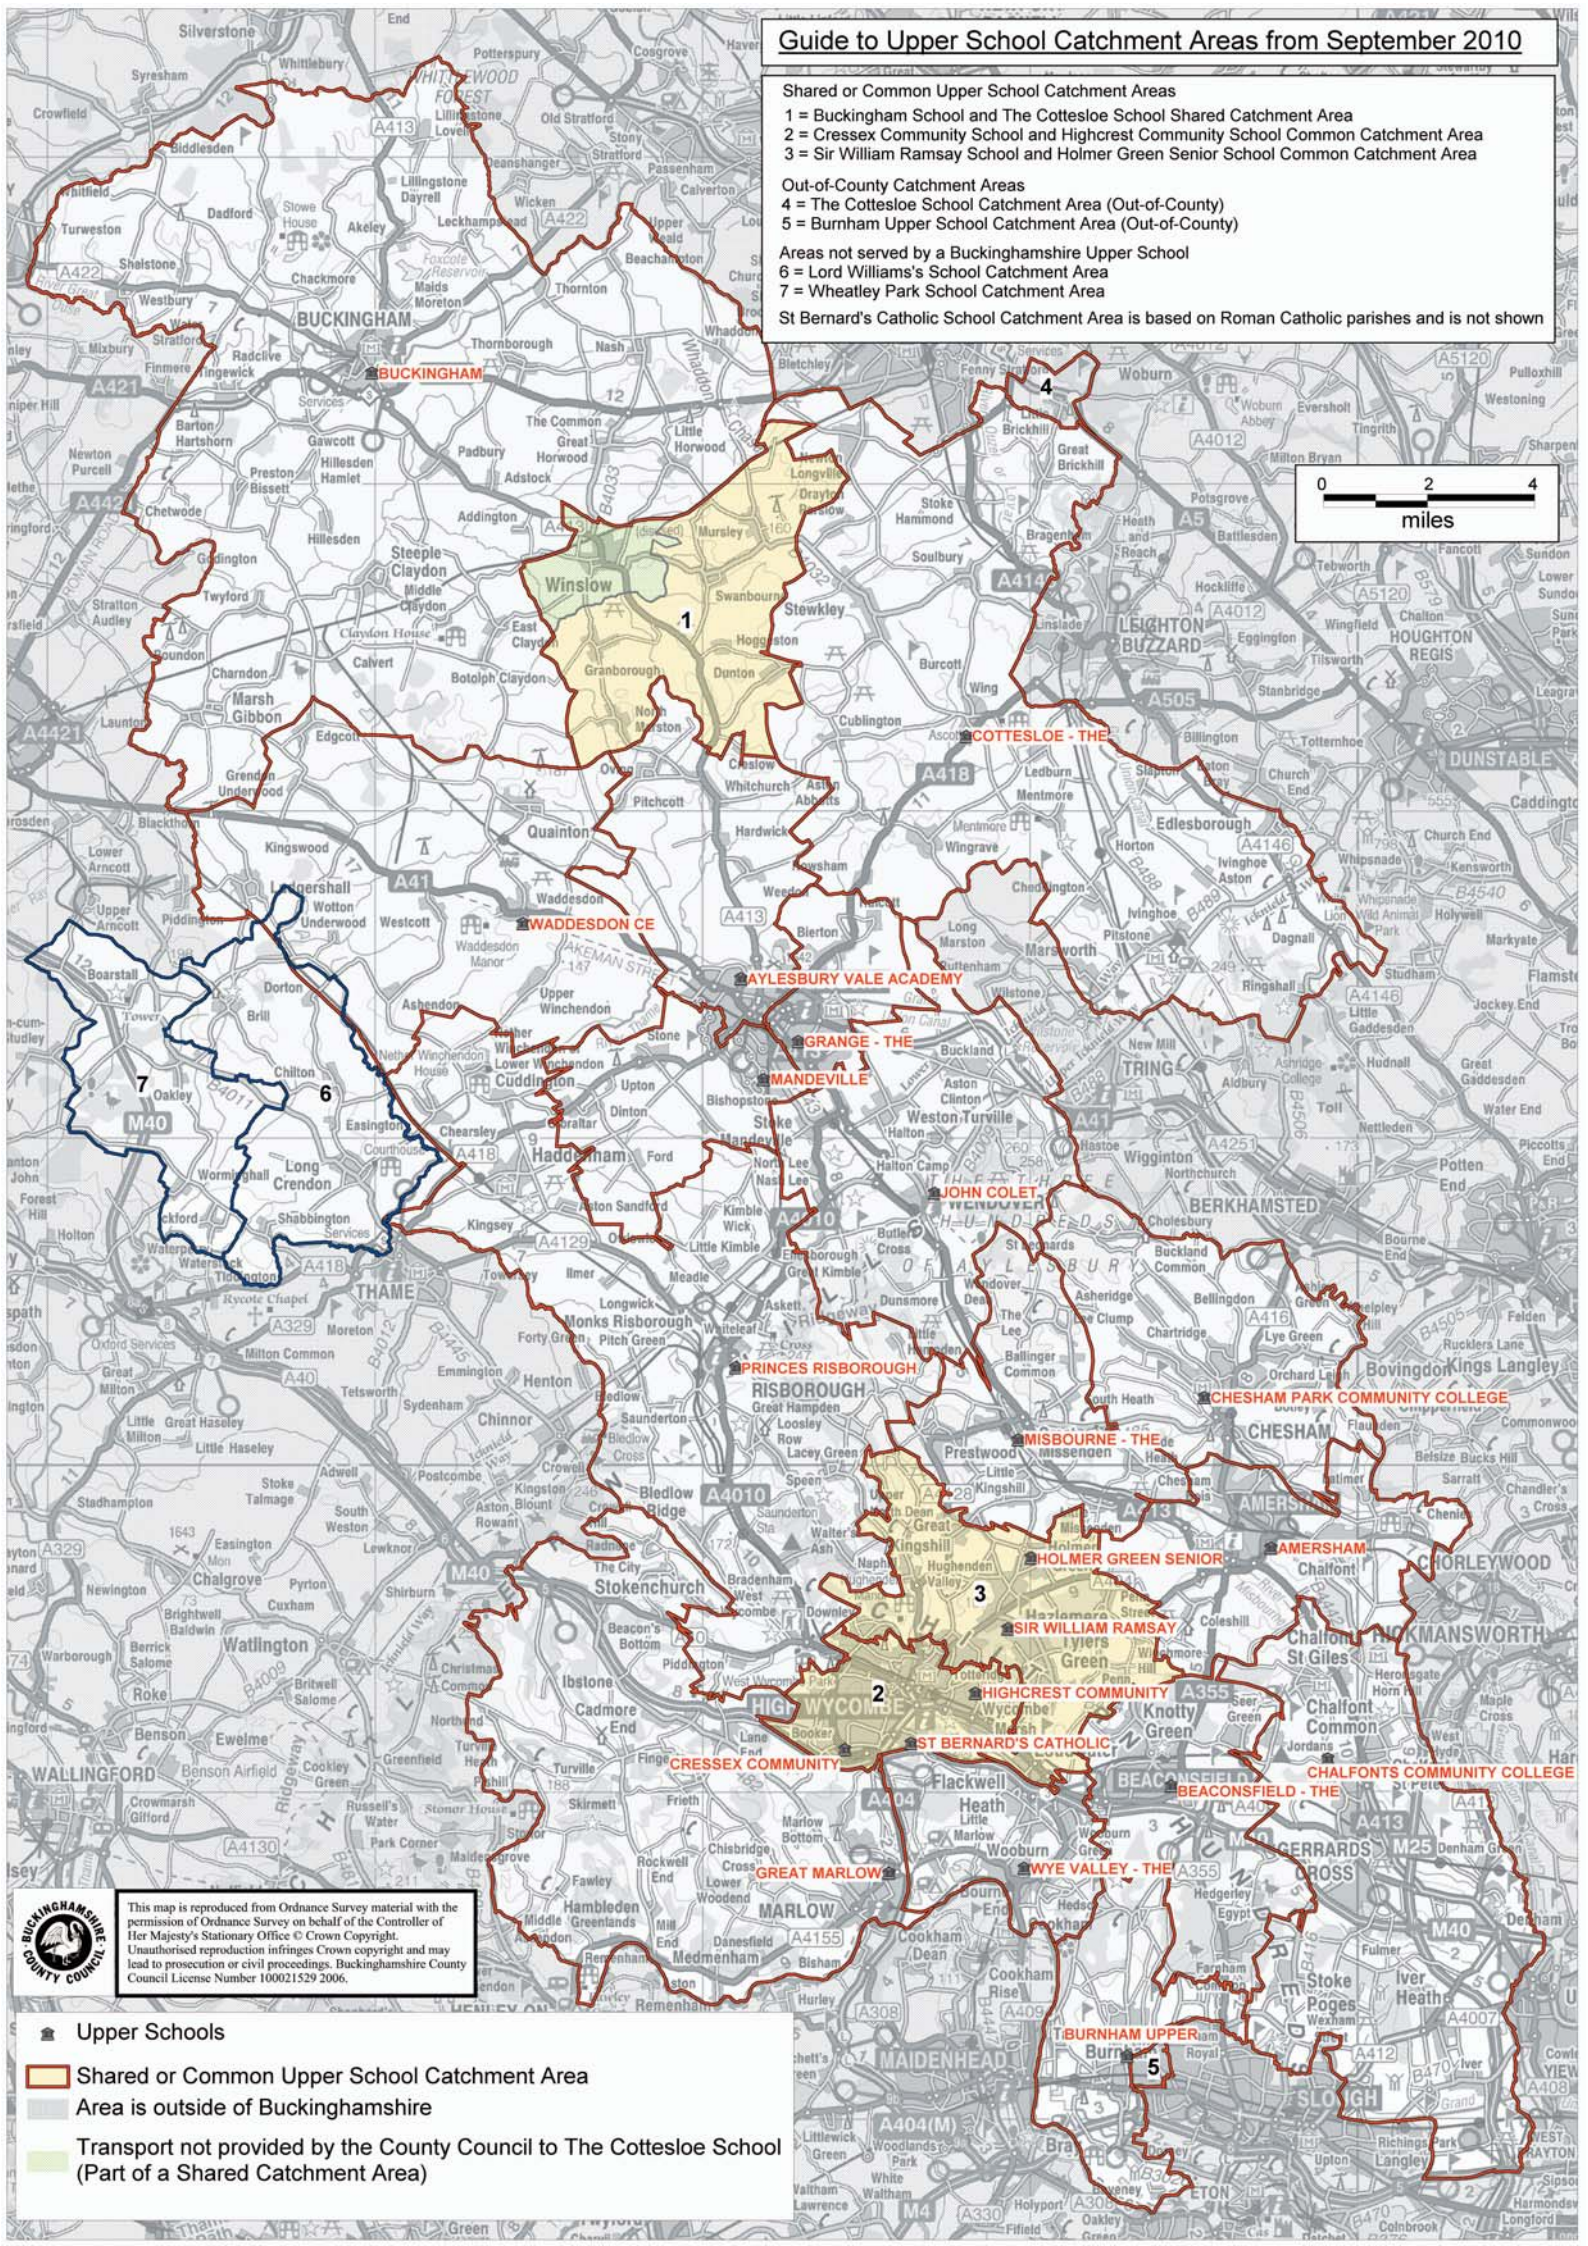

Guide to Upper School Catchment Areas from September 2010

Shared or Common Upper School Catchment Areas

- 1 = Buckingham School and The Cottesloe School Shared Catchment Area
- 2 = Cressex Community School and Highcrest Community School Common Catchment Area
- 3 = Sir William Ramsay School and Holmer Green Senior School Common Catchment Area

Out-of-County Catchment Areas

- 4 = The Cottesloe School Catchment Area (Out-of-County)
- 5 = Burnham Upper School Catchment Area (Out-of-County)

Areas not served by a Buckinghamshire Upper School

- 6 = Lord Williams's School Catchment Area
- 7 = Wheatley Park School Catchment Area

St Bernard's Catholic School Catchment Area is based on Roman Catholic parishes and is not shown

- Upper Schools
- Shared or Common Upper School Catchment Area
- Area is outside of Buckinghamshire
- Transport not provided by the County Council to The Cottesloe School (Part of a Shared Catchment Area)