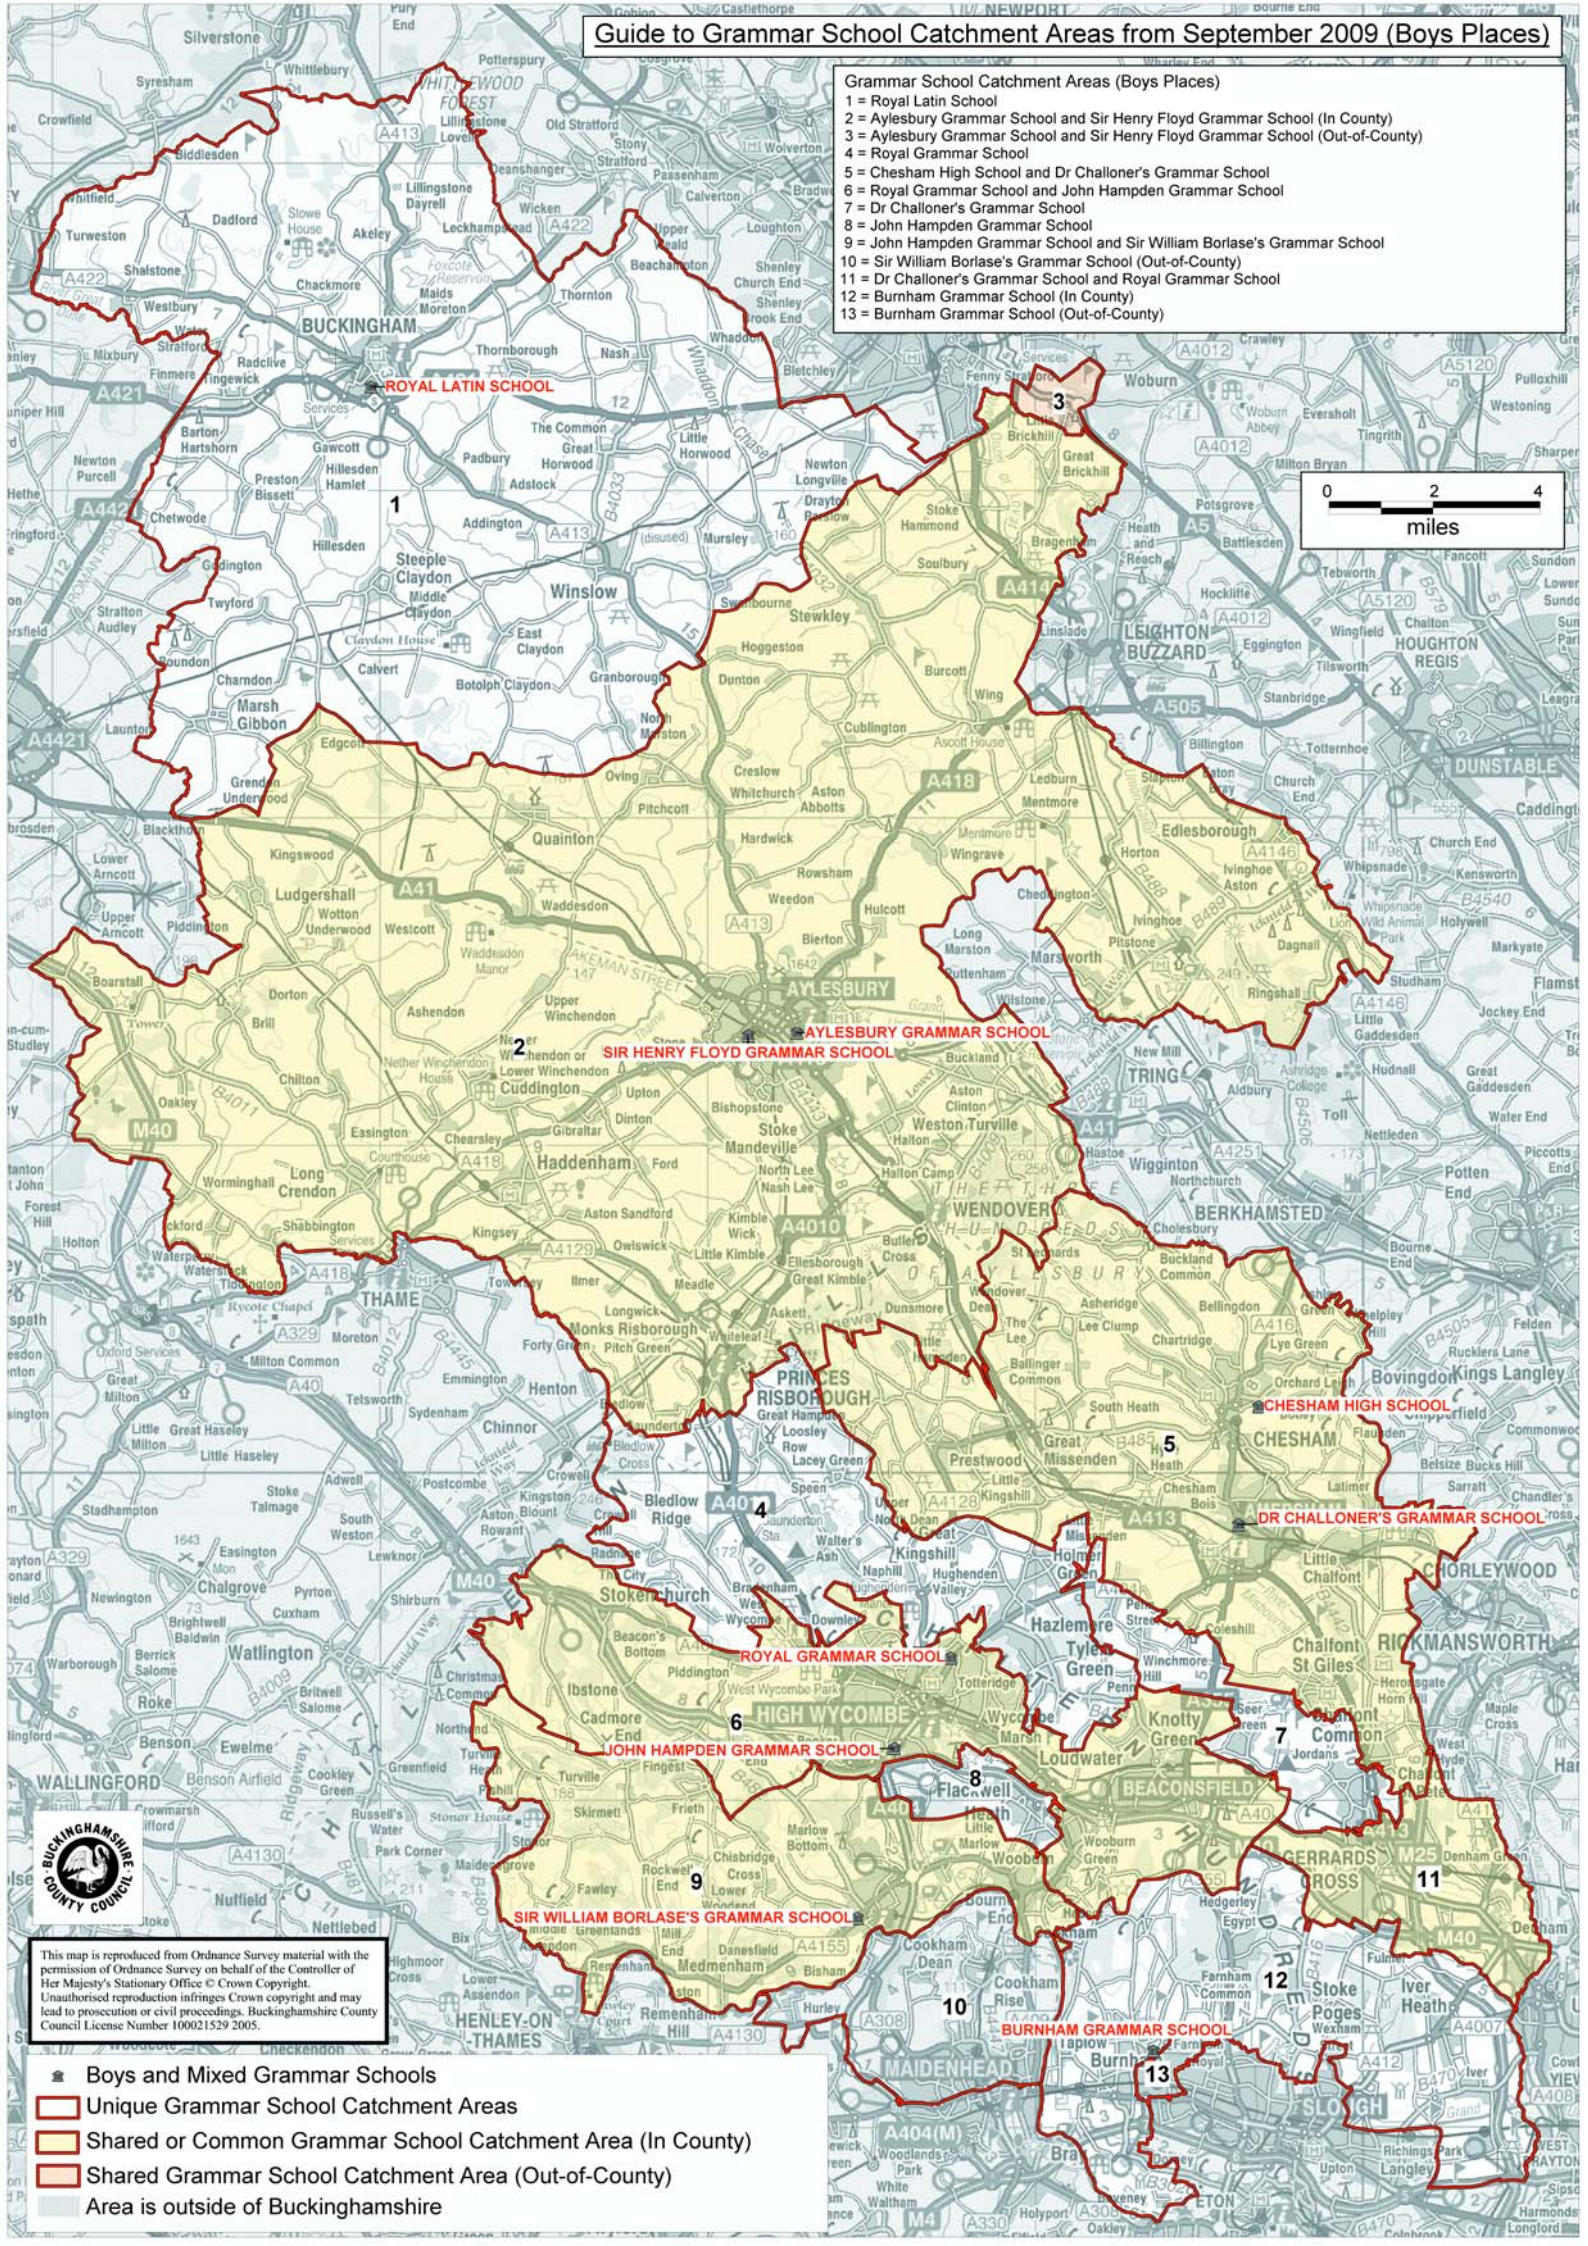

Guide to Grammar School Catchment Areas from September 2009 (Boys Places)

Grammar School Catchment Areas (Boys Places)

1. 1 = Royal Latin School
2. 2 = Aylesbury Grammar School and Sir Henry Floyd Grammar School (In County)
3. 3 = Aylesbury Grammar School and Sir Henry Floyd Grammar School (Out-of-County)
4. 4 = Royal Grammar School
5. 5 = Chesham High School and Dr Challoner's Grammar School
6. 6 = Royal Grammar School and John Hampden Grammar School
7. 7 = Dr Challoner's Grammar School
8. 8 = John Hampden Grammar School
9. 9 = John Hampden Grammar School and Sir William Borlase's Grammar School
10. 10 = Sir William Borlase's Grammar School (Out-of-County)
11. 11 = Dr Challoner's Grammar School and Royal Grammar School
12. 12 = Burnham Grammar School (In County)
13. 13 = Burnham Grammar School (Out-of-County)

- Boys and Mixed Grammar Schools
- Unique Grammar School Catchment Areas
- Shared or Common Grammar School Catchment Area (In County)
- Shared Grammar School Catchment Area (Out-of-County)
- Area is outside of Buckinghamshire