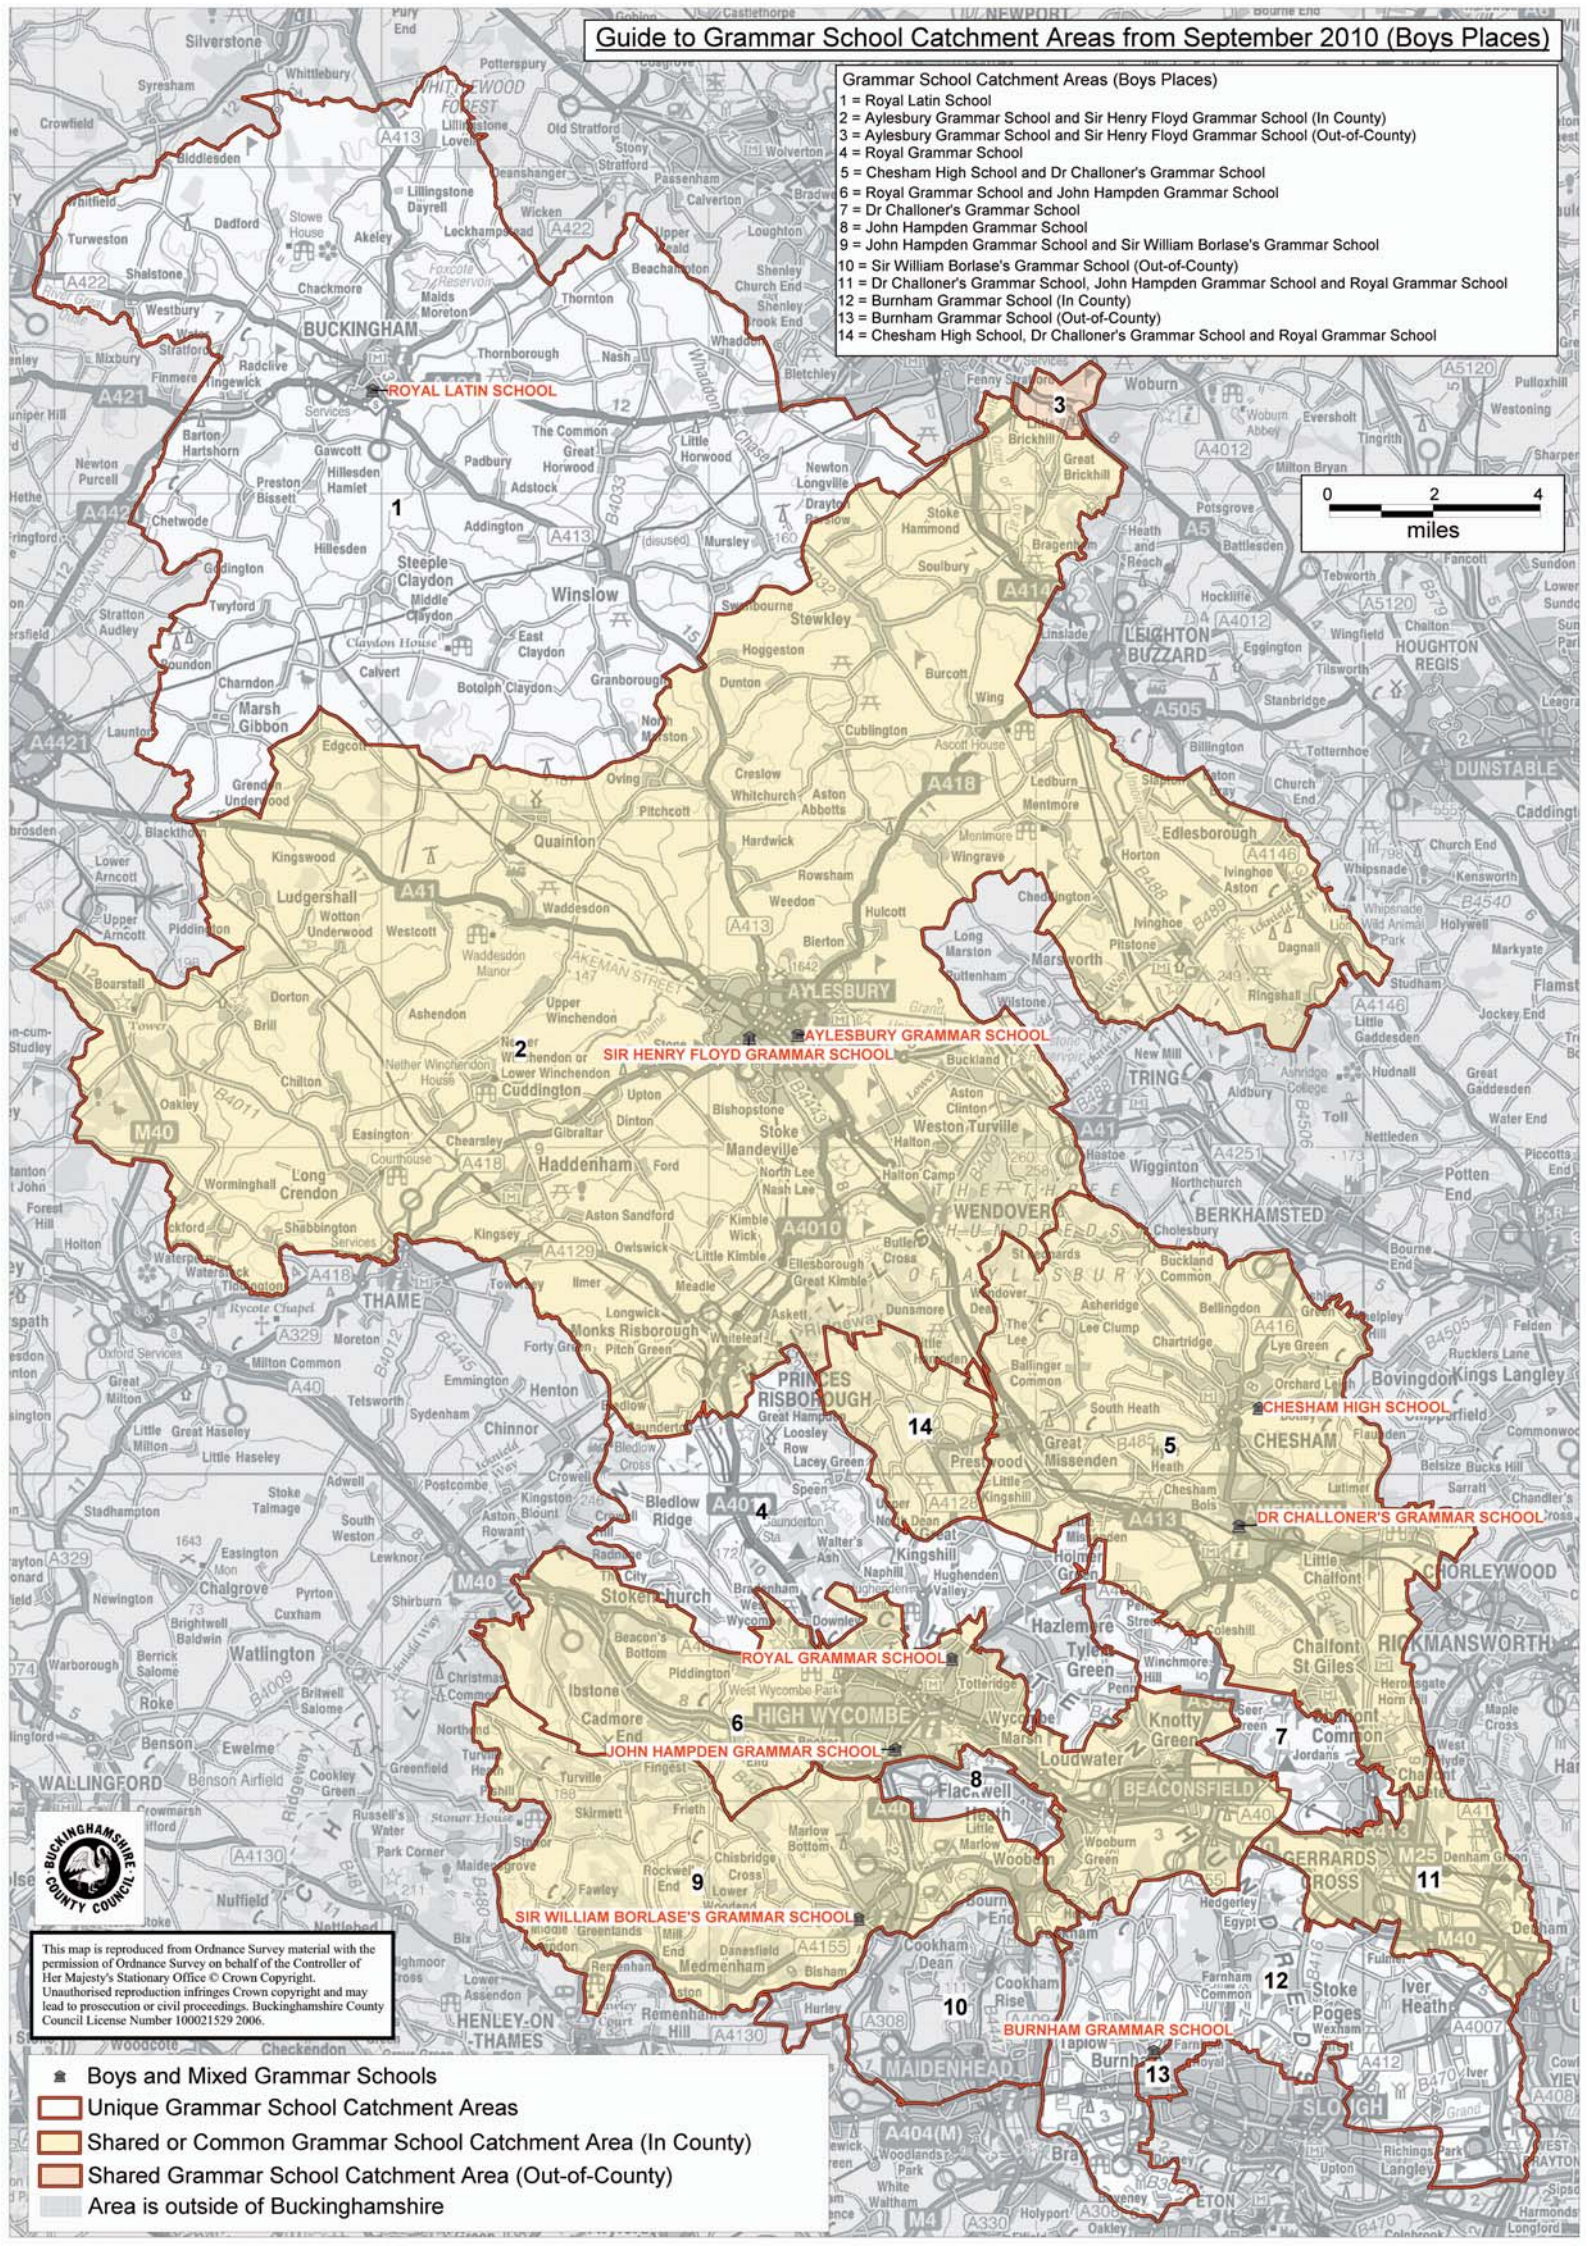

Guide to Grammar School Catchment Areas from September 2010 (Boys Places)

Grammar School Catchment Areas (Boys Places)

1. 1 = Royal Latin School
2. 2 = Aylesbury Grammar School and Sir Henry Floyd Grammar School (In County)
3. 3 = Aylesbury Grammar School and Sir Henry Floyd Grammar School (Out-of-County)
4. 4 = Royal Grammar School
5. 5 = Chesham High School and Dr Challoner's Grammar School
6. 6 = Royal Grammar School and John Hampden Grammar School
7. 7 = Dr Challoner's Grammar School
8. 8 = John Hampden Grammar School
9. 9 = John Hampden Grammar School and Sir William Borlase's Grammar School
10. 10 = Sir William Borlase's Grammar School (Out-of-County)
11. 11 = Dr Challoner's Grammar School, John Hampden Grammar School and Royal Grammar School
12. 12 = Burnham Grammar School (In County)
13. 13 = Burnham Grammar School (Out-of-County)
14. 14 = Chesham High School, Dr Challoner's Grammar School and Royal Grammar School

- Boys and Mixed Grammar Schools
- Unique Grammar School Catchment Areas
- Shared or Common Grammar School Catchment Area (In County)
- Shared Grammar School Catchment Area (Out-of-County)
- Area is outside of Buckinghamshire