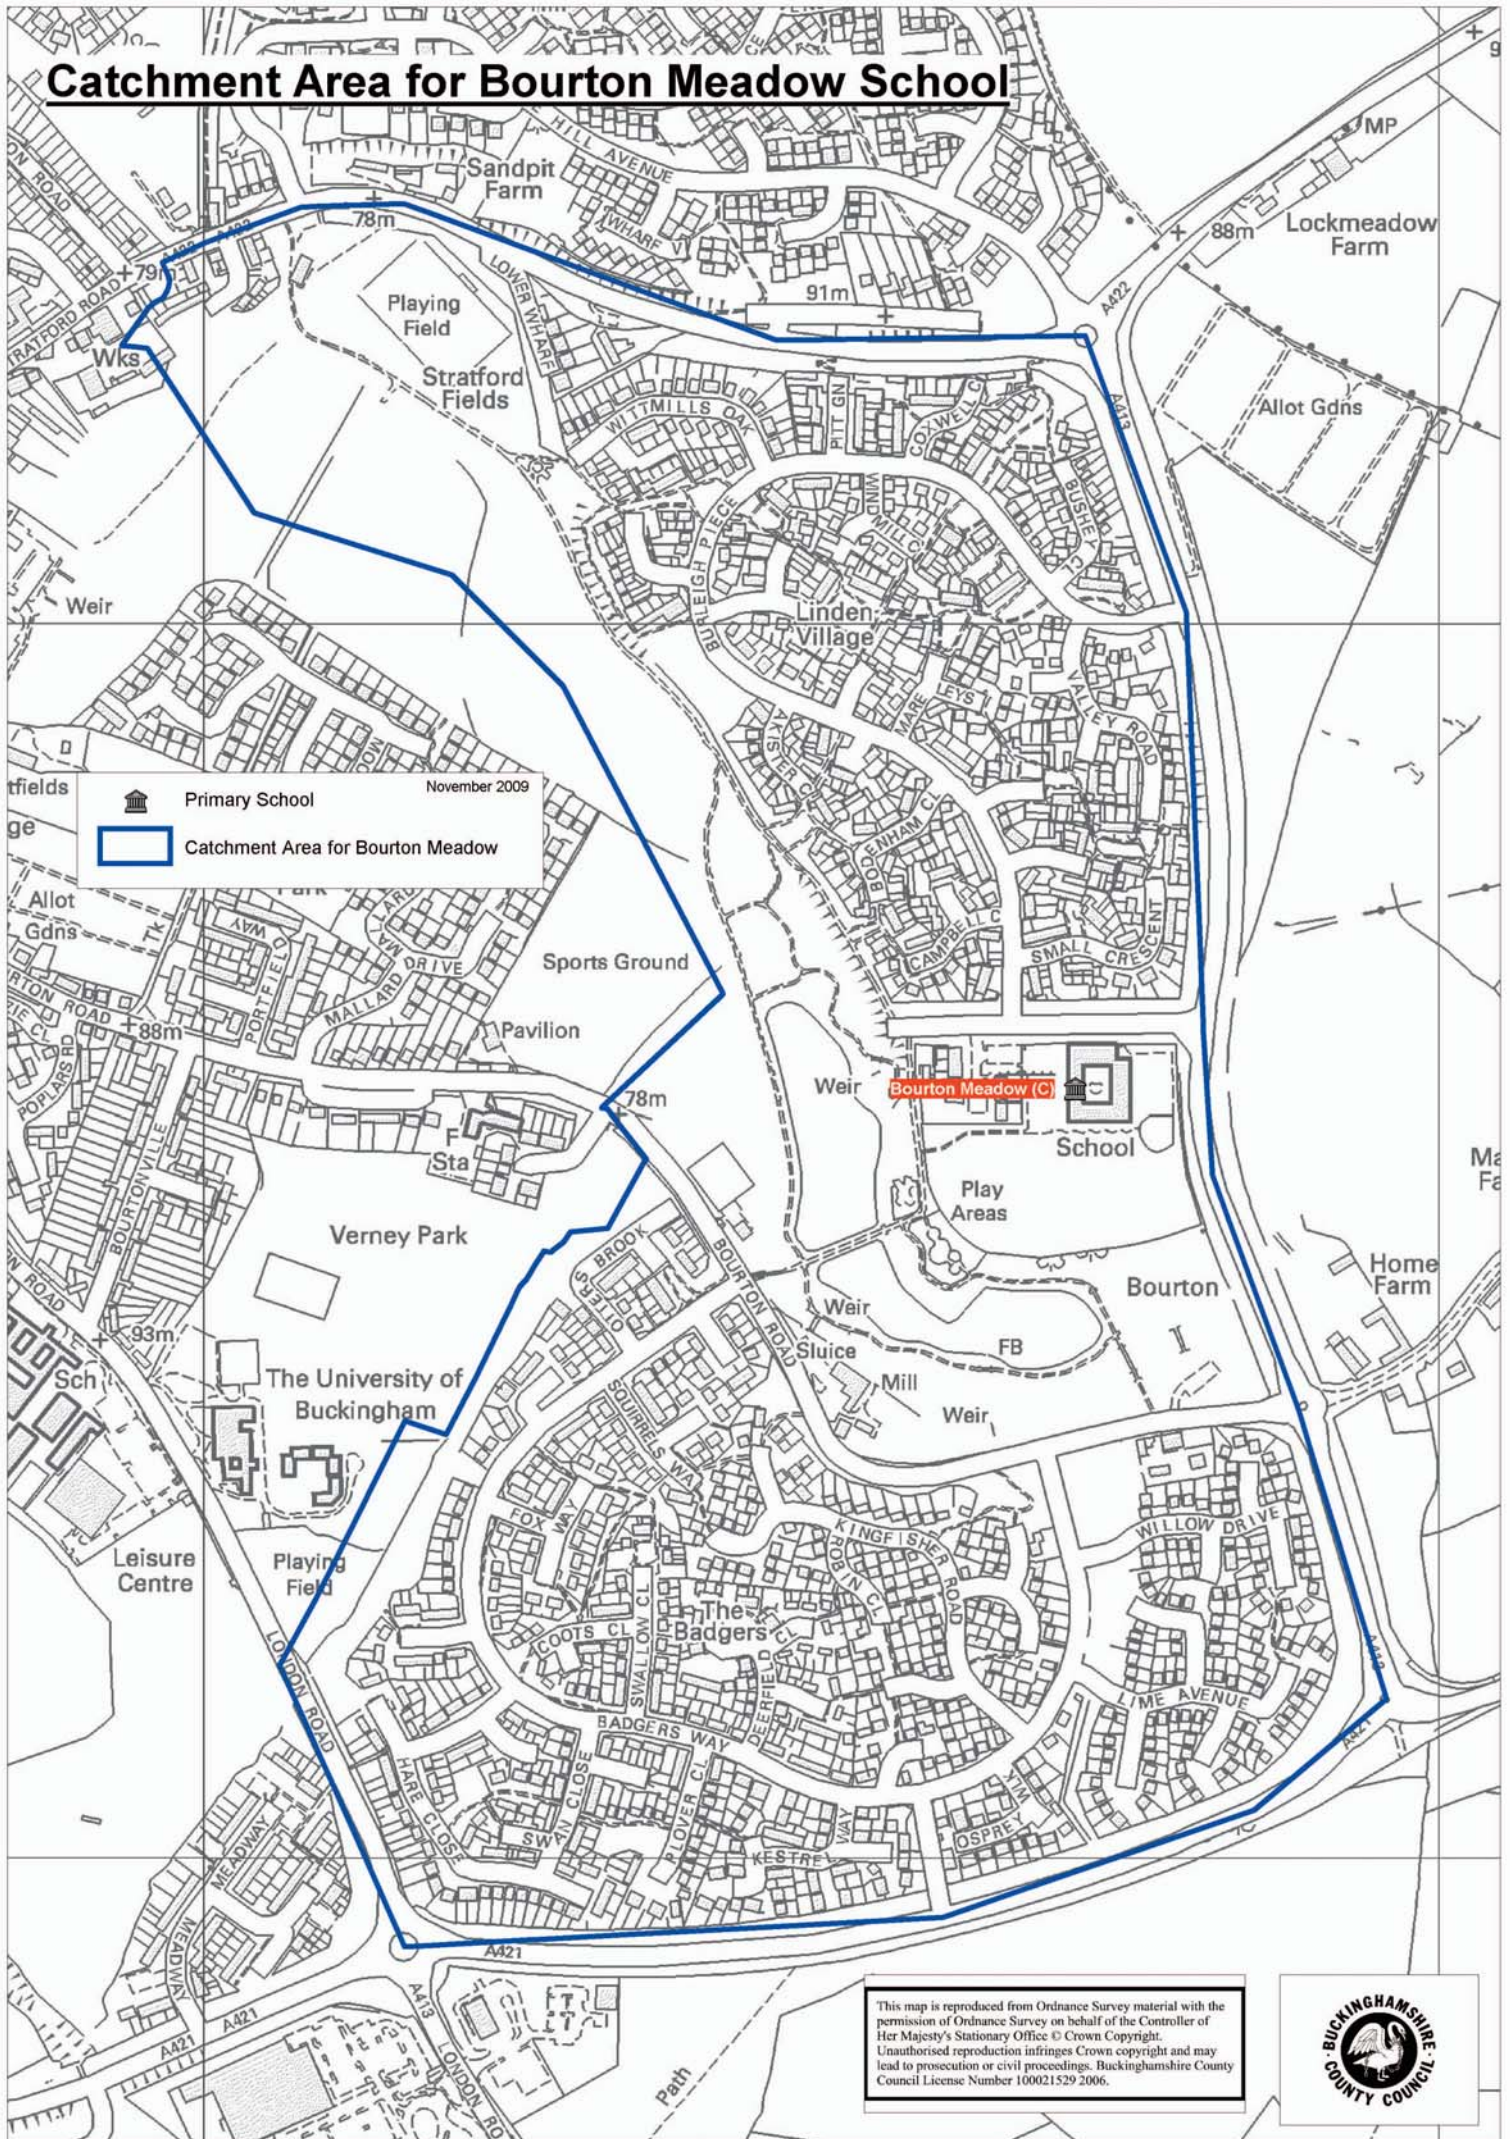

Catchment Area for Bourton Meadow School

November 2009

-  Primary School
-  Catchment Area for Bourton Meadow

This map is reproduced from Ordnance Survey material with the permission of Ordnance Survey on behalf of the Controller of Her Majesty's Stationary Office © Crown Copyright. Unauthorised reproduction infringes Crown copyright and may lead to prosecution or civil proceedings. Buckinghamshire County Council License Number 100021529 2006.