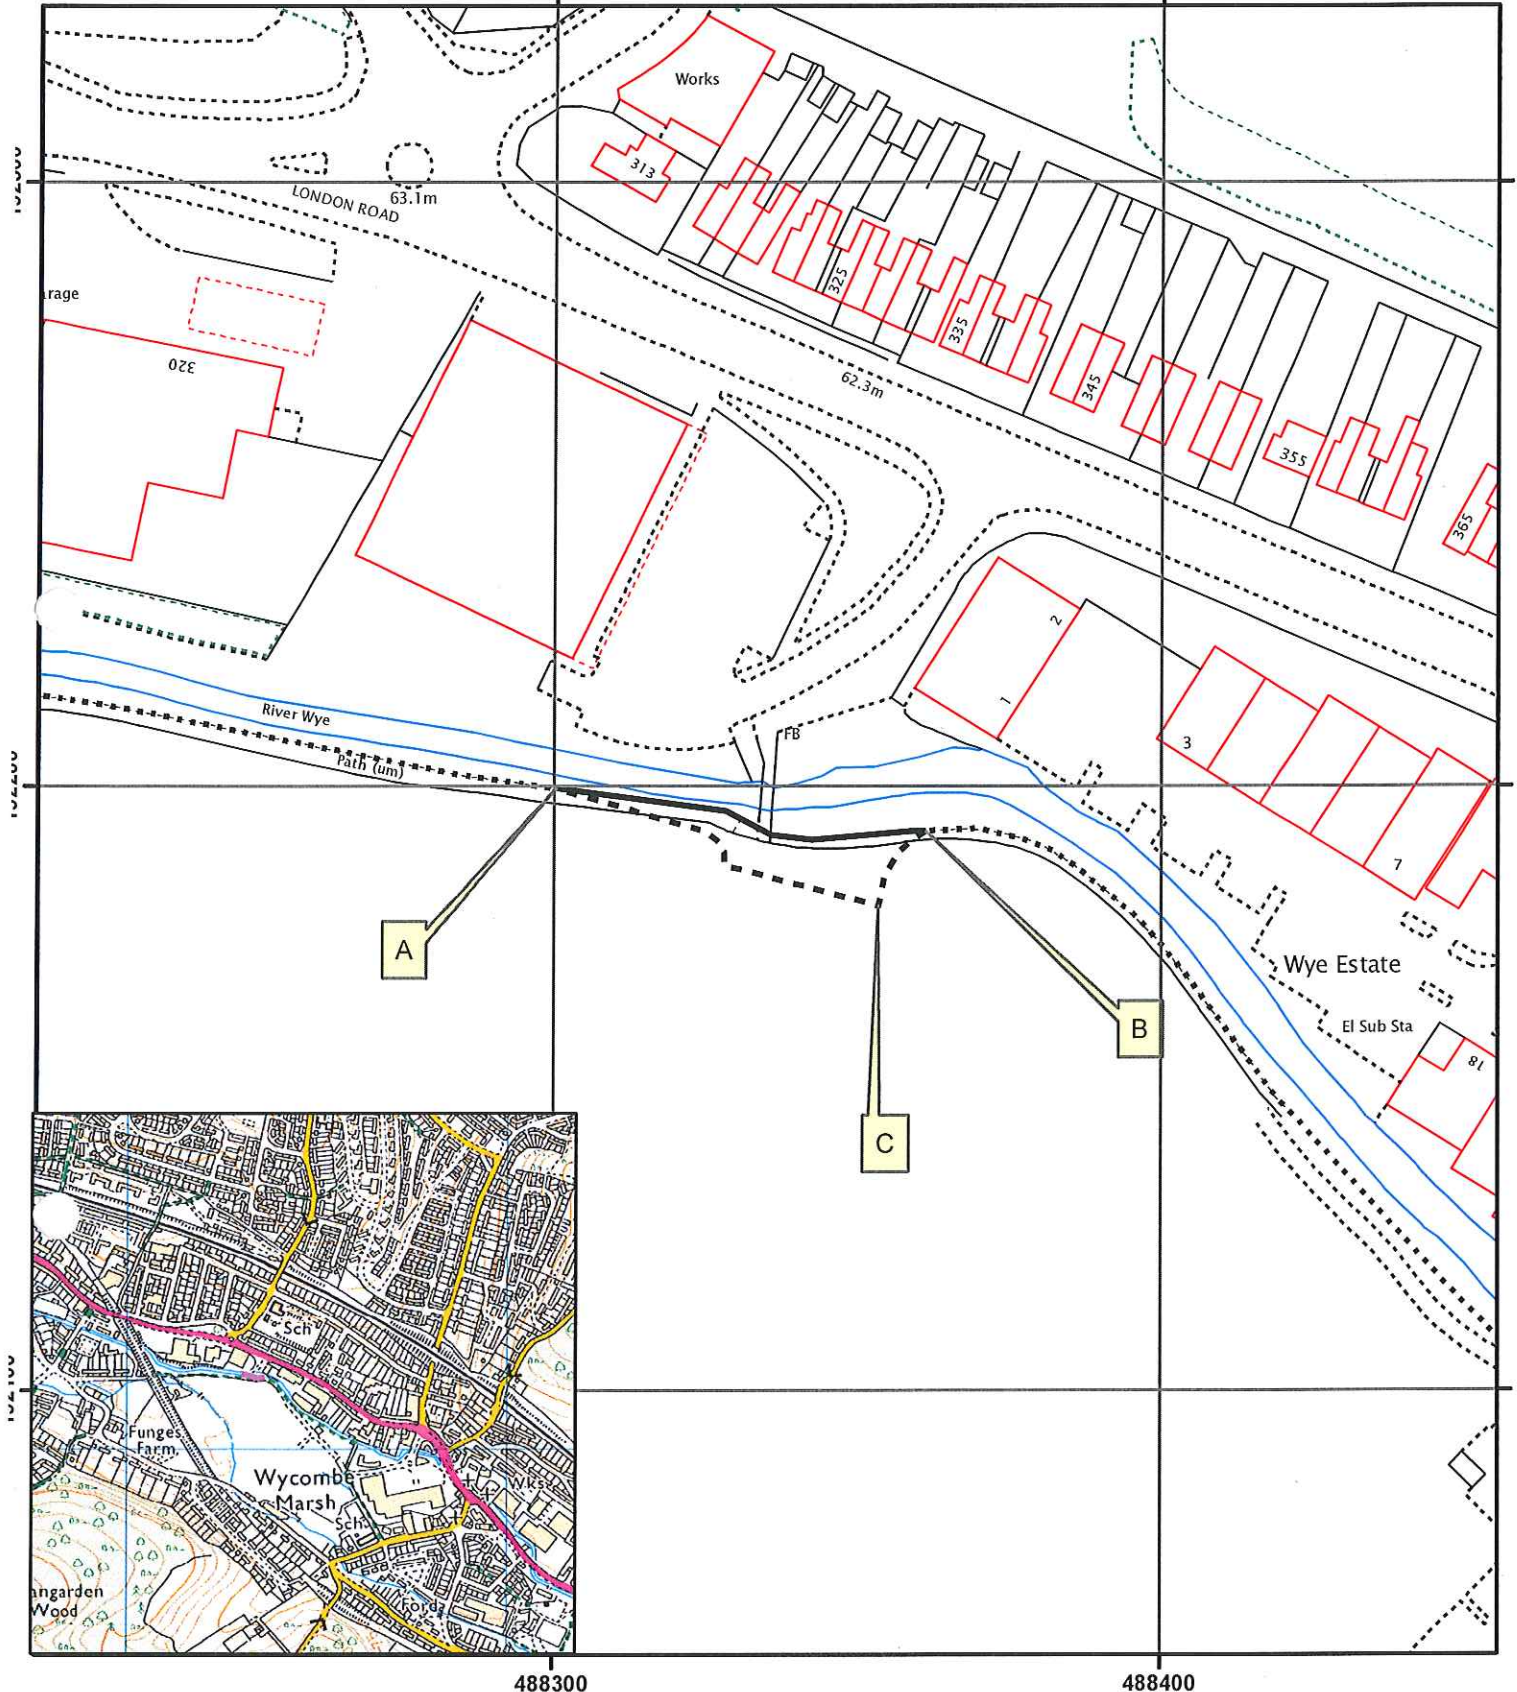

# Highways Act 1980 Section 119 Diversion of Public Footpath No.57 (Part)

488300

## High Wycombe

488400

488300

488400

### Grid References

- Point A : SU8830-9219
- Point B : SU8836-9219
- Point C : SU8835-9218

- Public Rights of Way
- Route to be deleted
- Route to be added
- Unaffected Rights of Way
- Parish Boundary

1:1,250