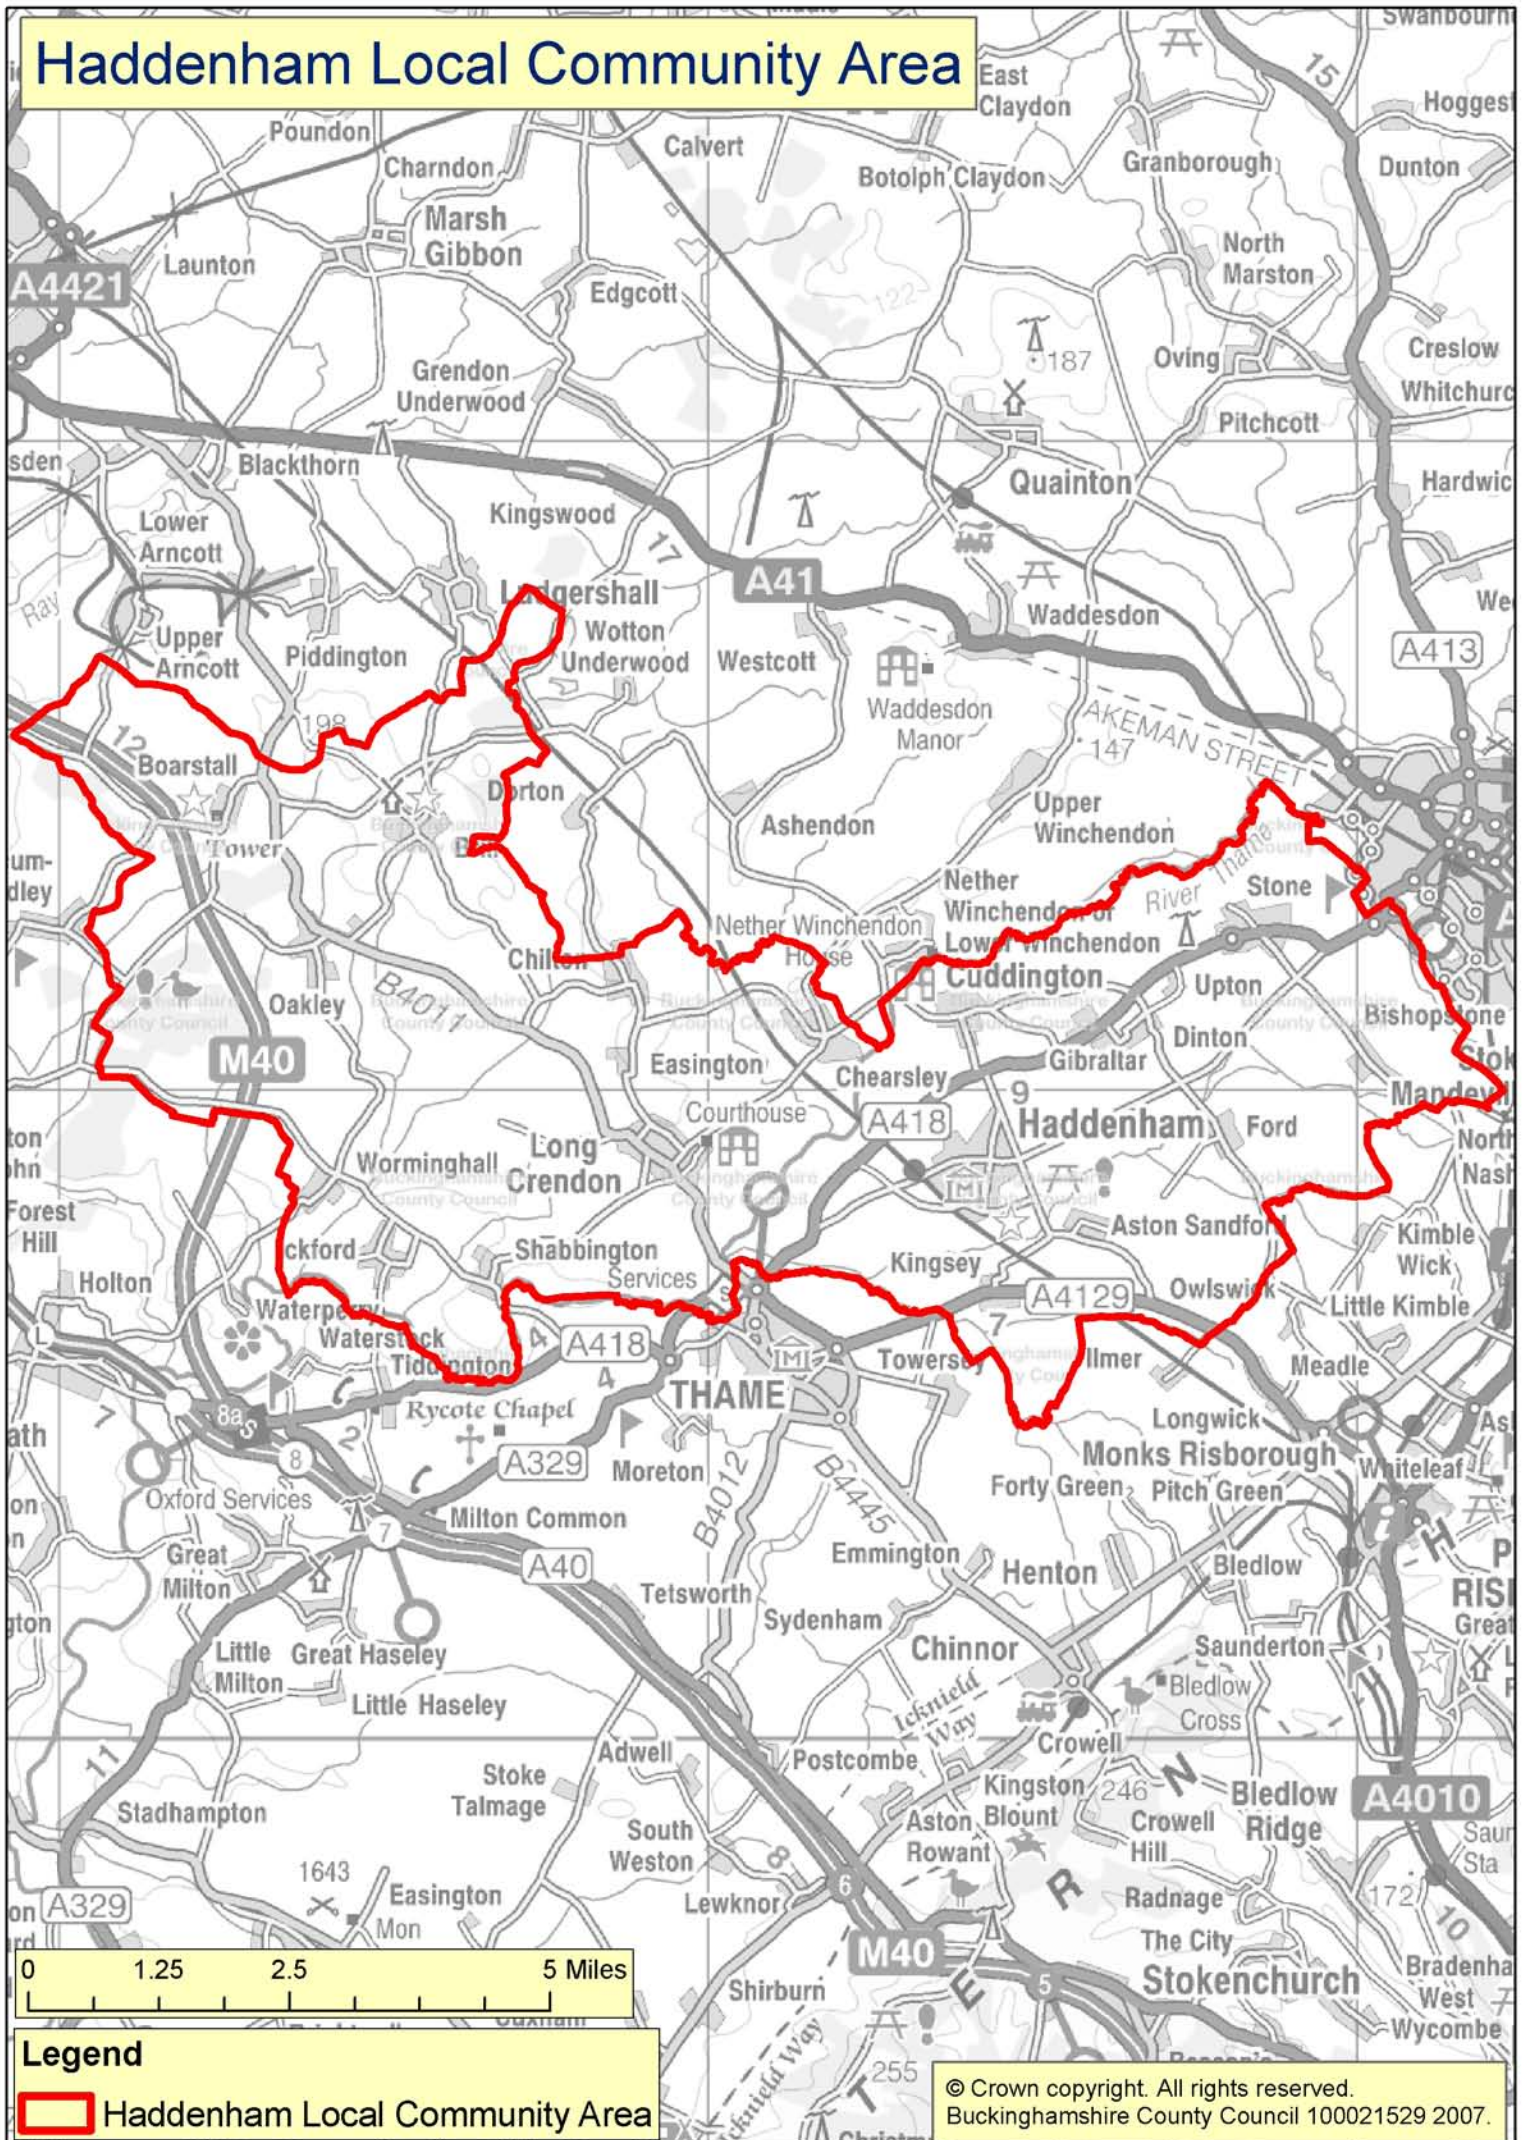

Haddenham Local Community Area

0 1.25 2.5 5 Miles

Legend
Haddenham Local Community Area

© Crown copyright. All rights reserved.
Buckinghamshire County Council 100021529 2007.