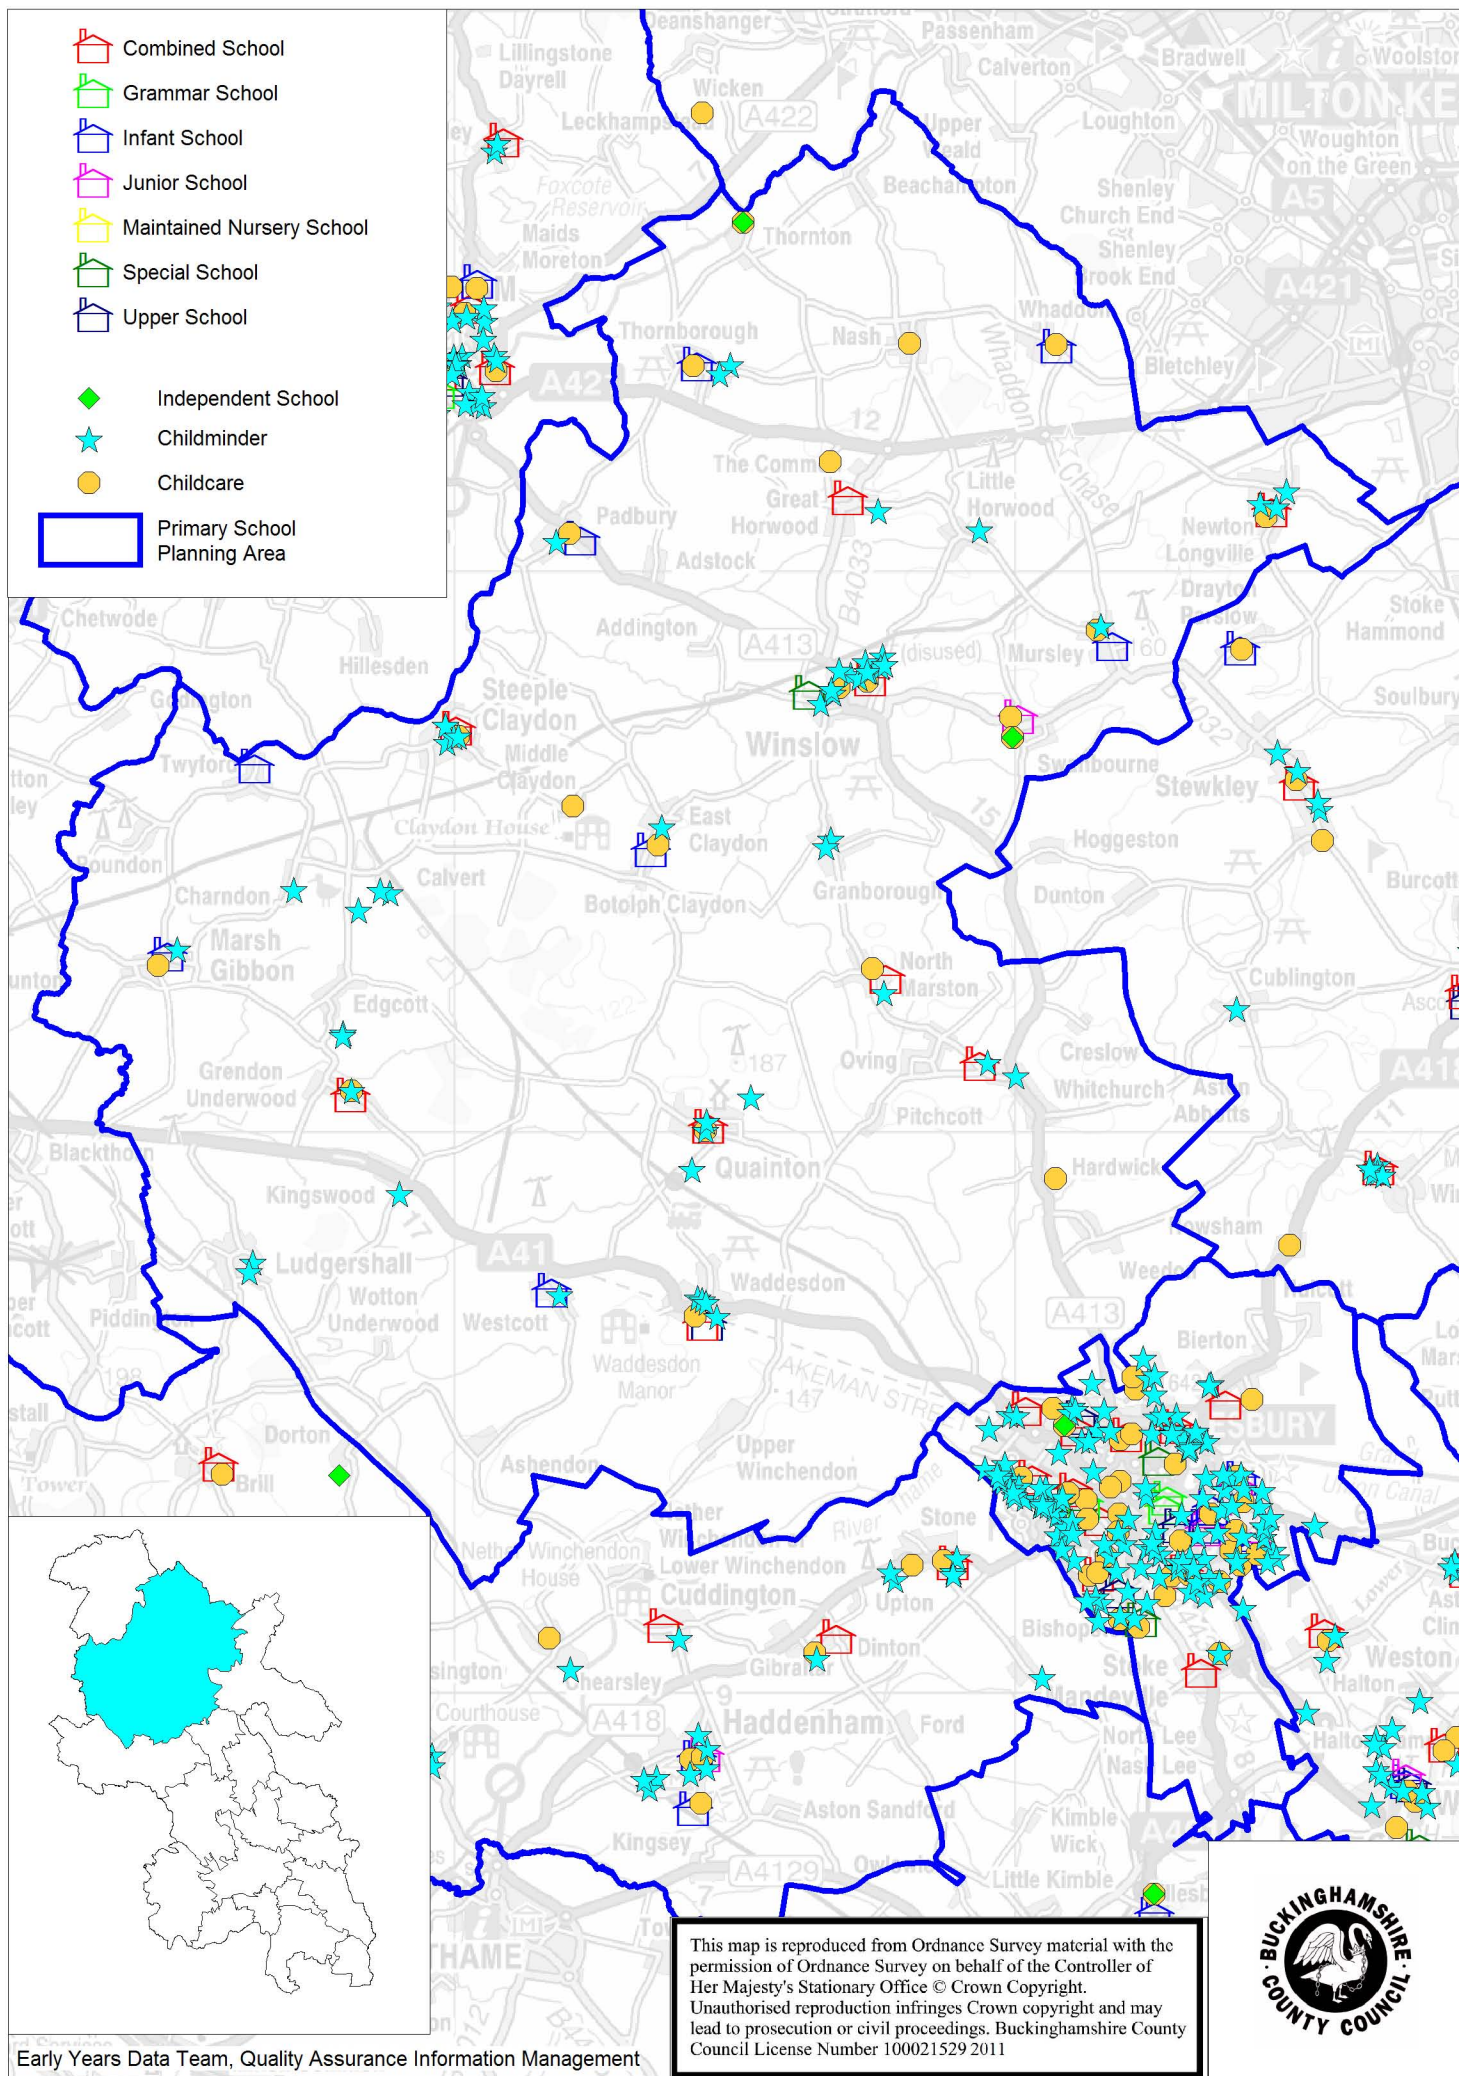

Winslow and Waddesdon Primary School Planning Area

	Buckinghamshire	Planning Area
Child Population		
0-2 year olds	18938	840
3-4 year olds	12866	658
5-7 year olds	19663	1017
8-11 year olds	27451	1539
12-14 year olds	20936	1216
0-14 year olds	99854	5270
Predicted Demand for Childcare		
3-4 year olds only[^]	12480	638
Childcare Fees per Hour		
Maximum	£26.00	£26.00
Average	£4.66	£4.35
Minimum	£0.45	£0.71
Opening Hours		
Earliest Opening Time	05:00	05:00
Latest Closing Time	22:00	19:30
Longest Day (hours)	16.00	14.00
Shortest Day (hours)	0.33	0.67
Average Day (hours)	8.48	8.16

[^] presuming a take-up rate of 97% to allow for full take up for 4 year olds and less for 3 year olds

	Number of Providers	Registered Places (full time places)
After School Club	3	107
Breakfast Club	2	58
Childminder	56	285
Creche	0	0
Day Nursery	2	95
Holiday Club	2	71
Maintained School	17	353
Nursery Units of Independent Schools	2	130
Pre-School Playgroup	17	411
TOTAL	101	1510

0

	Buckinghamshire	Planning Area
Predicted Demand for Childcare		
3-4 year olds only[^]	12480	638
Supply of Childcare Places		
3-4 year olds only[^]	13619	892
Gap between Supply and Demand		
3-4 year olds only	1139	254

[^] presuming a take-up rate of 97% to allow for full take up for 4 year olds and less for 3 year olds

	Buckinghamshire	Planning Area
Number of Places per 100 Children		
0-14 year olds (includes 3-4 year olds)	26	29
3-4 year olds only	106	136

Information and Advice for Parents, Carers, Children and Young People

Buckinghamshire Family Information Service (BFIS) provides confidential, impartial and up-to-date information and guidance on a wide range of topics of interest to parents, prospective parents, children and young people from 0 to 20 years. This can include information on childcare, early education, play and leisure activities, parenting courses, financial support, training and careers in childcare and setting up childcare businesses. BFIS can help parents match their needs to provision available to help them access the most appropriate and affordable childcare.

For more information call 0845 688 4944 or email familyinfo@buckscc.gov.uk

Winslow and Waddesdon Primary School Planning Area