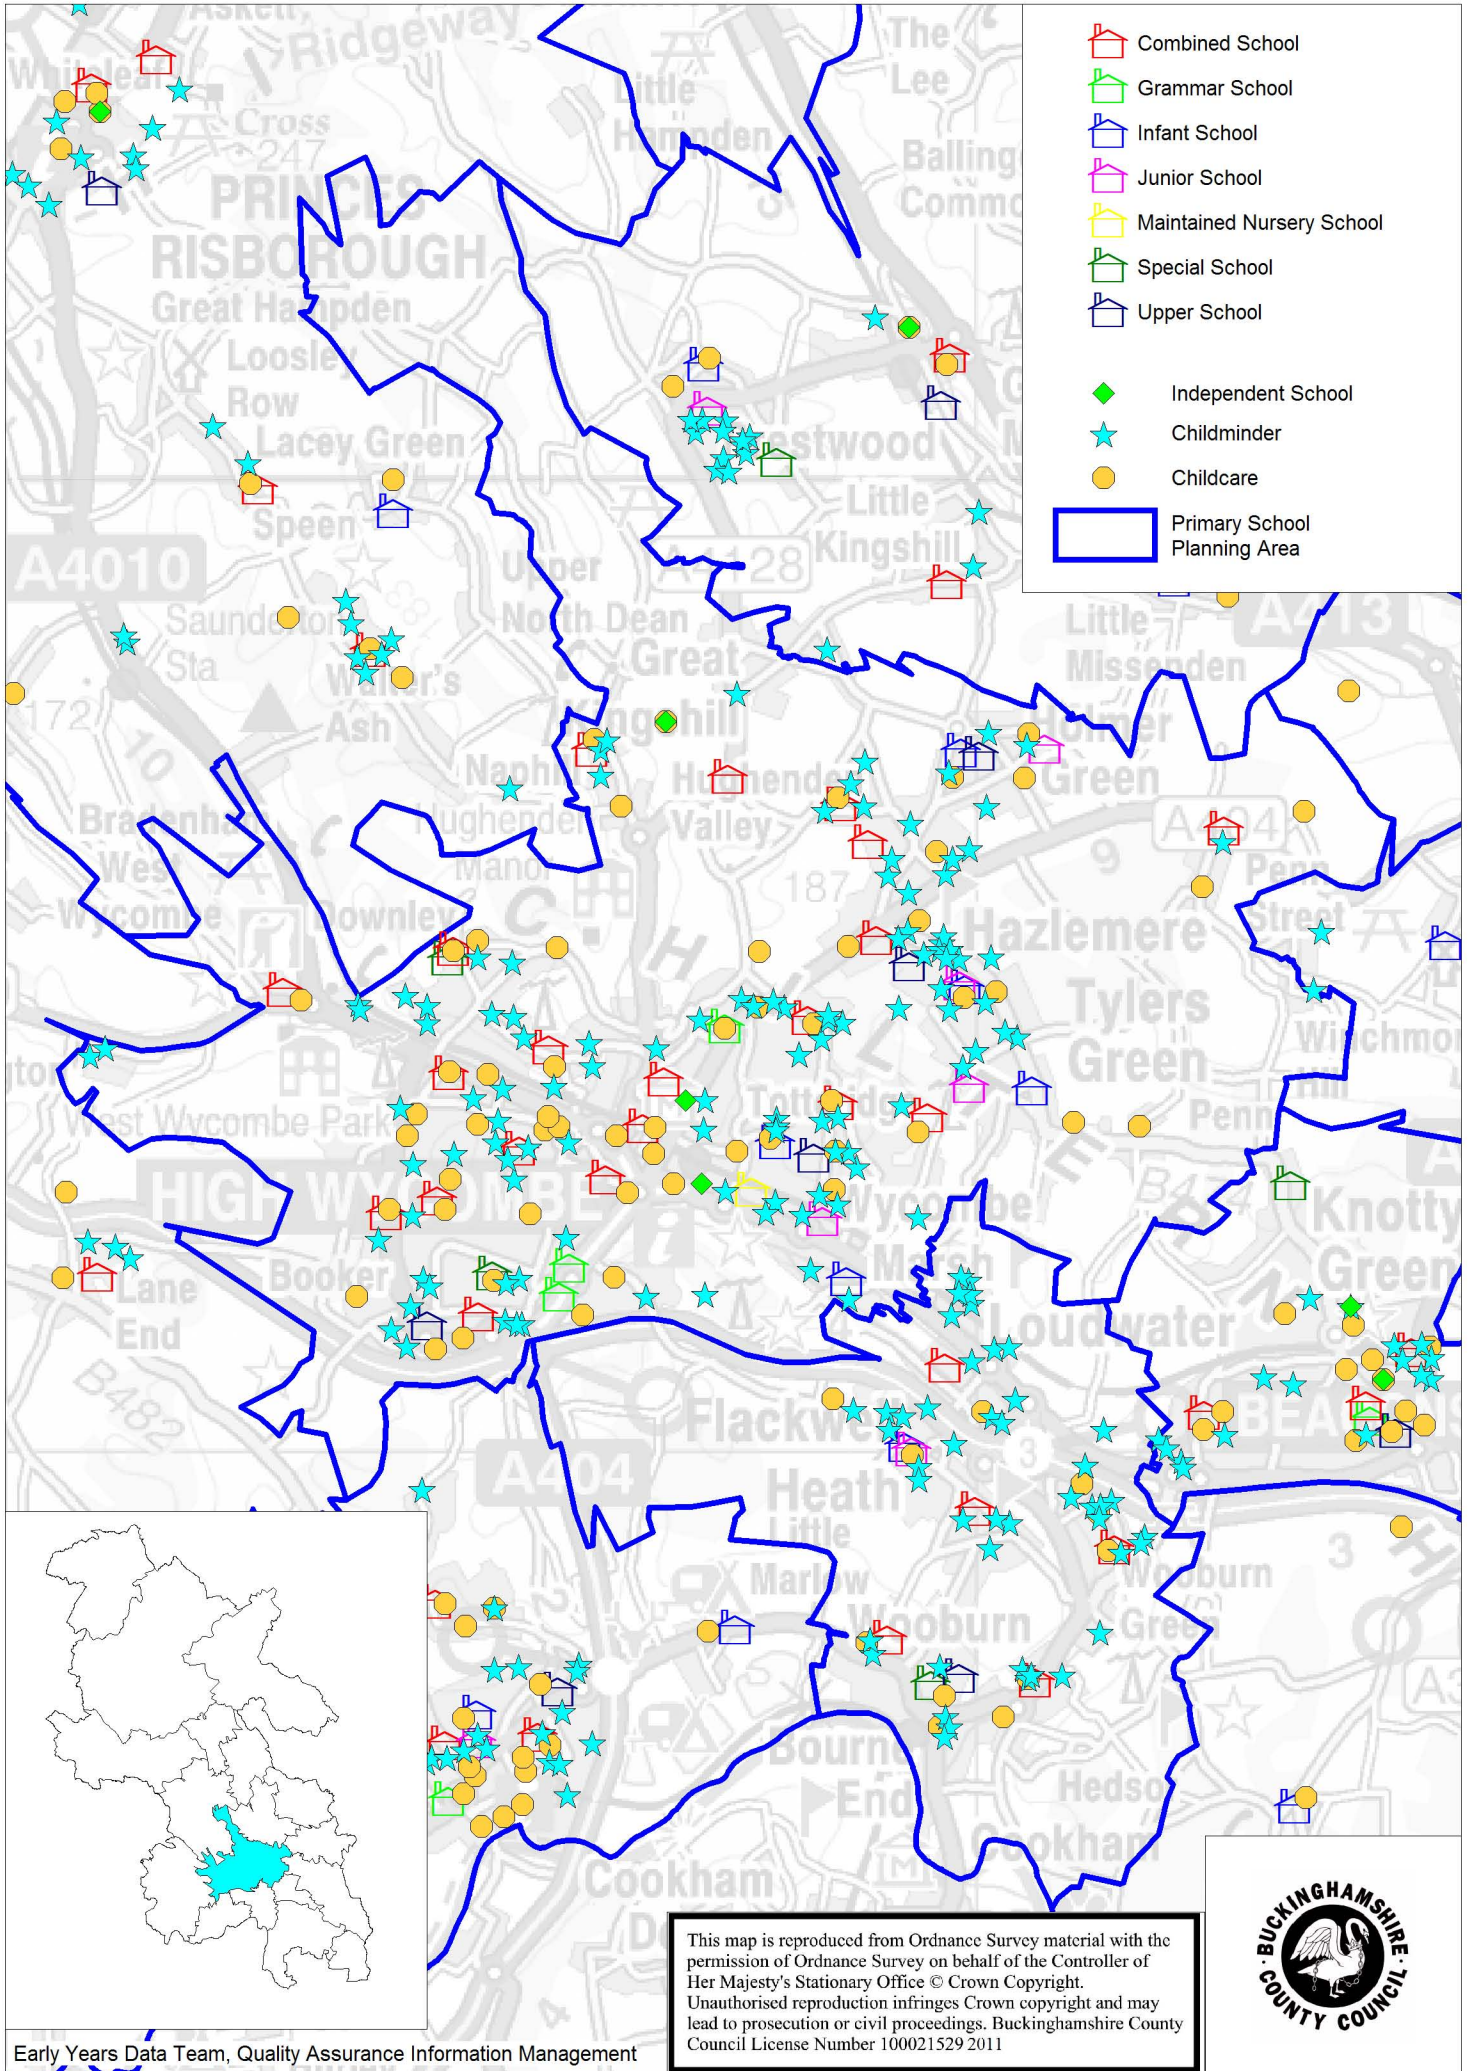

High Wycombe Primary School Planning Area

	Buckinghamshire	Planning Area
Child Population		
0-2 year olds	18938	4240
3-4 year olds	12866	2740
5-7 year olds	19663	4057
8-11 year olds	27451	5454
12-14 year olds	20936	4197
0-14 year olds	99854	20688
Predicted Demand for Childcare		
3-4 year olds only[^]	12480	2658
Childcare Fees per Hour		
Maximum	£26.00	£9.62
Average	£4.66	£4.51
Minimum	£0.45	£0.45
Opening Hours		
Earliest Opening Time	05:00	06:00
Latest Closing Time	22:00	22:00
Longest Day (hours)	16.00	15.00
Shortest Day (hours)	0.33	0.33
Average Day (hours)	8.48	8.24

[^] presuming a take-up rate of 97% to allow for full take up for 4 year olds and less for 3 year olds

	Number of Providers	Registered Places (full time places)
After School Club	8	110
Breakfast Club	1	60
Childminder	131	629
Creche	4	40
Day Nursery	16	774
Holiday Club	1	60
Integrated Care	1	60
Nursery Units of Independent Schools	3	112
Pre-School Playgroup	25	749
TOTAL	200	4234

	Buckinghamshire	Planning Area
Predicted Demand for Childcare		
3-4 year olds only[^]	12480	2658
Supply of Childcare Places		
3-4 year olds only[^]	13619	2586
Gap between Supply and Demand		
3-4 year olds only	1139	-72

[^] presuming a take-up rate of 97% to allow for full take up for 4 year olds and less for 3 year olds

	Buckinghamshire	Planning Area
Number of Places per 100 Children		
0-14 year olds (includes 3-4 year olds)	26	20
3-4 year olds only	106	94

Information and Advice for Parents, Carers, Children and Young People

Buckinghamshire Family Information Service (BFIS) provides confidential, impartial and up-to-date information and guidance on a wide range of topics of interest to parents, prospective parents, children and young people from 0 to 20 years. This can include information on childcare, early education, play and leisure activities, parenting courses, financial support, training and careers in childcare and setting up childcare businesses. BFIS can help parents match their needs to provision available to help them access the most appropriate and affordable childcare.

For more information call 0845 688 4944 or email familyinfo@buckscc.gov.uk

High Wycombe Primary School Planning Area